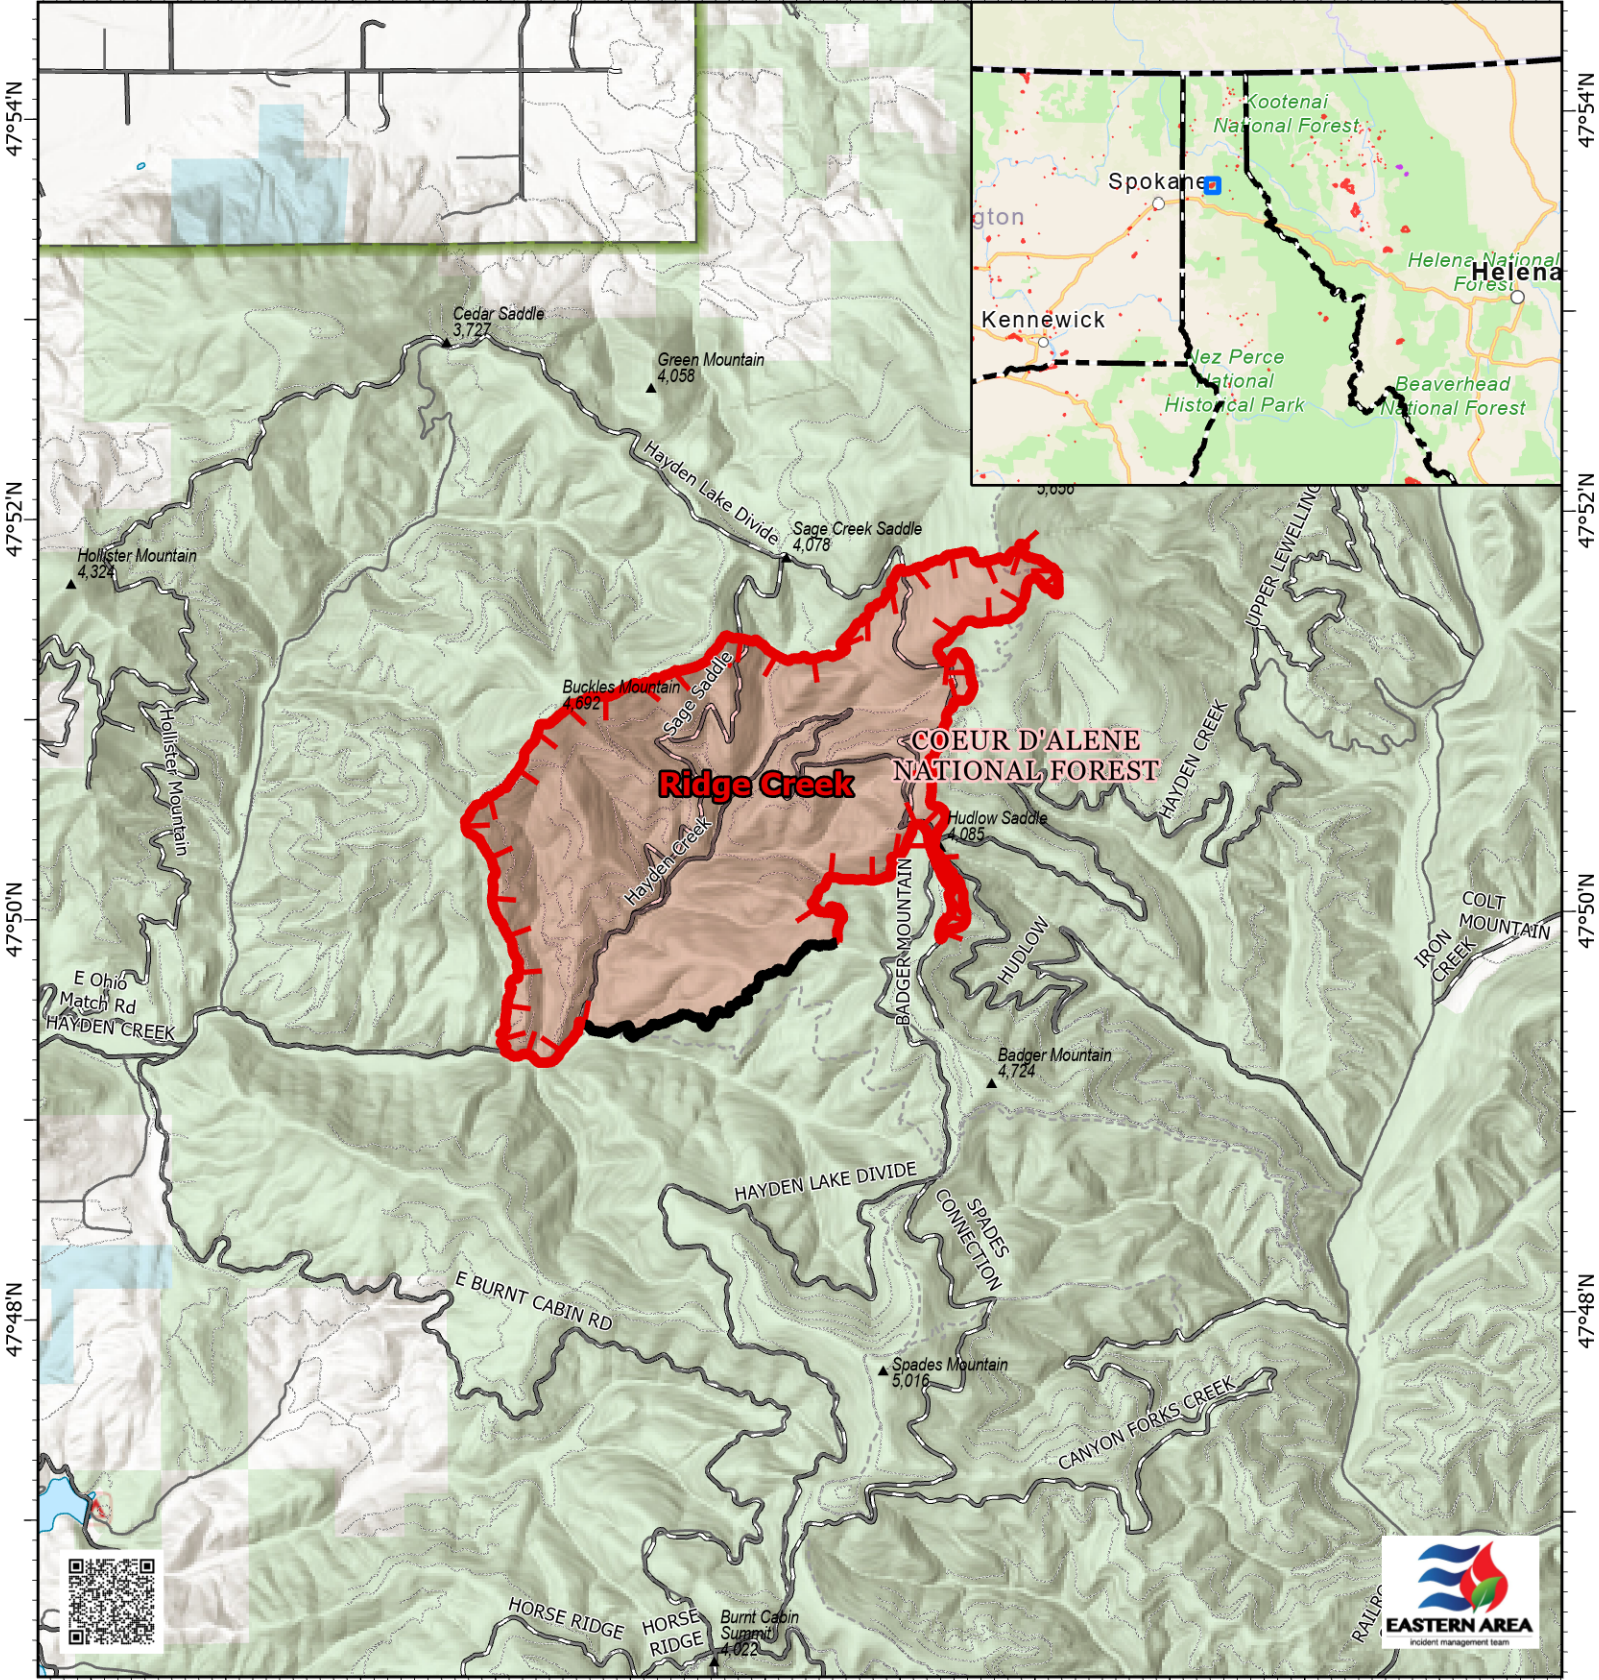

116°40'W 116°38'W 116°36'W 116°34'W 116°32'W 116°30'W

PIO
RIDGE CREEK
 IDIPF000447
08/16/2023 Day
 3,124 acres at 8/15/2023 @ 2212 hrs
 Acres from IR
 North American 1983 Datum.
 Lat/Long Grid

0 0.5 1
 Miles

- Wildfire Daily Fire Perimeter
- State
- State
- County
- US Forest Service (USFS)
- National Forest
- Unimproved Road
- Improved Road