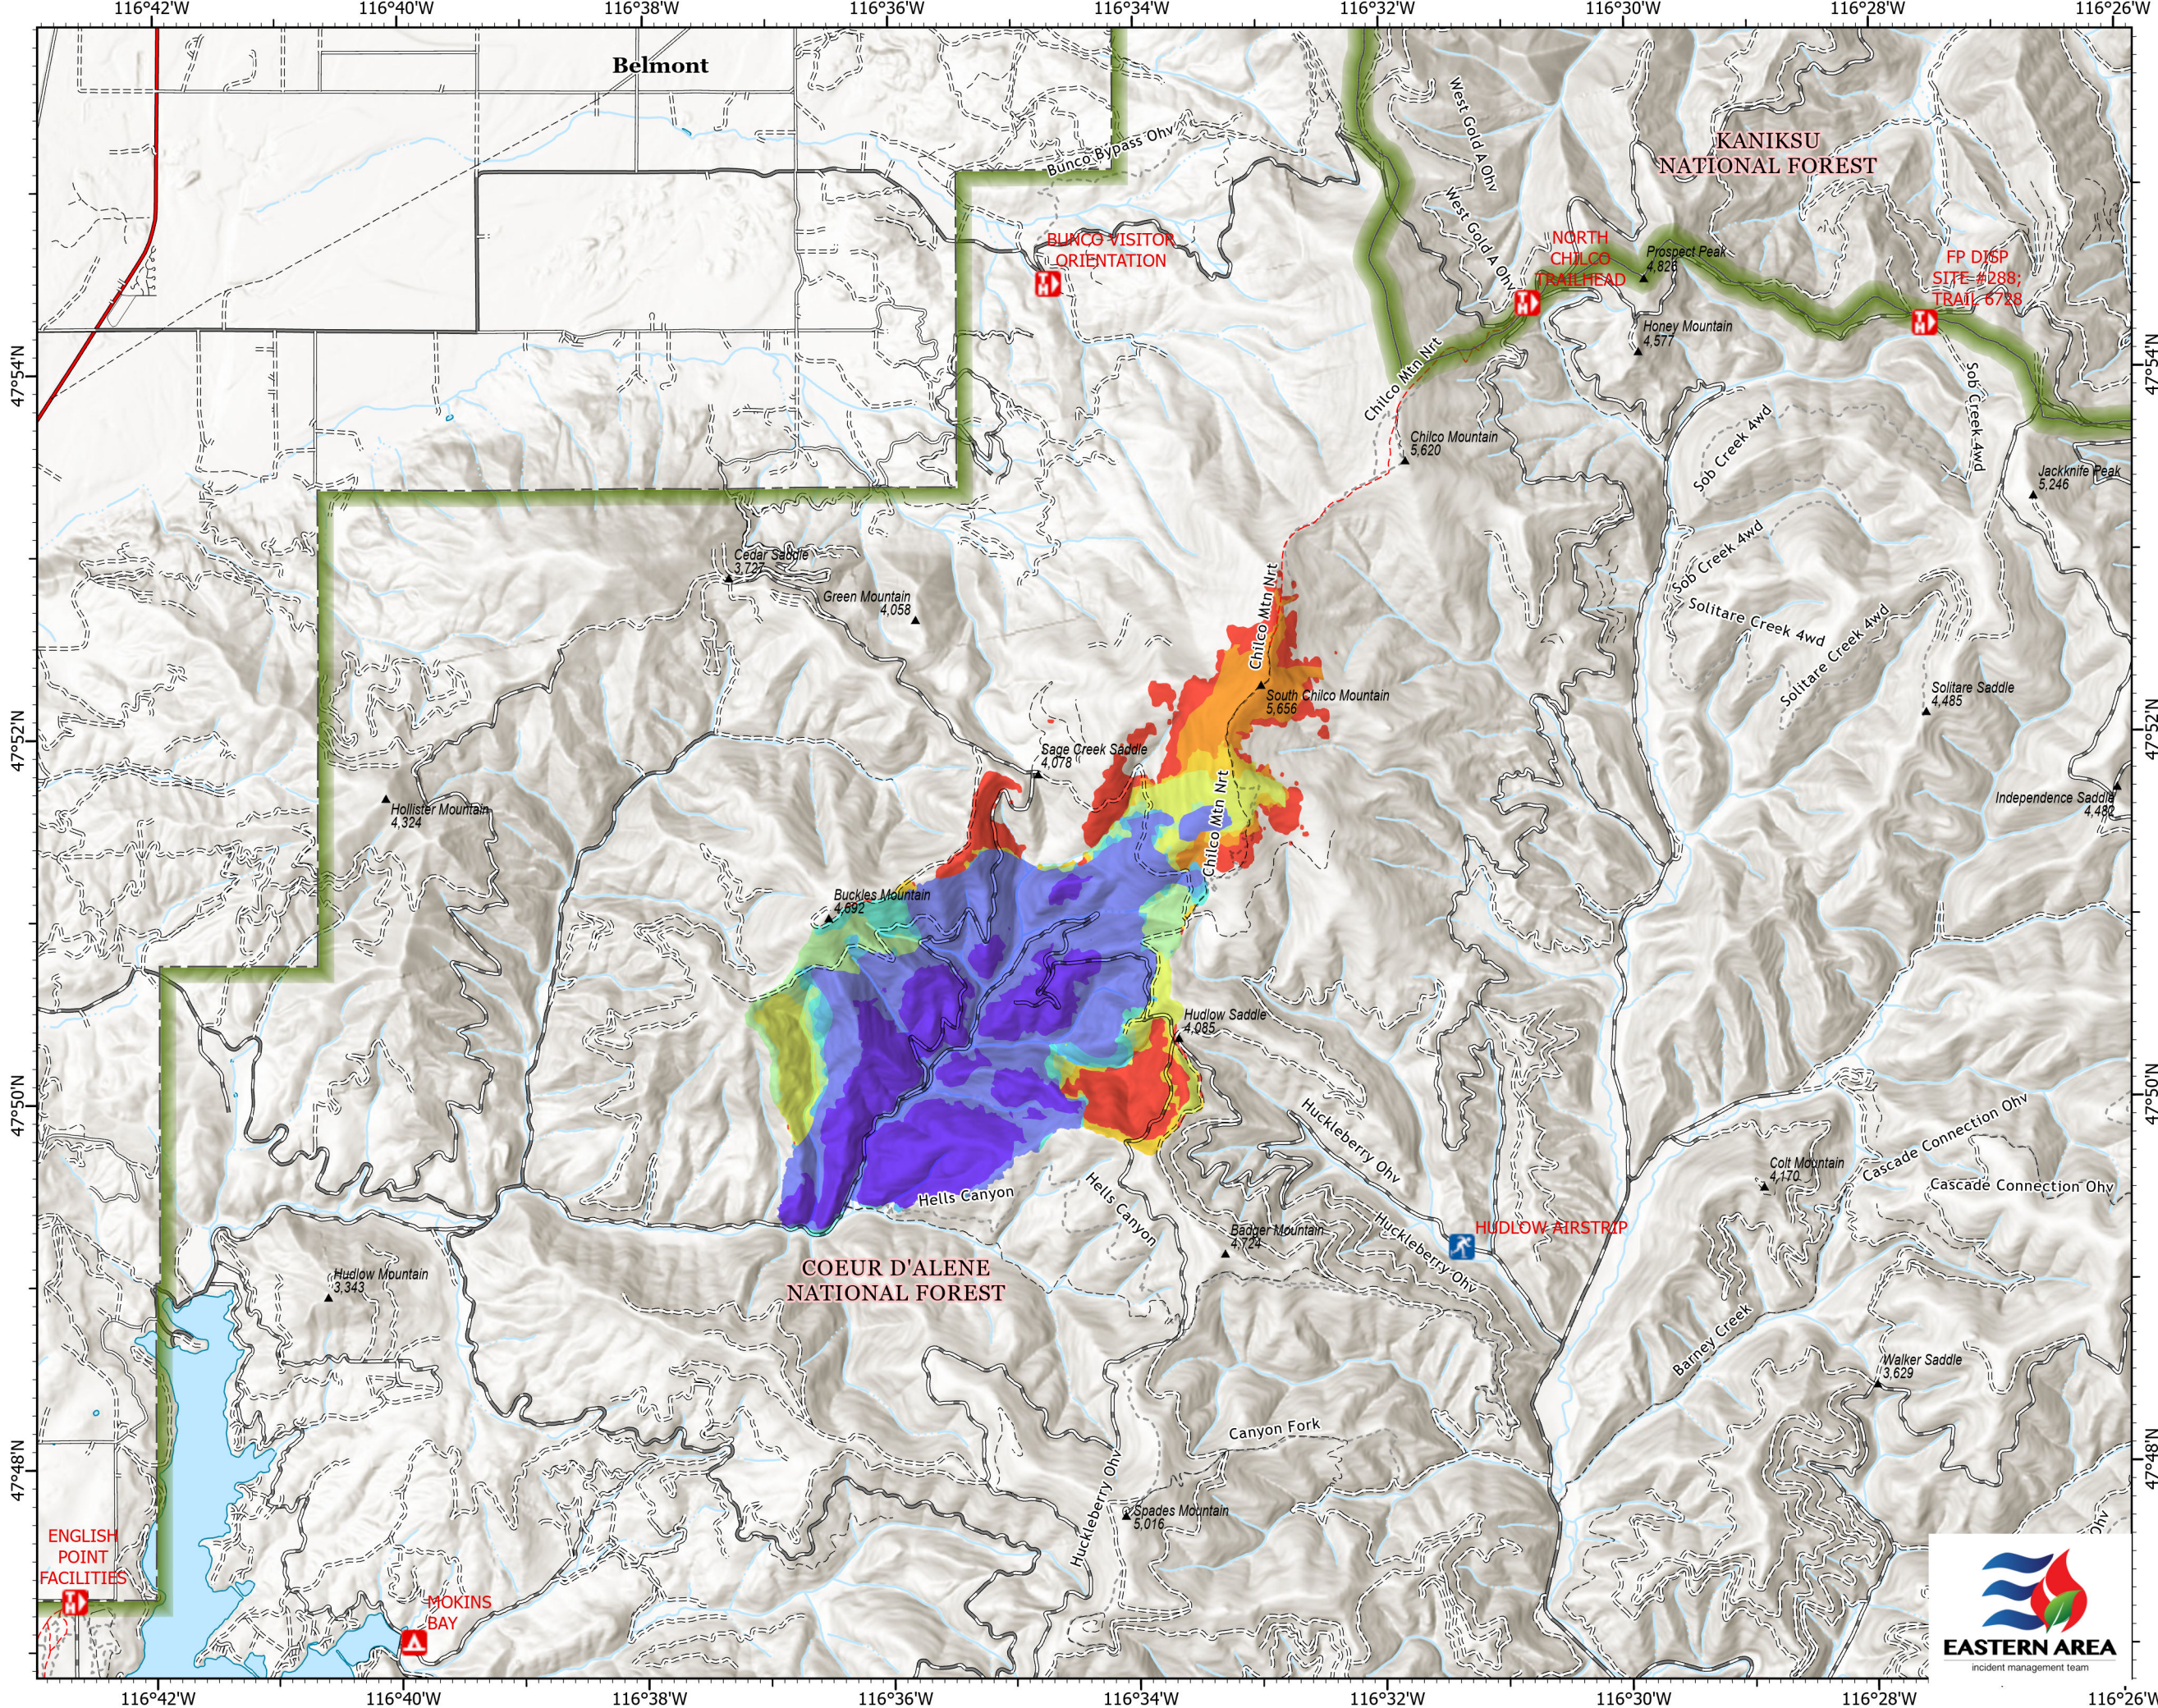

Fire Progression

RIDGE CREEK

IDIPF000447

08/19/2023

4,020 acres at 8/18/2023 2303 hrs
Acres from IR

IR Flight Time	Total Acres	Growth
20230804 @ 2109	1,072ac	+1,072ac
20230810 @ 1330	2,354ac	+1,282ac
20230812 @ 2014	2,447ac	+93ac
20230813 @ 2139	2,552ac	+105ac
20230814 @ 2154	2,780ac	+228ac
20230815 @ 2212	3,121ac	+341ac
20230816 @ 2037	3,245ac	+124ac
20230818 @ 1236	3,515ac	+270ac
20230818 @ 2303	4,018ac	+503ac

08/19/2023 0738
North American 1983 Datum. LatLong Grid