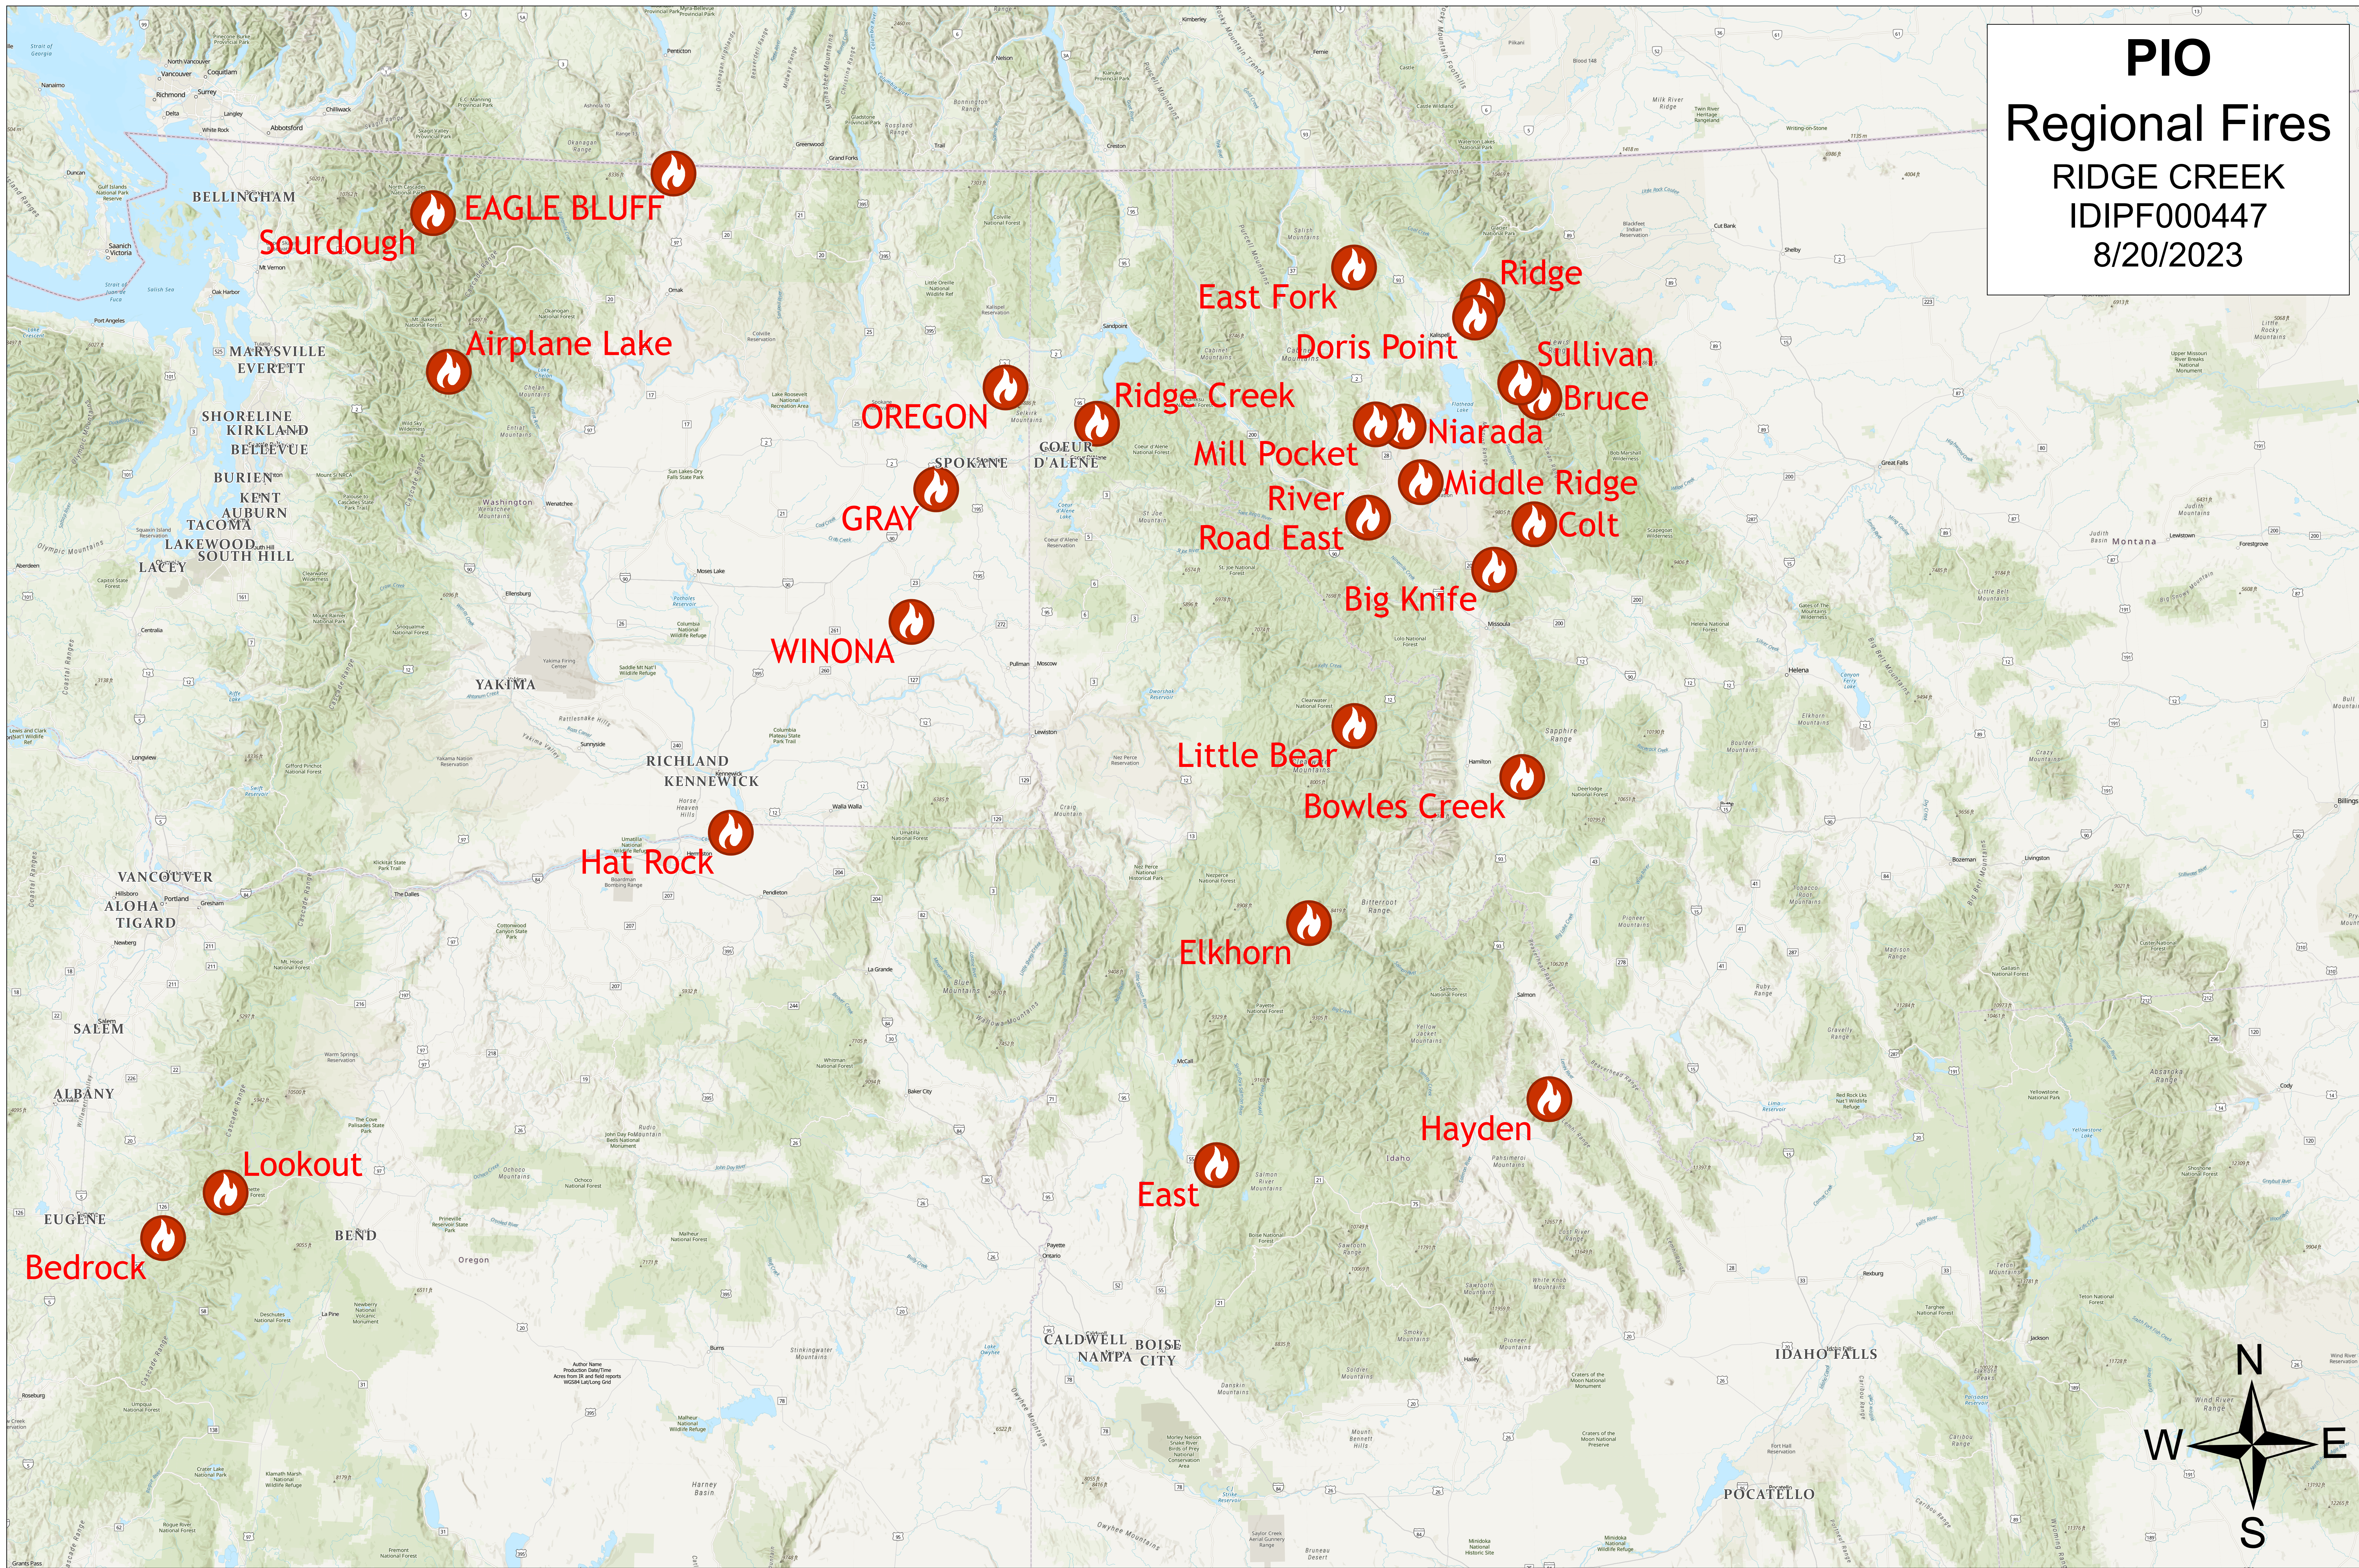

PIO
Regional Fires
RIDGE CREEK
IDIPF000447
8/20/2023

 Current fires largers than 1,000 acres · USA Major Cities