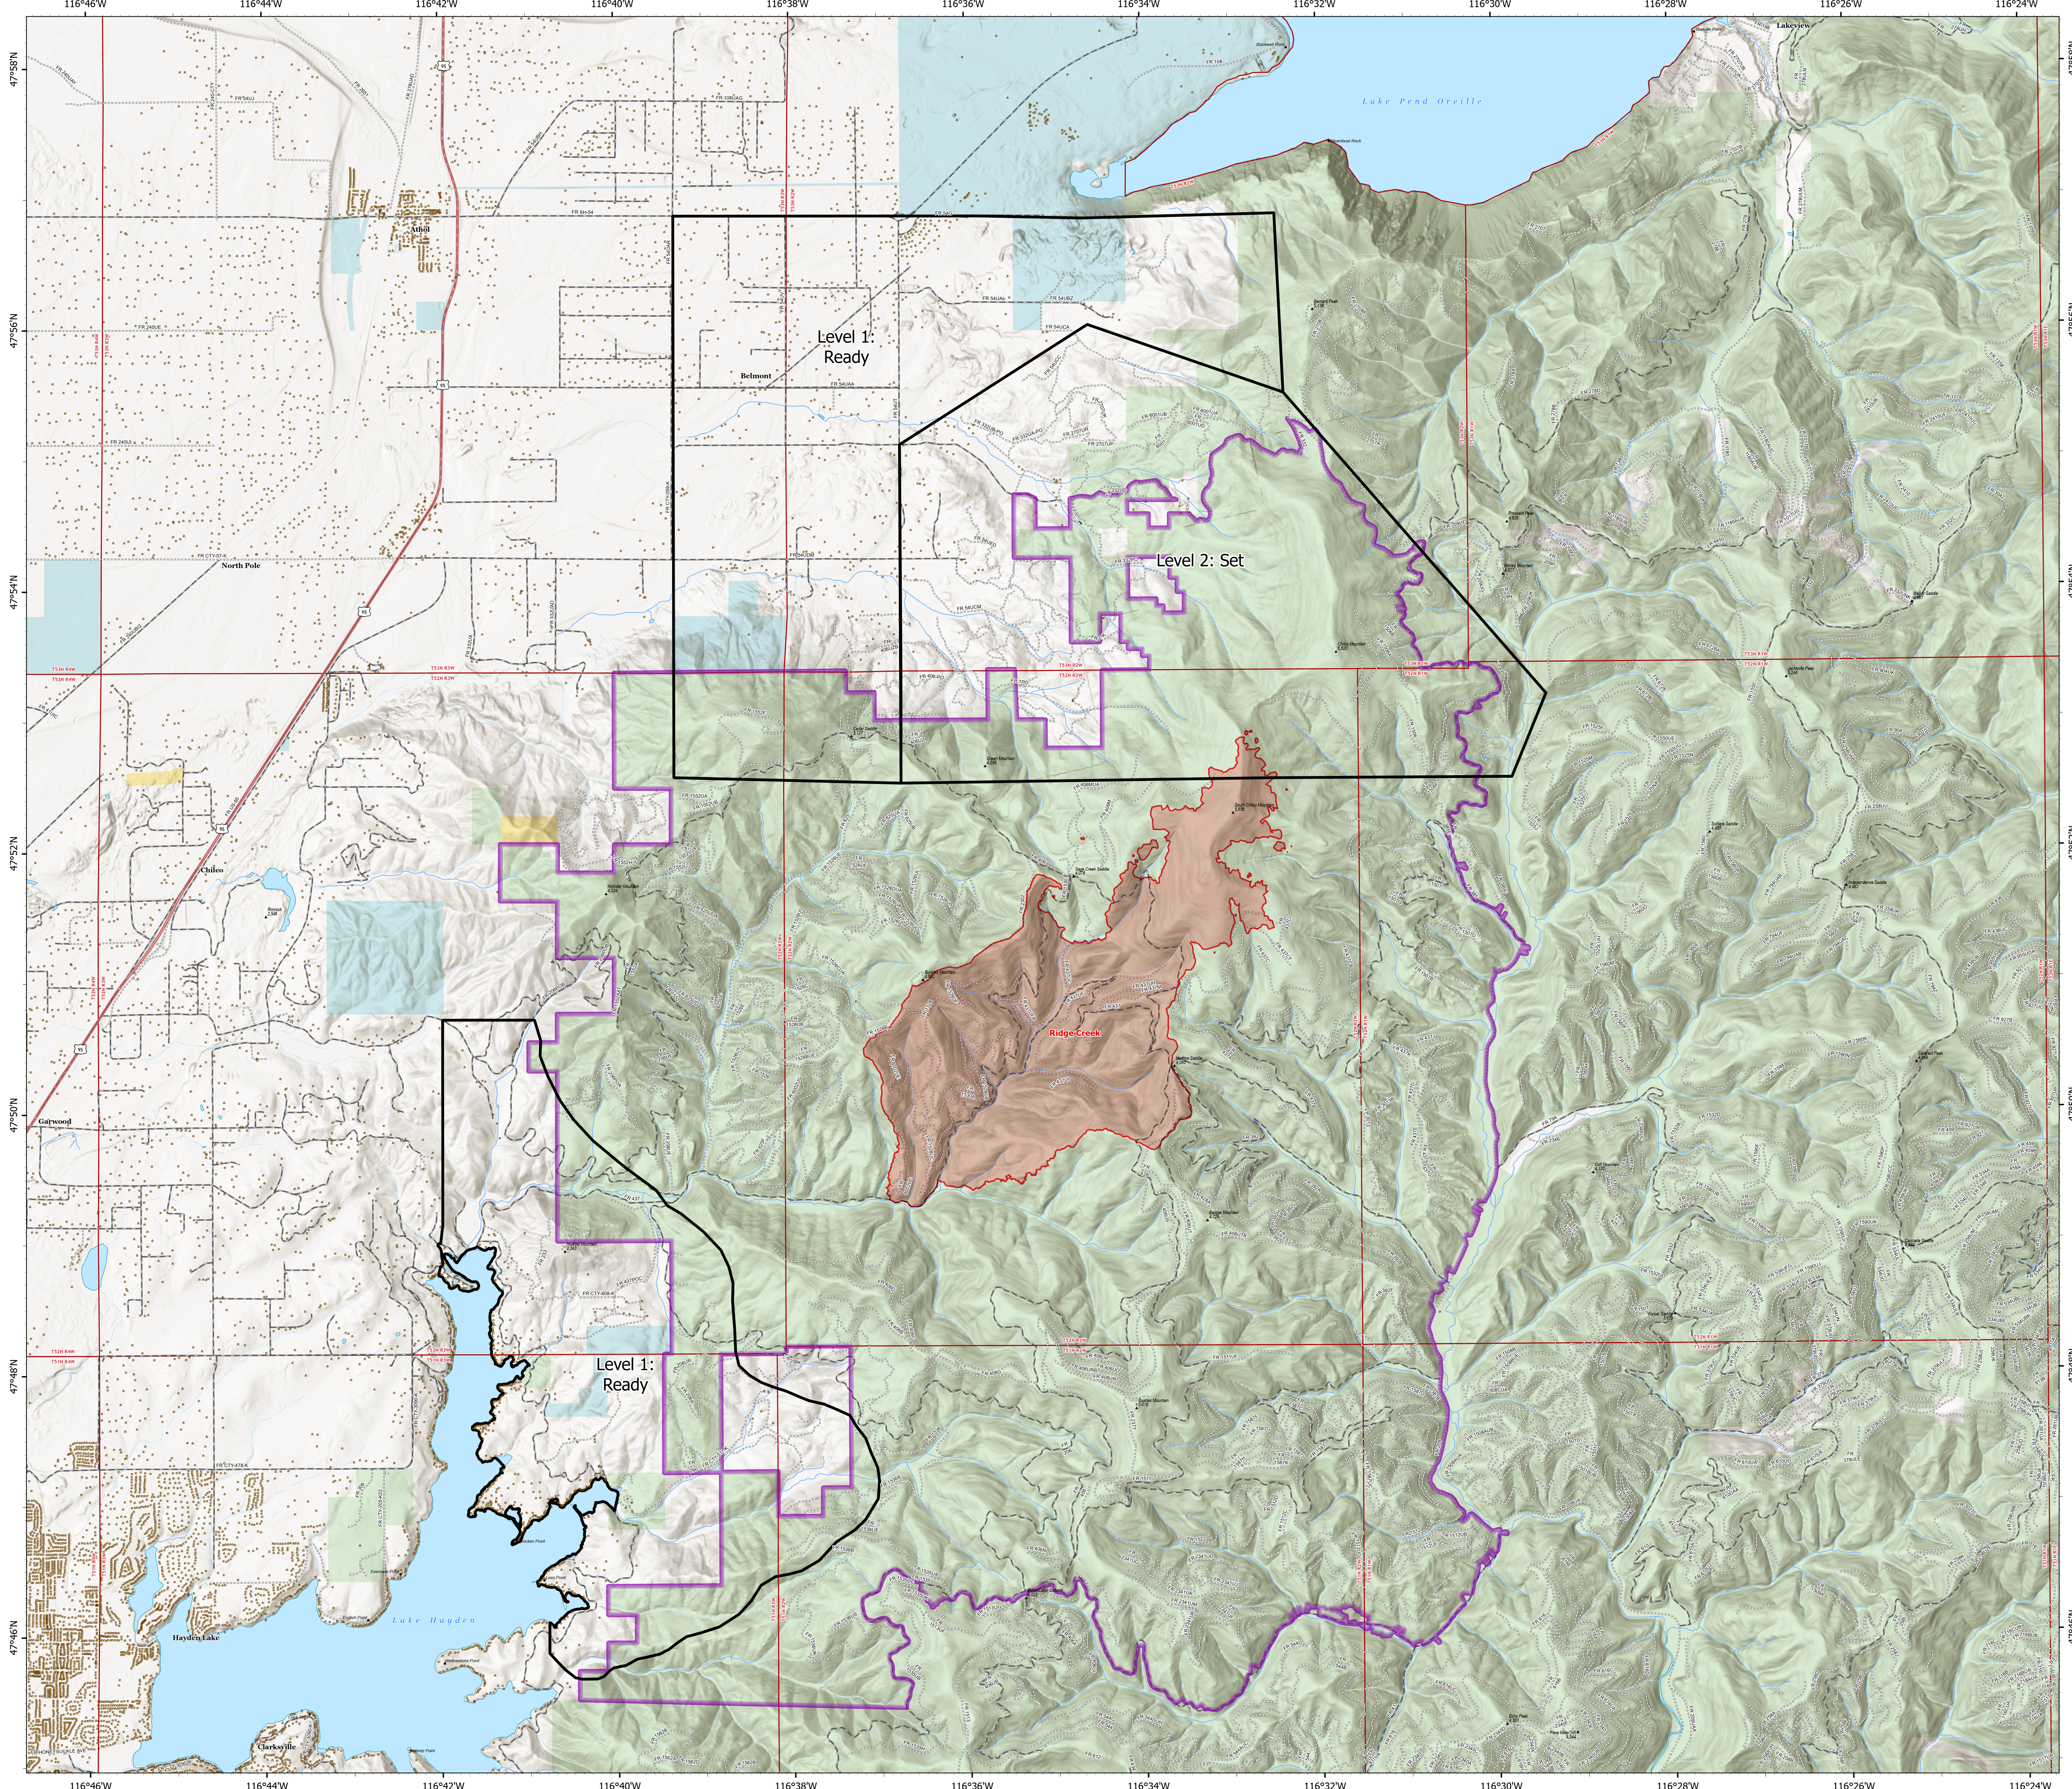

PIO

Ready, Set, Go and Closures

RIDGE CREEK
IDIPF000447

08/21/2023 Day

4,110 acres at 8/19/2023 1430 hrs
Acres from IR

Readiness Level Area

Wildfire Daily Fire Perimeter

Closure Areas

Land Management

BLM

State

USFS

EA IMT
8/20/2023 2249
North American 1983 Datum, Lat/Long Grid