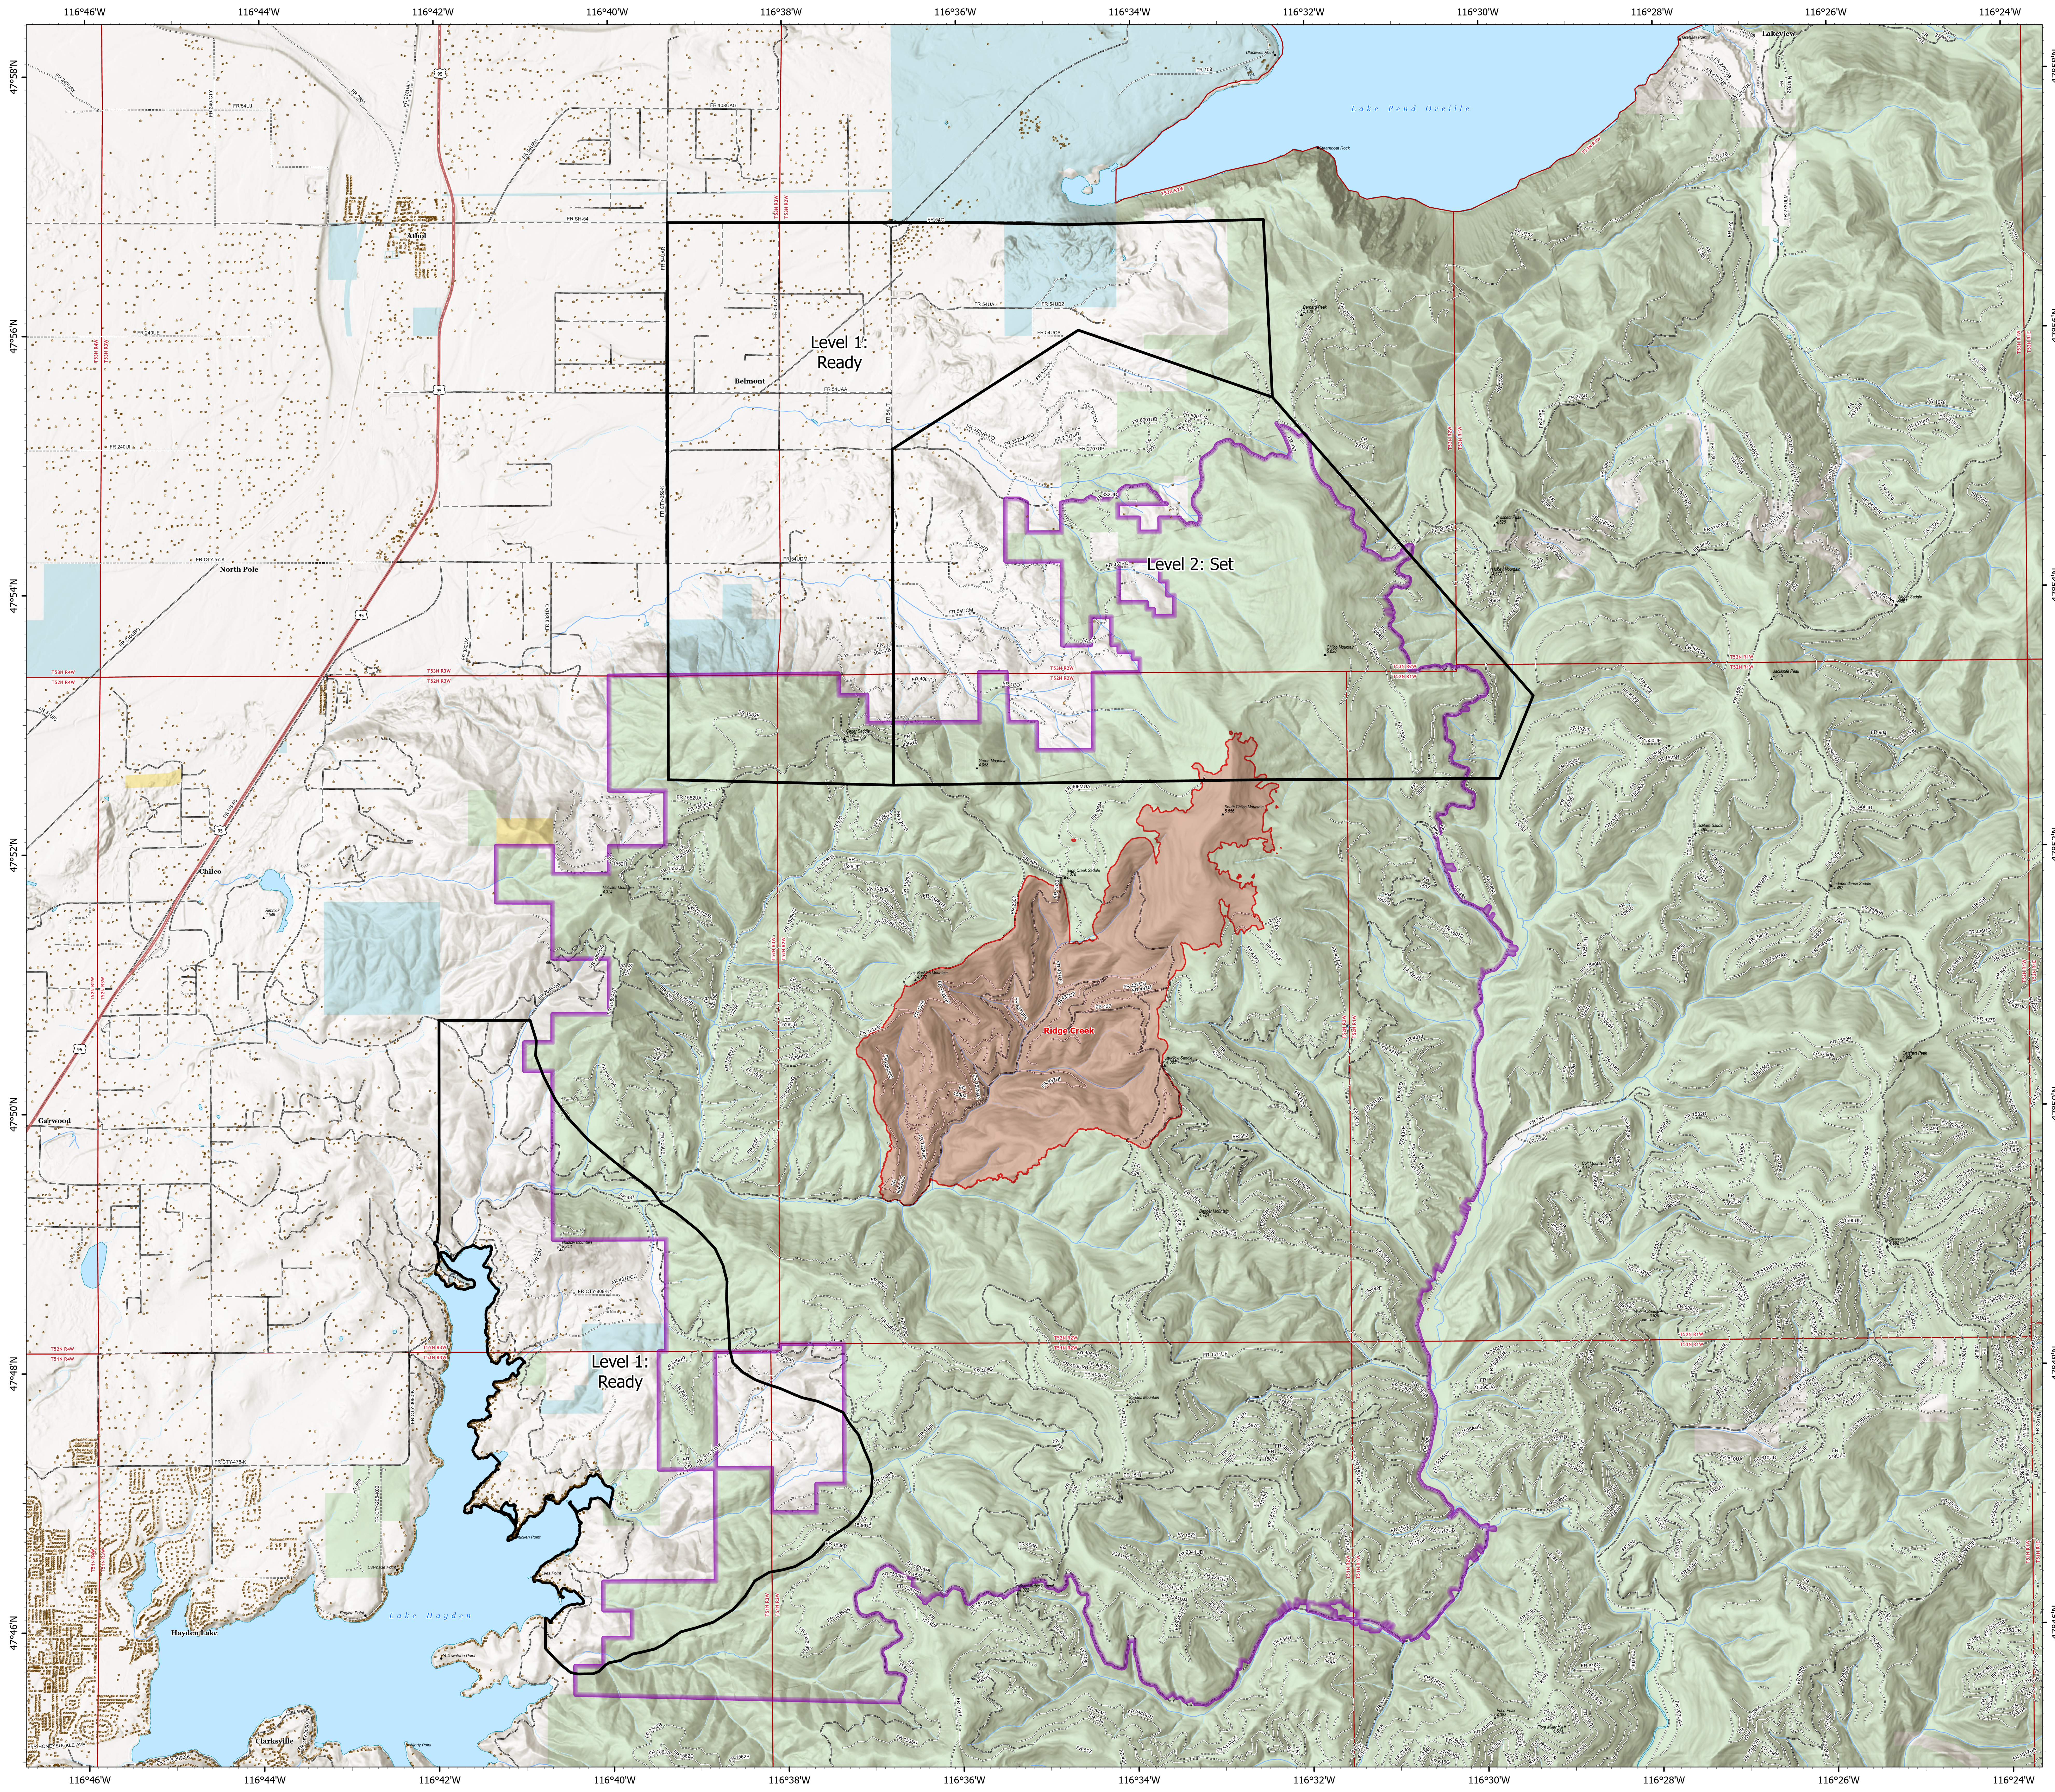

# PIO

Ready, Set, Go and Closures

RIDGE CREEK  
IDIPF000447

08/22/2023 Day

4293 acres at 8/21/2023 1438 hrs  
Acres from IAA

Readiness Level Area

Wildfire Daily Fire Perimeter

Closure Areas

Land Management

BLM

State

USFS

North American 1983 Datum, Lat/Long Grid