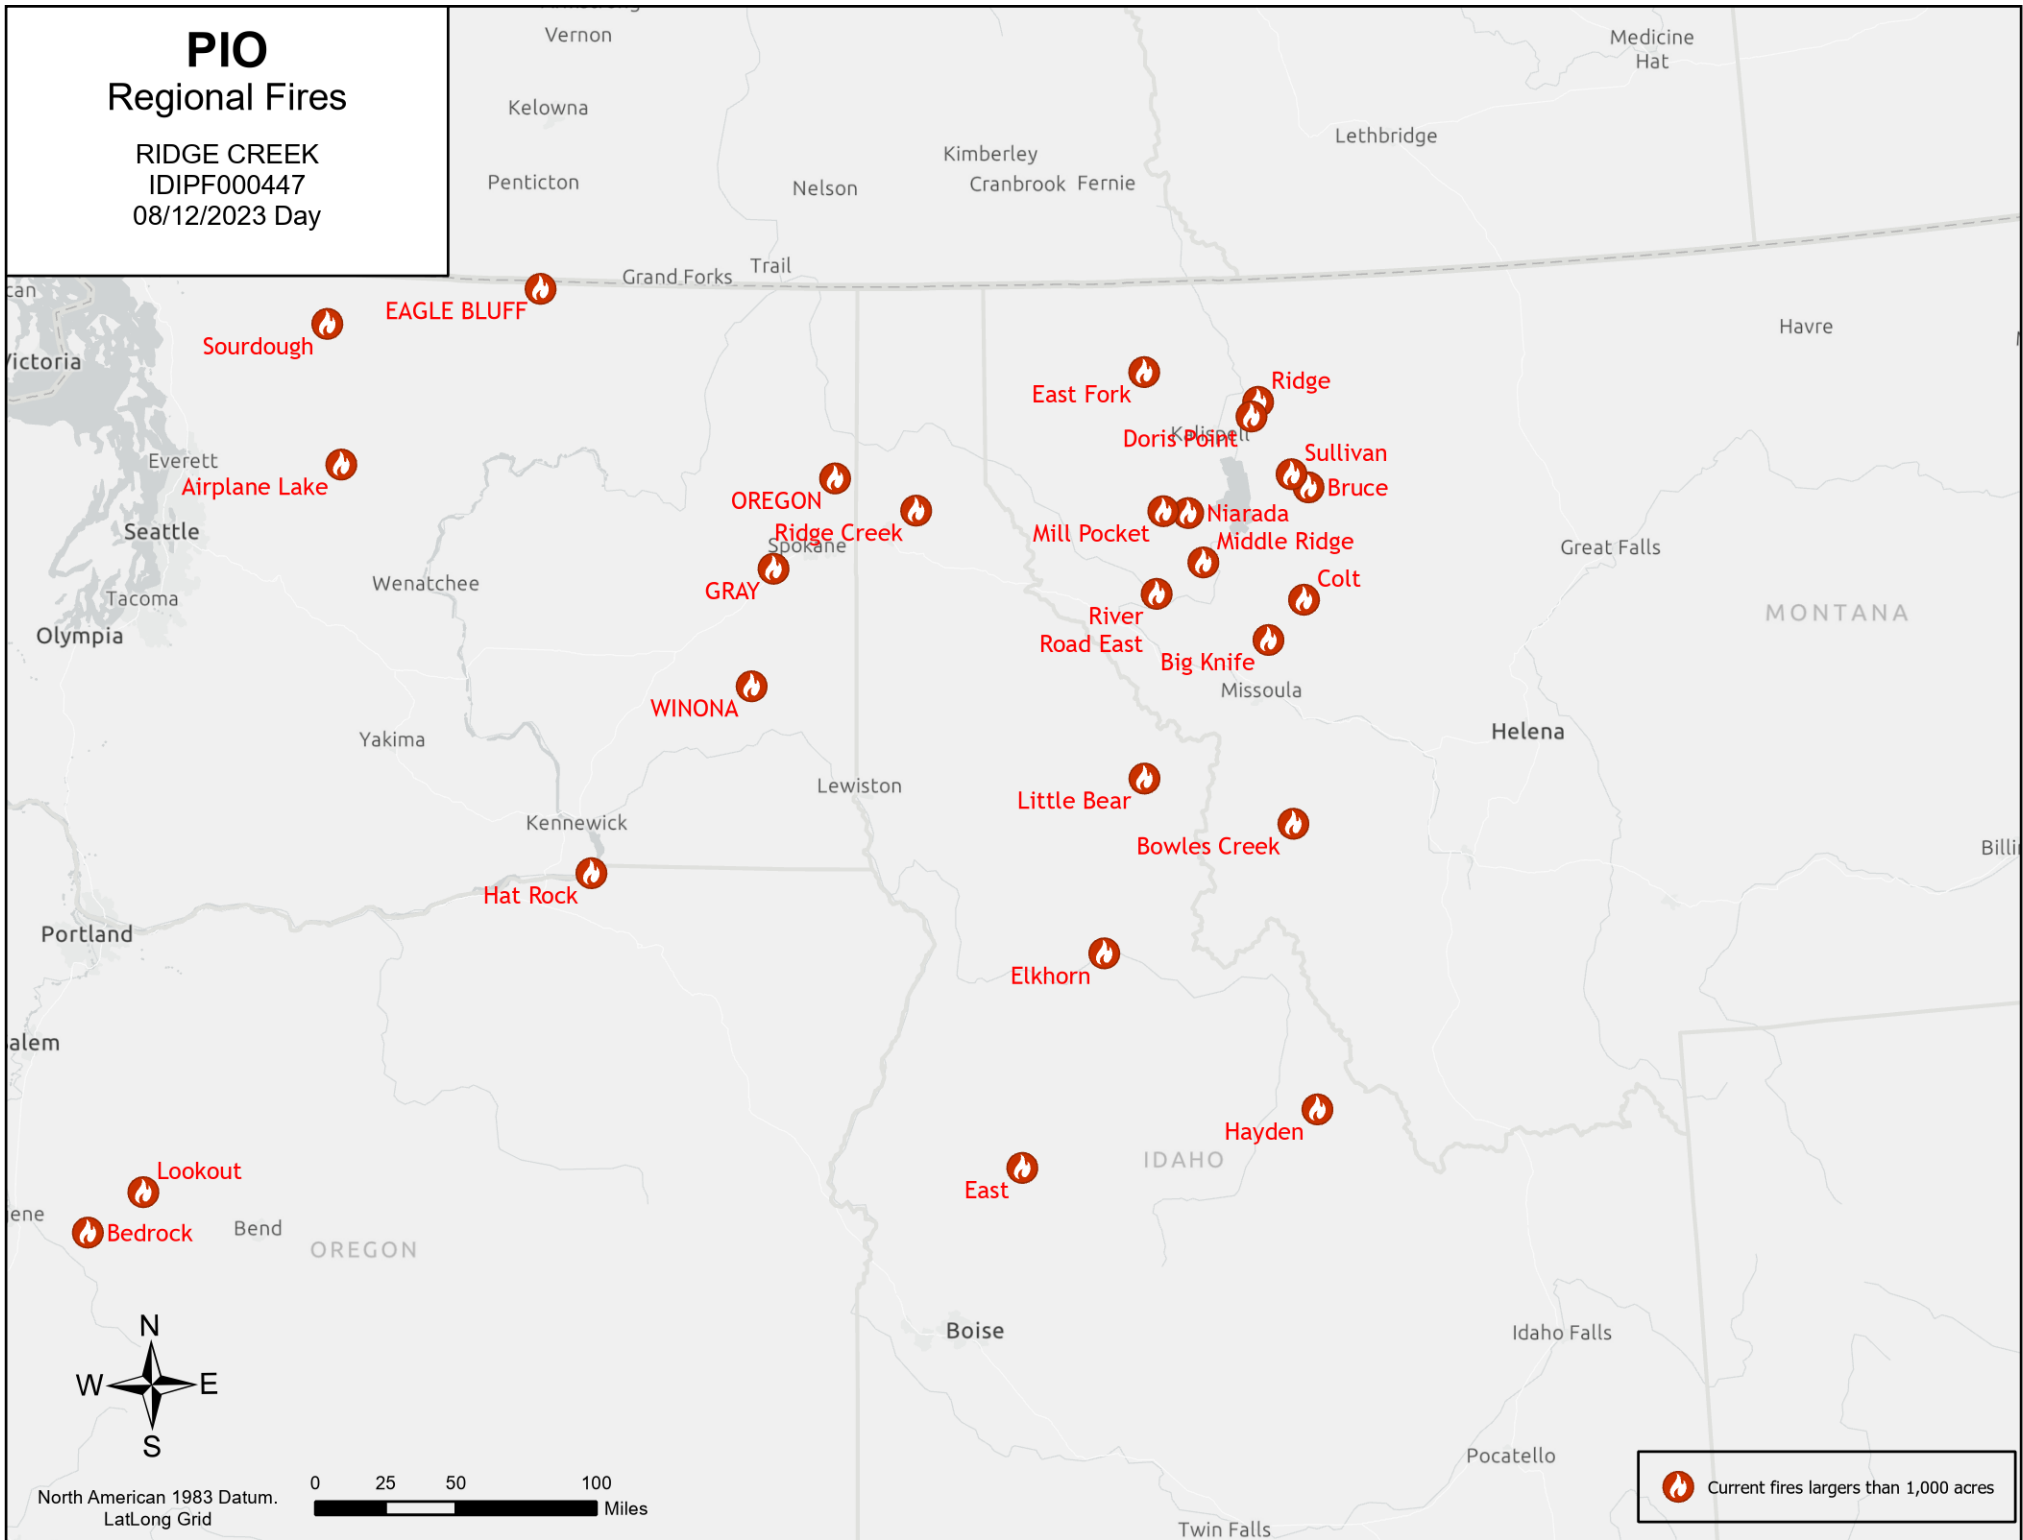

PIO Regional Fires

RIDGE CREEK
IDIPF000447
08/12/2023 Day

North American 1983 Datum.
LatLong Grid

0 25 50 100
Miles

 Current fires larger than 1,000 acres