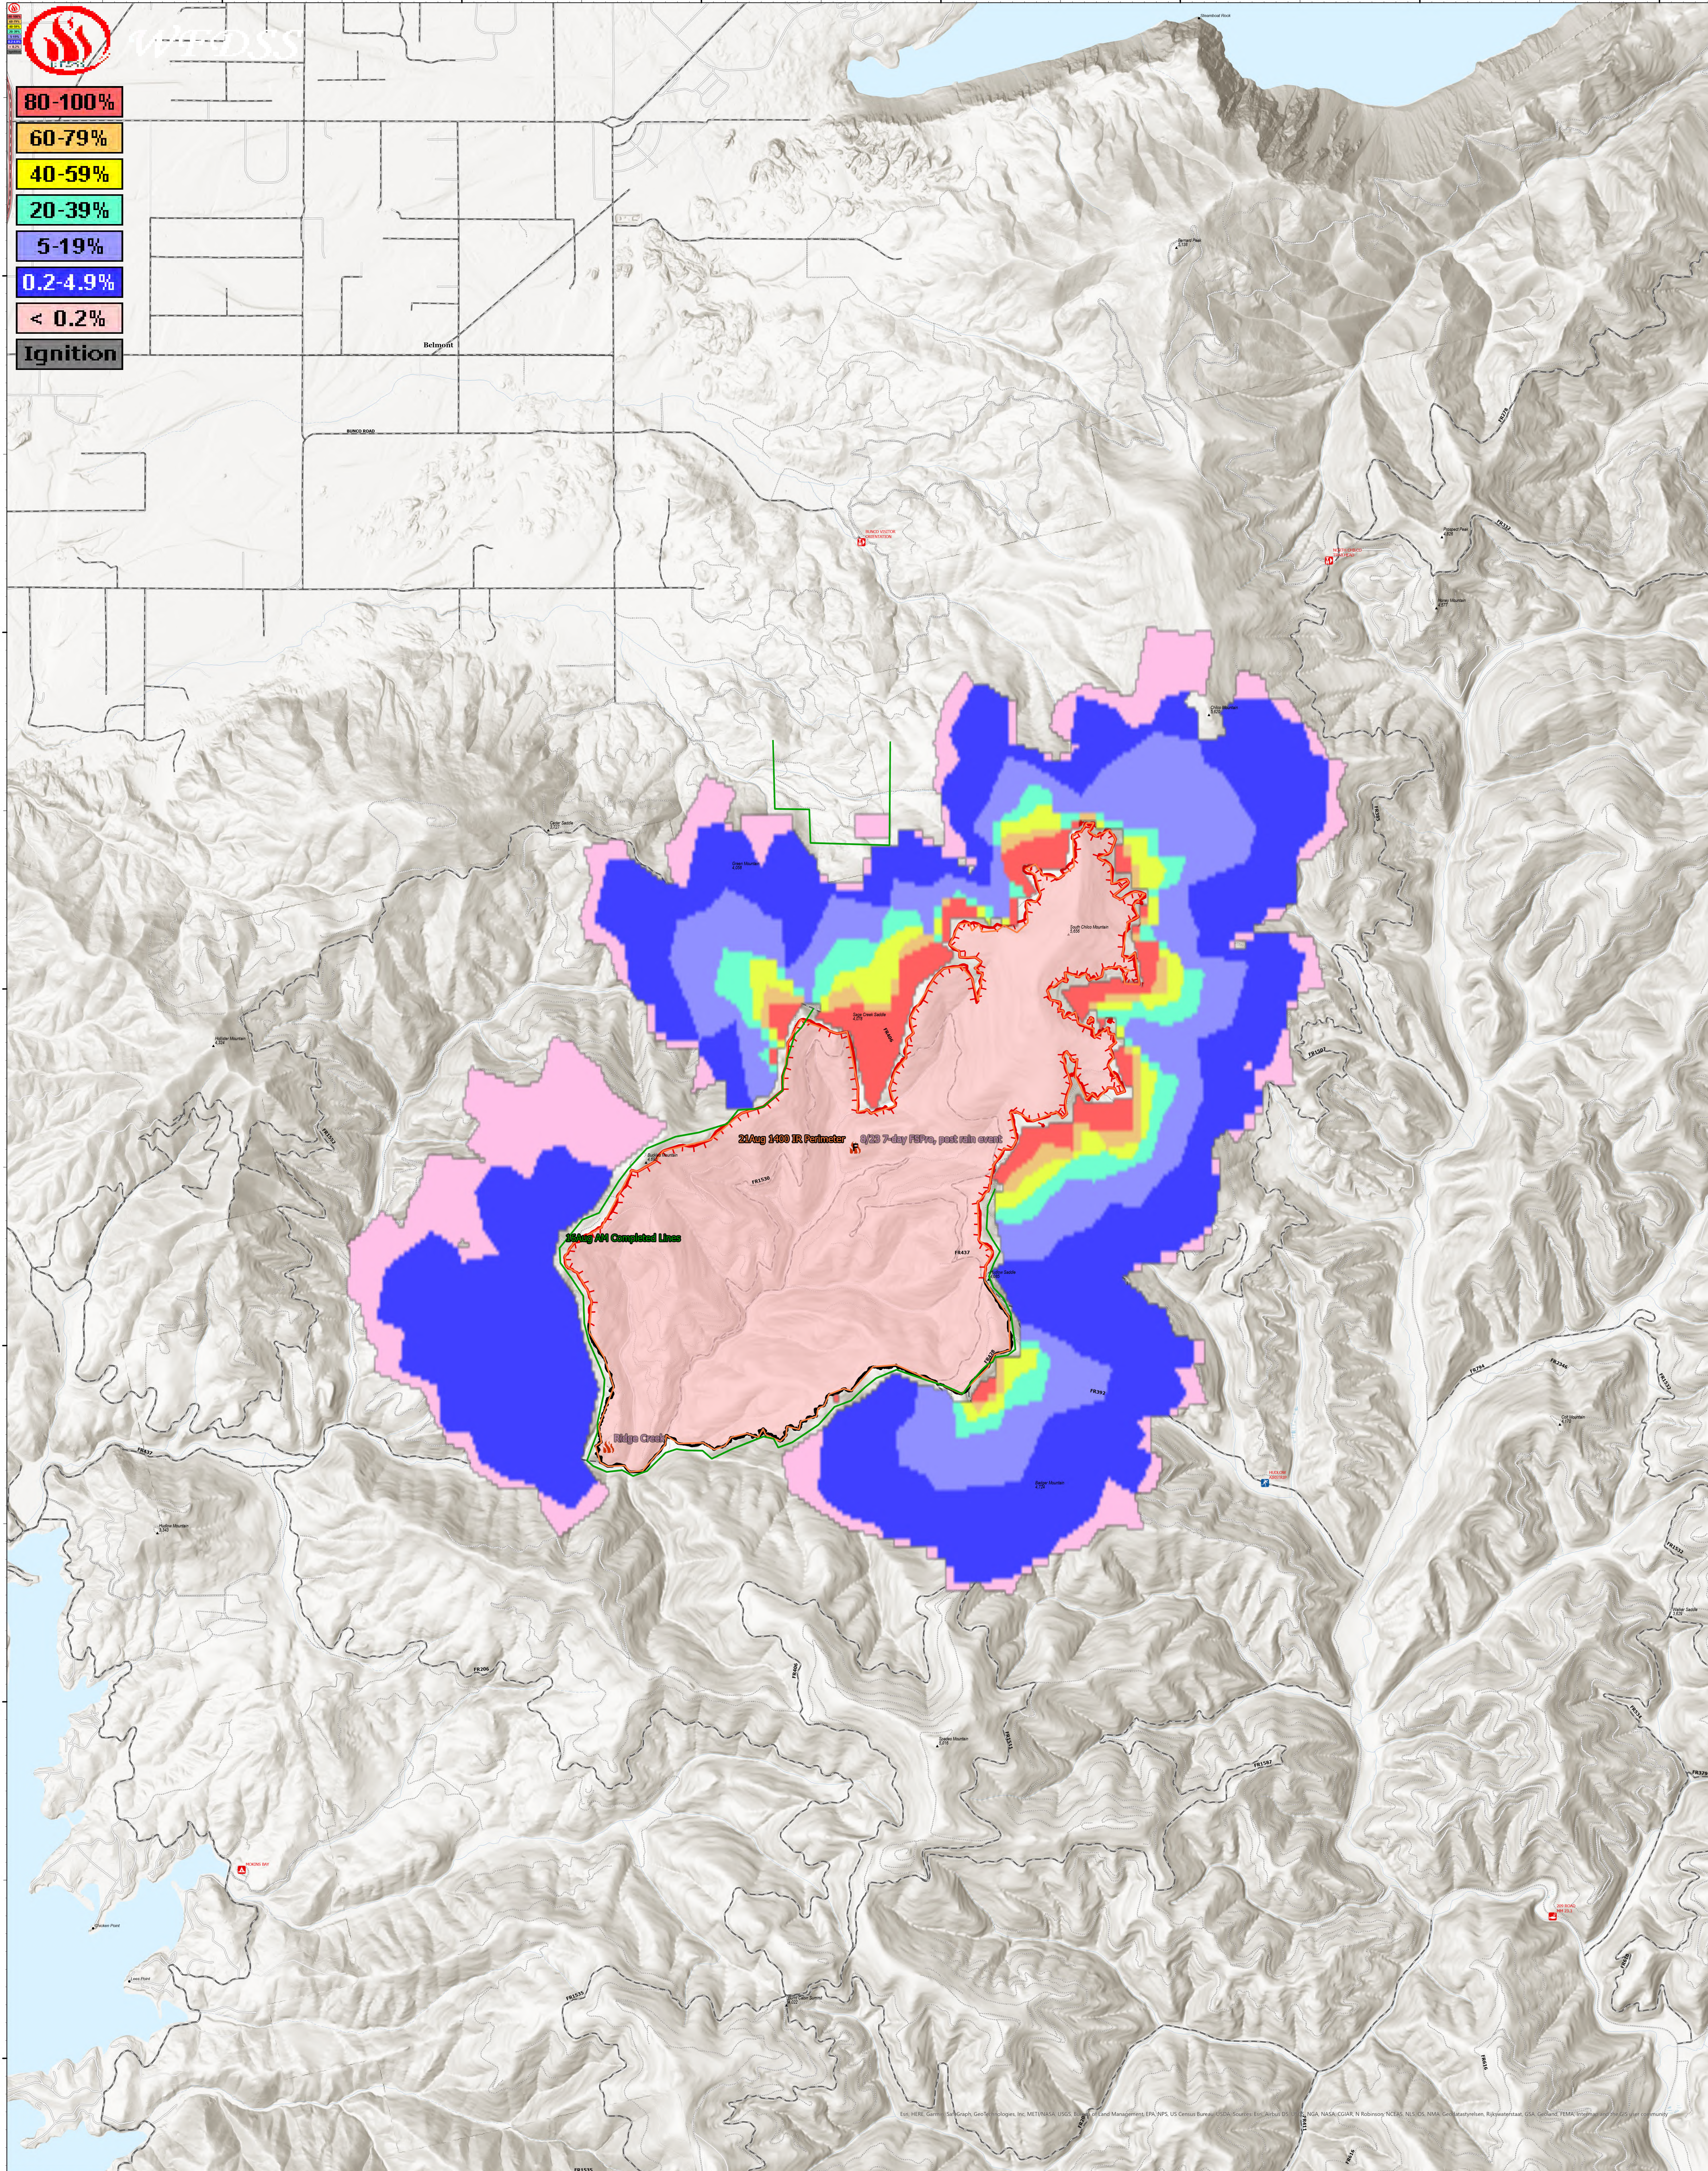

WFDSS

- 80-100%
- 60-79%
- 40-59%
- 20-39%
- 5-19%
- 0.2-4.9%
- < 0.2%
- Ignition

FS Pro
RIDGE CREEK
 IDIPF00447

08/24/2023 Day
 4293 acres
 8/21/2023 1445 hrs
 North American 1:arcsec=1mi

- CAMPGROUND
- FISHING SITE
- SNOWPLAY AREA
- TRAILHEAD
- Contained
- Uncontained
- Wildfire Daily Fire Perimeter