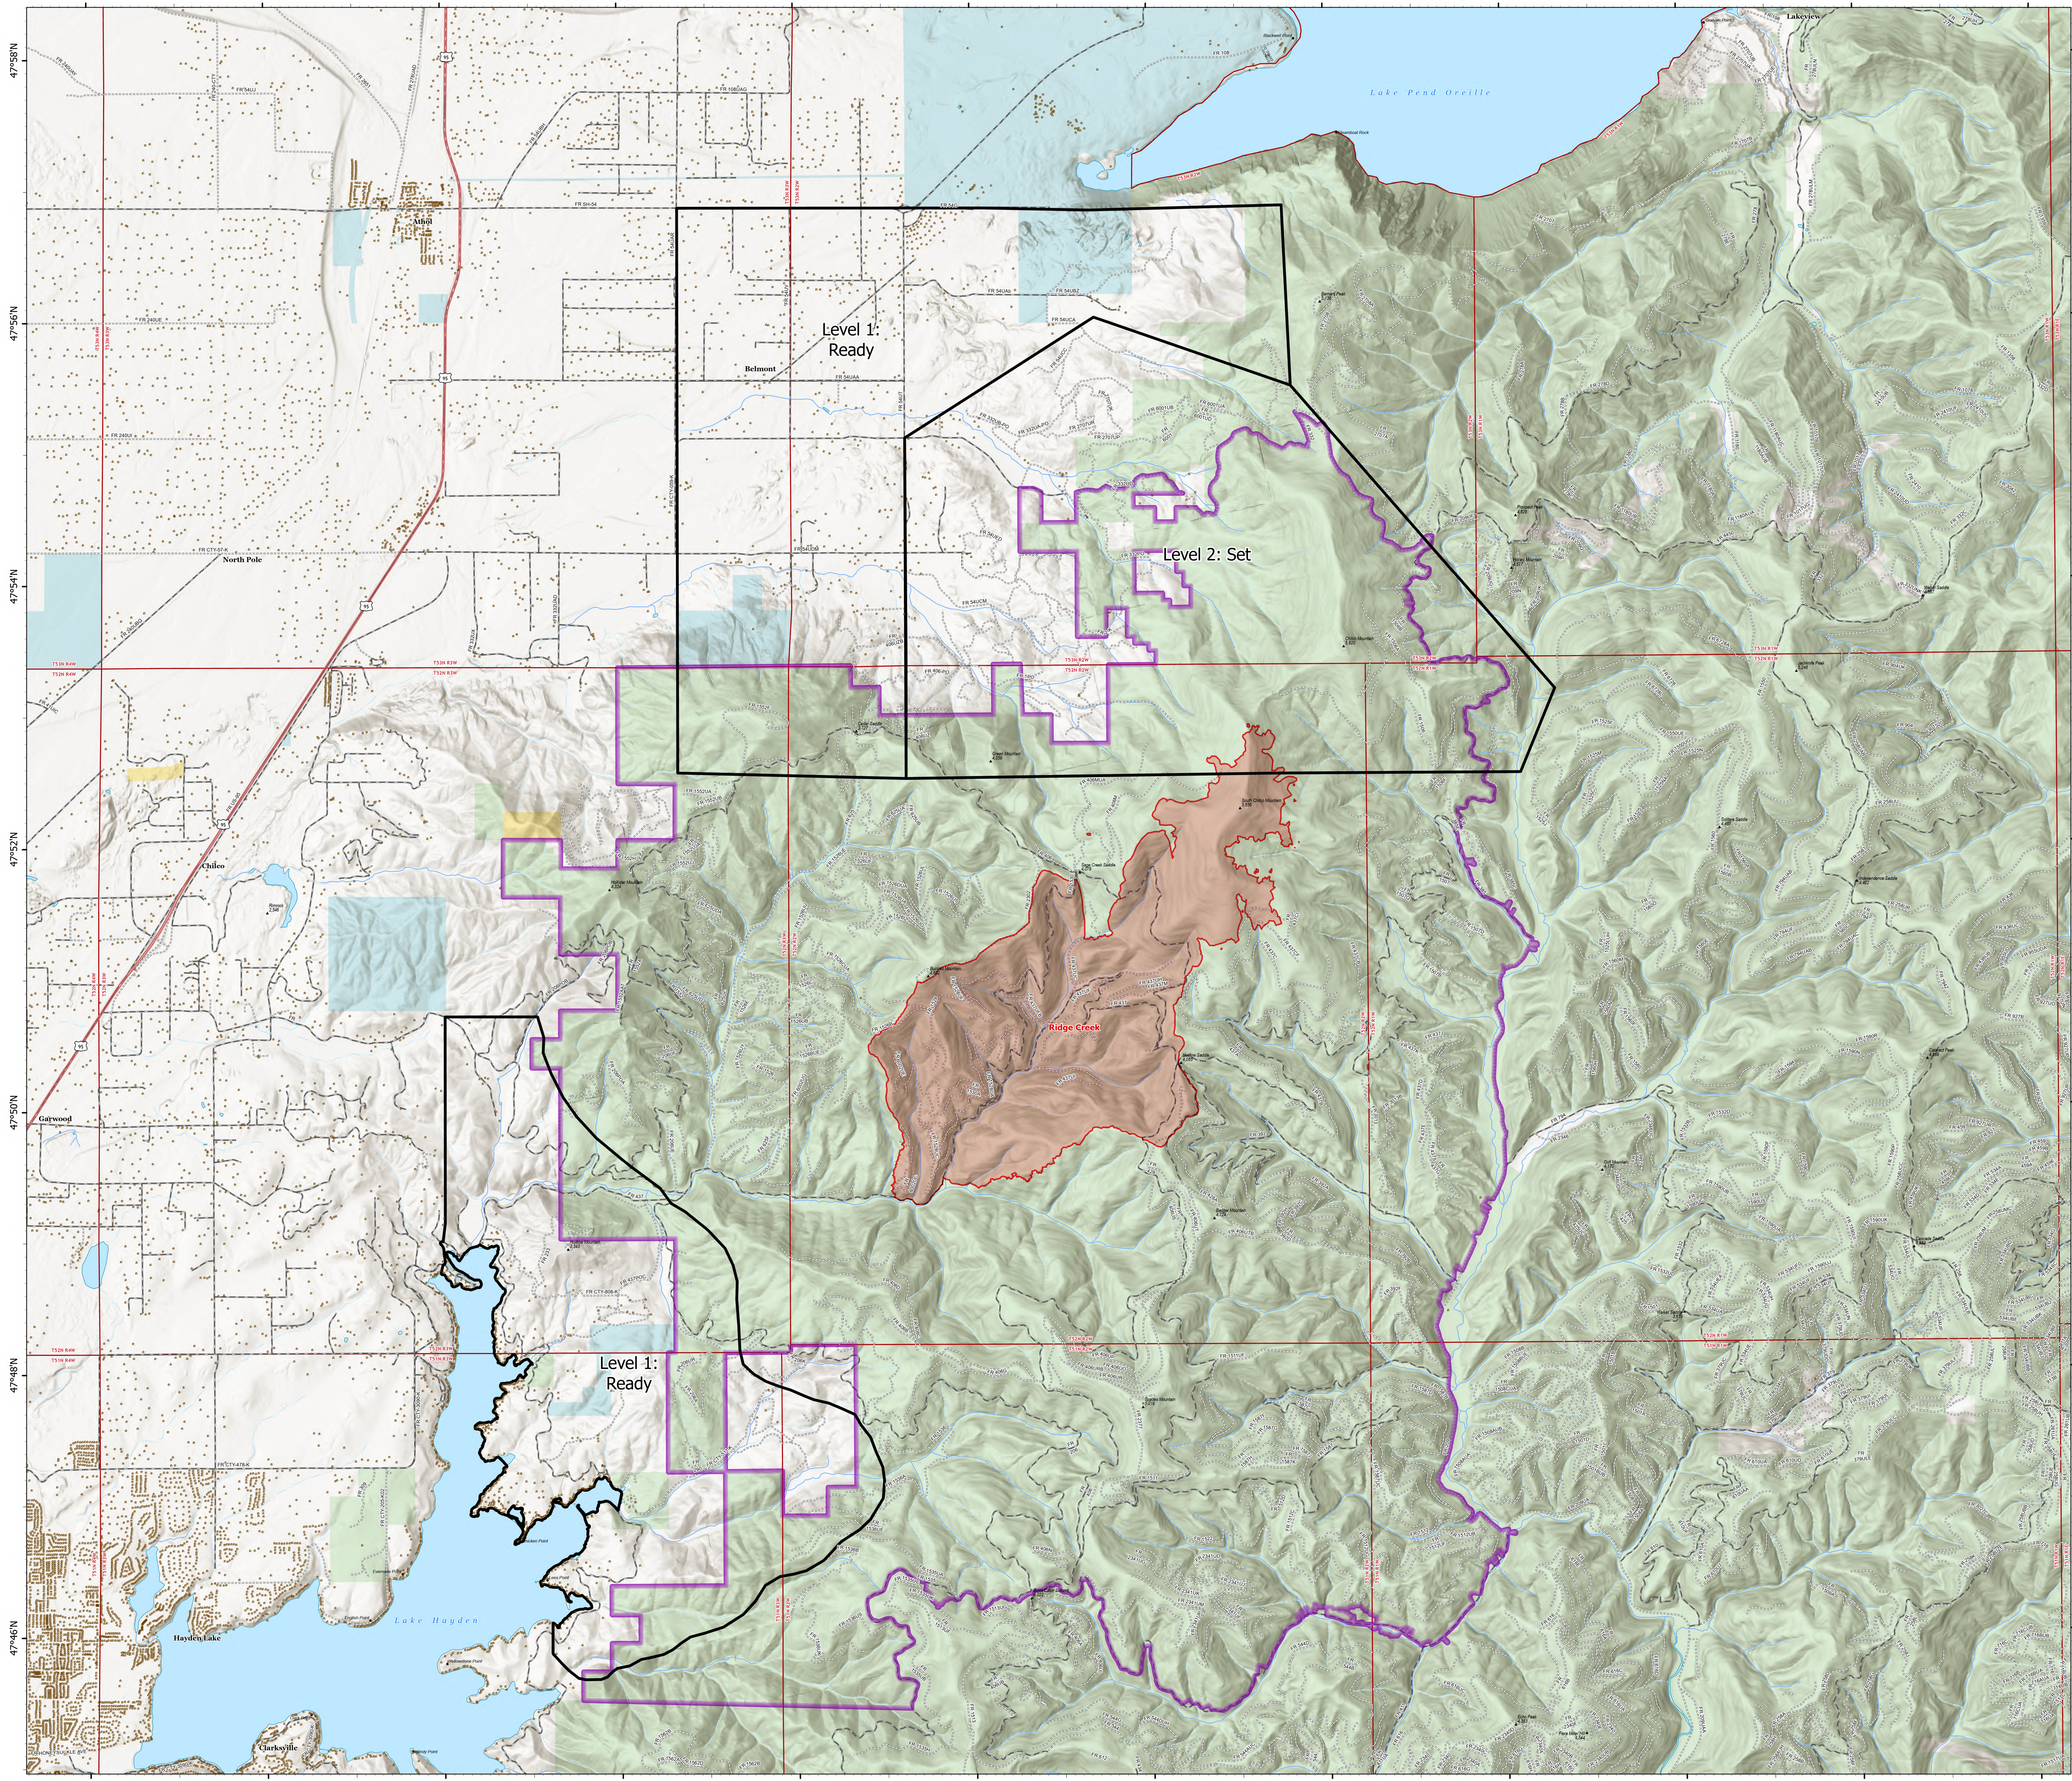

PIO

Ready, Set, Go and Closures

RIDGE CREEK
IDIPF000447

08/24/2023 Day

4293 acres at 8/21/2023 1445 hrs
Acres from IAA

Readiness Level Area

Wildfire Daily Fire Perimeter

Closure Areas

Land Management

BLM

State

USFS

North American 1983 Datum, Lat/Long Grid