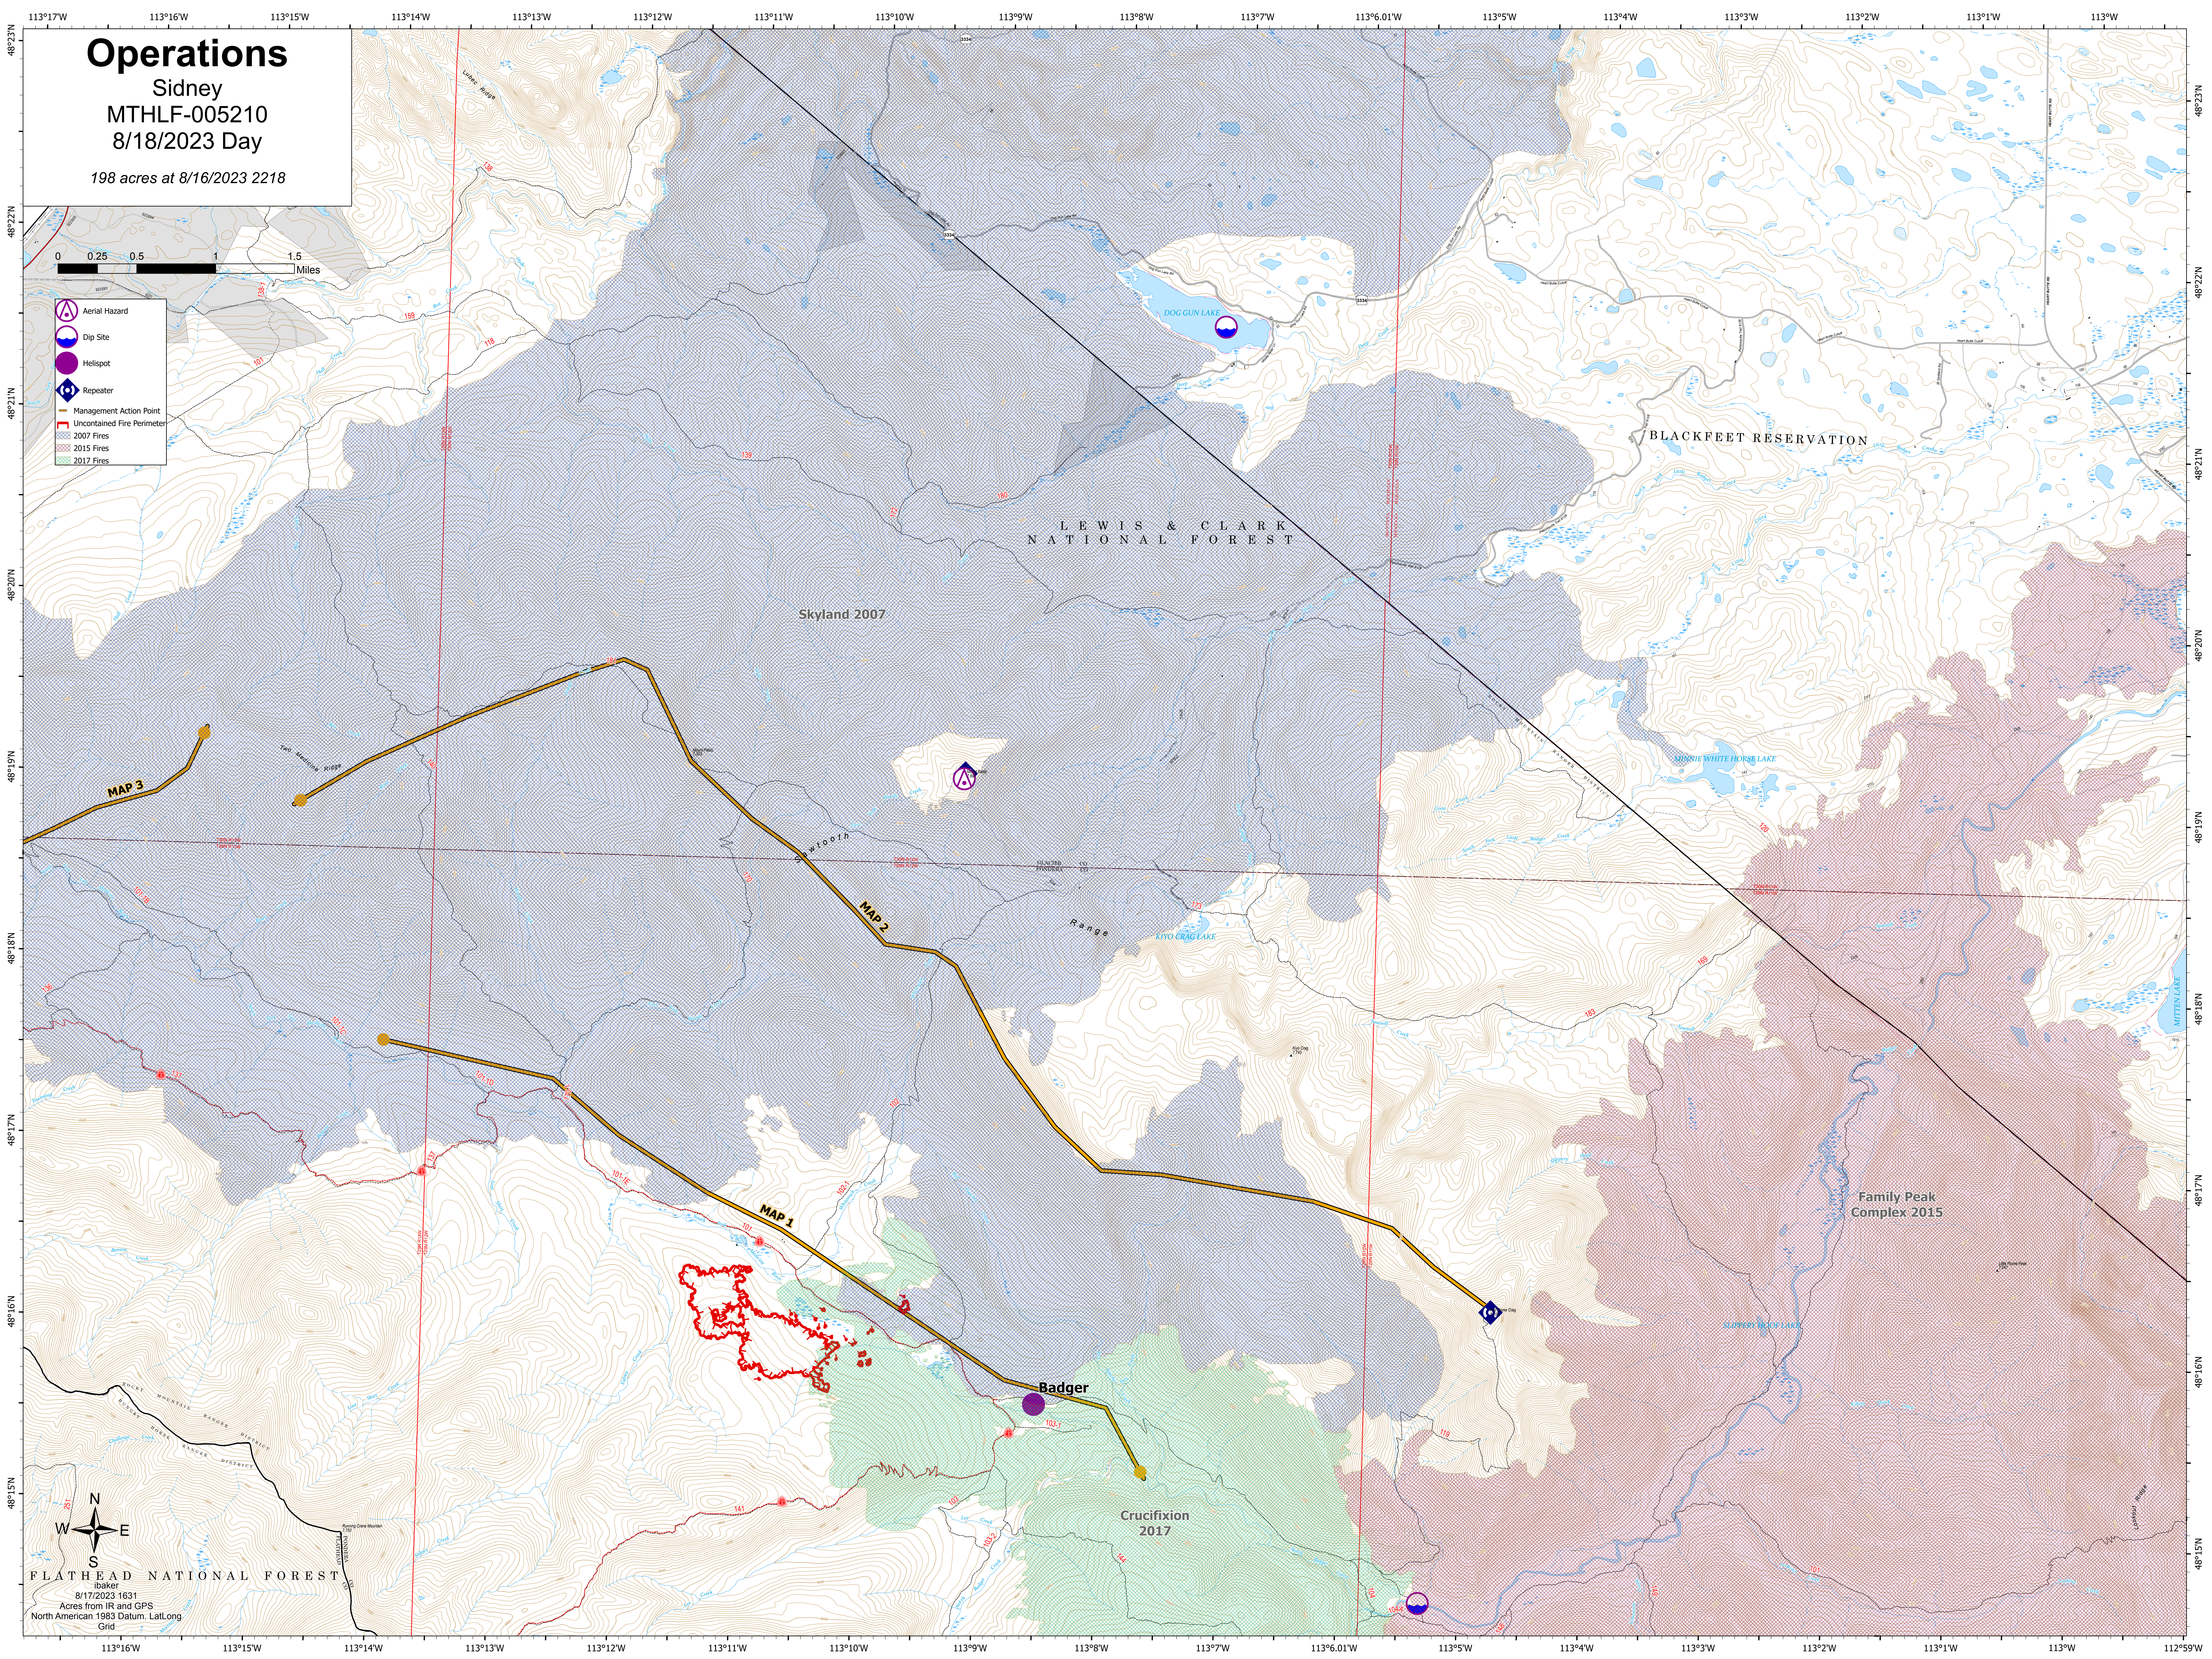

Operations

Sidney
MTHLF-005210
8/18/2023 Day

198 acres at 8/16/2023 2218

- Aerial Hazard
- Dip Site
- Helispot
- Repeater
- Management Action Point
- Uncountained Fire Perimeter
- 2007 Fires
- 2015 Fires
- 2017 Fires

LEWIS & CLARK
NATIONAL FOREST

BLACKFEET RESERVATION

Skyland 2007

Family Peak
Complex 2015

Badger

Crucifixion
2017

FLATHEAD NATIONAL FOREST

8/17/2023 1631
Acres from IR and GPS
North American 1983 Datum, Lat,Long
Grid