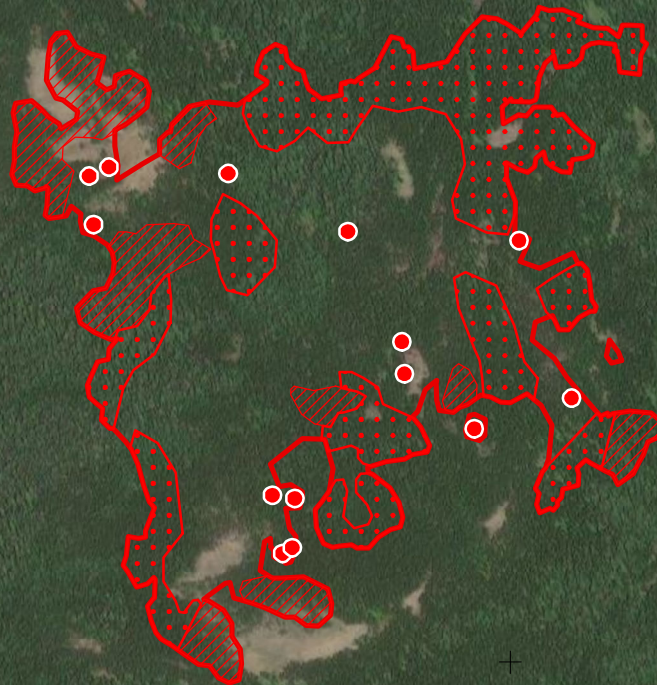

113°12'0"W

113°11'0"W

113°10'0"W

Sidney
MT-HLF-005210
Infrared Map

Imagery Date: 8/14/2023 @ 2324 MDT
IRIN: Elise Bowne
Interpreted Acres: 61 Acres
NAD83

48°16'0"N

48°16'0"N

- IR Point
- Scattered Heat
- Intense Heat
- IR Heat Perimeter

113°12'0"W

113°11'0"W

113°10'0"W