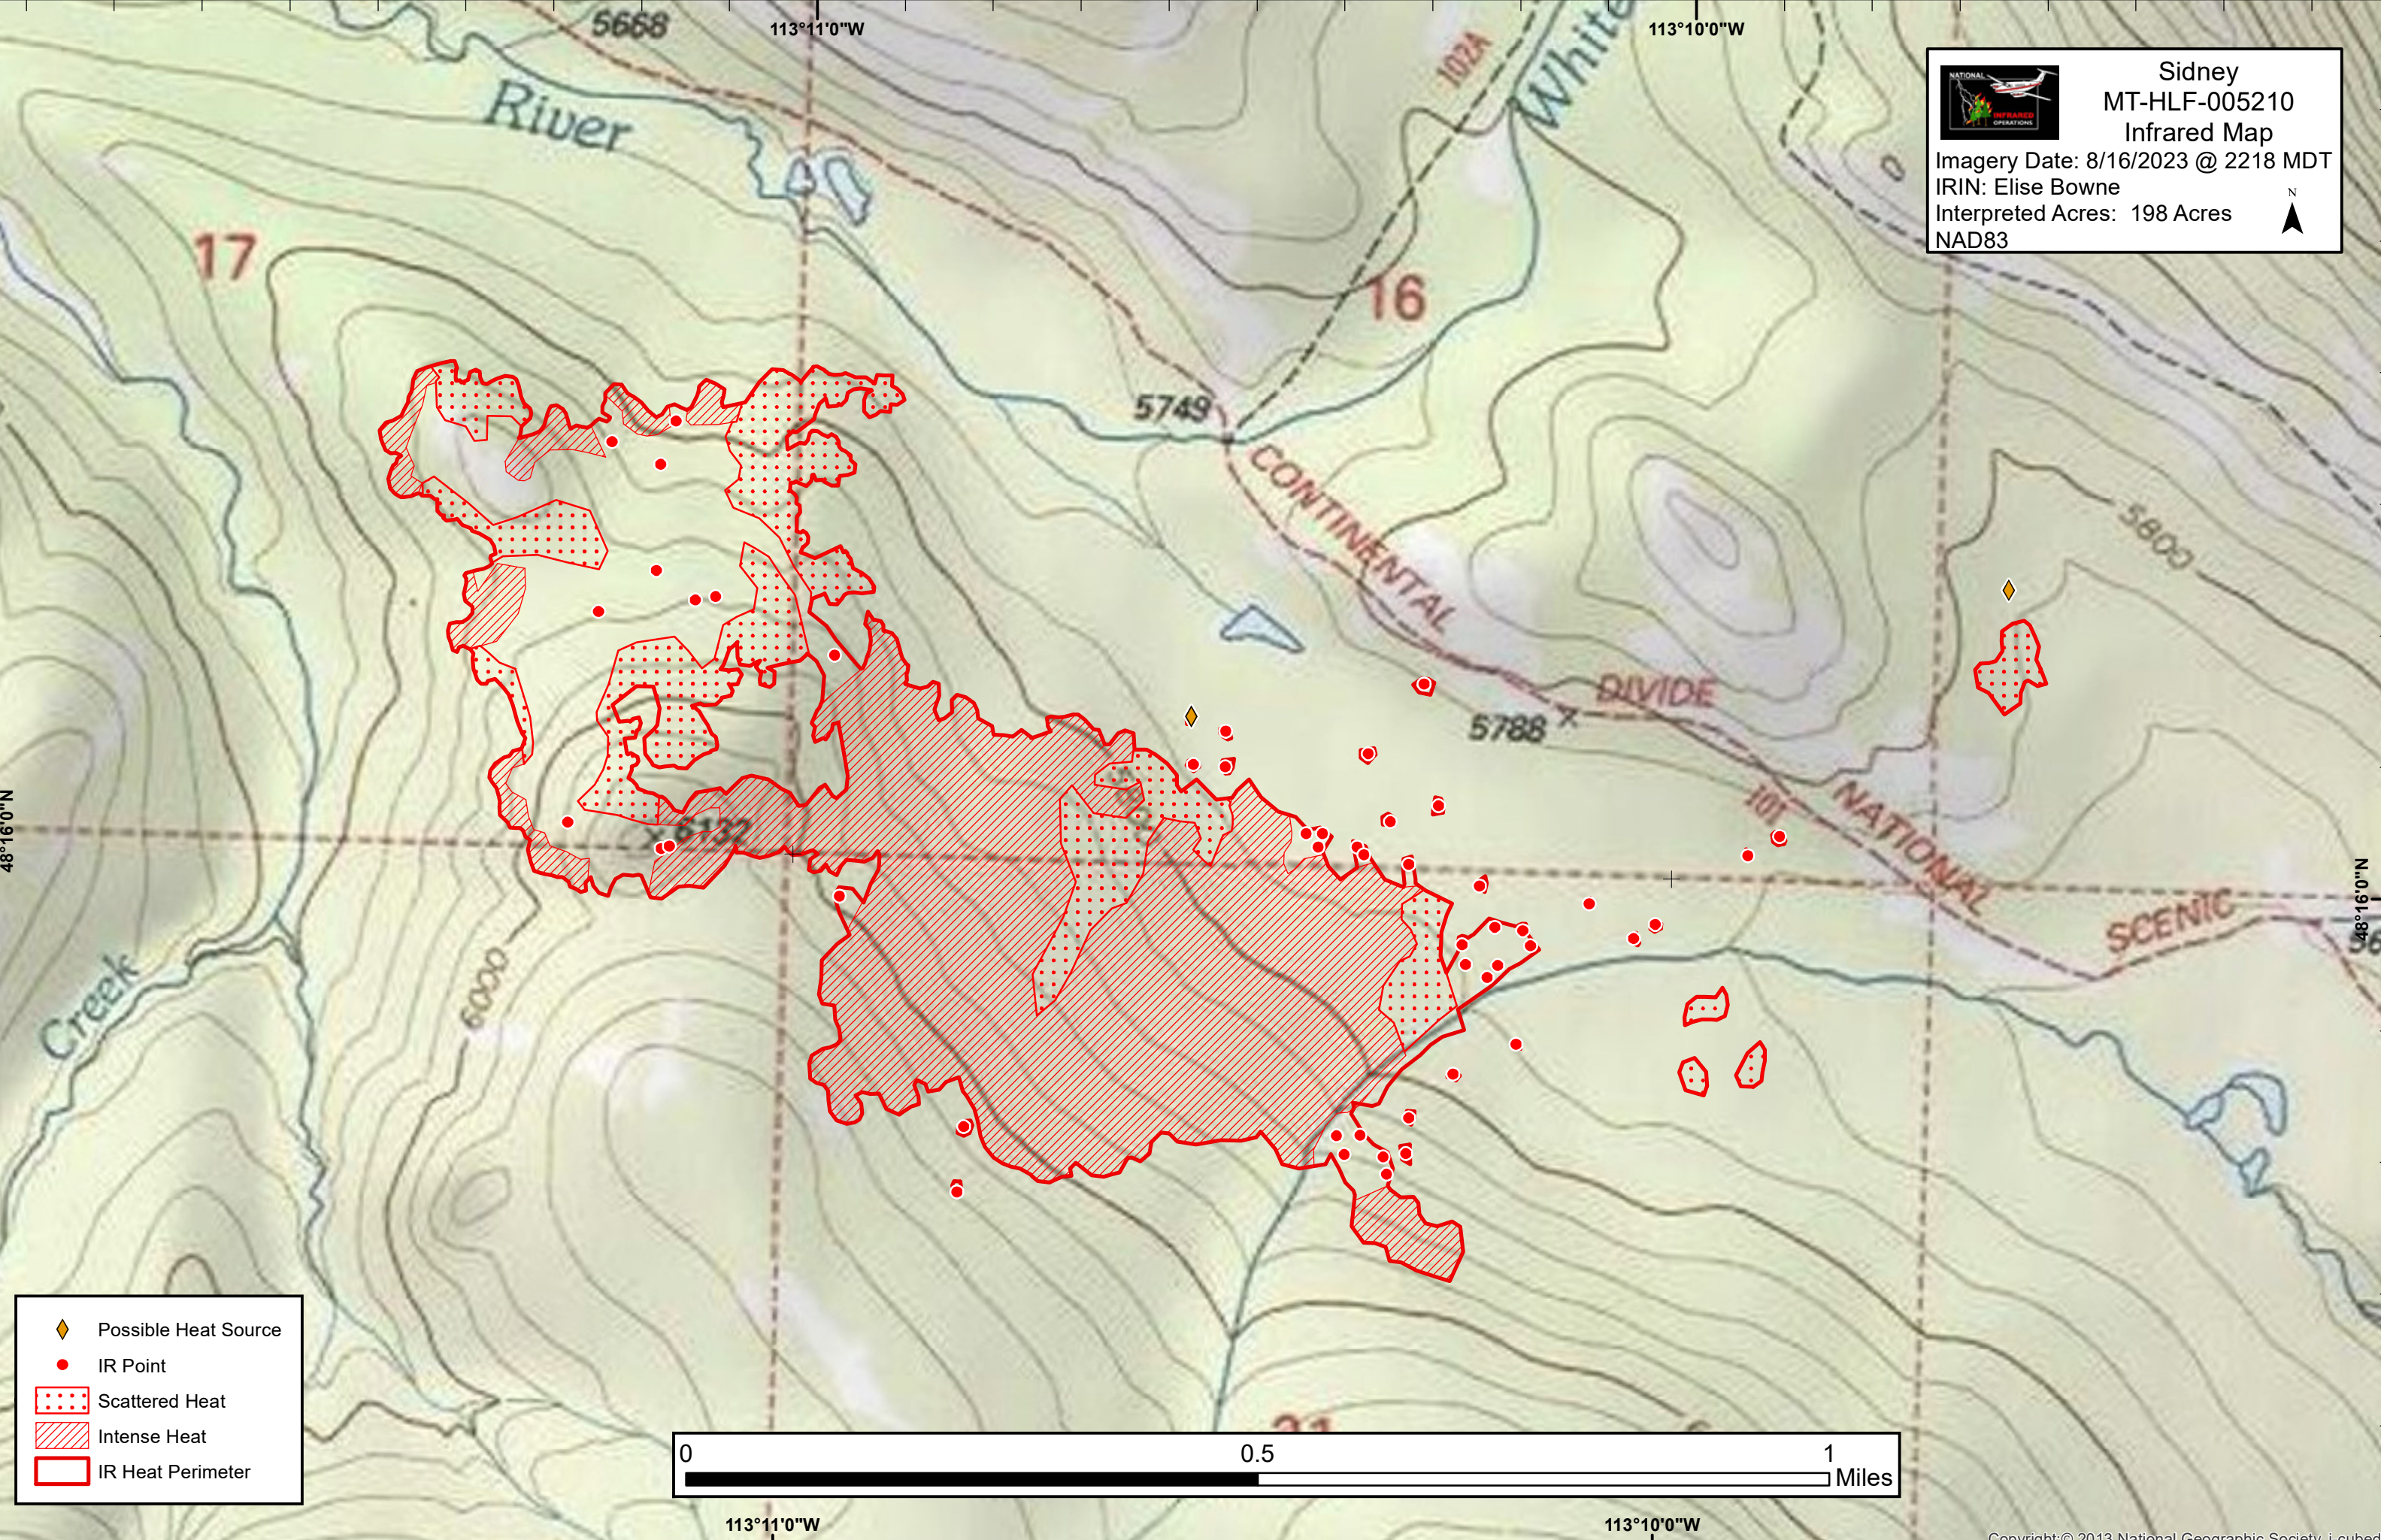

Sidney  
MT-HLF-005210  
Infrared Map

Imagery Date: 8/16/2023 @ 2218 MDT  
IRIN: Elise Bowne  
Interpreted Acres: 198 Acres  
NAD83

-  Possible Heat Source
-  IR Point
-  Scattered Heat
-  Intense Heat
-  IR Heat Perimeter