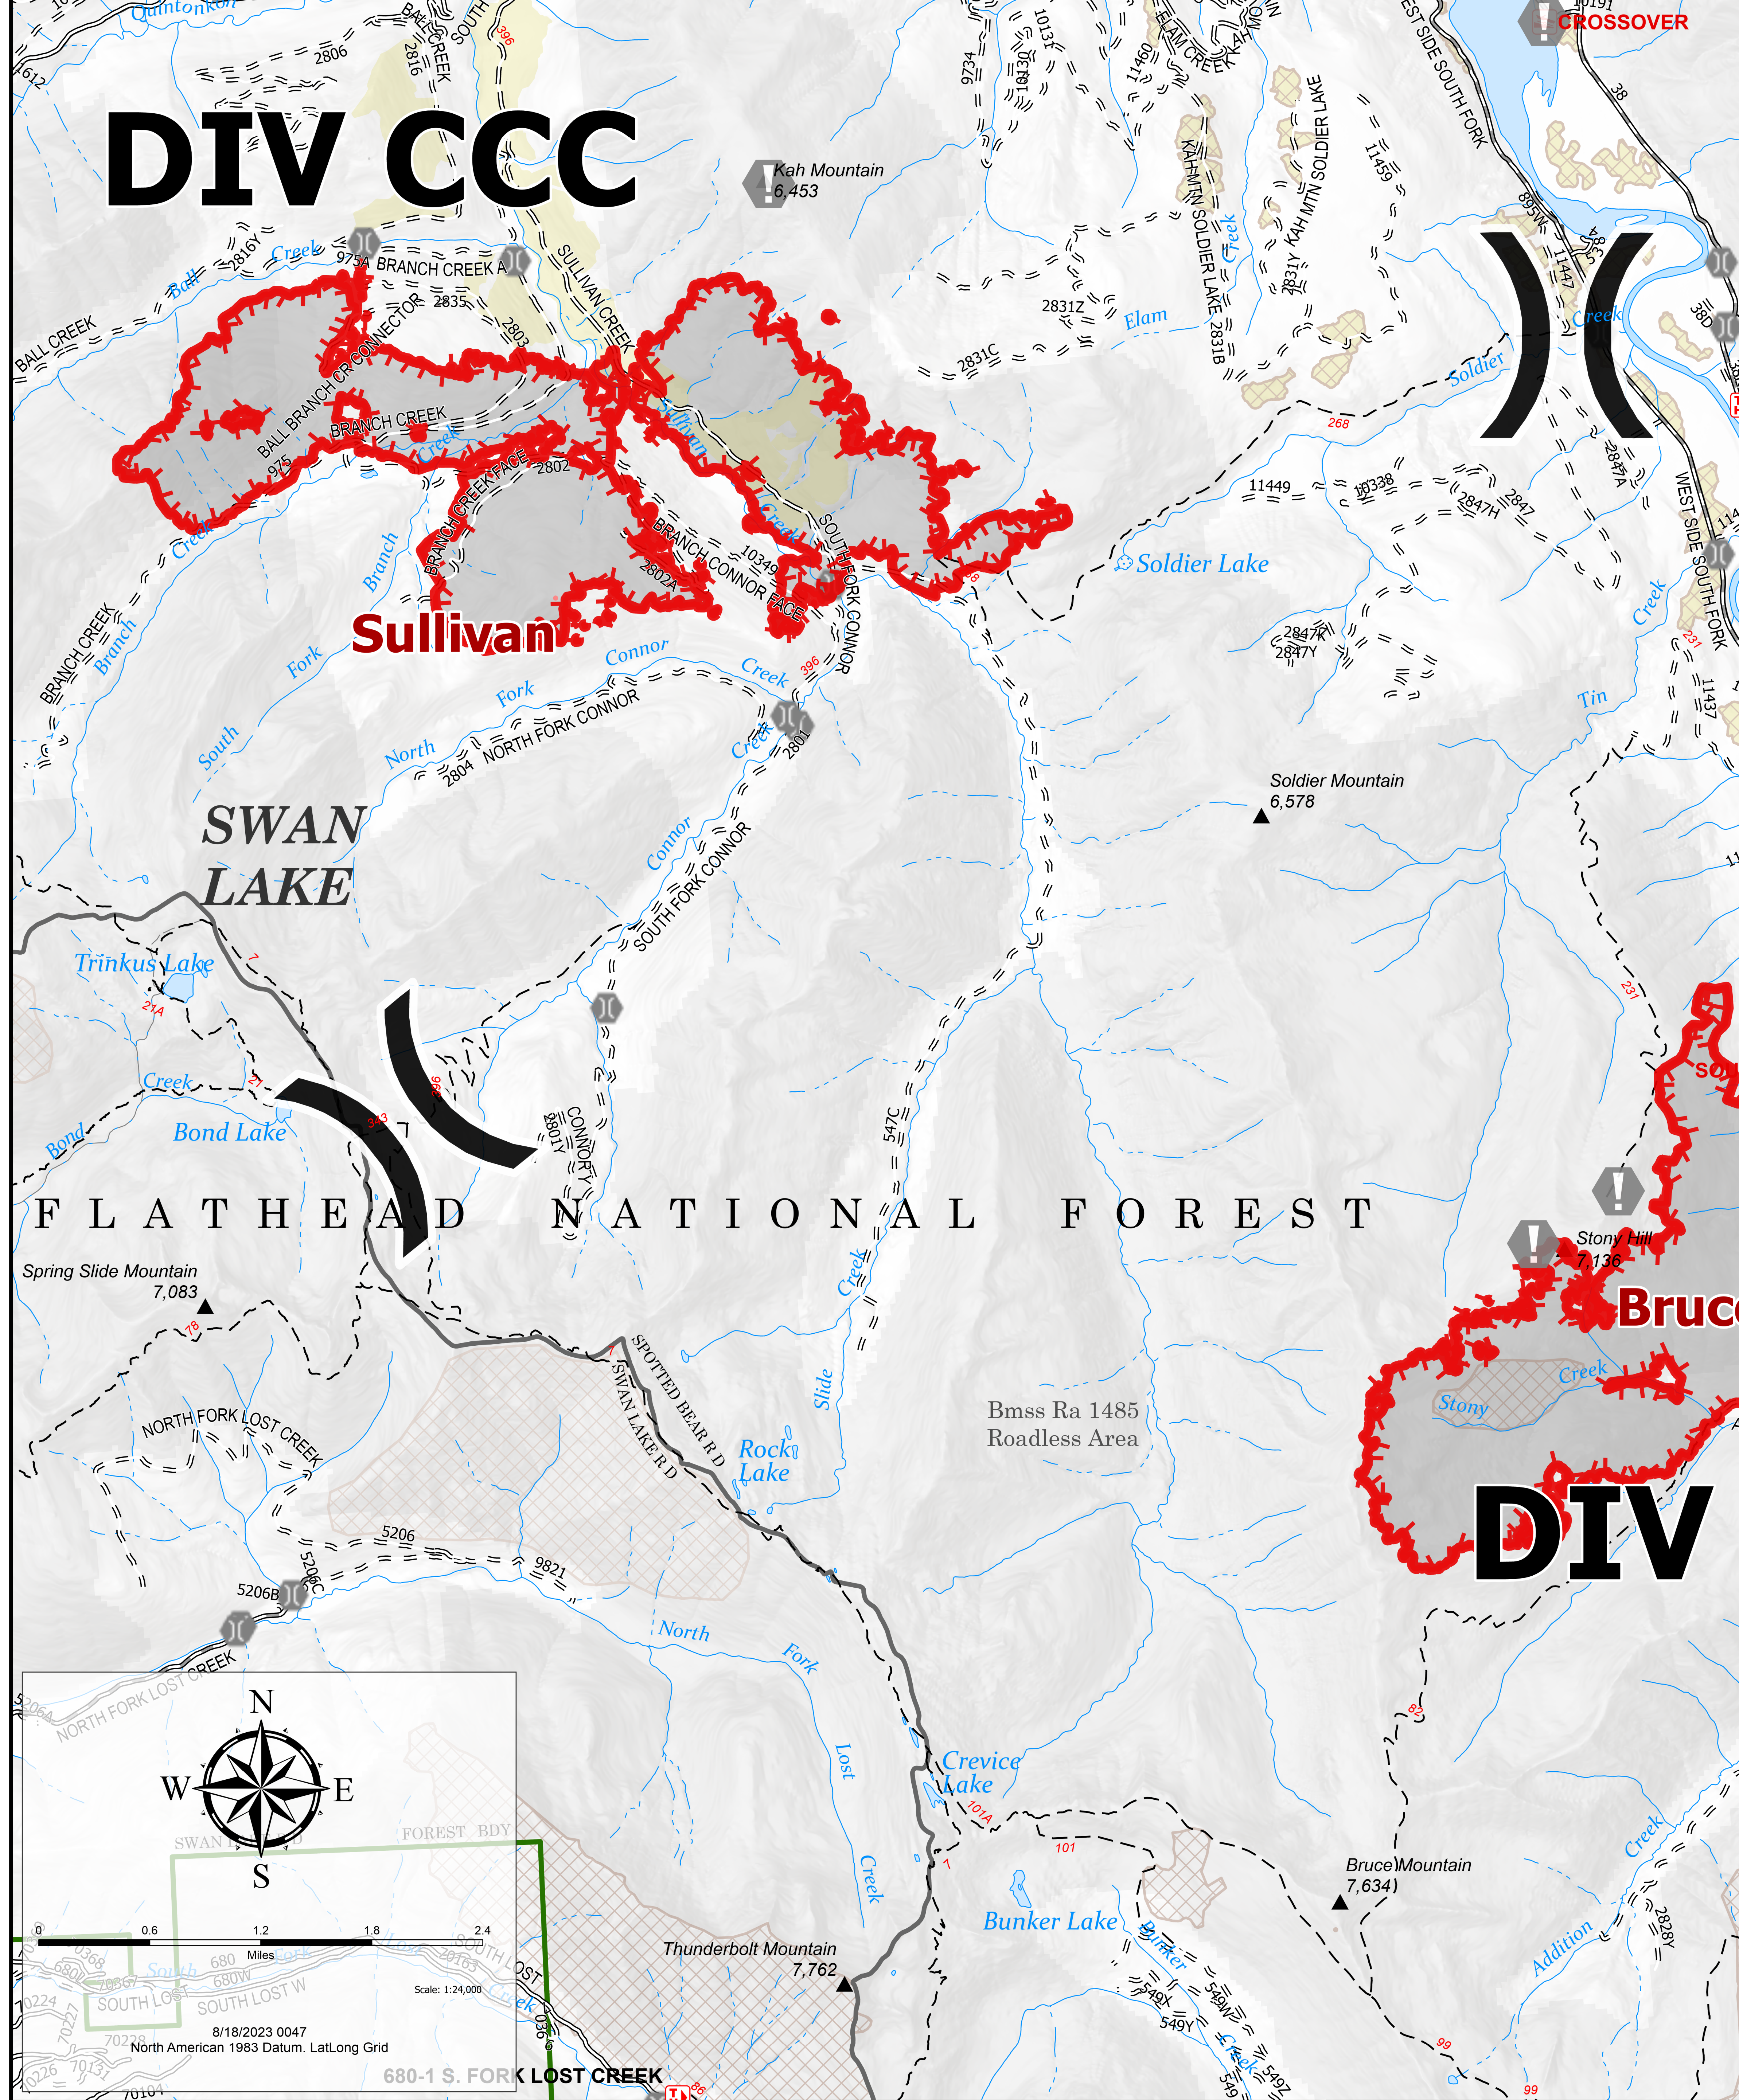

**Tin Soldier
Sullivan
MT-FNF-000495
Bruce
MT-FNF-000498
08/18/2023 0600**

- Helispot
- X Division Break
- Drop Point
- ⊙ Value at Risk
- ⊕ Structure Wrap
- ⊗ Completed Dozer Line
- ⌒ Completed Fuel Break
- ⊔ Completed Hand Line
- ⊔ Completed Mixed Construction Line
- ⊔ Completed Road as Line
- Highlighted Feature
- FS Wilderness Boundary
- ▨ Hazardous Fuels Treatments
- ▨ 2020s
- ▨ 2010s
- ▨ 2000s
- Timber Harvest Year**
- 2020s
- 2010s
- 2000s

DIV CCC

DIV NNN

8/18/2023 0047
North American 1983 Datum, Lat,Long Grid
680-1 S. FORK LOST CREEK