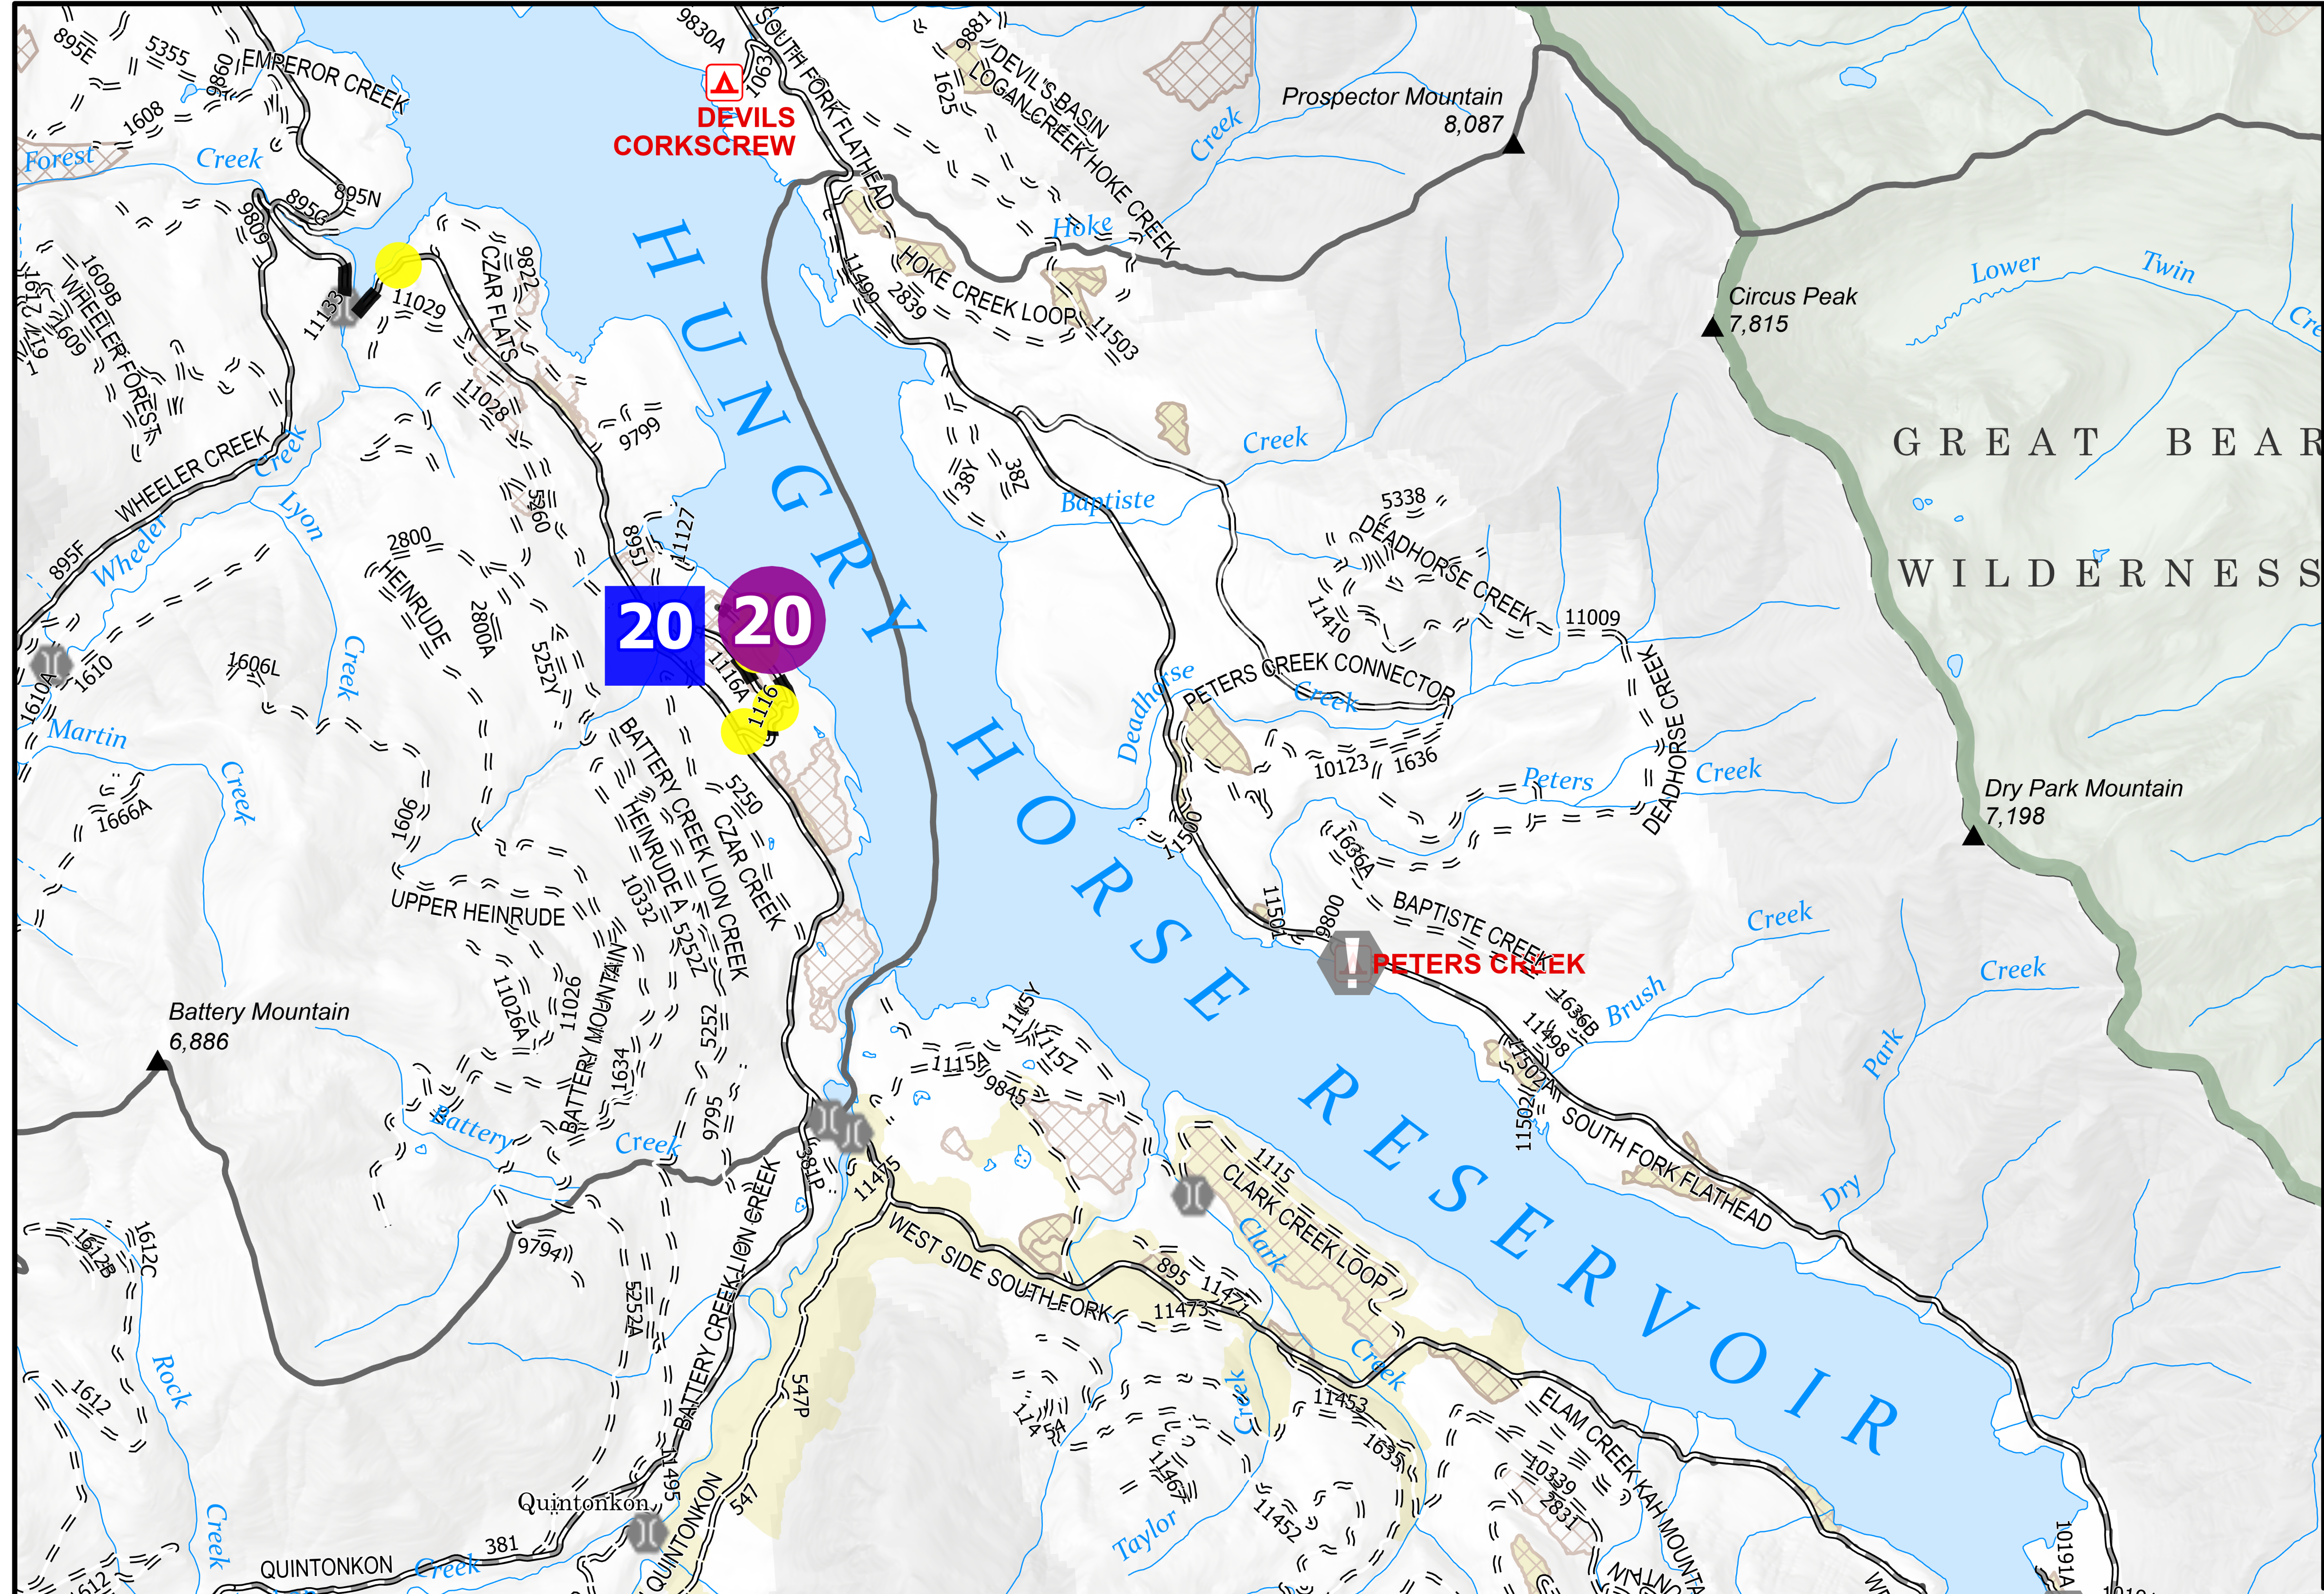

**Tin Soldier
Sullivan
MT-FNF-000495
Bruce
MT-FNF-000498
08/18/2023 0600**

- Helispot
- X Division Break
- Drop Point
- ⊙ Value at Risk
- ⊕ Structure Wrap
- ⊗ Completed Dozer Line
- ⌒ Completed Fuel Break
- ⊔ Completed Hand Line
- ⊔ Completed Mixed Construction Line
- ⊔ Completed Road as Line
- Highlighted Feature
- FS Wilderness Boundary
- ▨ Hazardous Fuels Treatments
- ▨ 2020s
- ▨ 2010s
- ▨ 2000s
- Timber Harvest Year**
- 2020s
- 2010s
- 2000s

DIV CCC

DIV NNN

8/18/2023 0047
North American 1983 Datum, Lat,Long Grid
680-1 S. FORK LOST CREEK