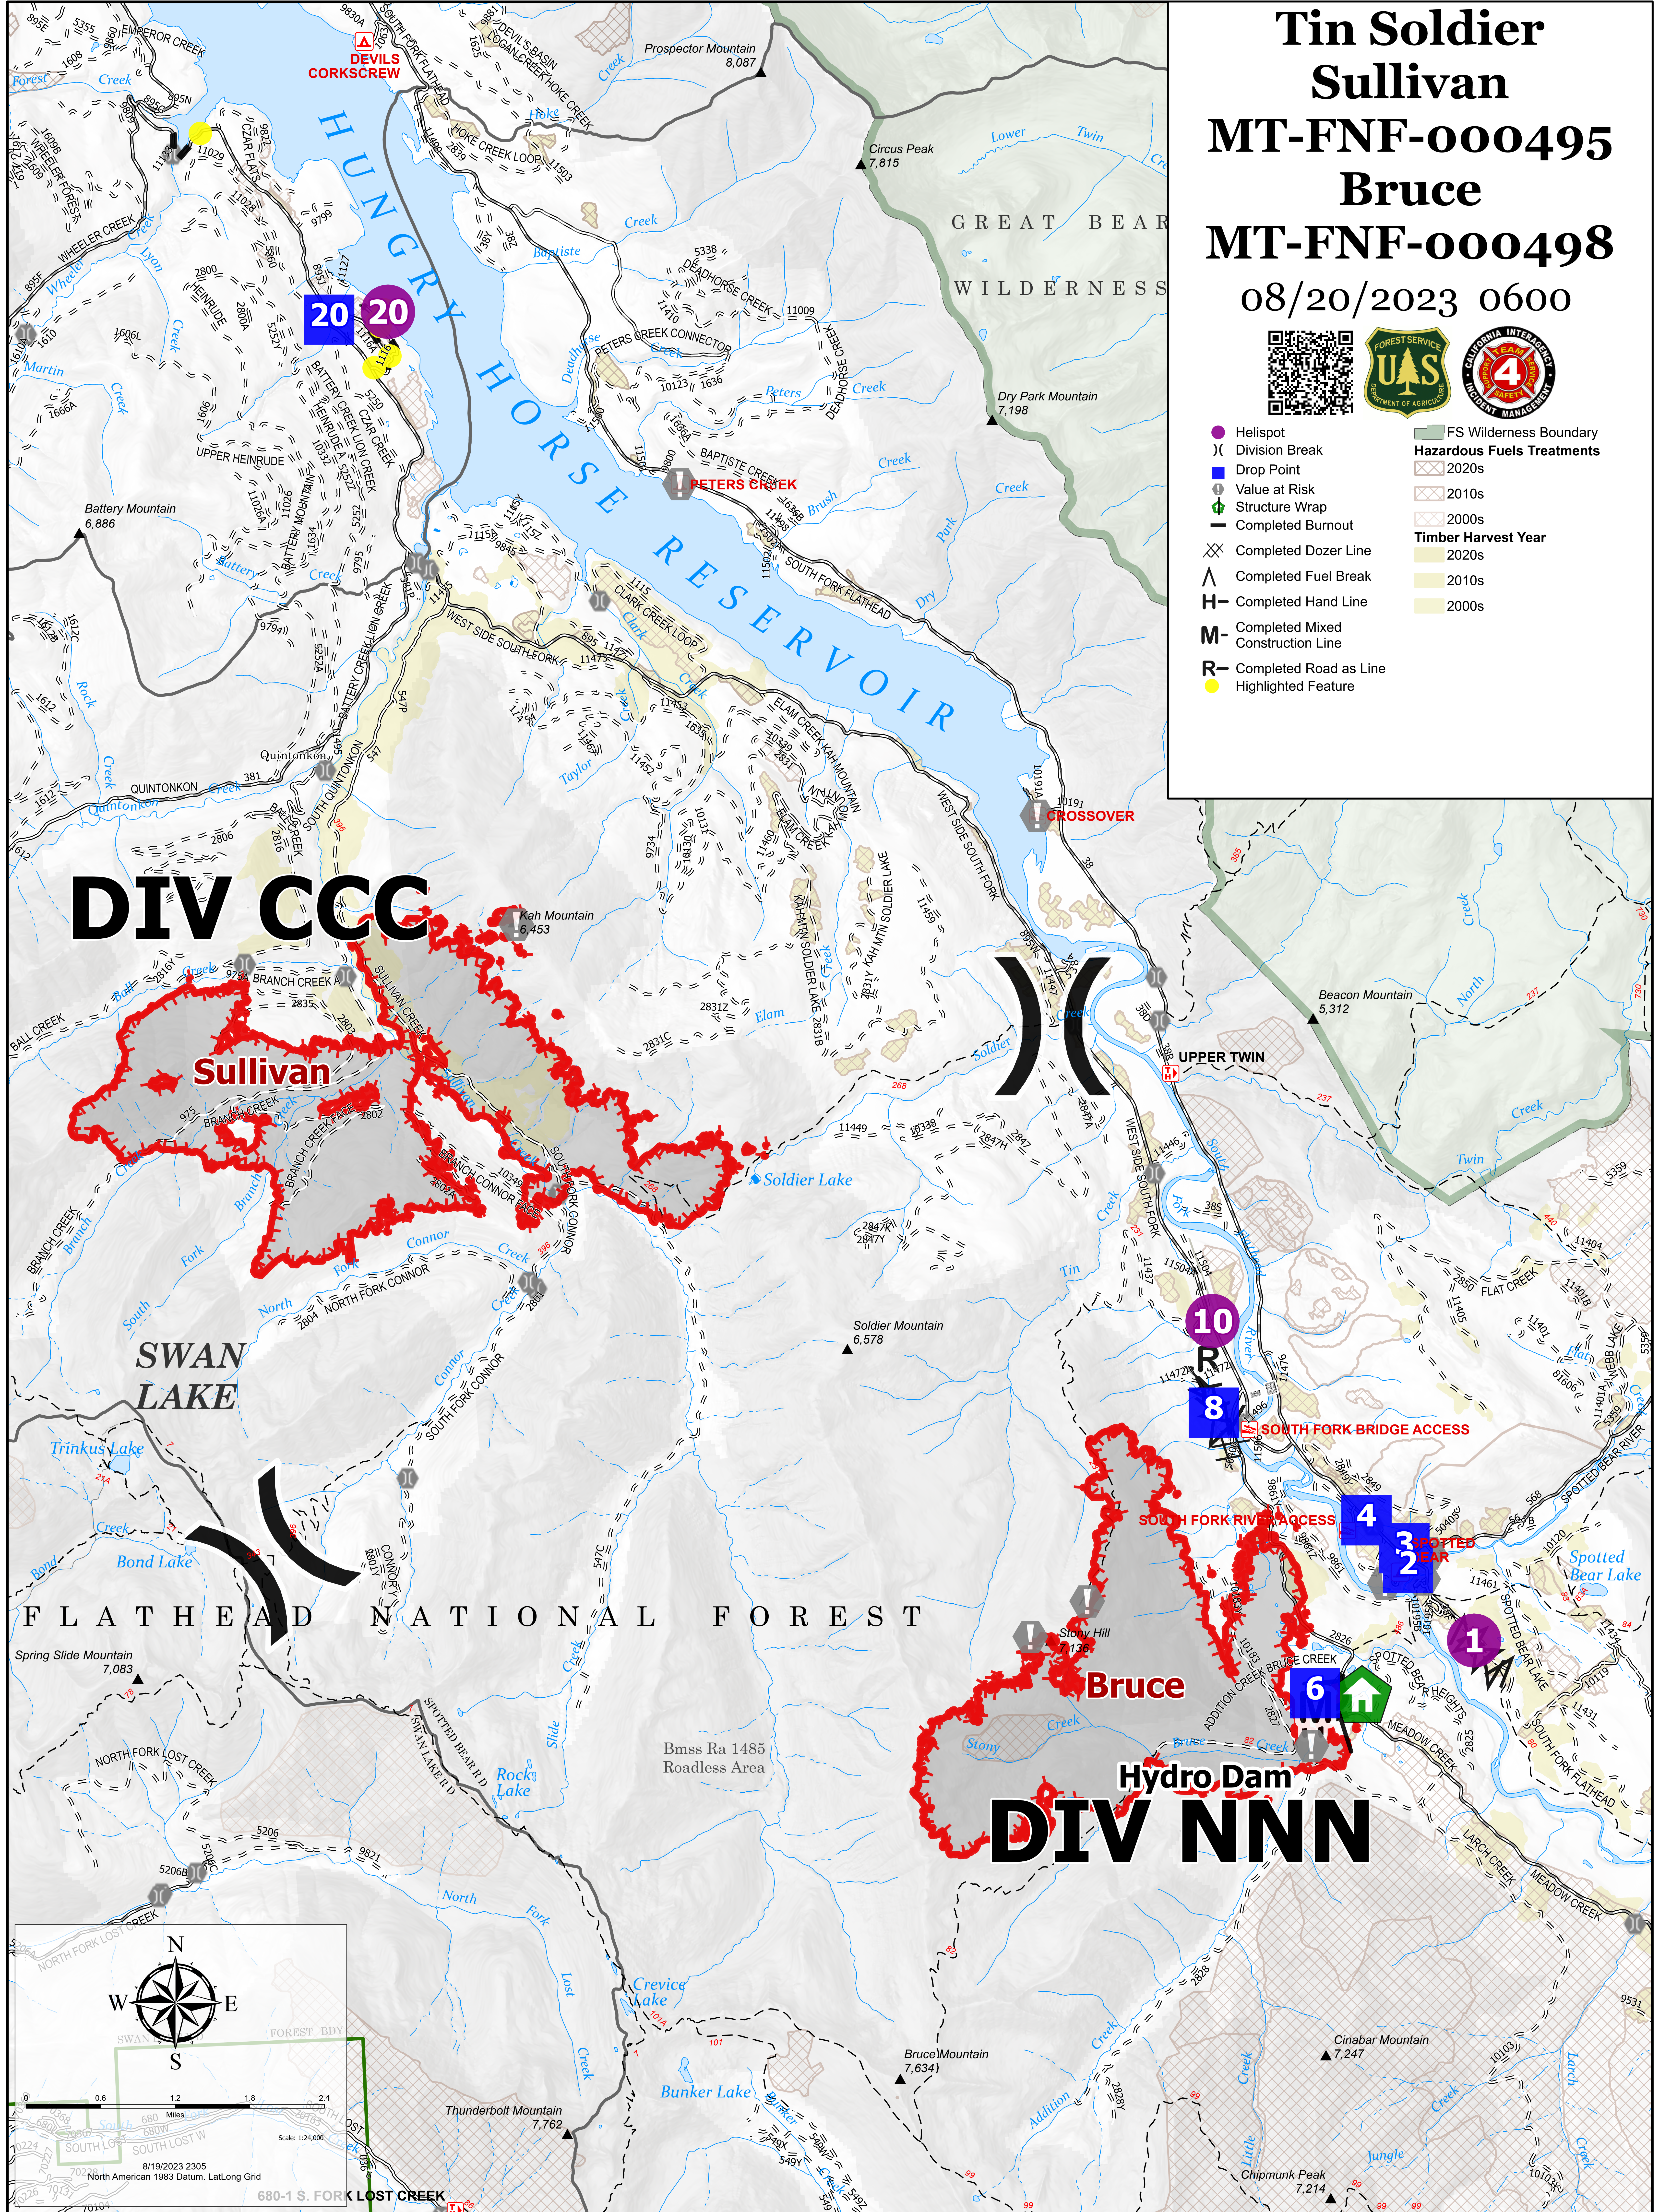

Tin Soldier Sullivan

MT-FNF-000495

Bruce

MT-FNF-000498

08/20/2023 0600

- Helispot
 - ⌘ Division Break
 - Drop Point
 - ⊙ Value at Risk
 - ⬆ Structure Wrap
 - Completed Burnout
 - ⊗ Completed Dozer Line
 - ⌘ Completed Fuel Break
 - ⊥ Completed Hand Line
 - M- Completed Mixed Construction Line
 - R- Completed Road as Line
 - Highlighted Feature
- FS Wilderness Boundary
 - Hazardous Fuels Treatments
 - 2020s
 - 2010s
 - 2000s
 - Timber Harvest Year
 - 2020s
 - 2010s
 - 2000s

DIV CCC

Sullivan

SWAN LAKE

FLATHEAD NATIONAL FOREST

Bruce

Hydro Dam
DIV NNN