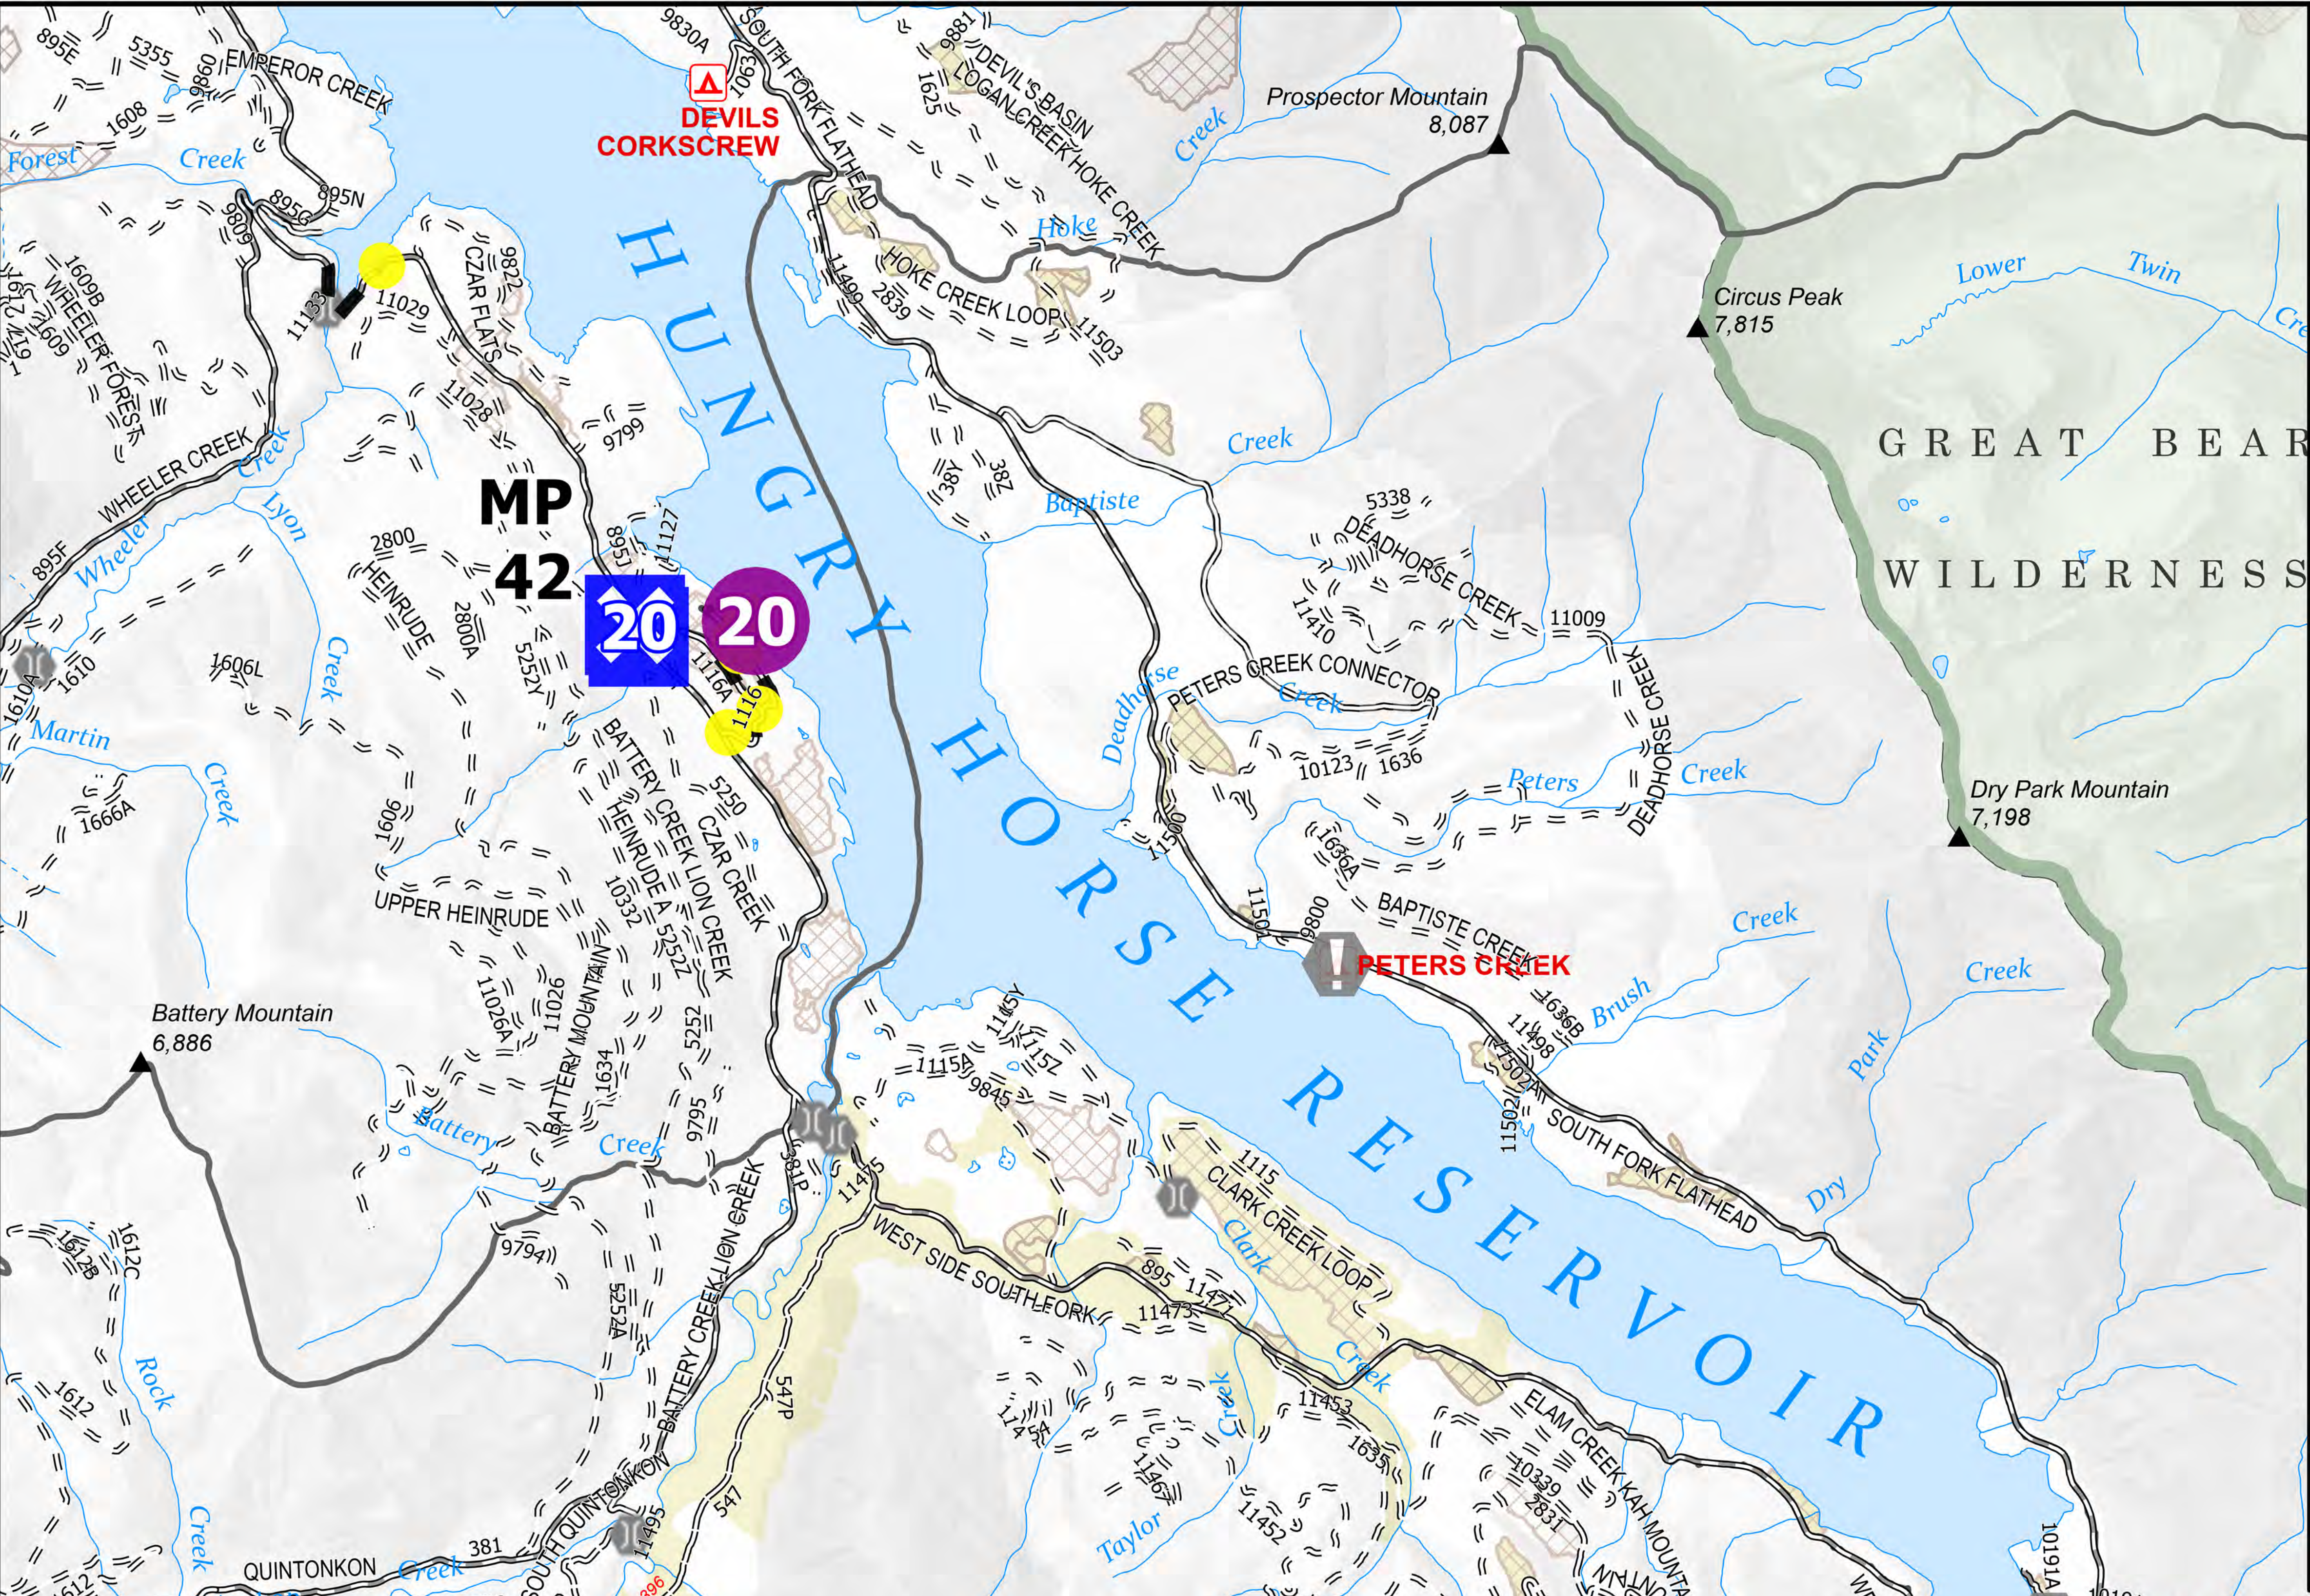

## MT-FNF-000498

08/21/2023 0600

- Helispot
- X Division Break
- Drop Point
- ⊠ Closure
- Value at Risk
- ⬆ Structure Wrap
- Completed Burnout
- X Completed Dozer Line
- ⌒ Completed Fuel Break
- H Completed Hand Line
- M Completed Mixed Construction Line
- R Completed Road as Line
- Highlighted Feature
- FS Wilderness Boundary
- Hazardous Fuels Treatments
- 2020s
- 2010s
- 2000s
- Timber Harvest Year**
- 2020s
- 2010s
- 2000s

## SWAN LAKE