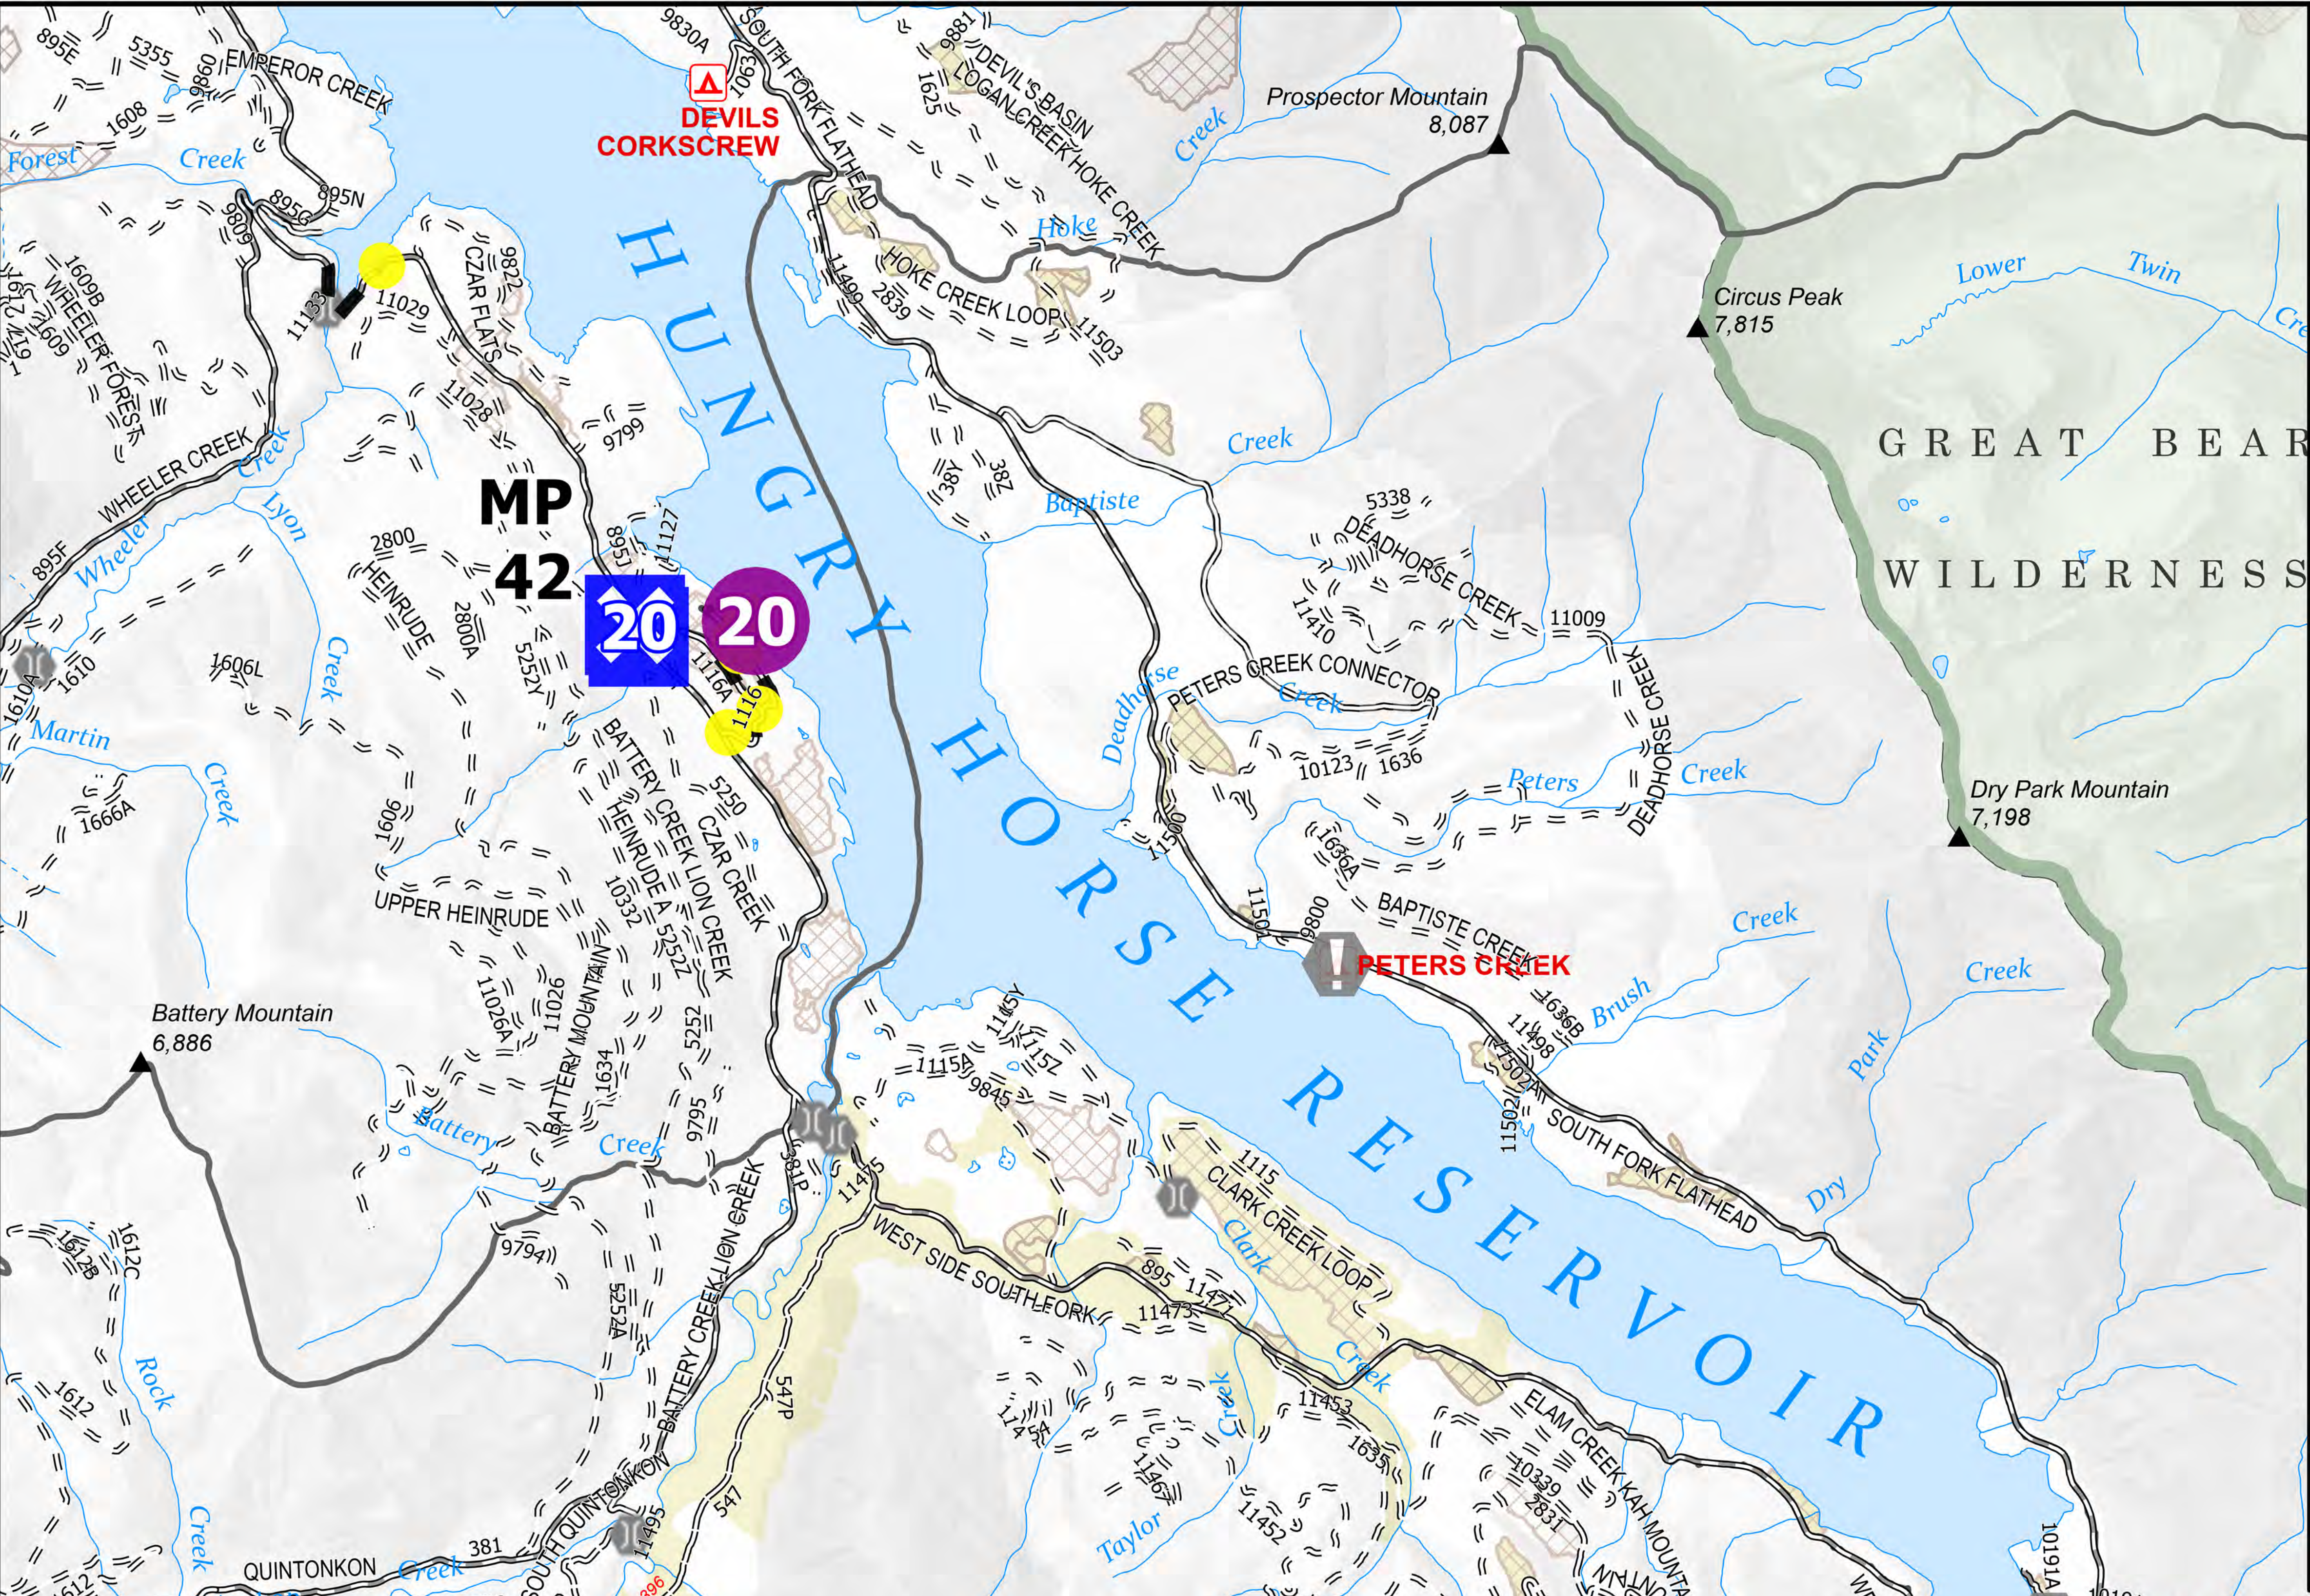

Tin Soldier Sullivan

MT-FNF-000495

Bruce

MT-FNF-000498

08/22/2023 0600

- Helispot
 - X Division Break
 - Drop Point
 - Closure
 - Value at Risk
 - + Structure Wrap
 - Completed Burnout
 - X Completed Dozer Line
 - ^ Completed Fuel Break
 - H Completed Hand Line
 - M Completed Mixed Construction Line
 - R Completed Road as Line
 - Highlighted Feature
- FS Wilderness Boundary
 - Hazardous Fuels Treatments
 - 2020s
 - 2010s
 - 2000s
 - Timber Harvest Year**
 - 2020s
 - 2010s
 - 2000s

DIV CCC

Sullivan

SWAN LAKE

FLATHEAD NATIONAL FOREST

Bruce

DIV NNN

Hydro Dam