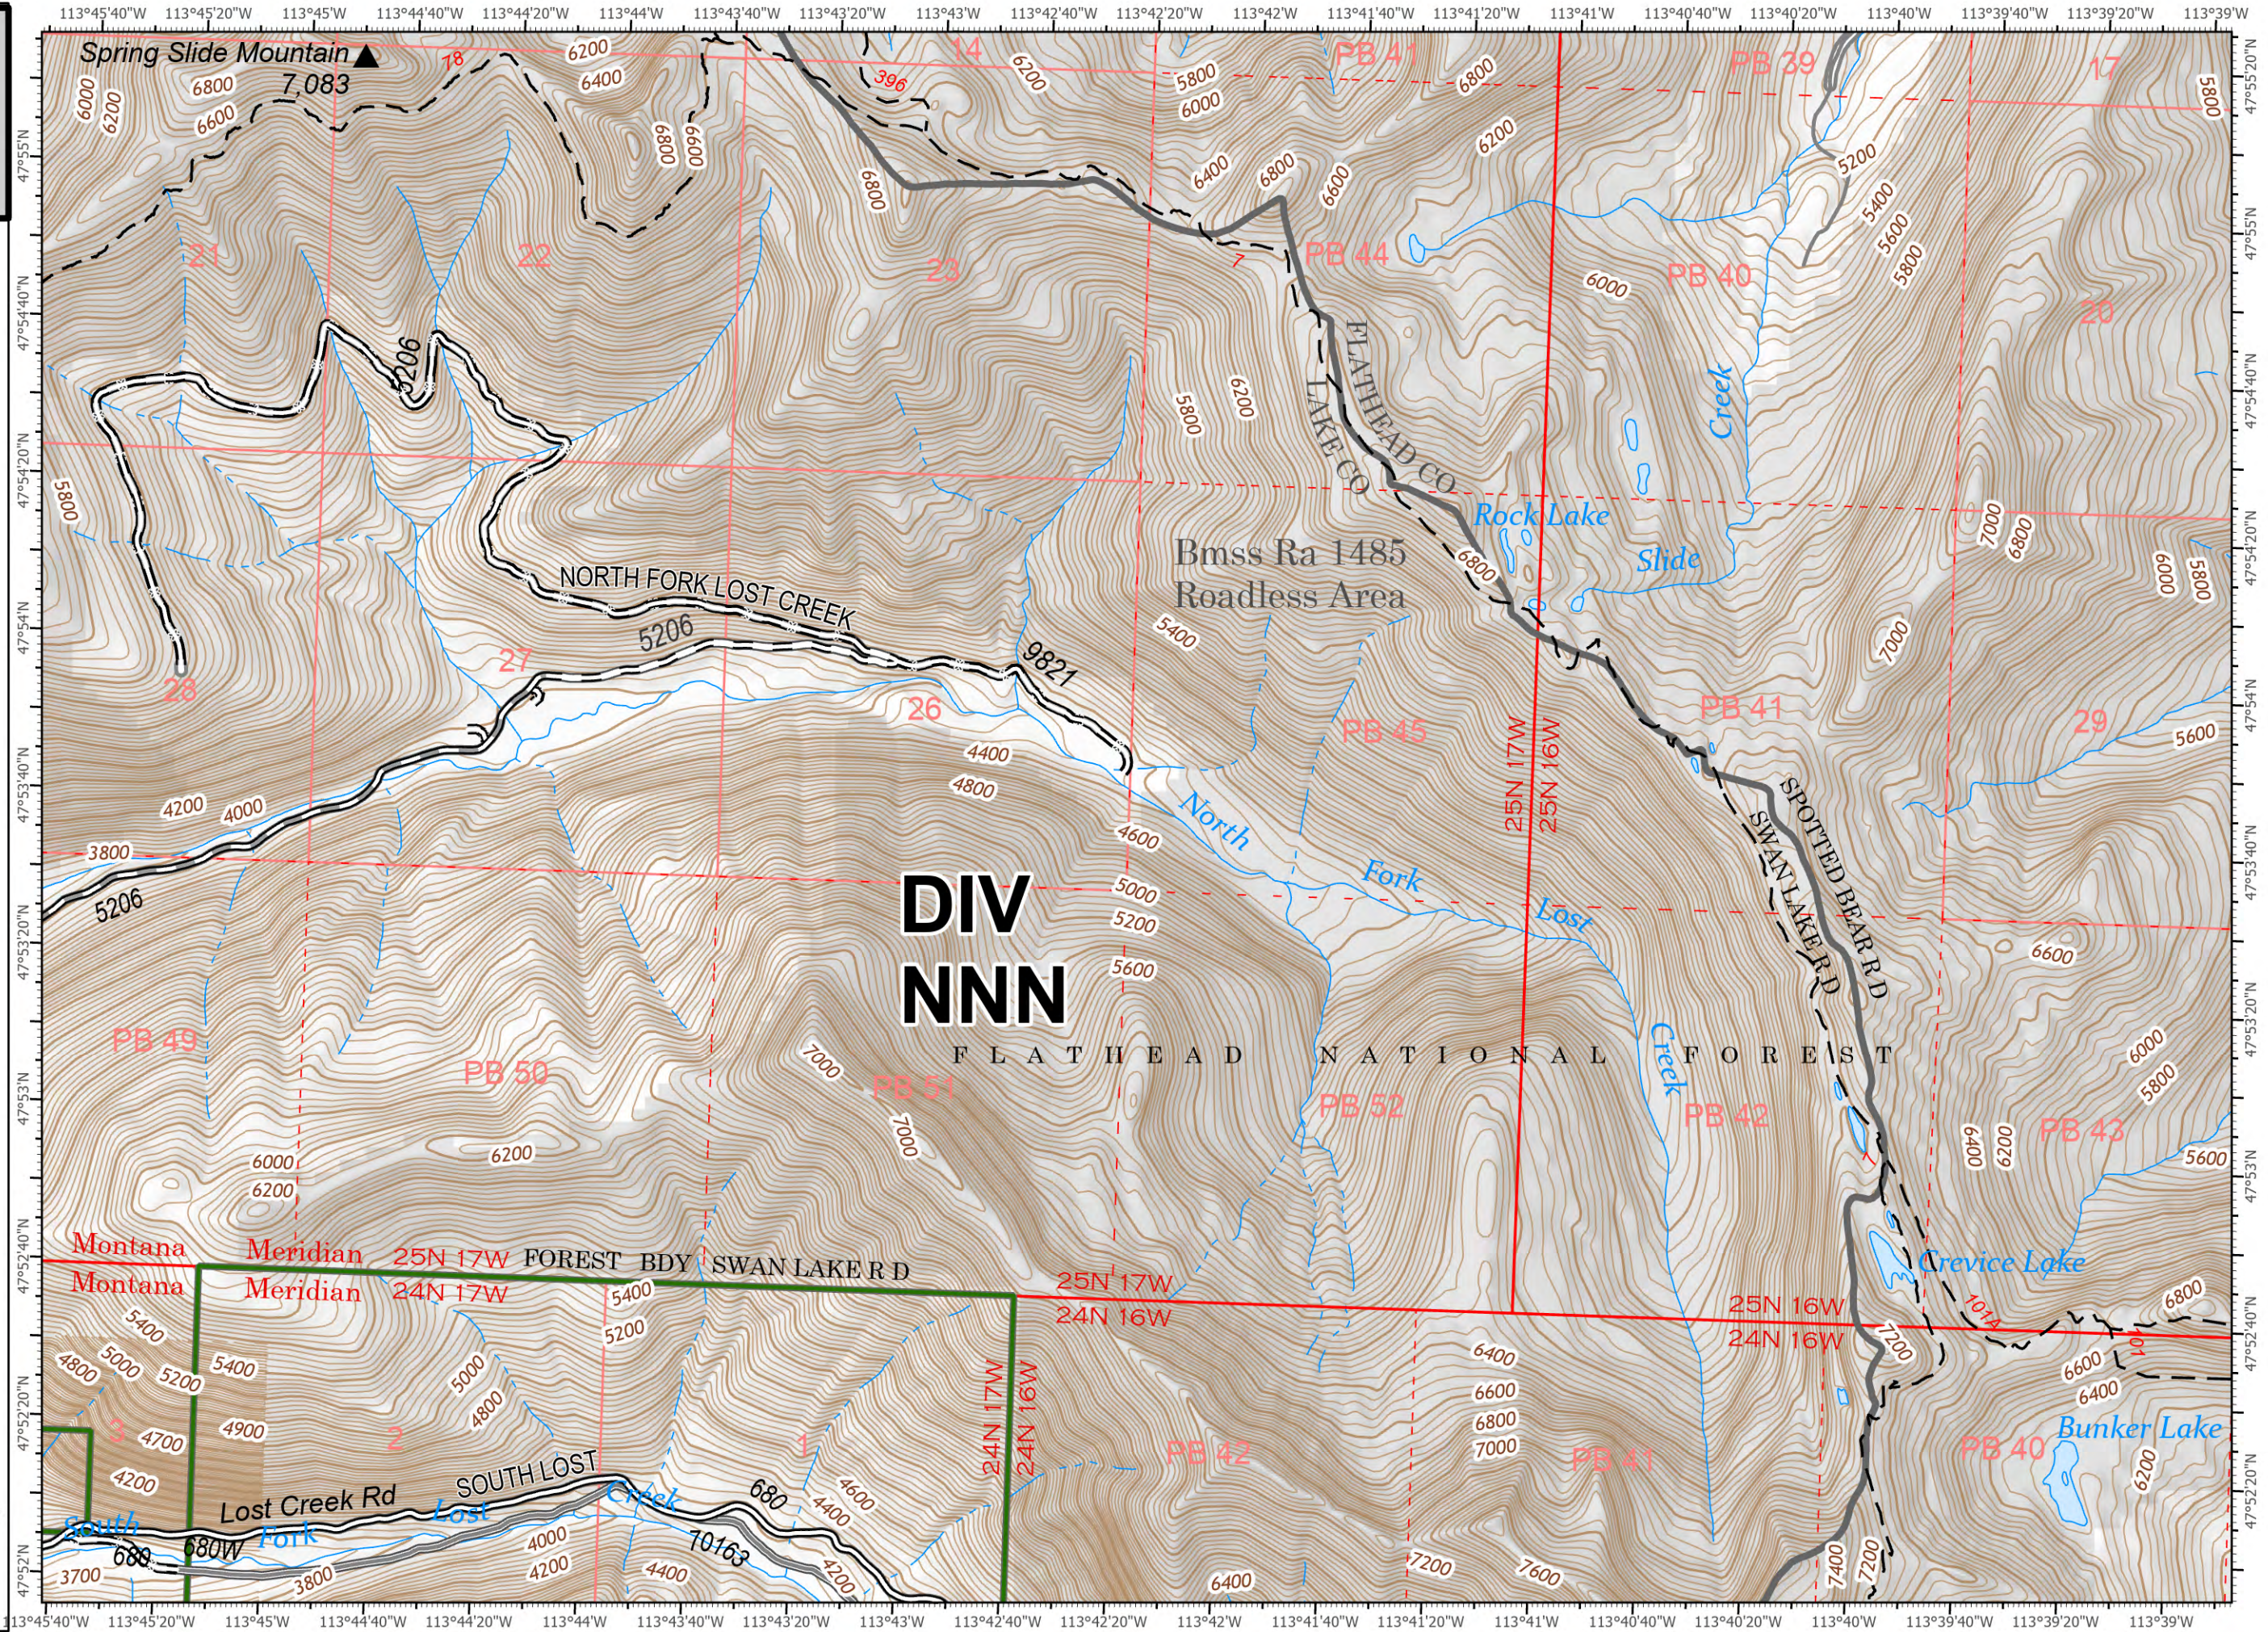

- Dirt Road
- Gravel Road
- Road, Not Maintained

DIV NNN

1	2
6	3
5	4

Scale: 1:24,000
0 0.25 0.5 Miles