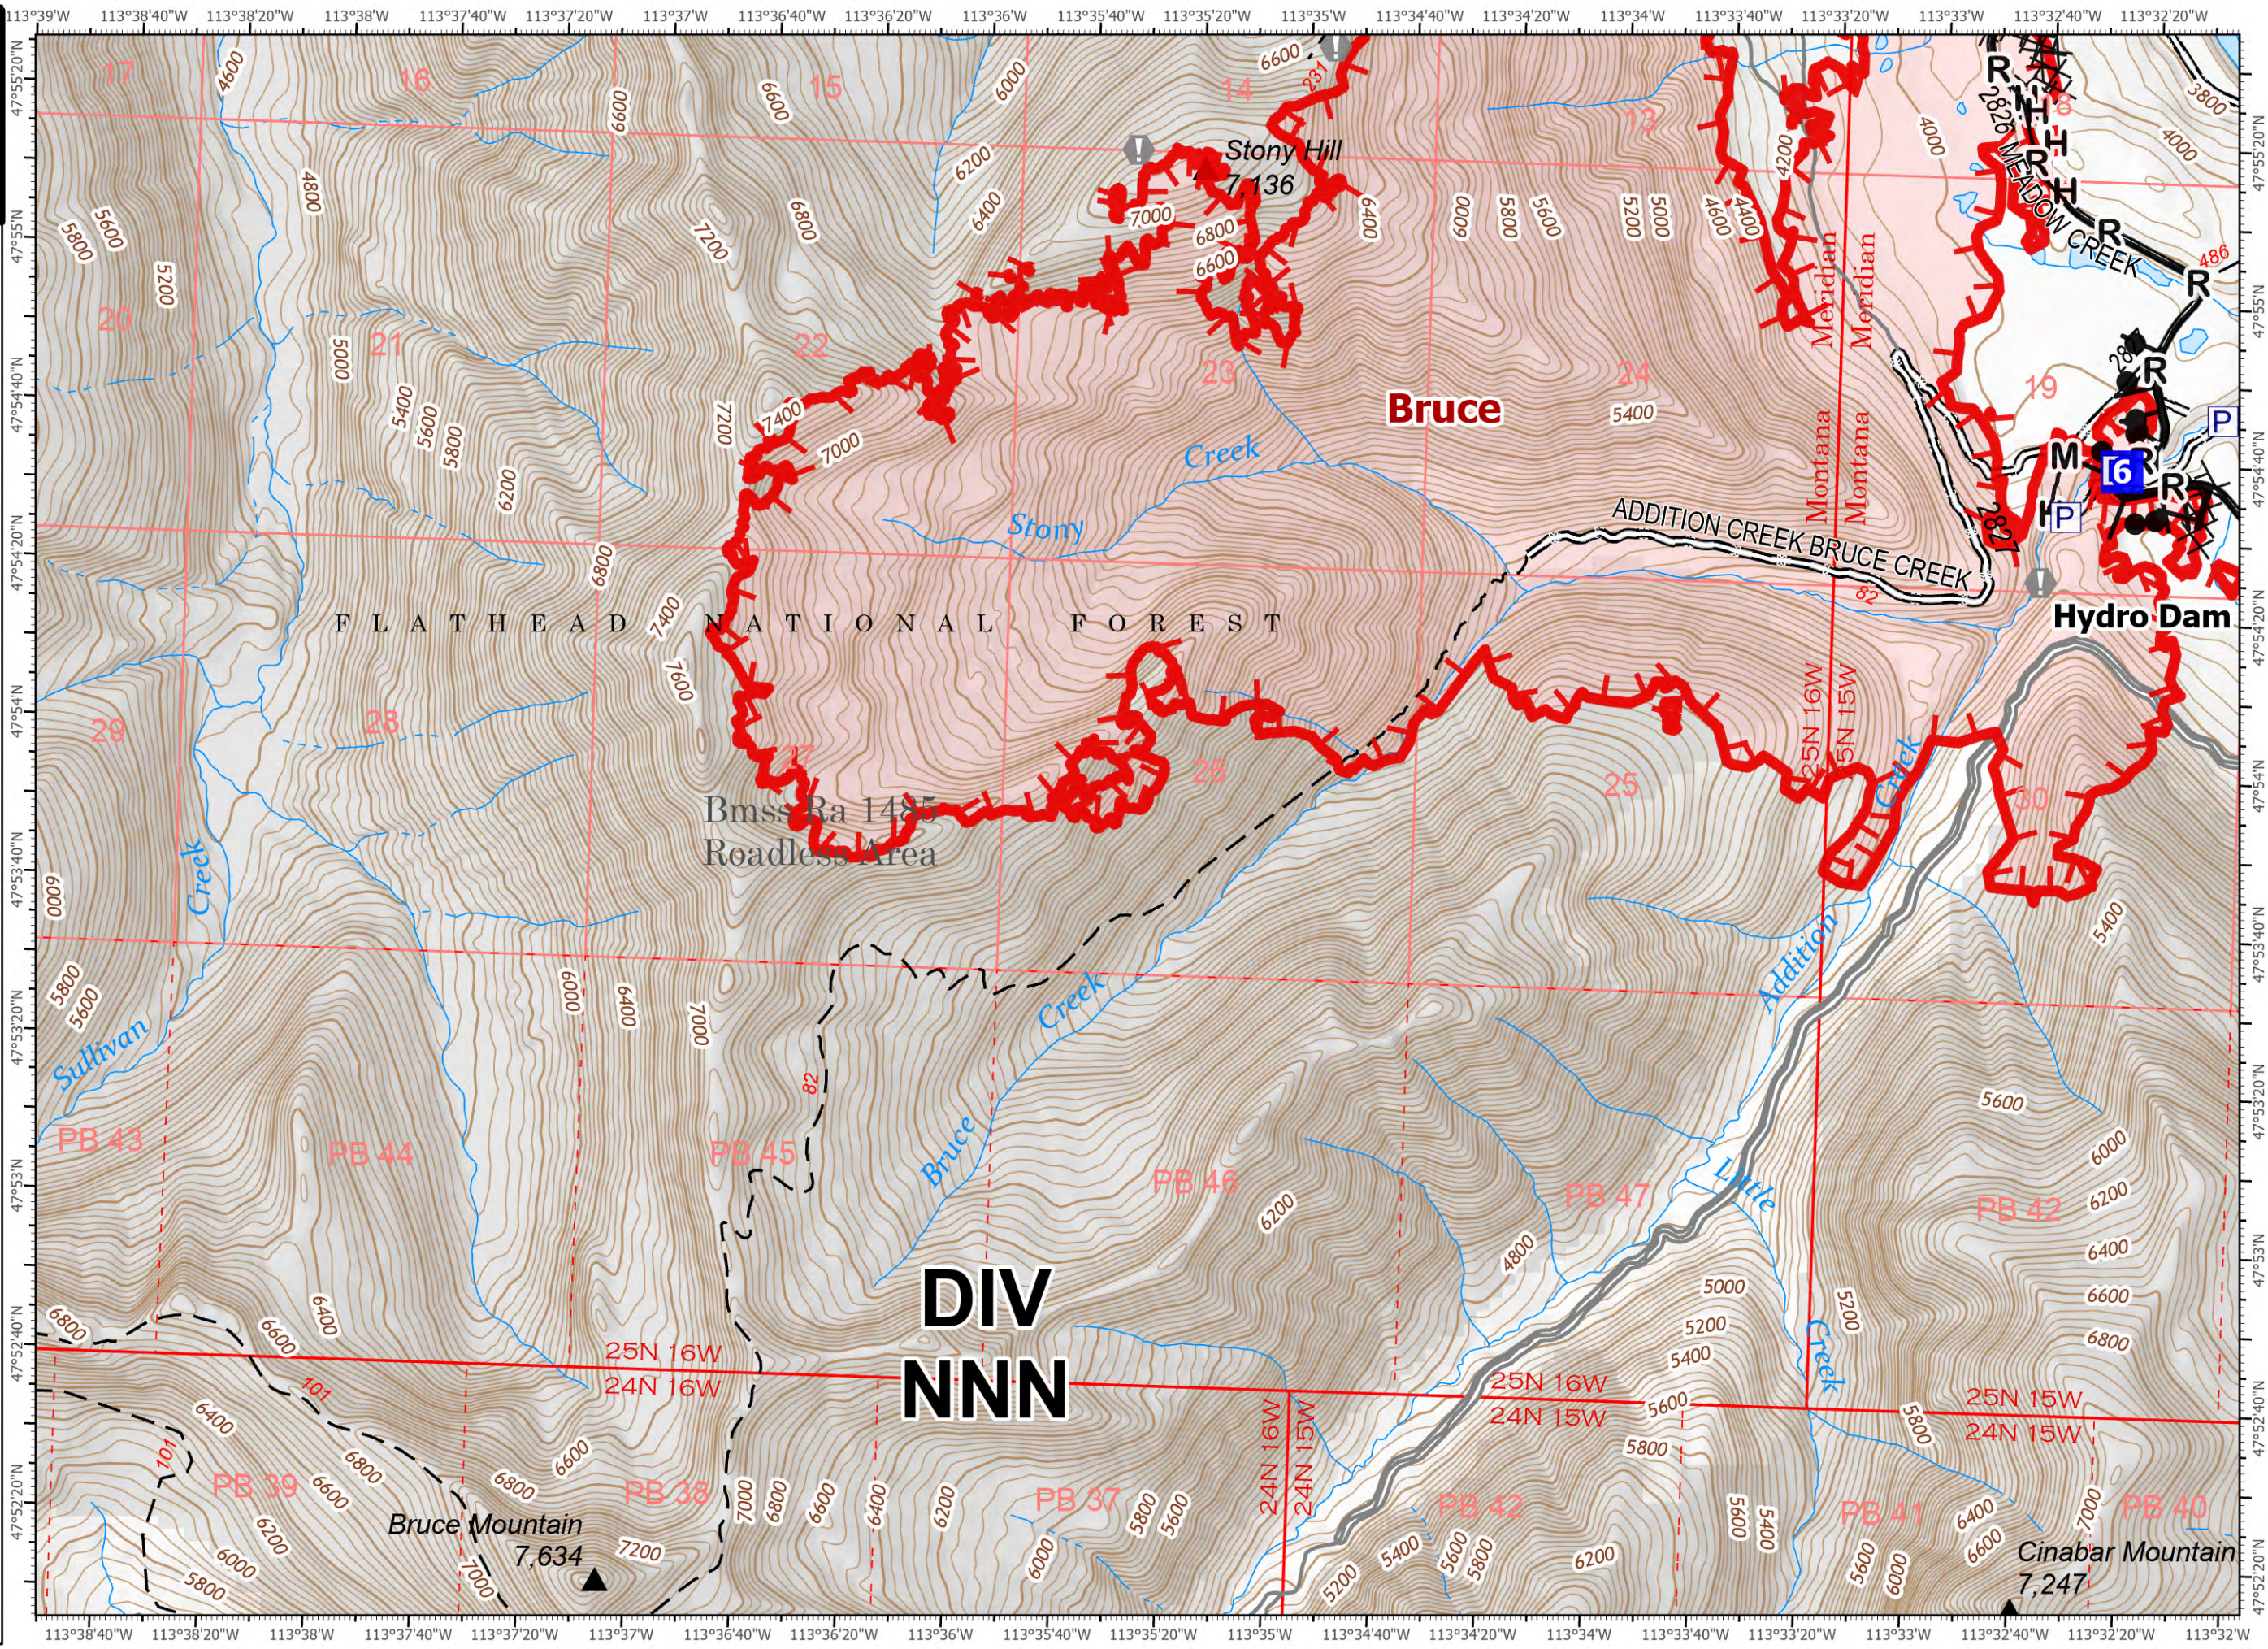

IAP

Tin Soldier

MT-FNF-000535

08/21/2023
0600

- Helispot
-) Division Break
- Drop Point
- Staging Area
- ⚠ Lookout
- ⚠ Value at Risk
- ⚠ Completed Burnout
- ⊘ Completed Dozer Line
- ⊘ Completed Fuel Break
- ⊘ Completed Hand Line
- ⊘ Completed Mixed Construction Line
- ⊘ Completed Road as Line
- Uncontained
- ▭ Wildfire Daily Fire Perimeter
- ▭ Map Grid Index
- ▭ Administrative FS Boundary
- ▭ USFS Wilderness
- ▭ USFS Roadless Areas
- ▭ Structure
- ▭ Forest Service Roads Open
- ▭ Forest Service Roads Closed
- ▭ Secondary Highway
- ▭ Secondary Dirt
- ▭ Secondary Highway
- ▭ Secondary Paved
- ▭ Secondary Dirt
- ▭ Trail

1	2
6	8
5	4

Scale: 1:24,000
8/22/2023 0111

Sullivan

- Helispot
- Drop Point
- Staging Area
- Lookout
- Value at Risk
- Other Property
- Pump
- Water Tank
- Uncontained
- Completed Dozer Line
- Completed Fuel Break
- Completed Hand Line
- Completed Road as Line
- Wildfire Daily Fire Perimeter
- Structure
- Dirt Road
- Gravel Road
- Road, Not Maintained

**DIV
NNN**

Bmss Ra 1485
Roadless Area

Soldier Mountain
6,578

FLATHEAD NATIONAL FOREST

Sullivan

Bruce

**SOUTH FORK
BRIDGE ACCESS**

**SOUTH FORK
RIVER ACCESS**

DIV NNN

1	2
6	3
5	4

0 0.25 0.5
Miles Scale: 1:24,000

- Drop Point
- Value at Risk
- Pump
- Uncontained
- Completed Burnout
- Completed Dozer Line
- Completed Hand Line
- Completed Mixed Construction Line
- Completed Road as Line
- Wildfire Daily Fire Perimeter
- Structure
- Dirt Road
- Gravel Road
- Road, Not Maintained