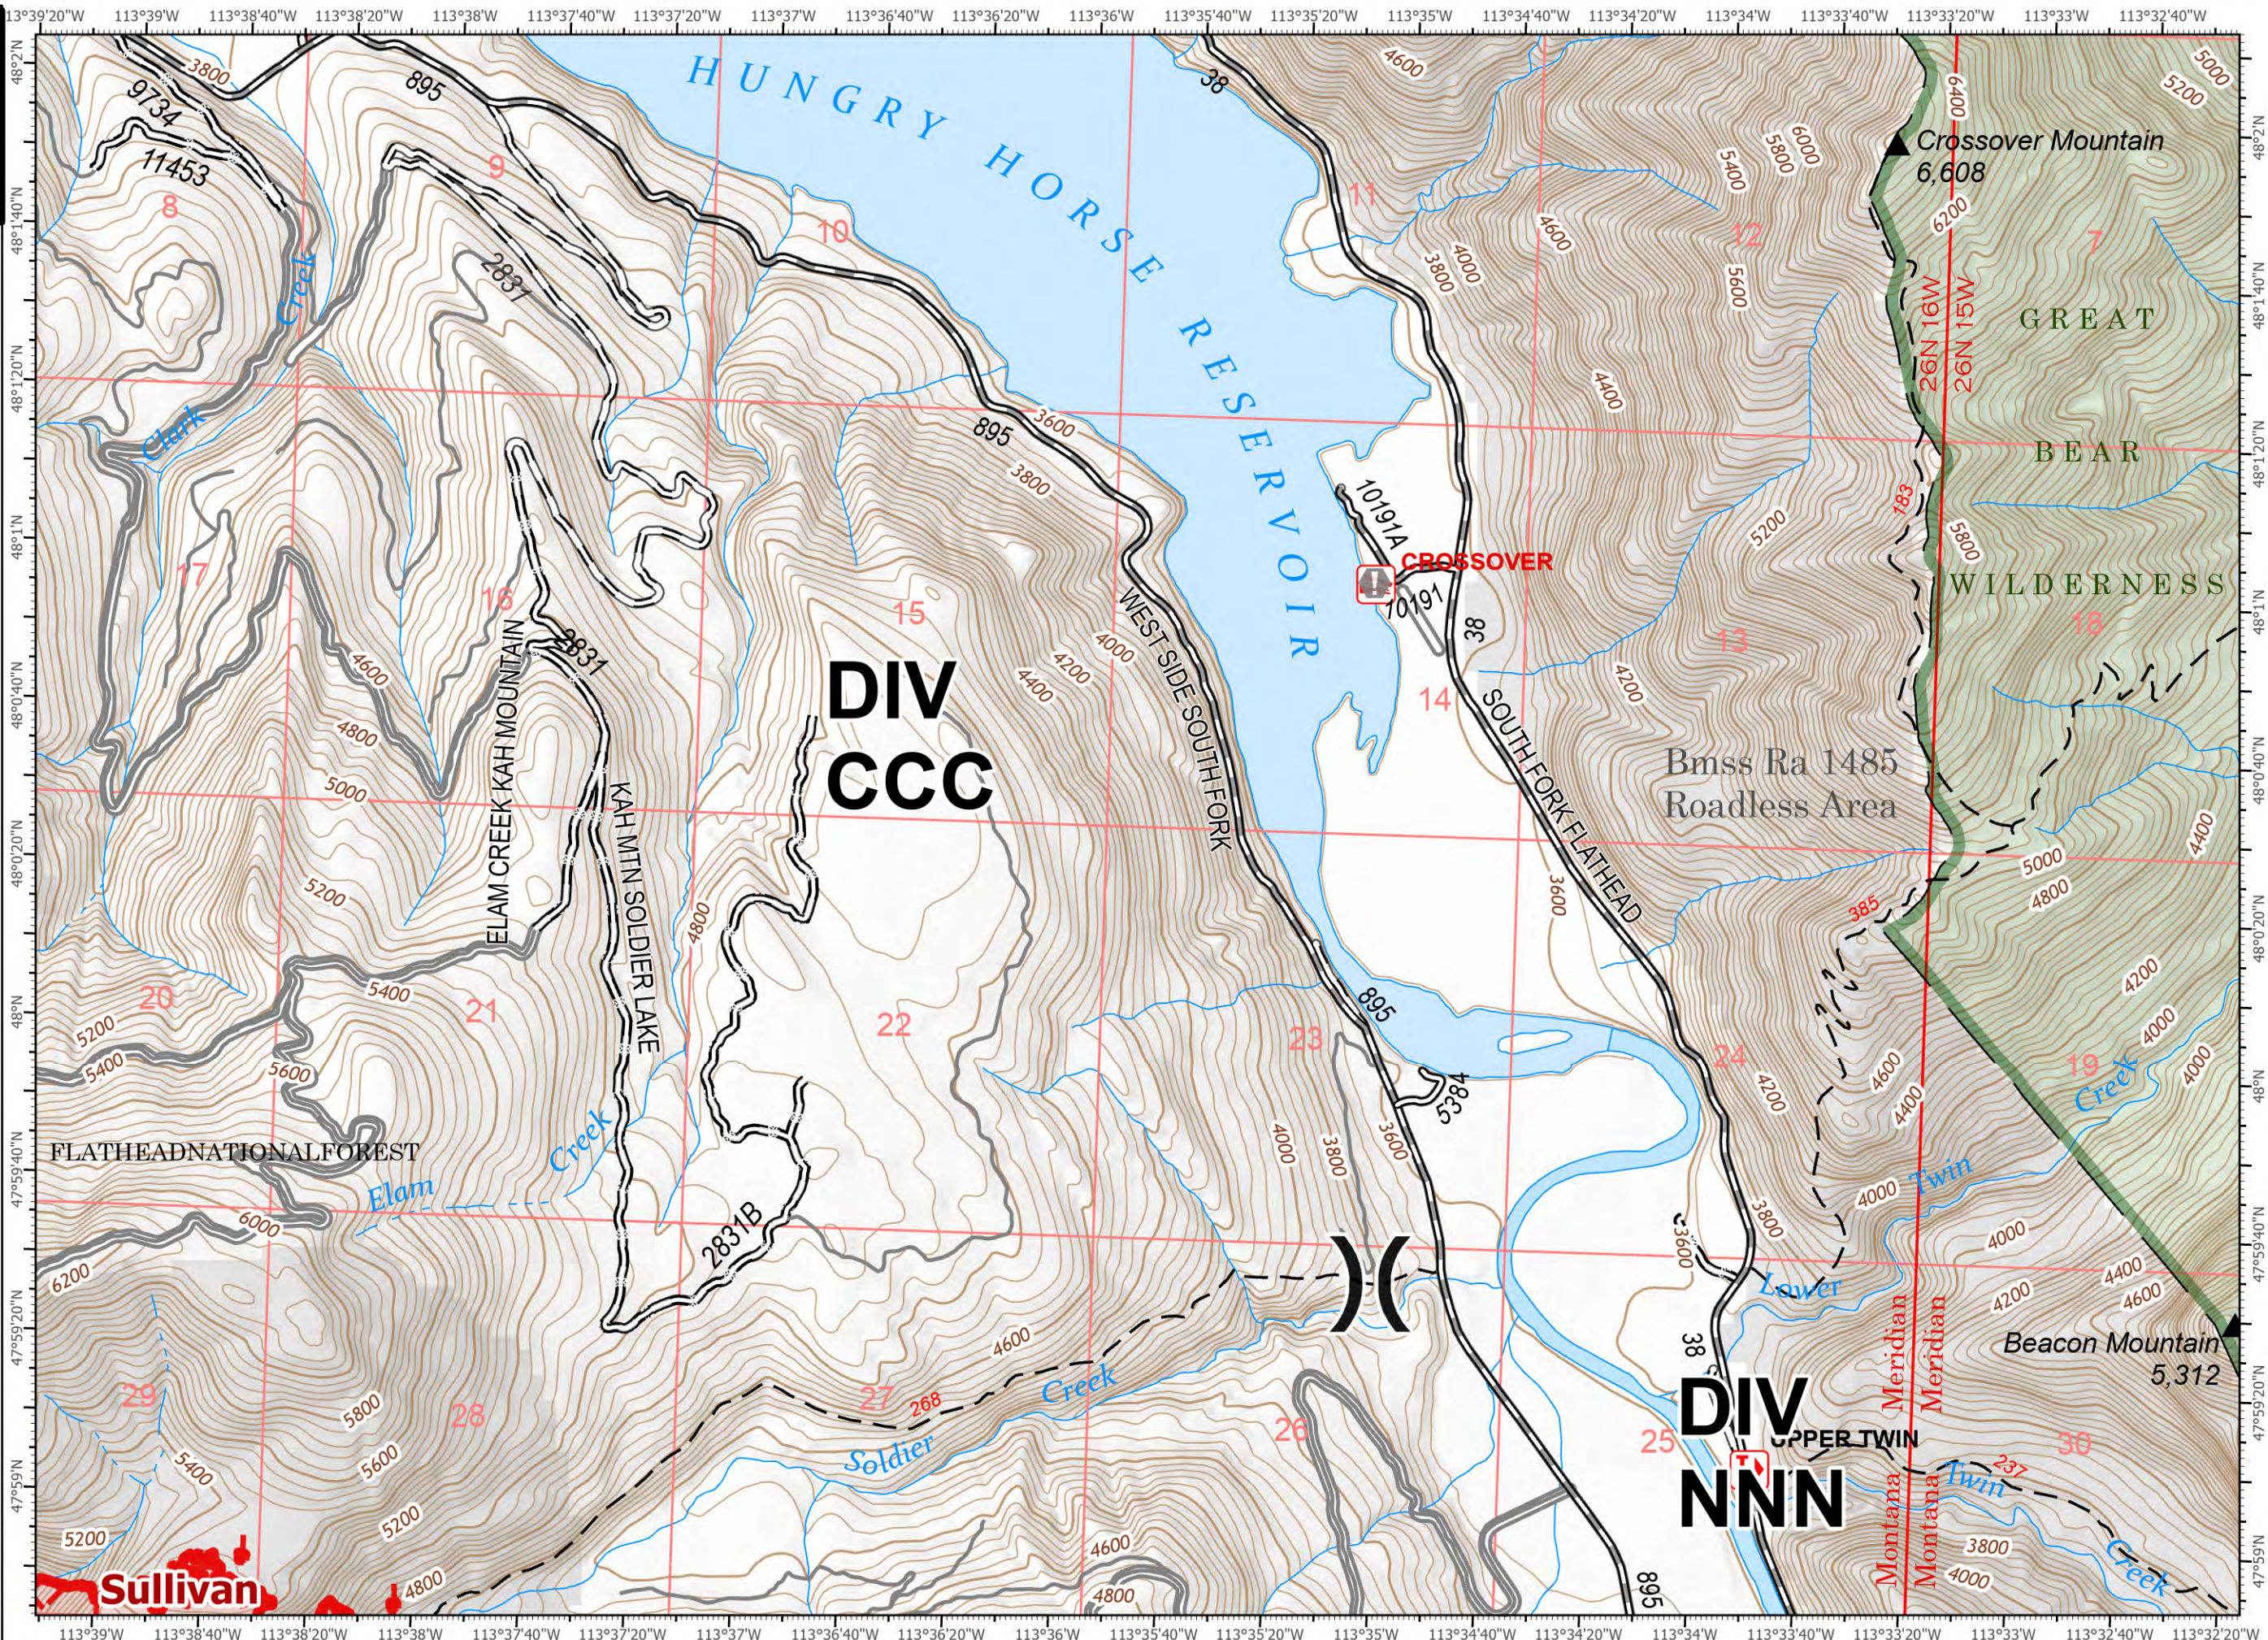

IAP

Tin Soldier

MT-FNF-000535

08/21/2023
0600

- Helispot
-) Division Break
- Drop Point
- Staging Area
- ⚠ Lookout
- ⚠ Value at Risk
- ⚠ Completed Burnout
- ⊘ Completed Dozer Line
- ⊘ Completed Fuel Break
- ⊘ Completed Hand Line
- ⊘ Completed Mixed Construction Line
- ⊘ Completed Road as Line
- Uncontained
- ▭ Wildfire Daily Fire Perimeter
- ▭ Map Grid Index
- ▭ Administrative FS Boundary
- ▭ USFS Wilderness
- ▭ USFS Roadless Areas
- ▭ Structure
- ▭ Forest Service Roads Open
- ▭ Forest Service Roads Closed
- ▭ Secondary Highway
- ▭ Secondary Dirt
- ▭ Secondary Highway
- ▭ Secondary Paved
- ▭ Secondary Dirt
- ▭ Trail

0 0.85 1.7
Miles Scale: 1:80,000

8/22/2023 0112
North American 1983
Datum: LatLong Grid

IAP - PAGE 1

Tin Soldier

MT-FNF-000535

08/22/2023
0600

- Value at Risk
- Uncontained
- Wildfire Daily Fire Perimeter
- Structure
- Dirt Road
- Gravel Road
- Road, Not Maintained

1	2
6	8
5	4

Scale: 1:24,000
8/22/2023 0111

Sullivan

- Helispot
- Drop Point
- Staging Area
- Lookout
- Value at Risk
- Other Property
- Pump
- Water Tank
- Uncontained
- Completed Dozer Line
- Completed Fuel Break
- Completed Hand Line
- Completed Road as Line
- Wildfire Daily Fire Perimeter
- Structure
- Dirt Road
- Gravel Road
- Road, Not Maintained

**DIV
NNN**

Bmss Ra 1485
Roadless Area

Soldier Mountain
6,578

FLATHEAD NATIONAL FOREST

Sullivan

Bruce

**SOUTH FORK
BRIDGE ACCESS**

**SOUTH FORK
RIVER ACCESS**