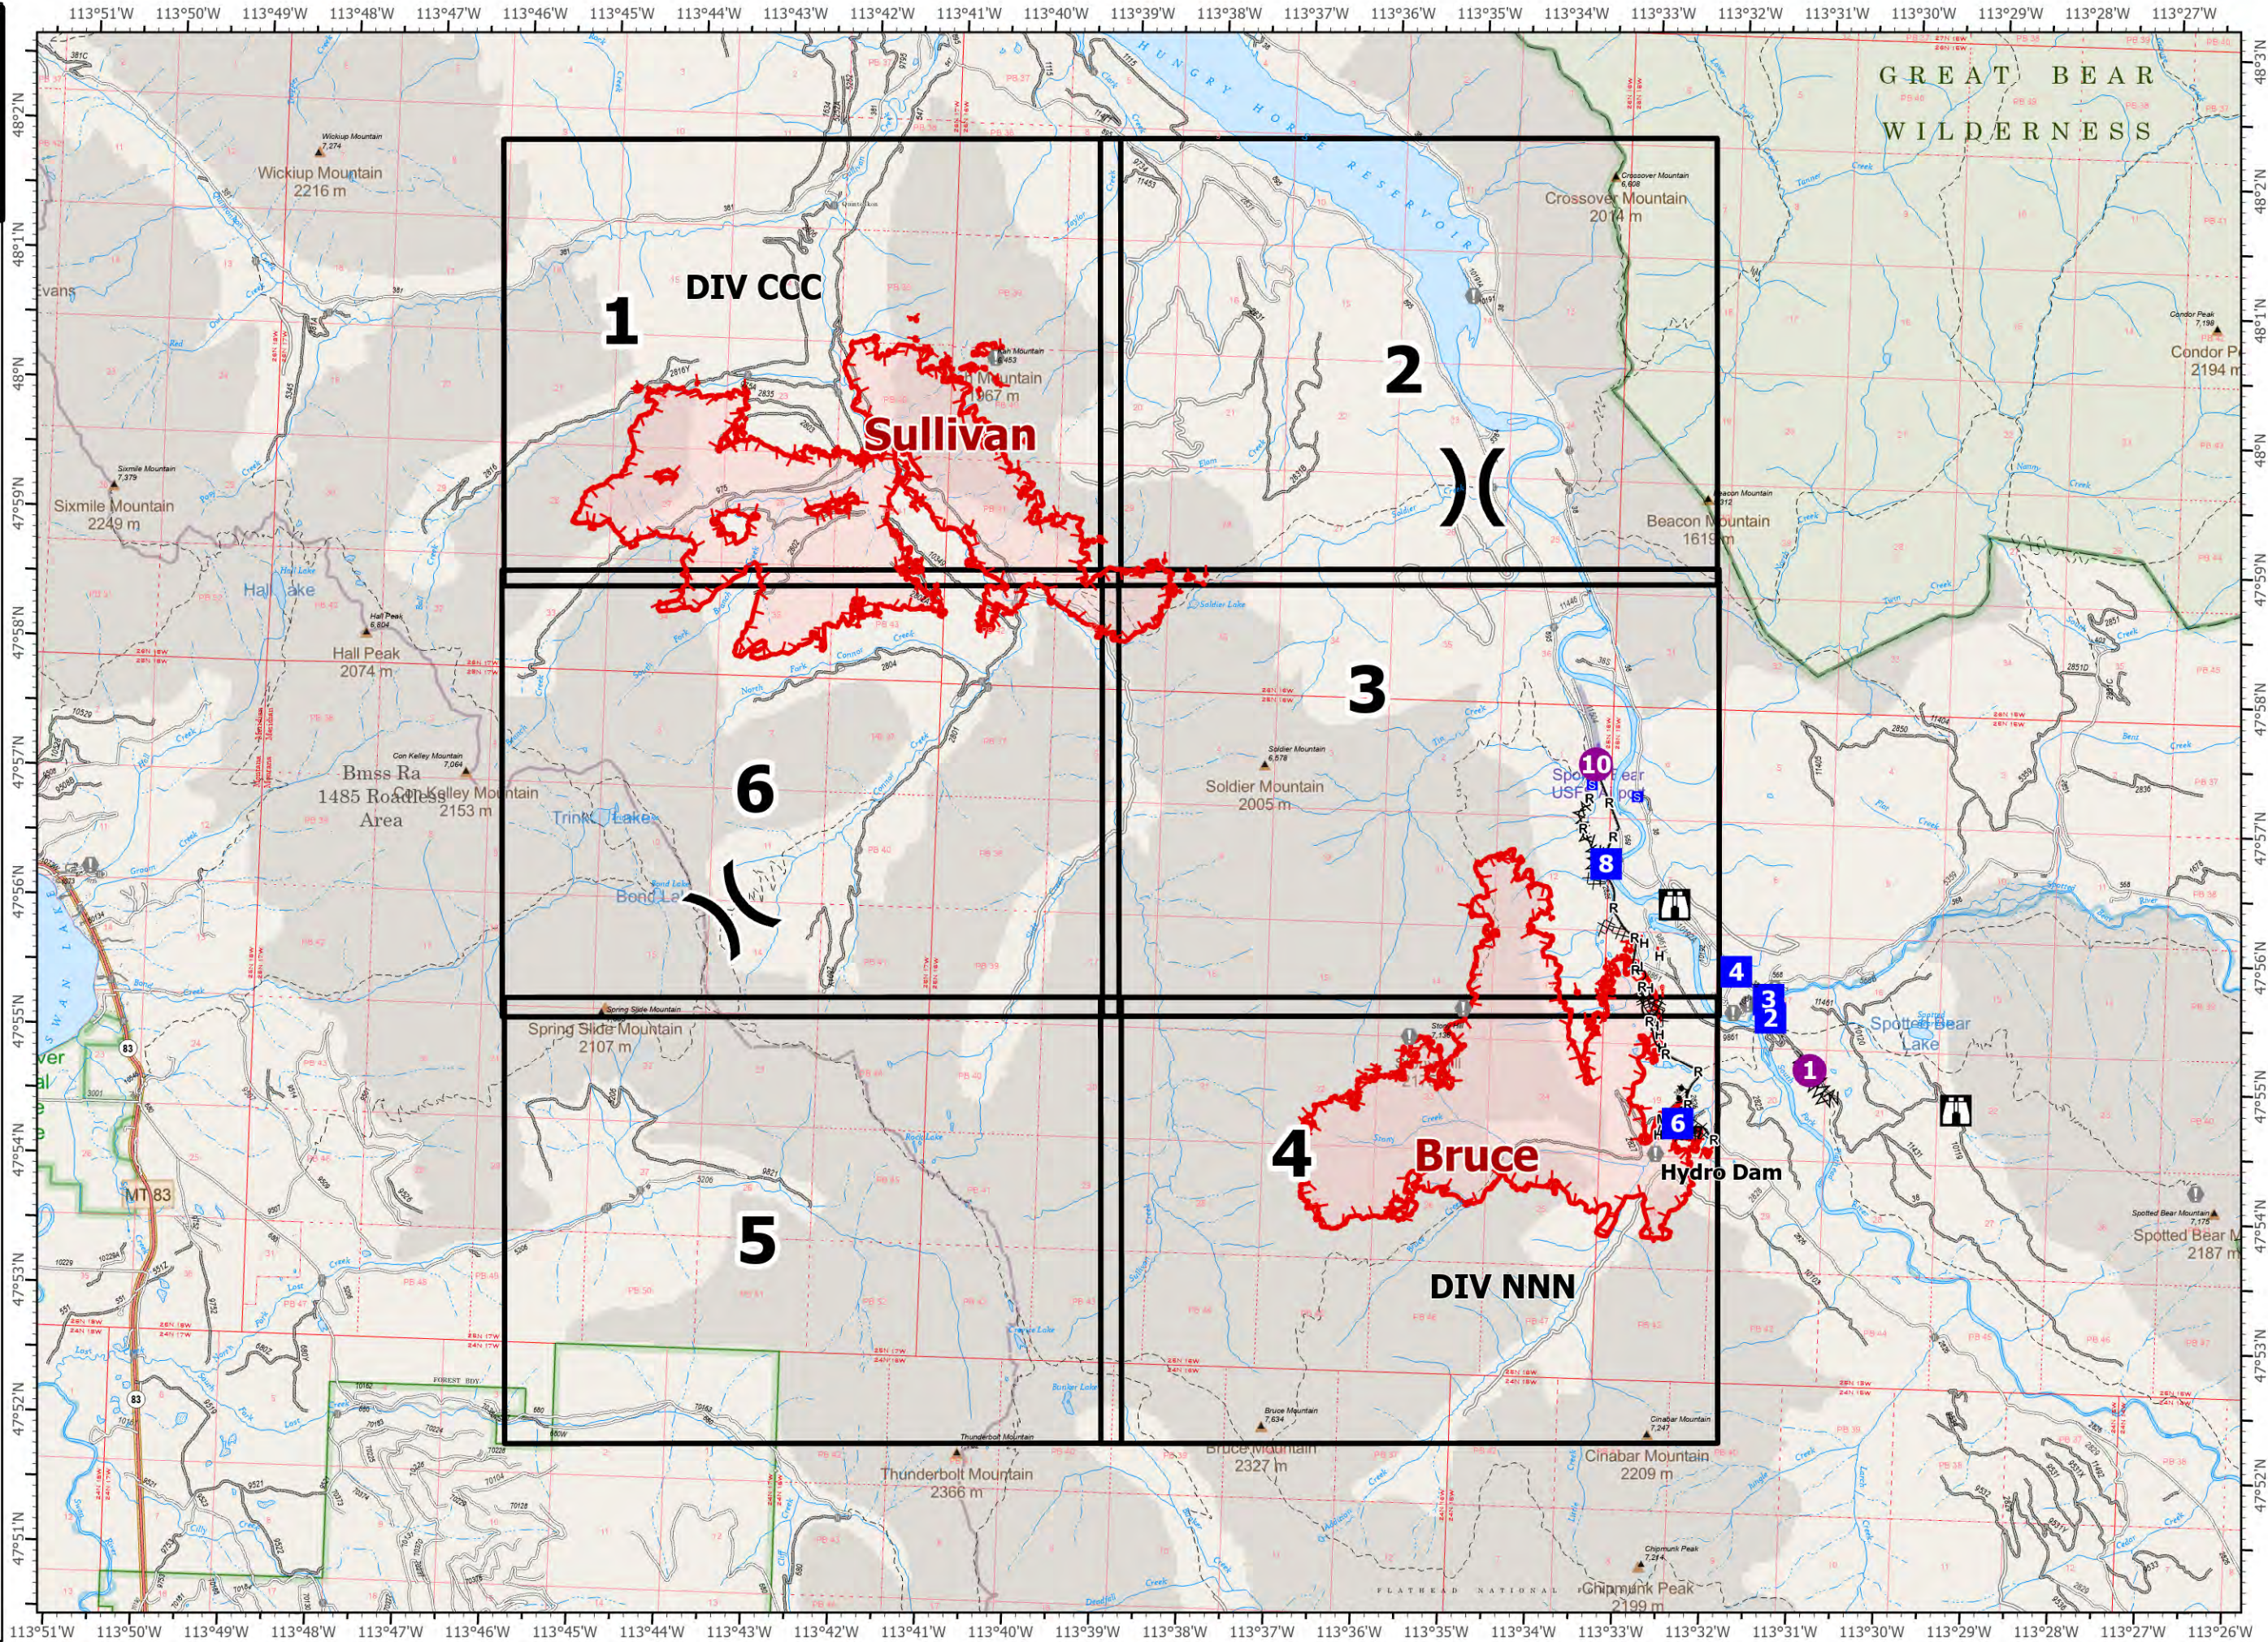

IAP

Tin Soldier

MT-FNF-000535

08/21/2023
0600

- Helispot
-) Division Break
- Drop Point
- Staging Area
- ⚠ Lookout
- ⚠ Value at Risk
- ⚠ Completed Burnout
- ⊘ Completed Dozer Line
- ⊘ Completed Fuel Break
- ⊘ Completed Hand Line
- ⊘ Completed Mixed Construction Line
- ⊘ Completed Road as Line
- Uncontained
- ▭ Wildfire Daily Fire Perimeter
- ▭ Map Grid Index
- ▭ Administrative FS Boundary
- ▭ USFS Wilderness
- ▭ USFS Roadless Areas
- ▭ Structure
- ▭ Forest Service Roads Open
- ▭ Forest Service Roads Closed
- ▭ Secondary Highway
- ▭ Secondary Dirt
- ▭ Secondary Highway
- ▭ Secondary Paved
- ▭ Secondary Dirt
- ▭ Trail

0 0.85 1.7
Miles Scale: 1:80,000

8/22/2023 0112
North American 1983
Datum: LatLong Grid

IAP - PAGE 1

Tin Soldier

MT-FNF-000535

08/22/2023
0600

- Value at Risk
- Uncontained
- Wildfire Daily Fire Perimeter
- Structure
- Dirt Road
- Gravel Road
- Road, Not Maintained

1	2
6	8
5	4

Scale: 1:24,000
8/22/2023 0111

Sullivan

- Helispot
- Drop Point
- Staging Area
- Lookout
- Value at Risk
- Other Property
- Pump
- Water Tank
- Uncontained
- Completed Dozer Line
- Completed Fuel Break
- Completed Hand Line
- Completed Road as Line
- Wildfire Daily Fire Perimeter
- Structure
- Dirt Road
- Gravel Road
- Road, Not Maintained

**DIV
NNN**

Bmss Ra 1485
Roadless Area

Soldier Mountain
6,578

FLATHEAD NATIONAL FOREST

Sullivan

Bruce

**SOUTH FORK
BRIDGE ACCESS**

**SOUTH FORK
RIVER ACCESS**