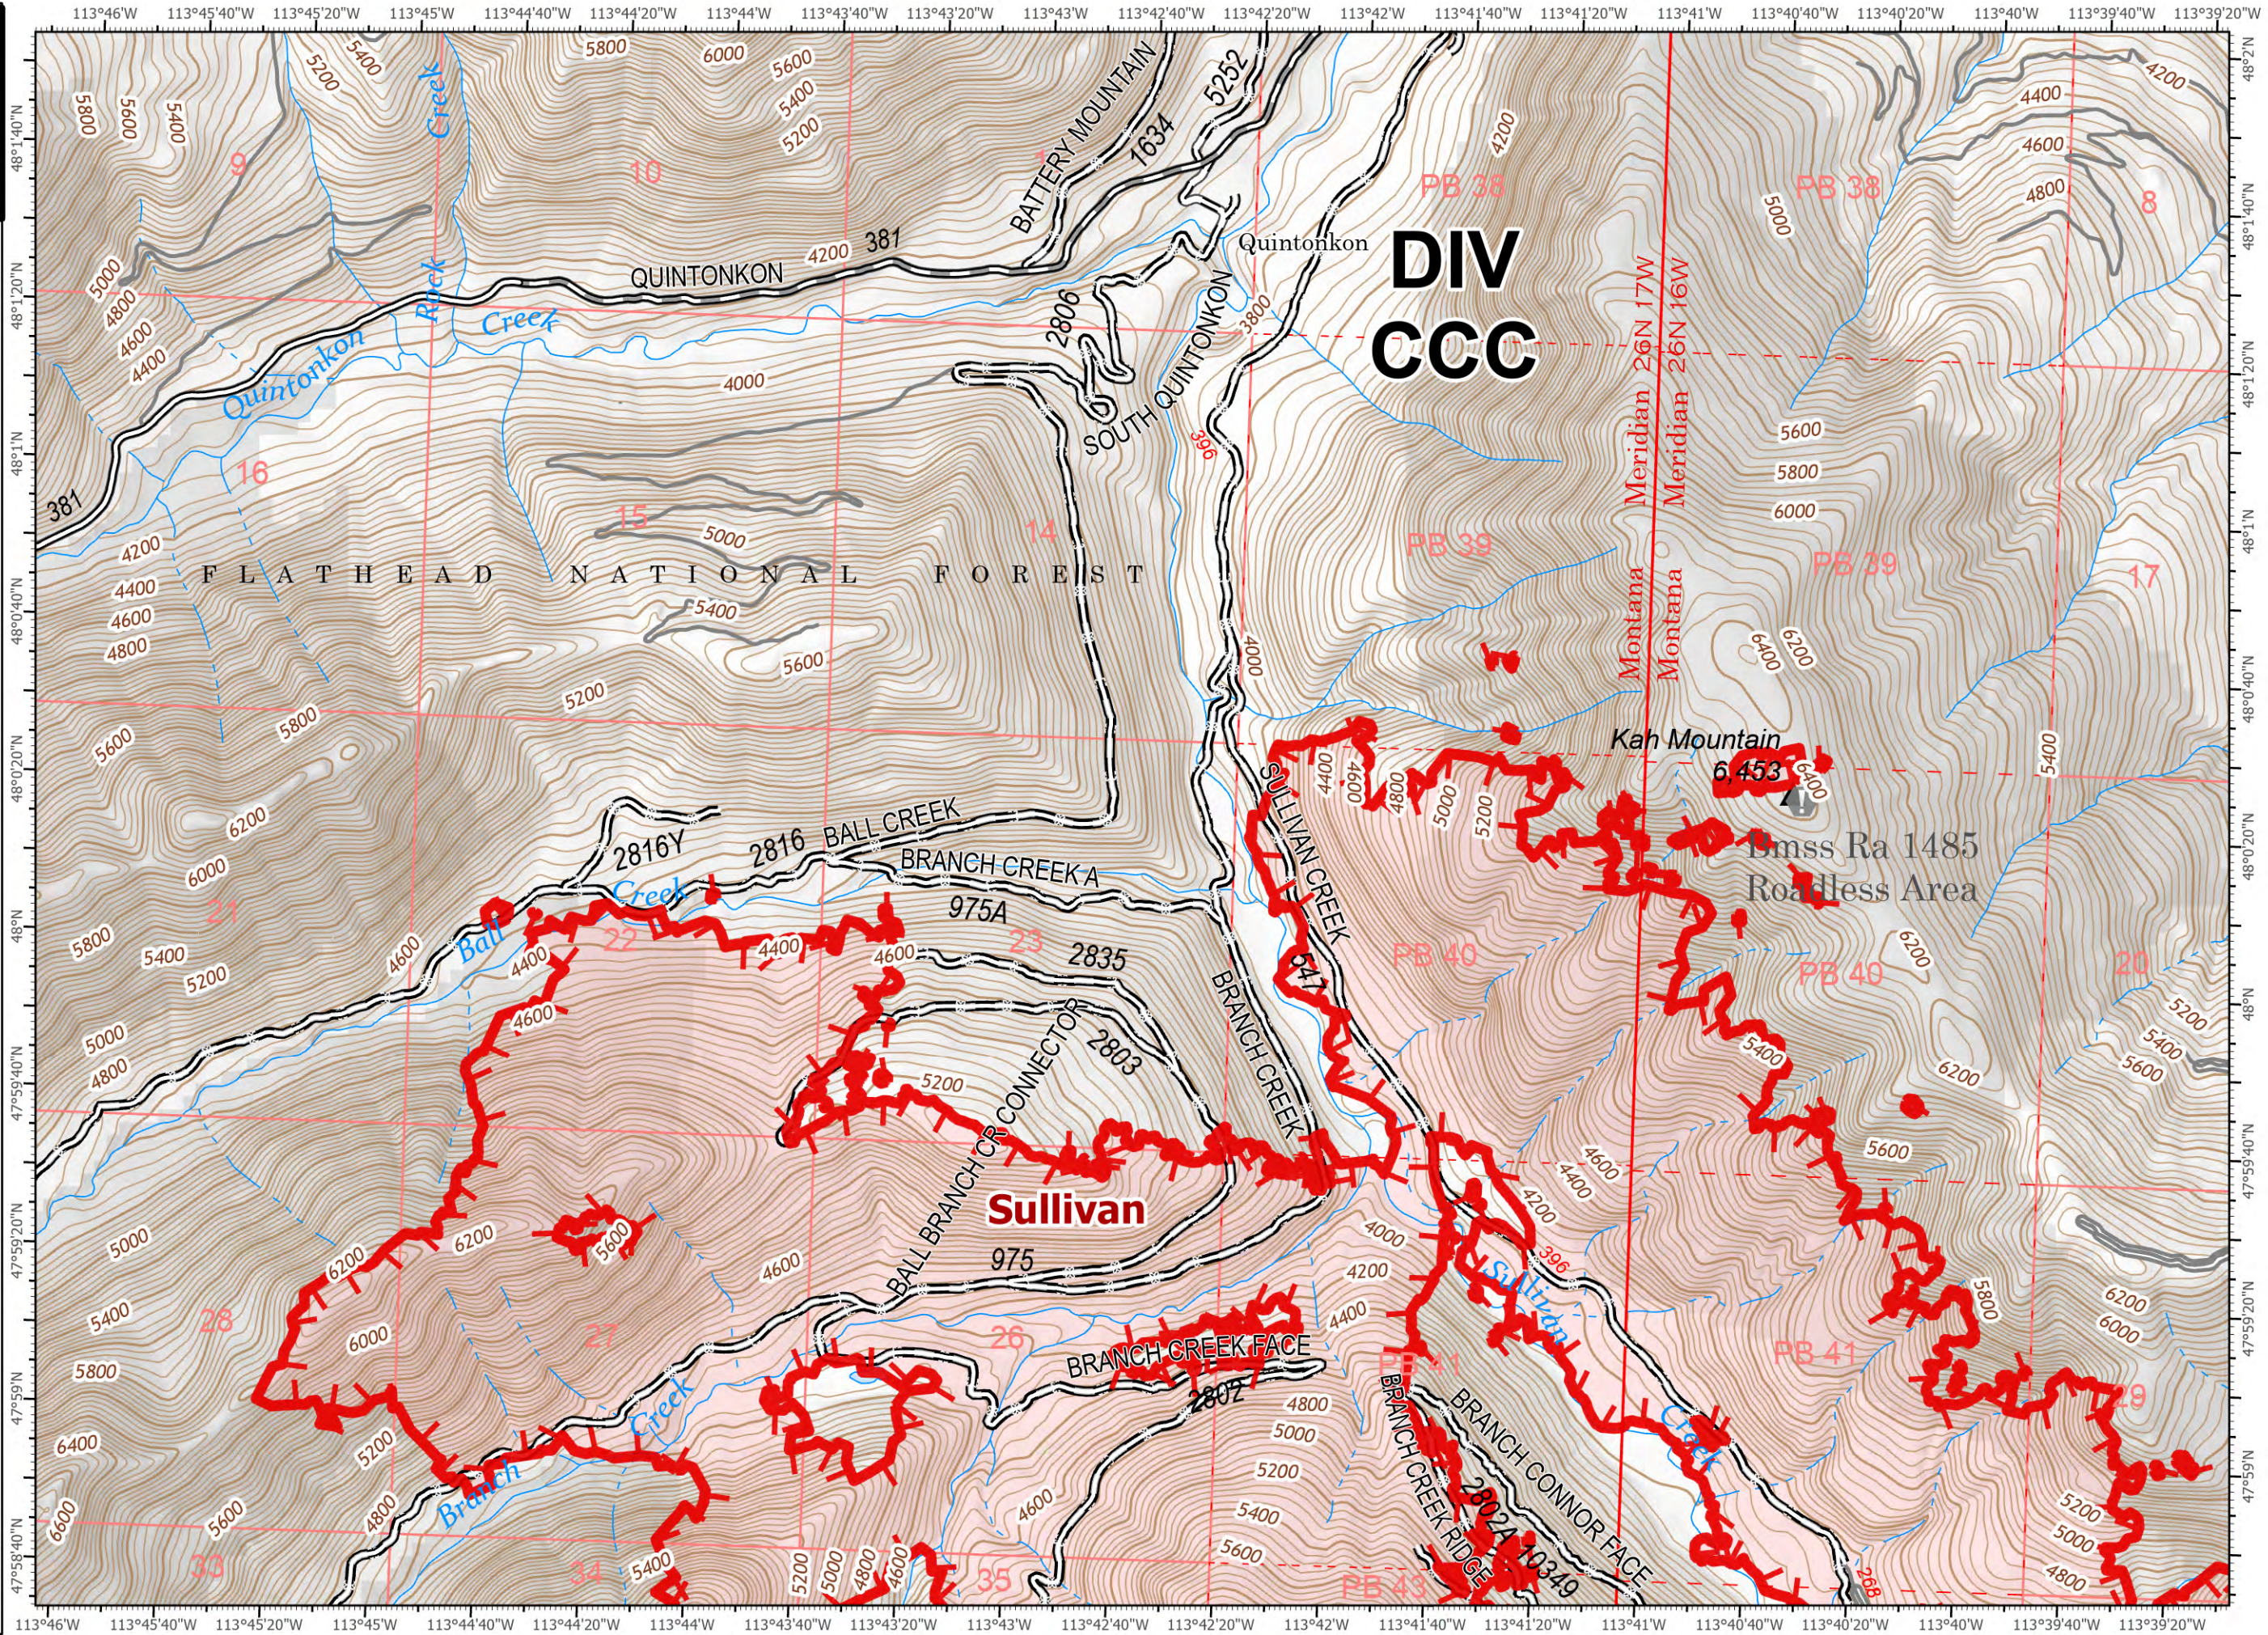

IAP

Tin Soldier

MT-FNF-000535

08/21/2023
0600

- Helispot
-) Division Break
- Drop Point
- Staging Area
- ⚠ Lookout
- ⚠ Value at Risk
- ⚠ Completed Burnout
- ⊘ Completed Dozer Line
- ⊘ Completed Fuel Break
- ⊘ Completed Hand Line
- ⊘ Completed Mixed Construction Line
- ⊘ Completed Road as Line
- Uncontained
- ▭ Wildfire Daily Fire Perimeter
- ▭ Map Grid Index
- ▭ Administrative FS Boundary
- ▭ USFS Wilderness
- ▭ USFS Roadless Areas
- ▭ Structure
- ▭ Forest Service Roads Open
- ▭ Forest Service Roads Closed
- ▭ Secondary Highway
- ▭ Secondary Dirt
- ▭ Secondary Highway
- ▭ Secondary Paved
- ▭ Secondary Dirt
- ▭ Trail

0 0.85 1.7
Miles Scale: 1:80,000

8/22/2023 0112
North American 1983
Datum: LatLong Grid

IAP - PAGE 1

Tin Soldier

MT-FNF-000535

08/22/2023
0600

- Value at Risk
- Uncontained
- Wildfire Daily Fire Perimeter
- Structure
- Dirt Road
- Gravel Road
- Road, Not Maintained

1	2
6	8
5	4

Scale: 1:24,000
8/22/2023 0111

Sullivan

- Helispot
- Drop Point
- Staging Area
- Lookout
- Value at Risk
- Other Property
- Pump
- Water Tank
- Uncontained
- Completed Dozer Line
- Completed Fuel Break
- Completed Hand Line
- Completed Road as Line
- Wildfire Daily Fire Perimeter
- Structure
- Dirt Road
- Gravel Road
- Road, Not Maintained

**DIV
NNN**

Bmss Ra 1485
Roadless Area

Soldier Mountain
6,578

FLATHEAD NATIONAL FOREST

Sullivan

Bruce

**SOUTH FORK
BRIDGE ACCESS**

**SOUTH FORK
RIVER ACCESS**