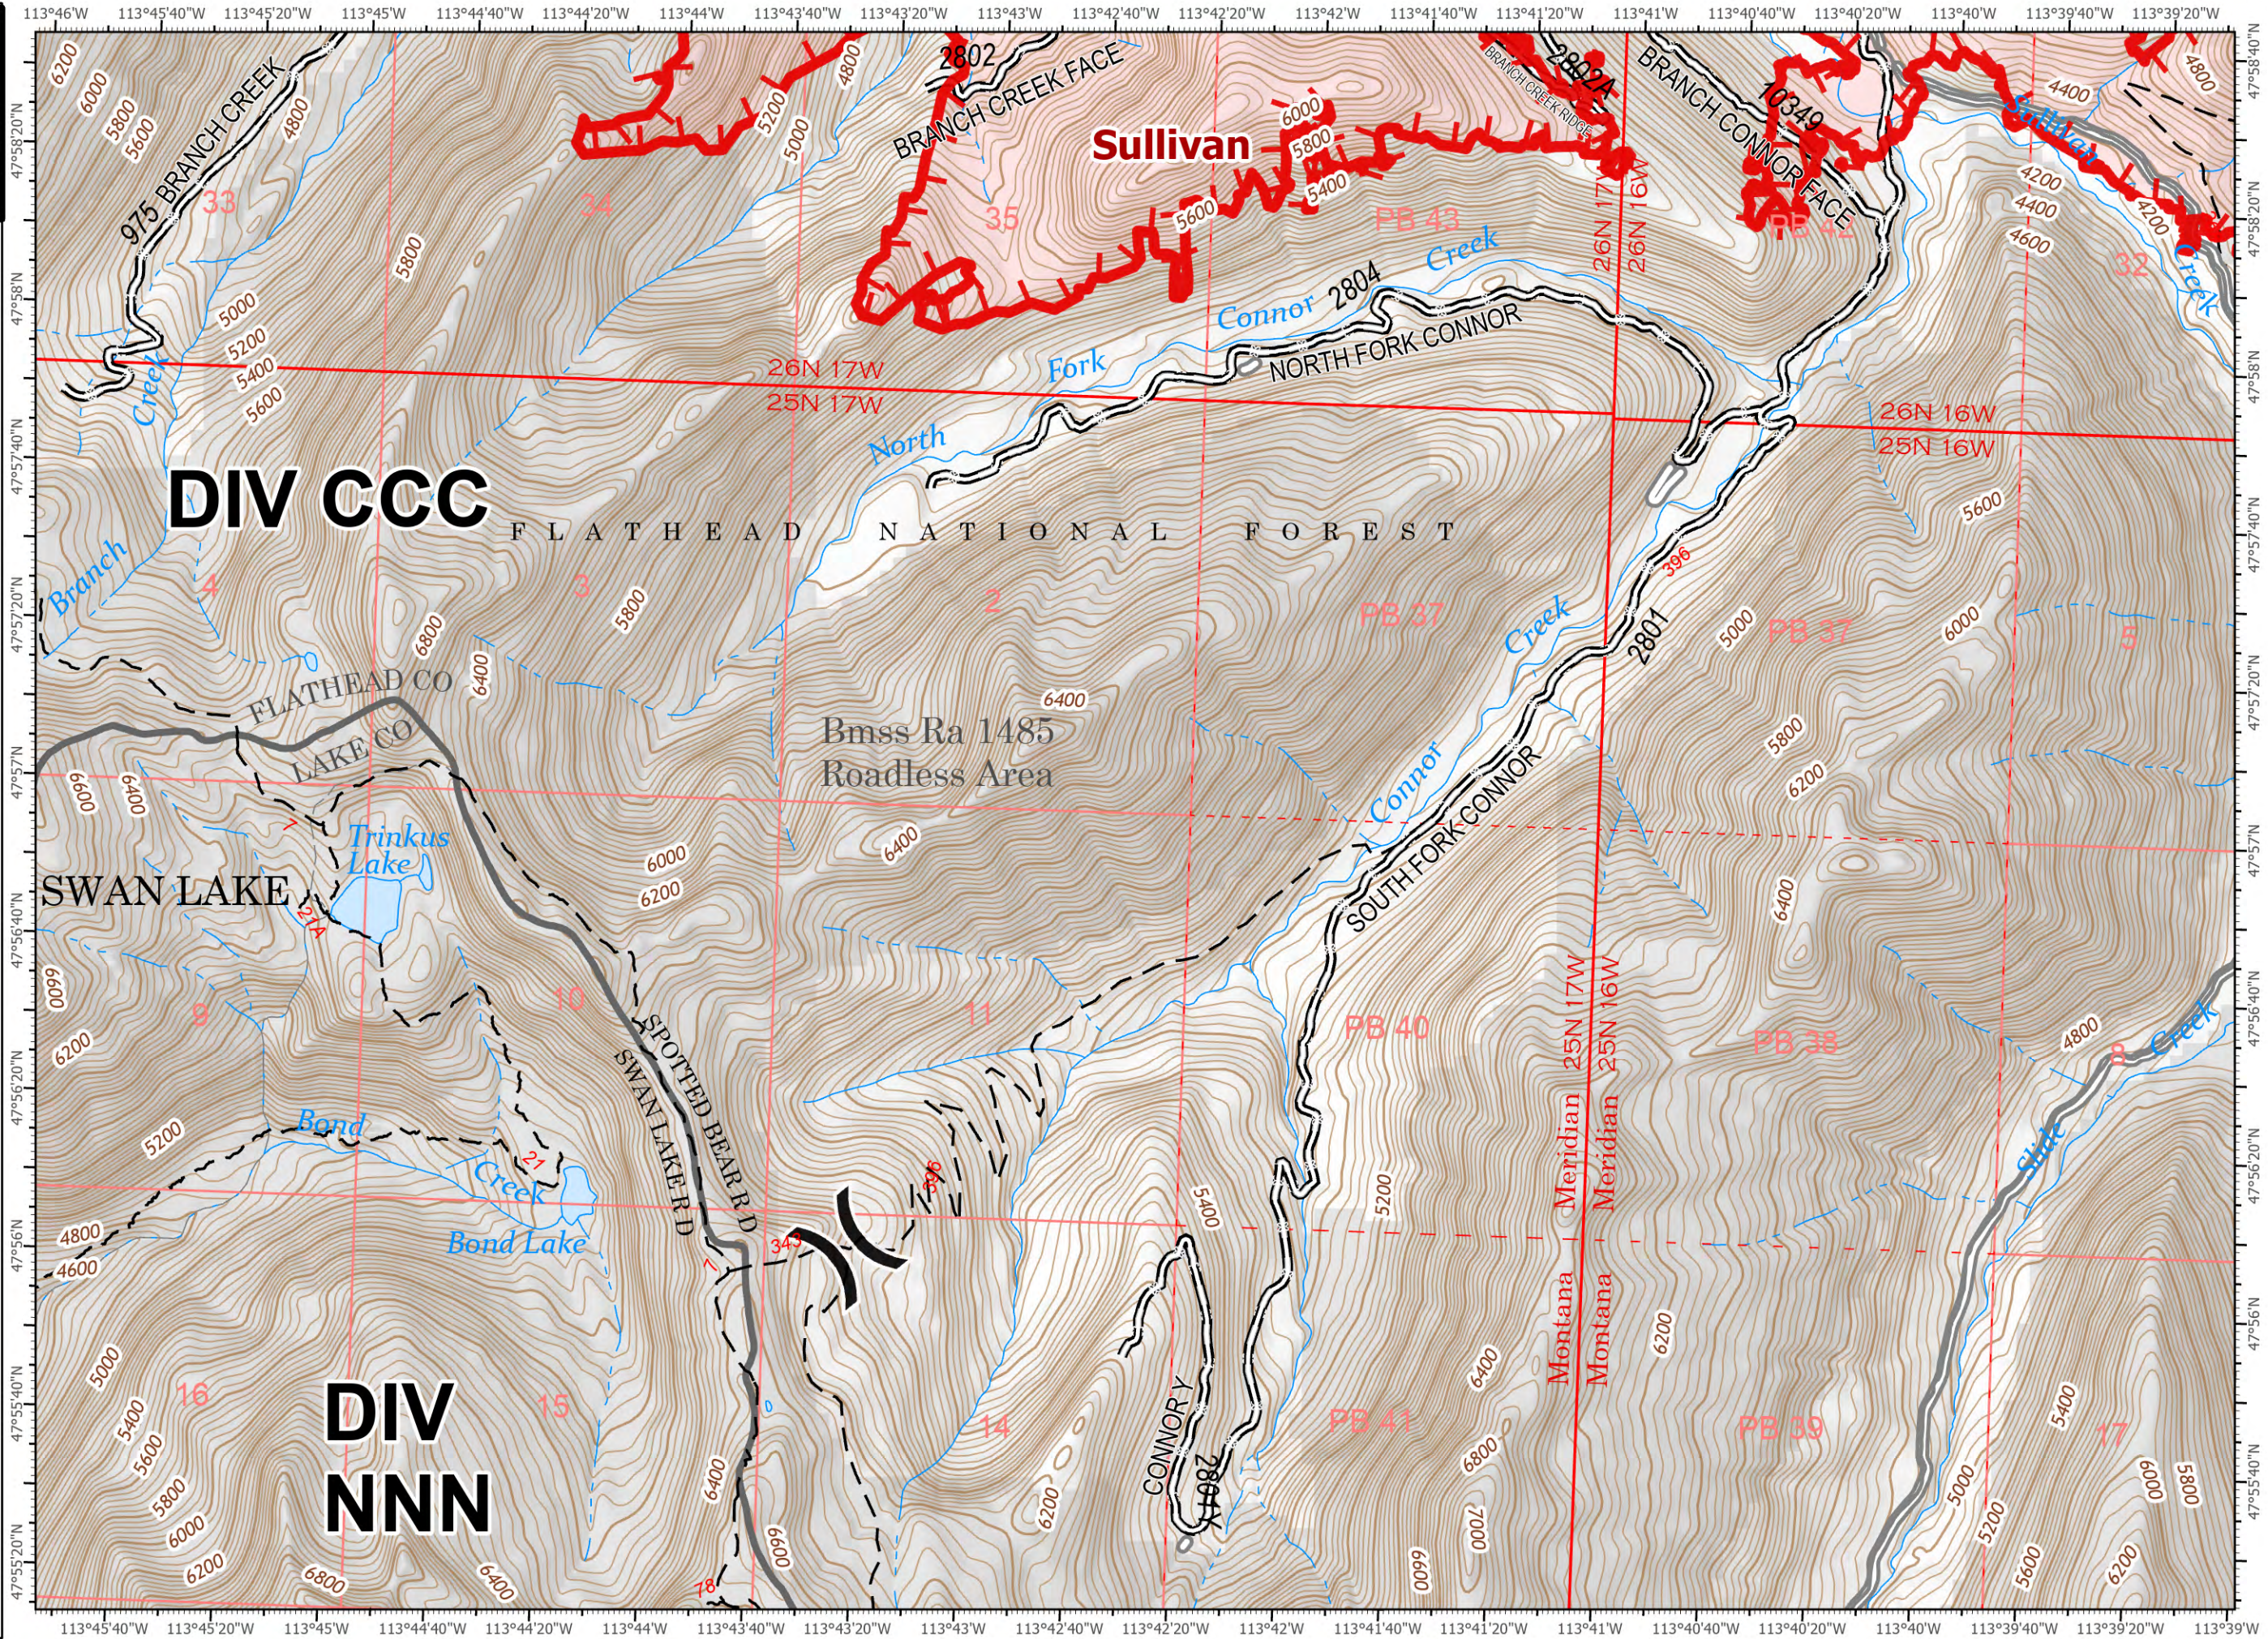

- ( ) Division Break
- ▬ Uncontained
- ▬ Wildfire Daily Fire Perimeter
- ▬ Road, Not Maintained

DIV CCC

DIV NNN

FLATHEAD NATIONAL FOREST

Bmss Ra 1485
Roadless Area

DIV CCC & NNN

1	2
6	3
5	4

0 0.25 0.5
Miles Scale: 1:24,000

8/22/2023 0112