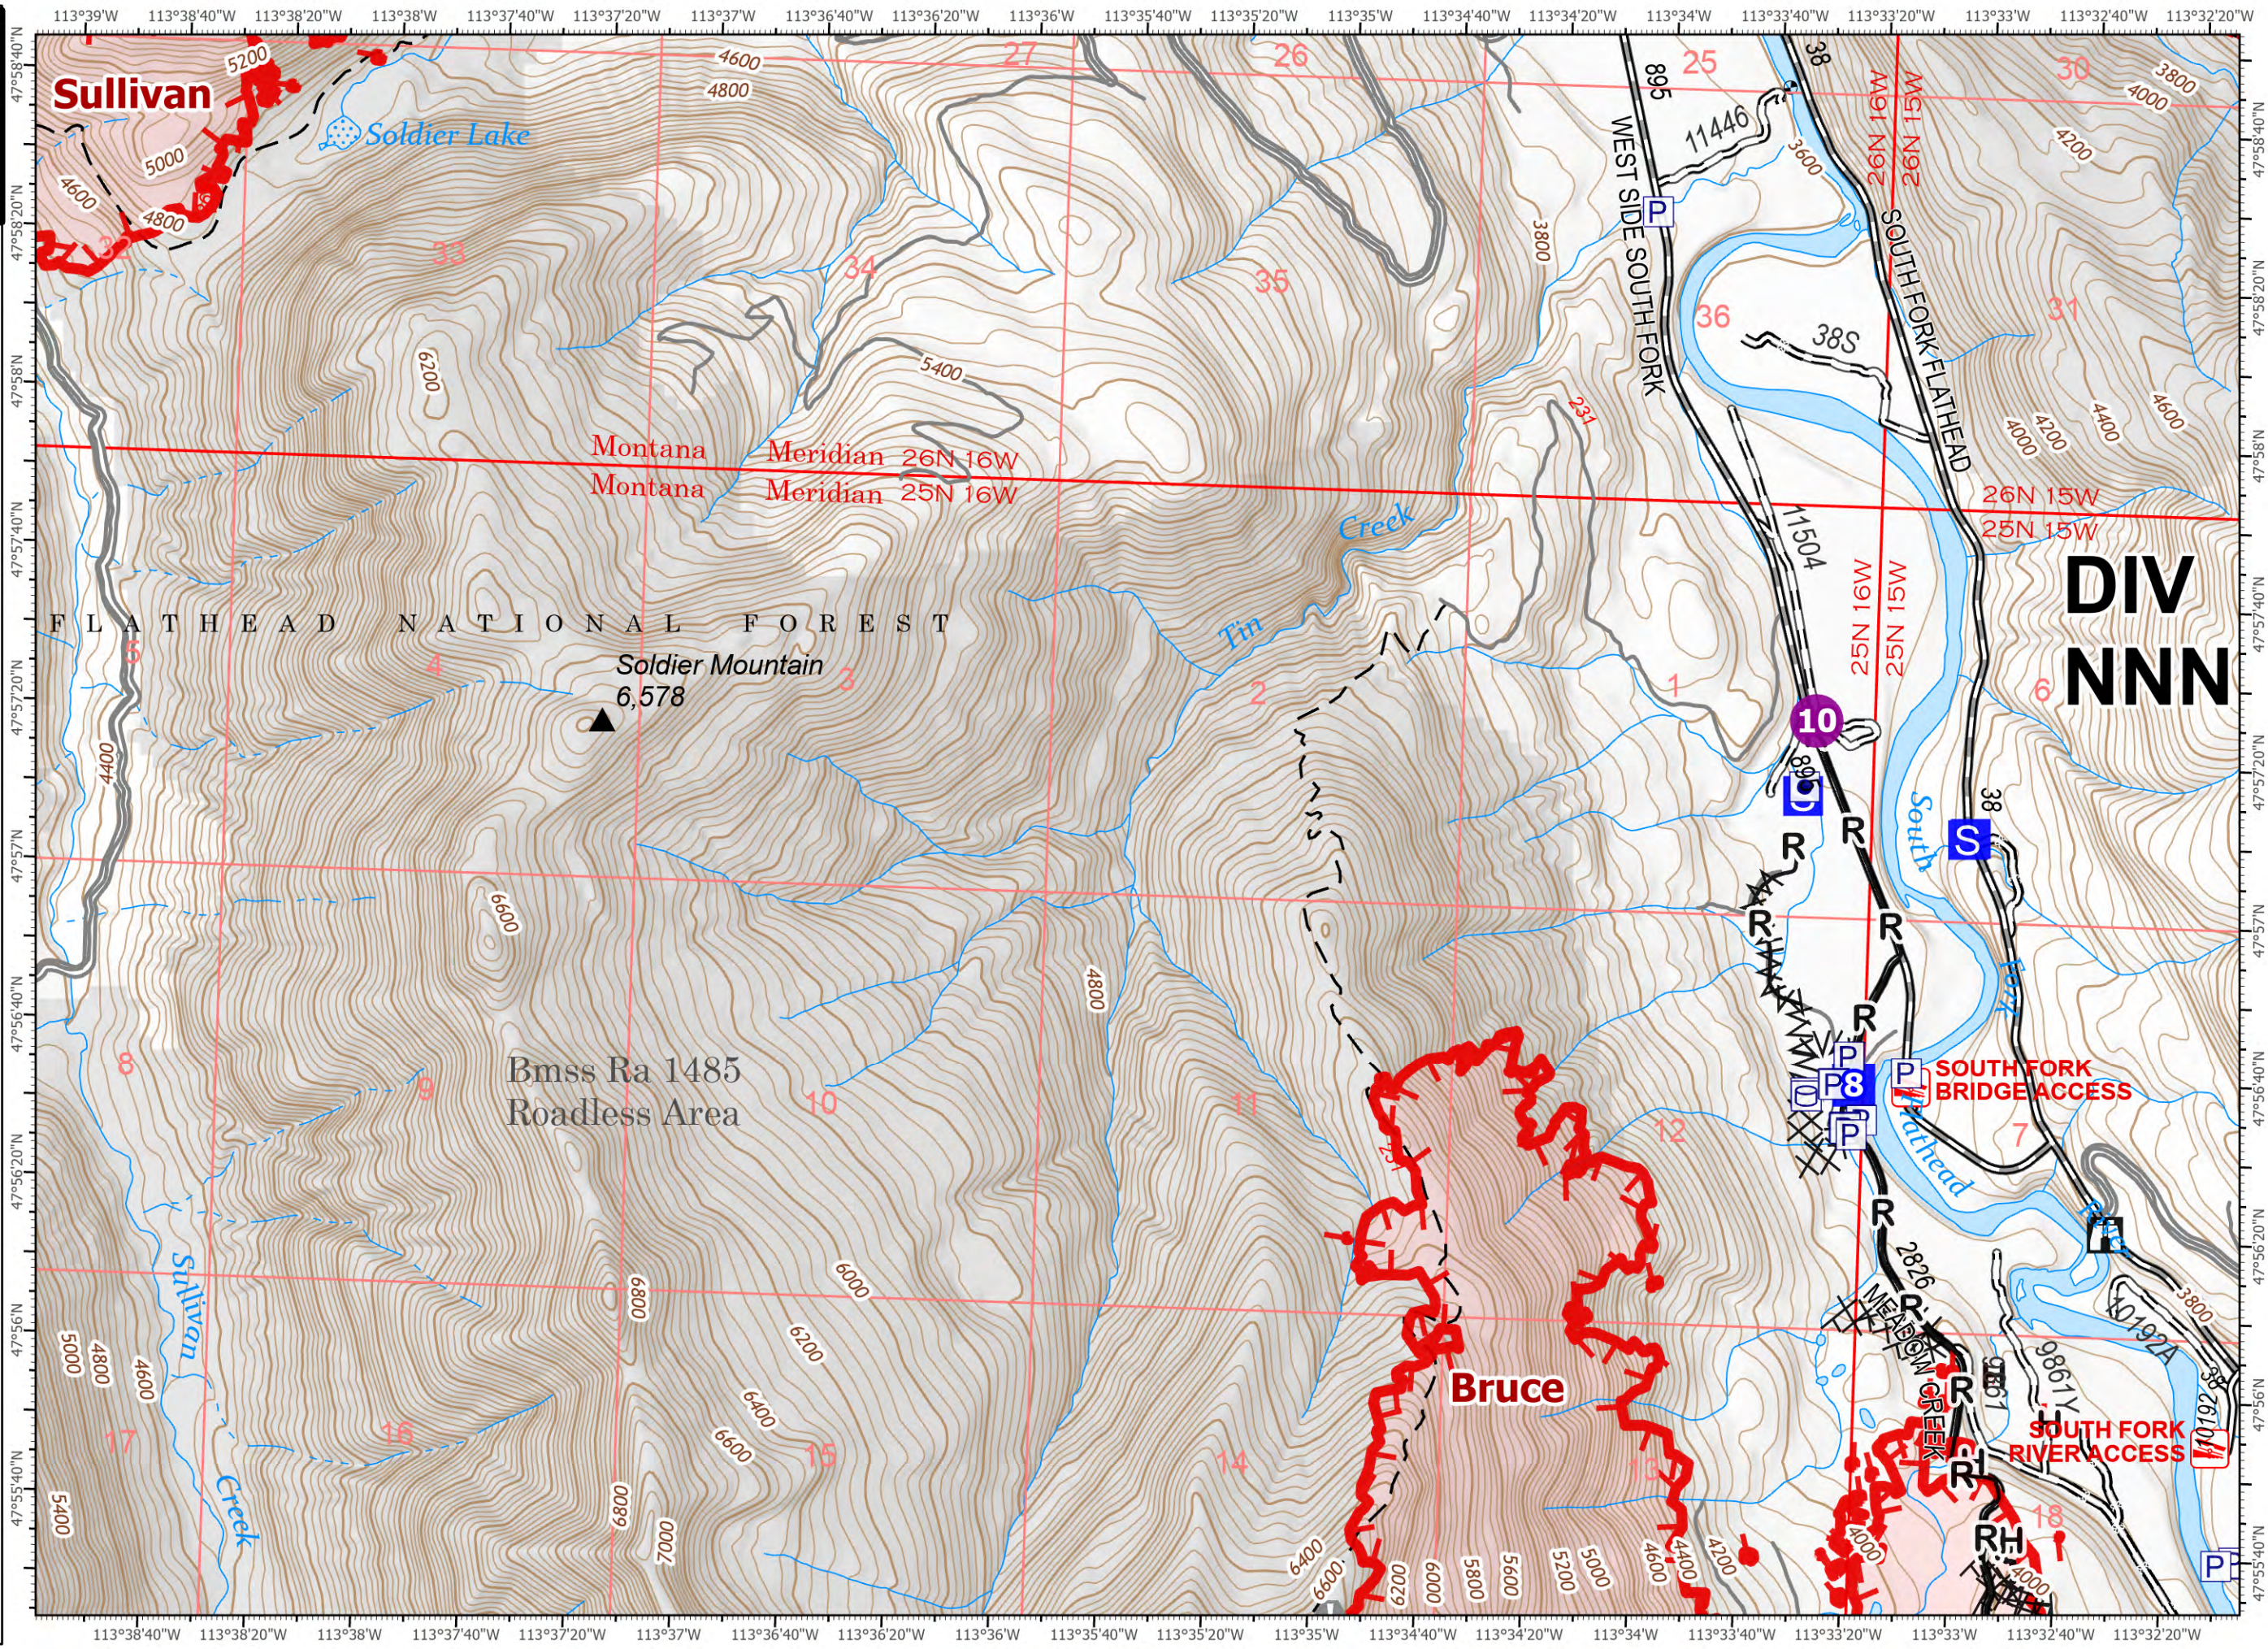

IAP

Tin Soldier

MT-FNF-000535

08/21/2023
0600

- Helispot
-) Division Break
- Drop Point
- Staging Area
- ⚠ Lookout
- ⚠ Value at Risk
- ⚠ Completed Burnout
- ⊘ Completed Dozer Line
- ⊘ Completed Fuel Break
- ⊘ Completed Hand Line
- ⊘ Completed Mixed Construction Line
- ⊘ Completed Road as Line
- Uncontained
- ▭ Wildfire Daily Fire Perimeter
- ▭ Map Grid Index
- ▭ Administrative FS Boundary
- ▭ USFS Wilderness
- ▭ USFS Roadless Areas
- ▭ Structure
- ▭ Forest Service Roads Open
- ▭ Forest Service Roads Closed
- ▭ Secondary Highway
- ▭ Secondary Dirt
- ▭ Secondary Highway
- ▭ Secondary Paved
- ▭ Secondary Dirt
- ▭ Trail

1	2
6	8
5	4

Scale: 1:24,000
8/22/2023 0111

Sullivan

- Helispot
- Drop Point
- Staging Area
- Lookout
- Value at Risk
- Other Property
- Pump
- Water Tank
- Uncontained
- Completed Dozer Line
- Completed Fuel Break
- Completed Hand Line
- Completed Road as Line
- Wildfire Daily Fire Perimeter
- Structure
- Dirt Road
- Gravel Road
- Road, Not Maintained

**DIV
NNN**

Bmss Ra 1485
Roadless Area

Soldier Mountain
6,578

FLATHEAD NATIONAL FOREST

Sullivan

Bruce

**SOUTH FORK
BRIDGE ACCESS**

**SOUTH FORK
RIVER ACCESS**

DIV NNN

1	2
6	3
5	4

0 0.25 0.5
Miles Scale: 1:24,000

- Drop Point
- Value at Risk
- Pump
- Uncontained
- Completed Burnout
- Completed Dozer Line
- Completed Hand Line
- Completed Mixed Construction Line
- Completed Road as Line
- Wildfire Daily Fire Perimeter
- Structure
- Dirt Road
- Gravel Road
- Road, Not Maintained