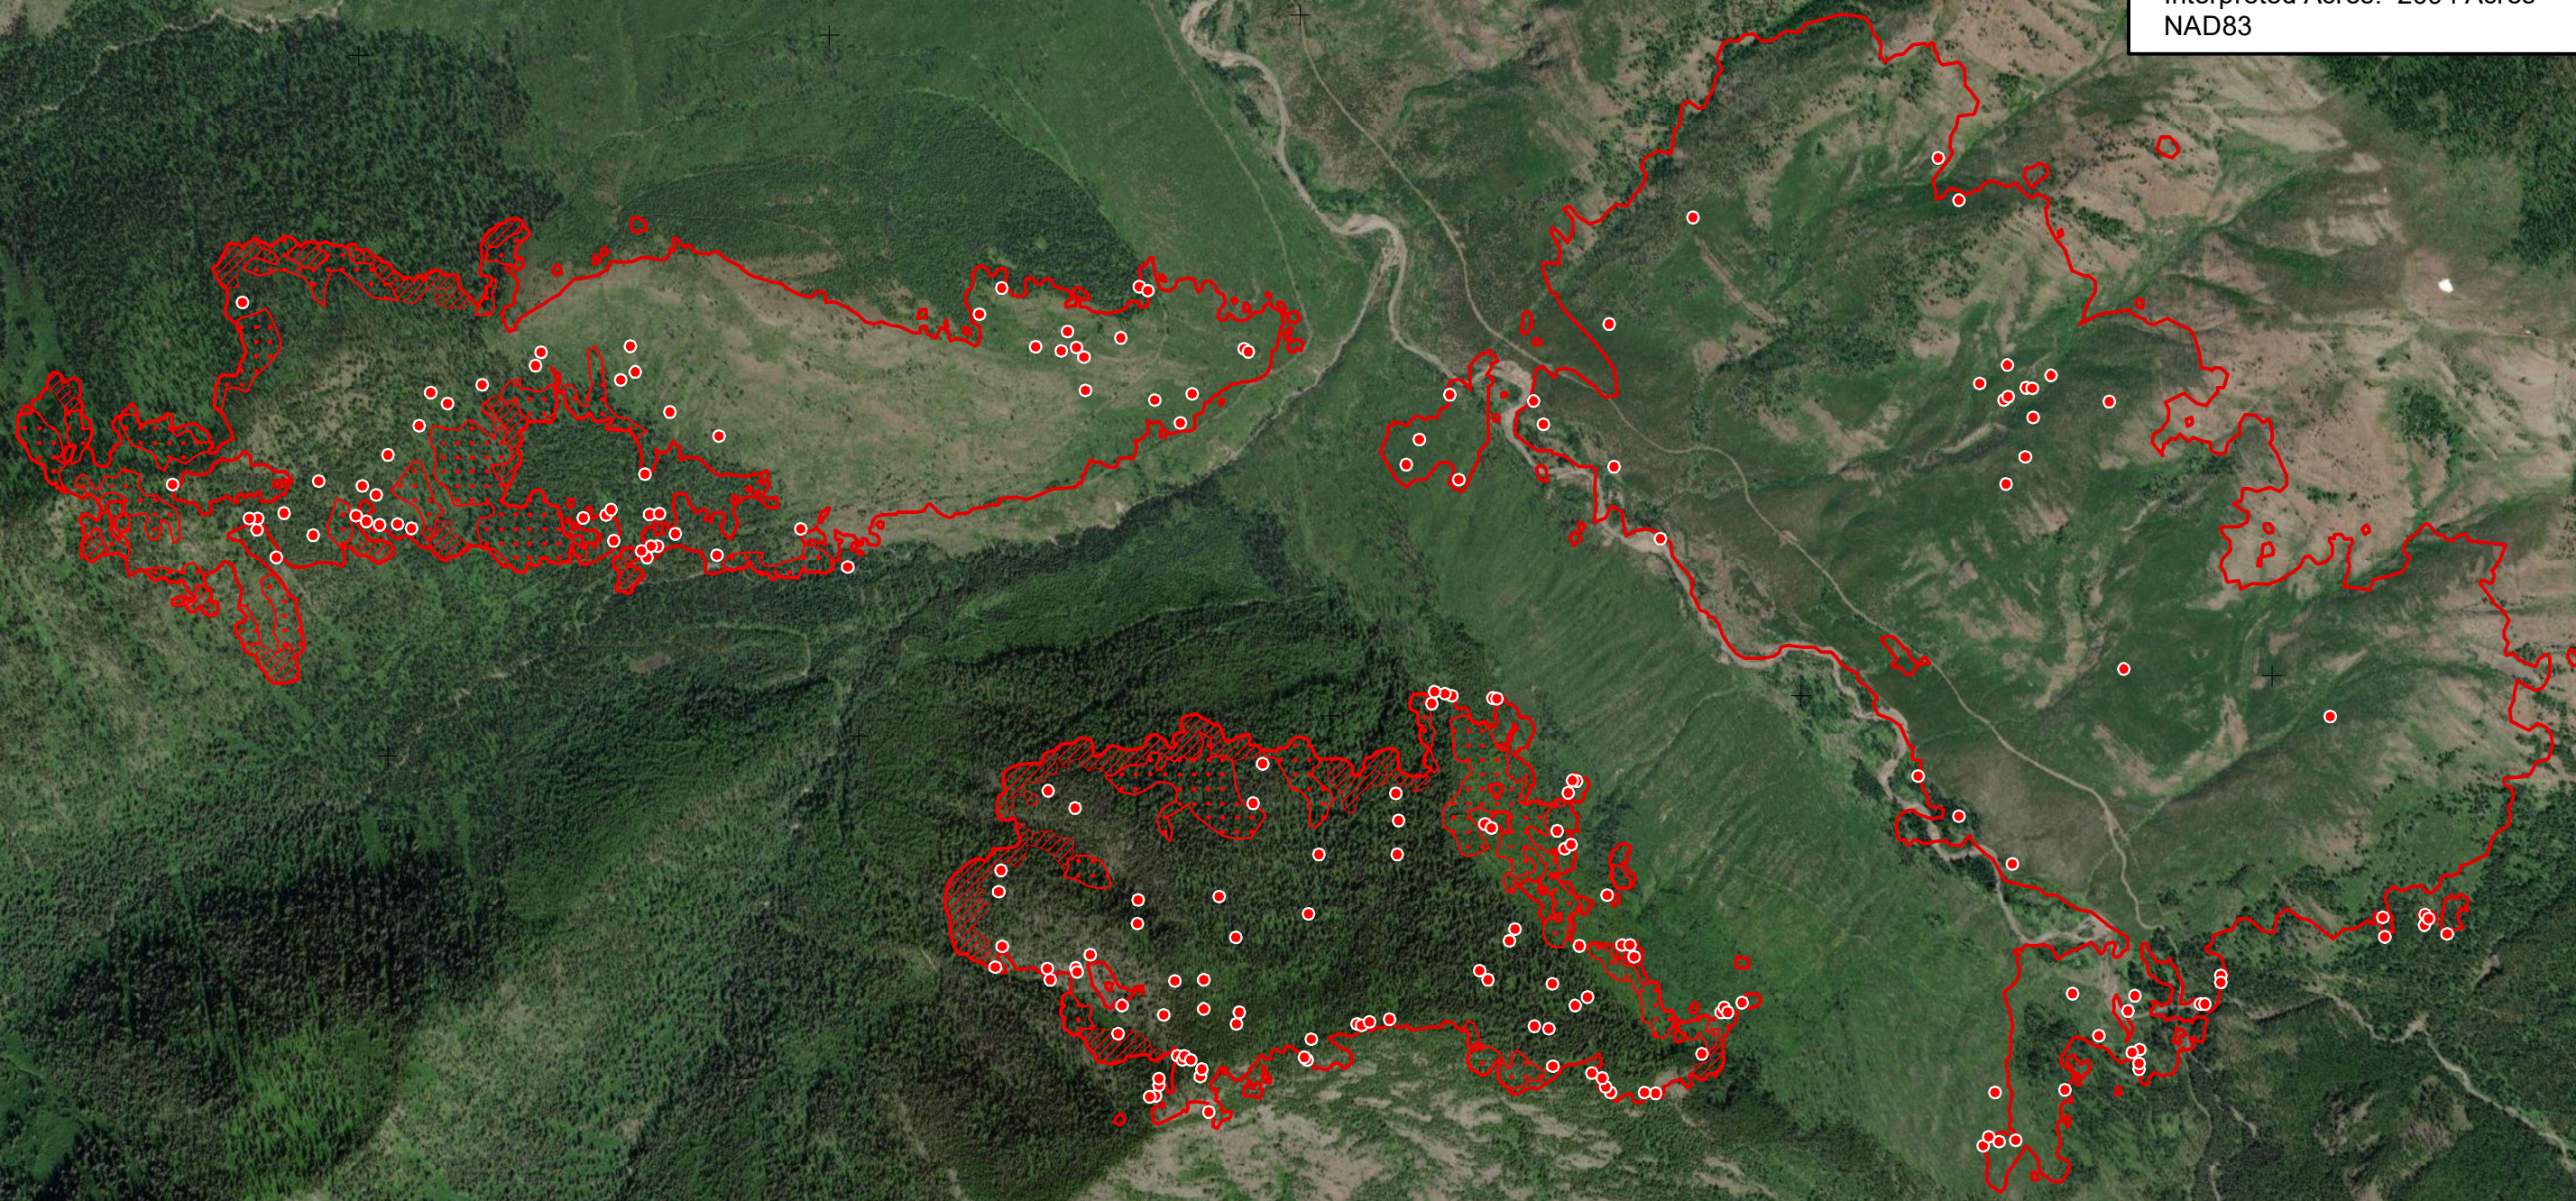

**Kah Mountain and Sullivan
 Tin Soldier Complex
 MT-FNF-000535
 Infrared Map**
 Imagery Date: 8/11/2023 @ 2257 MDT
 IRIN: Elise Bowne
 Interpreted Acres: 2694 Acres
 NAD83

- IR Isolated Heat Source
- Scattered Heat
- Intense Heat
- IR Heat Perimeter