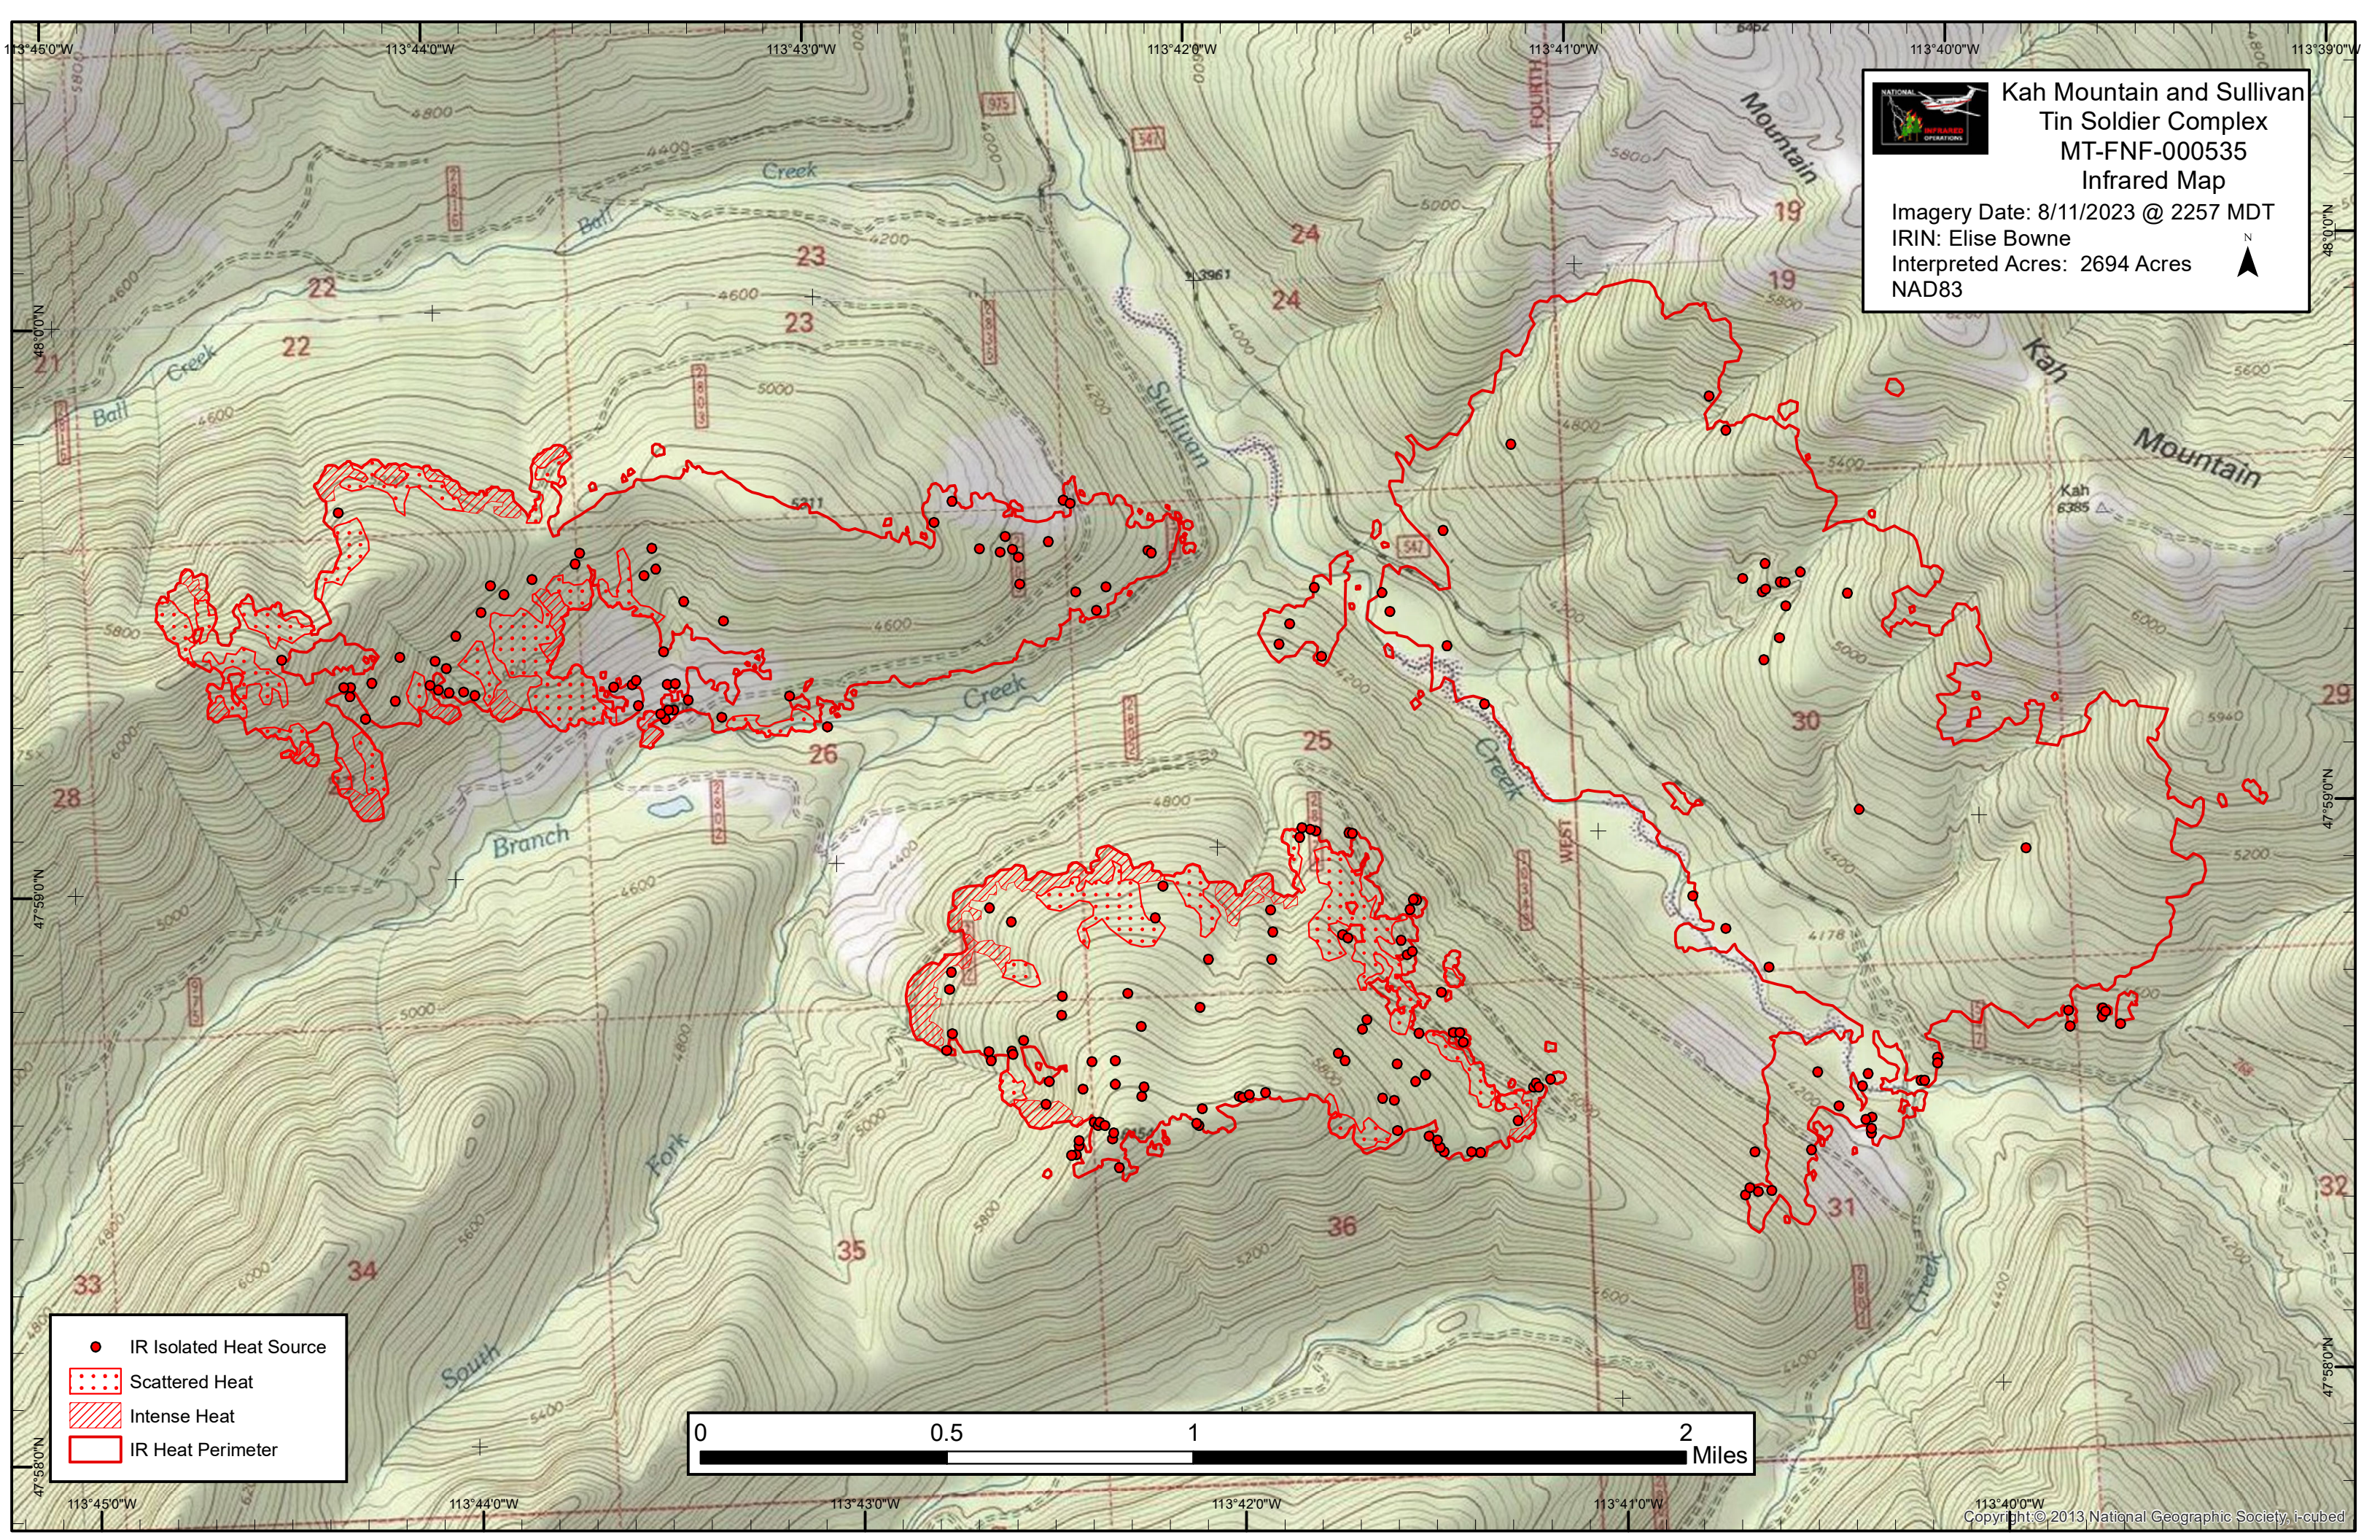

**Kah Mountain and Sullivan
Tin Soldier Complex
MT-FNF-000535
Infrared Map**

Imagery Date: 8/11/2023 @ 2257 MDT
 IRIN: Elise Bowne
 Interpreted Acres: 2694 Acres
 NAD83

- IR Isolated Heat Source
- Scattered Heat
- Intense Heat
- IR Heat Perimeter