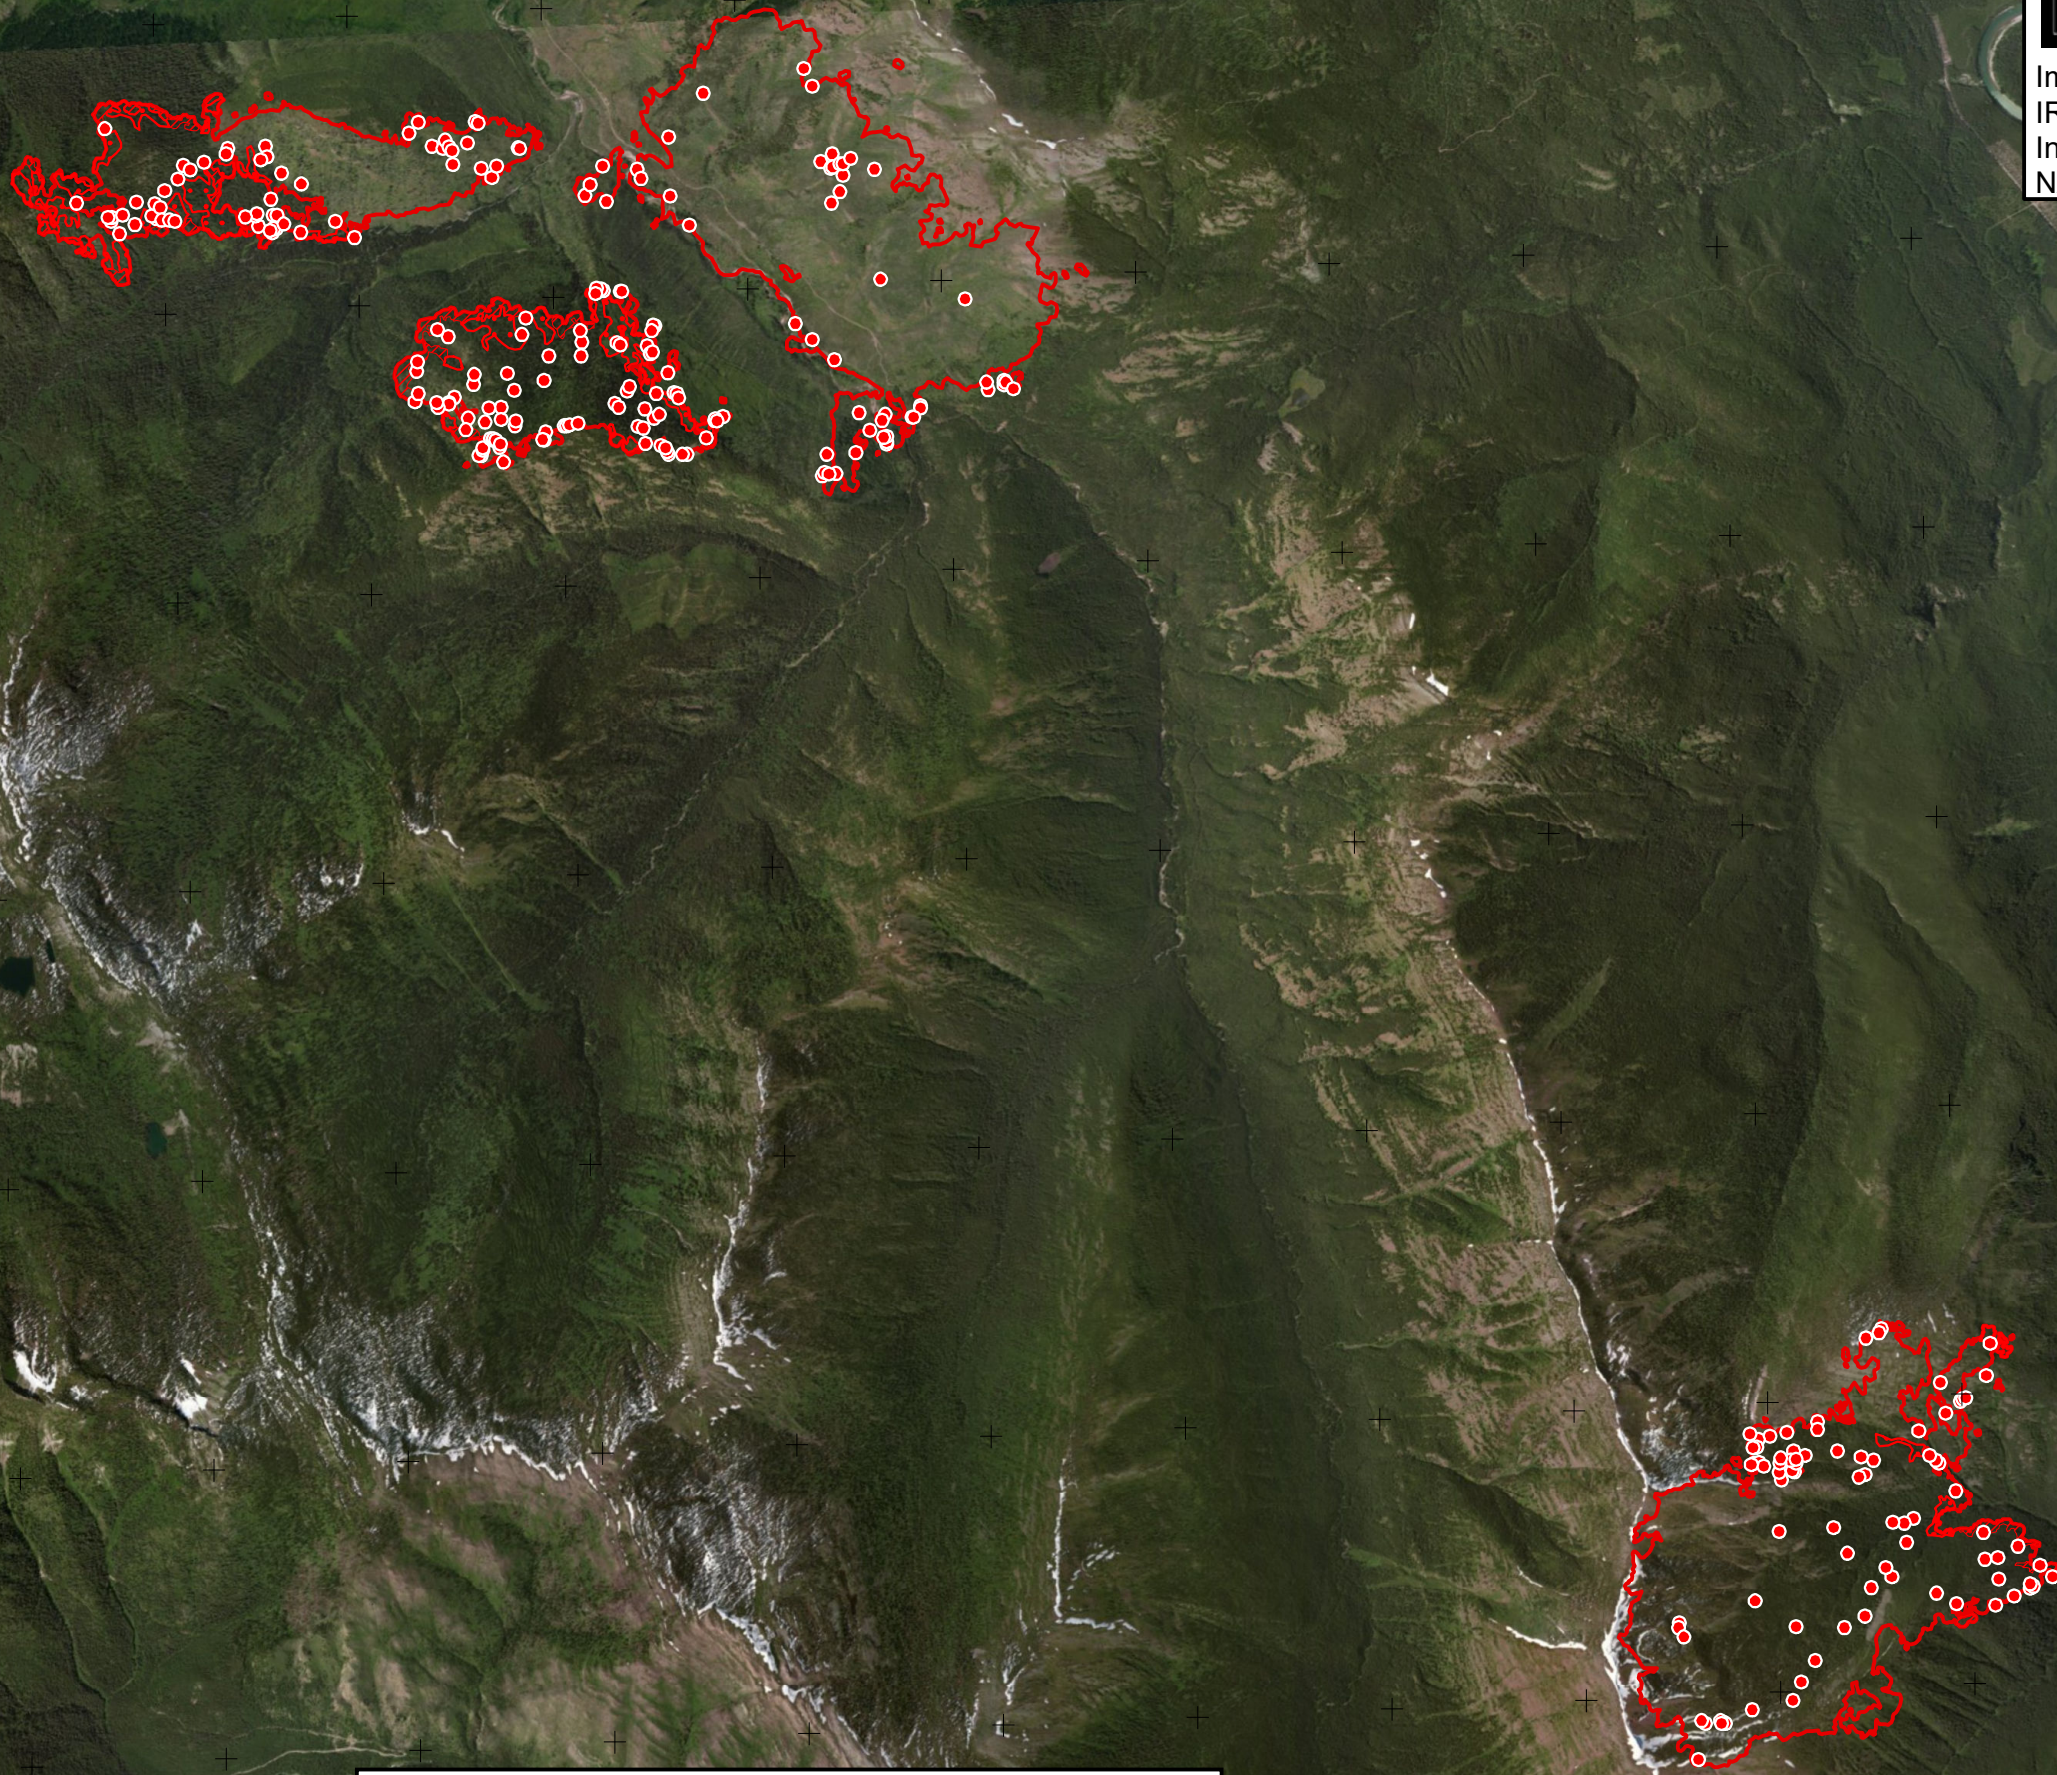

Tin Soldier Complex
MT-FNF-000535
Infrared Map

Imagery Date: 8/11/2023 @ 2257 MDT
IRIN: Elise Bowne
Interpreted Acres: 2694 Acres
NAD83

- IR Isolated Heat Source
- Scattered Heat
- Intense Heat
- IR Heat Perimeter