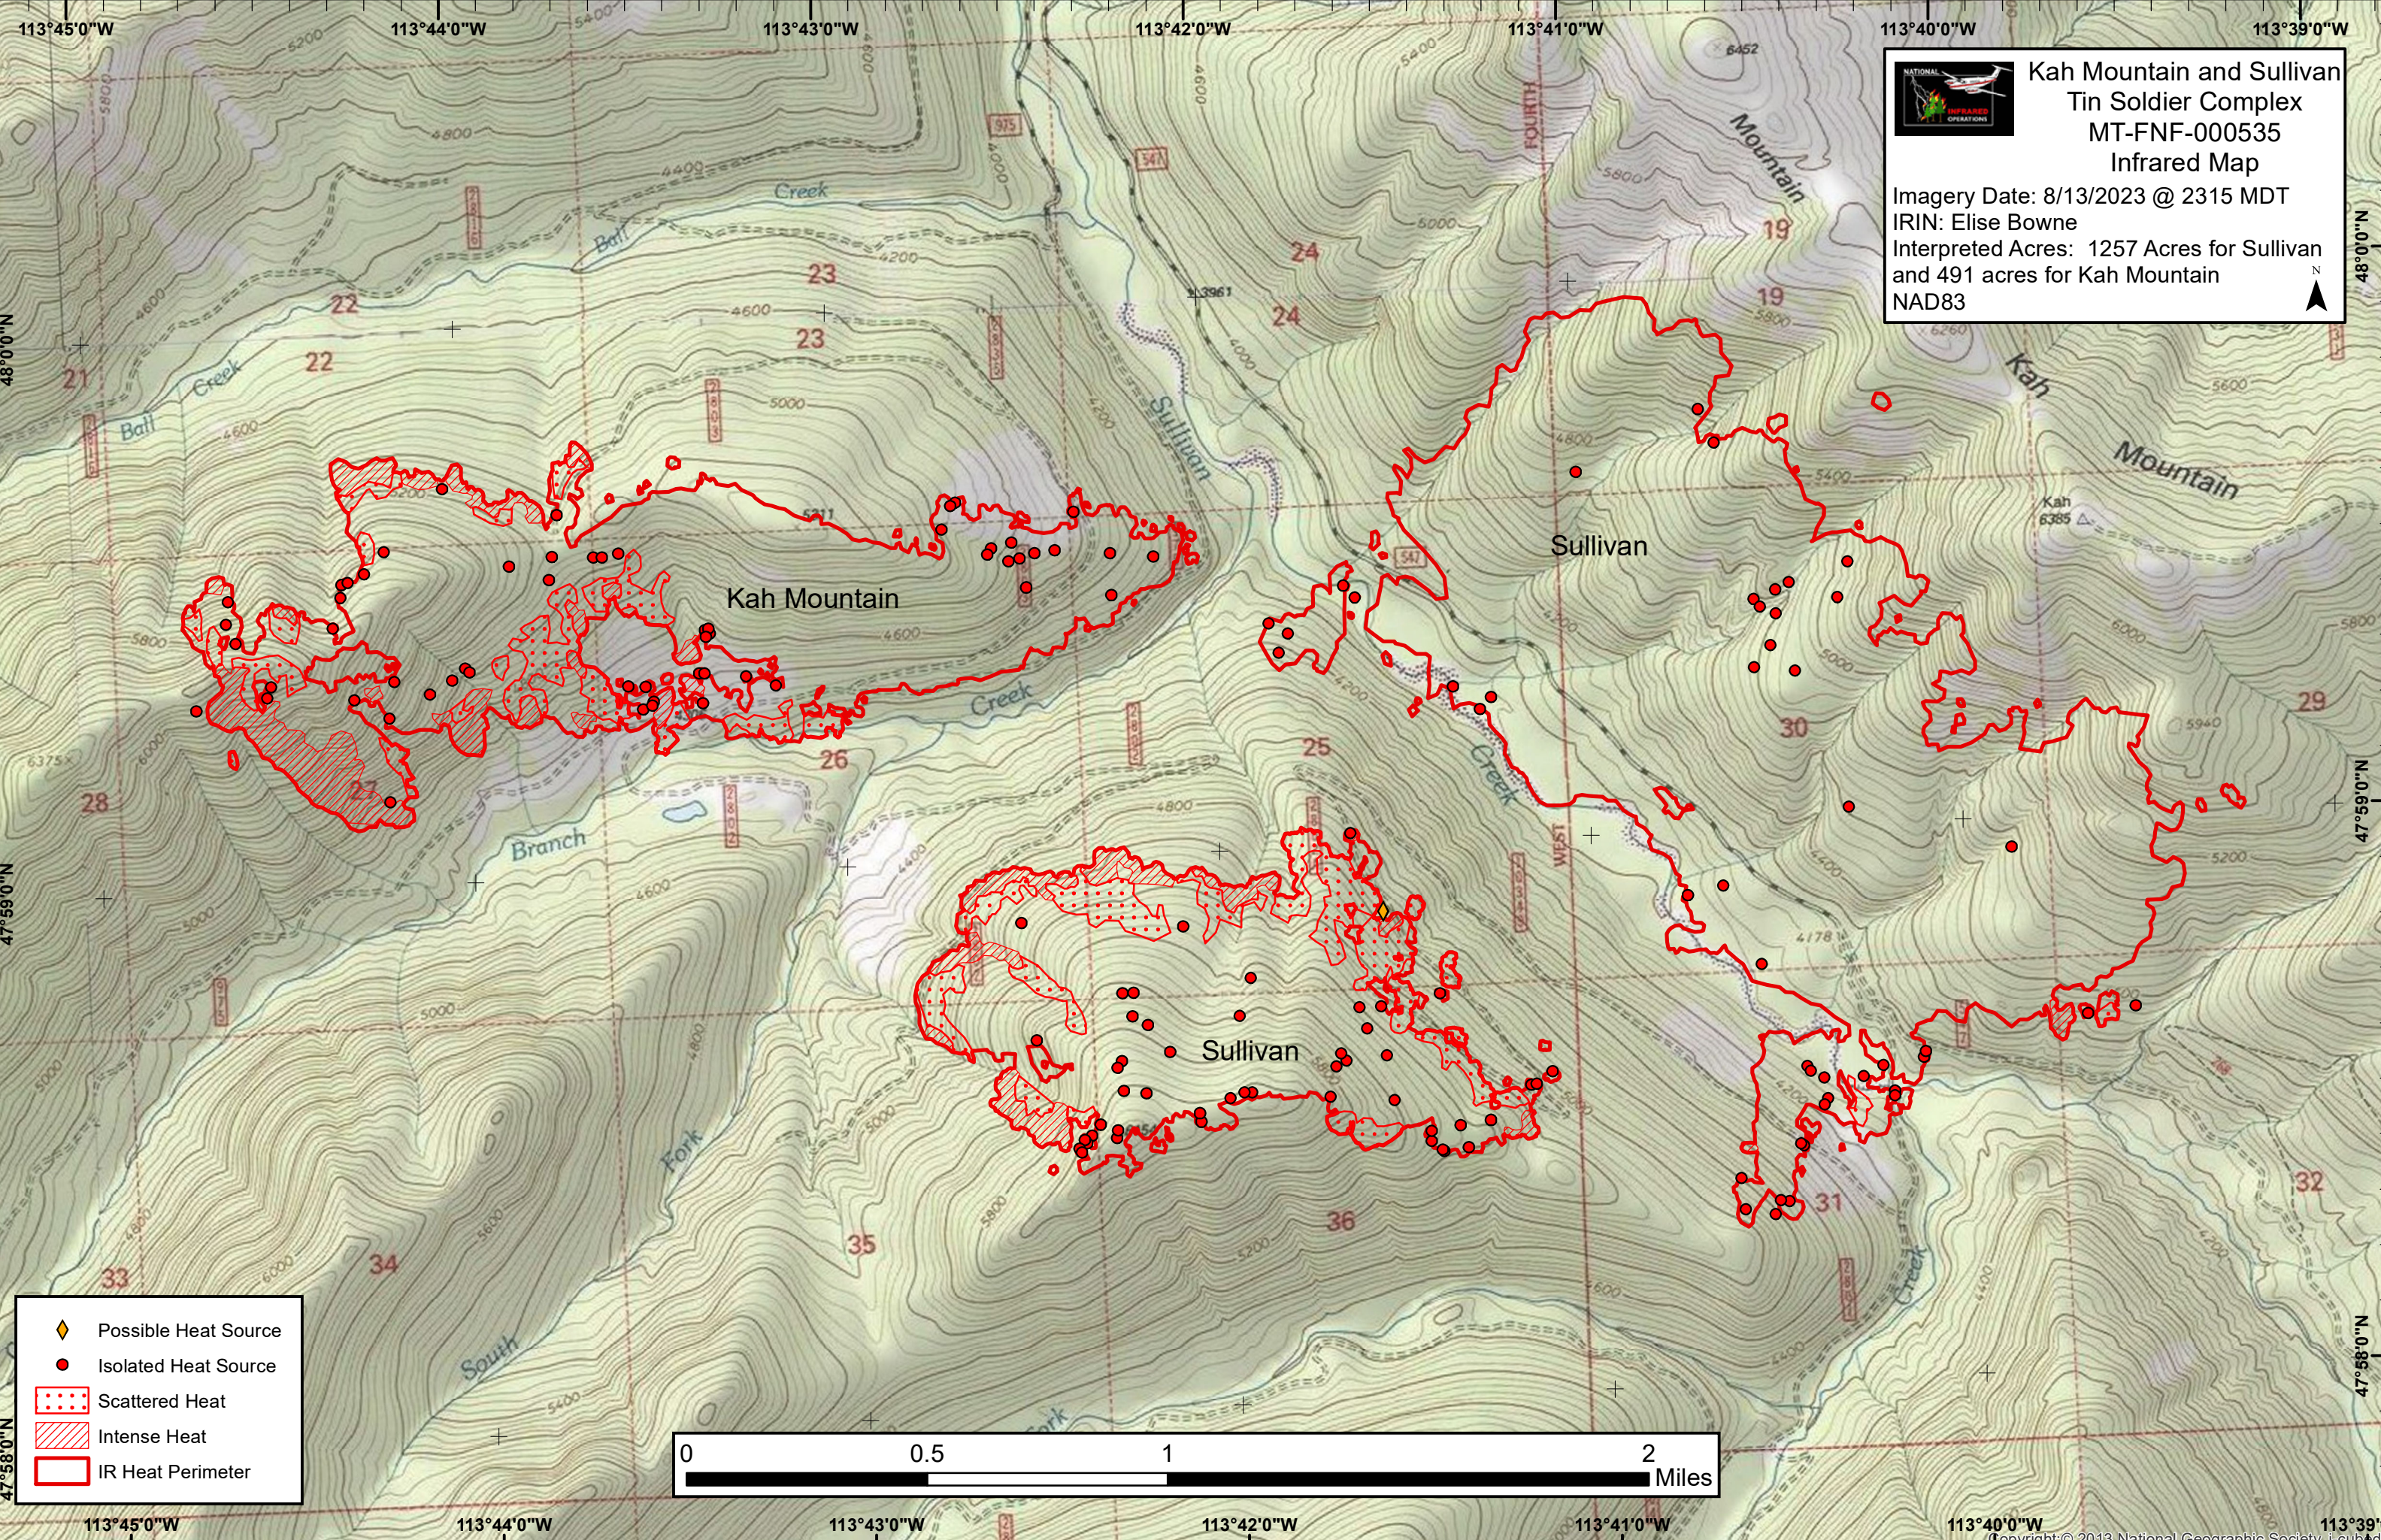

**Kah Mountain and Sullivan
Tin Soldier Complex
MT-FNF-000535
Infrared Map**

Imagery Date: 8/13/2023 @ 2315 MDT
 IRIN: Elise Bowne
 Interpreted Acres: 1257 Acres for Sullivan
 and 491 acres for Kah Mountain
 NAD83

-  Possible Heat Source
-  Isolated Heat Source
-  Scattered Heat
-  Intense Heat
-  IR Heat Perimeter