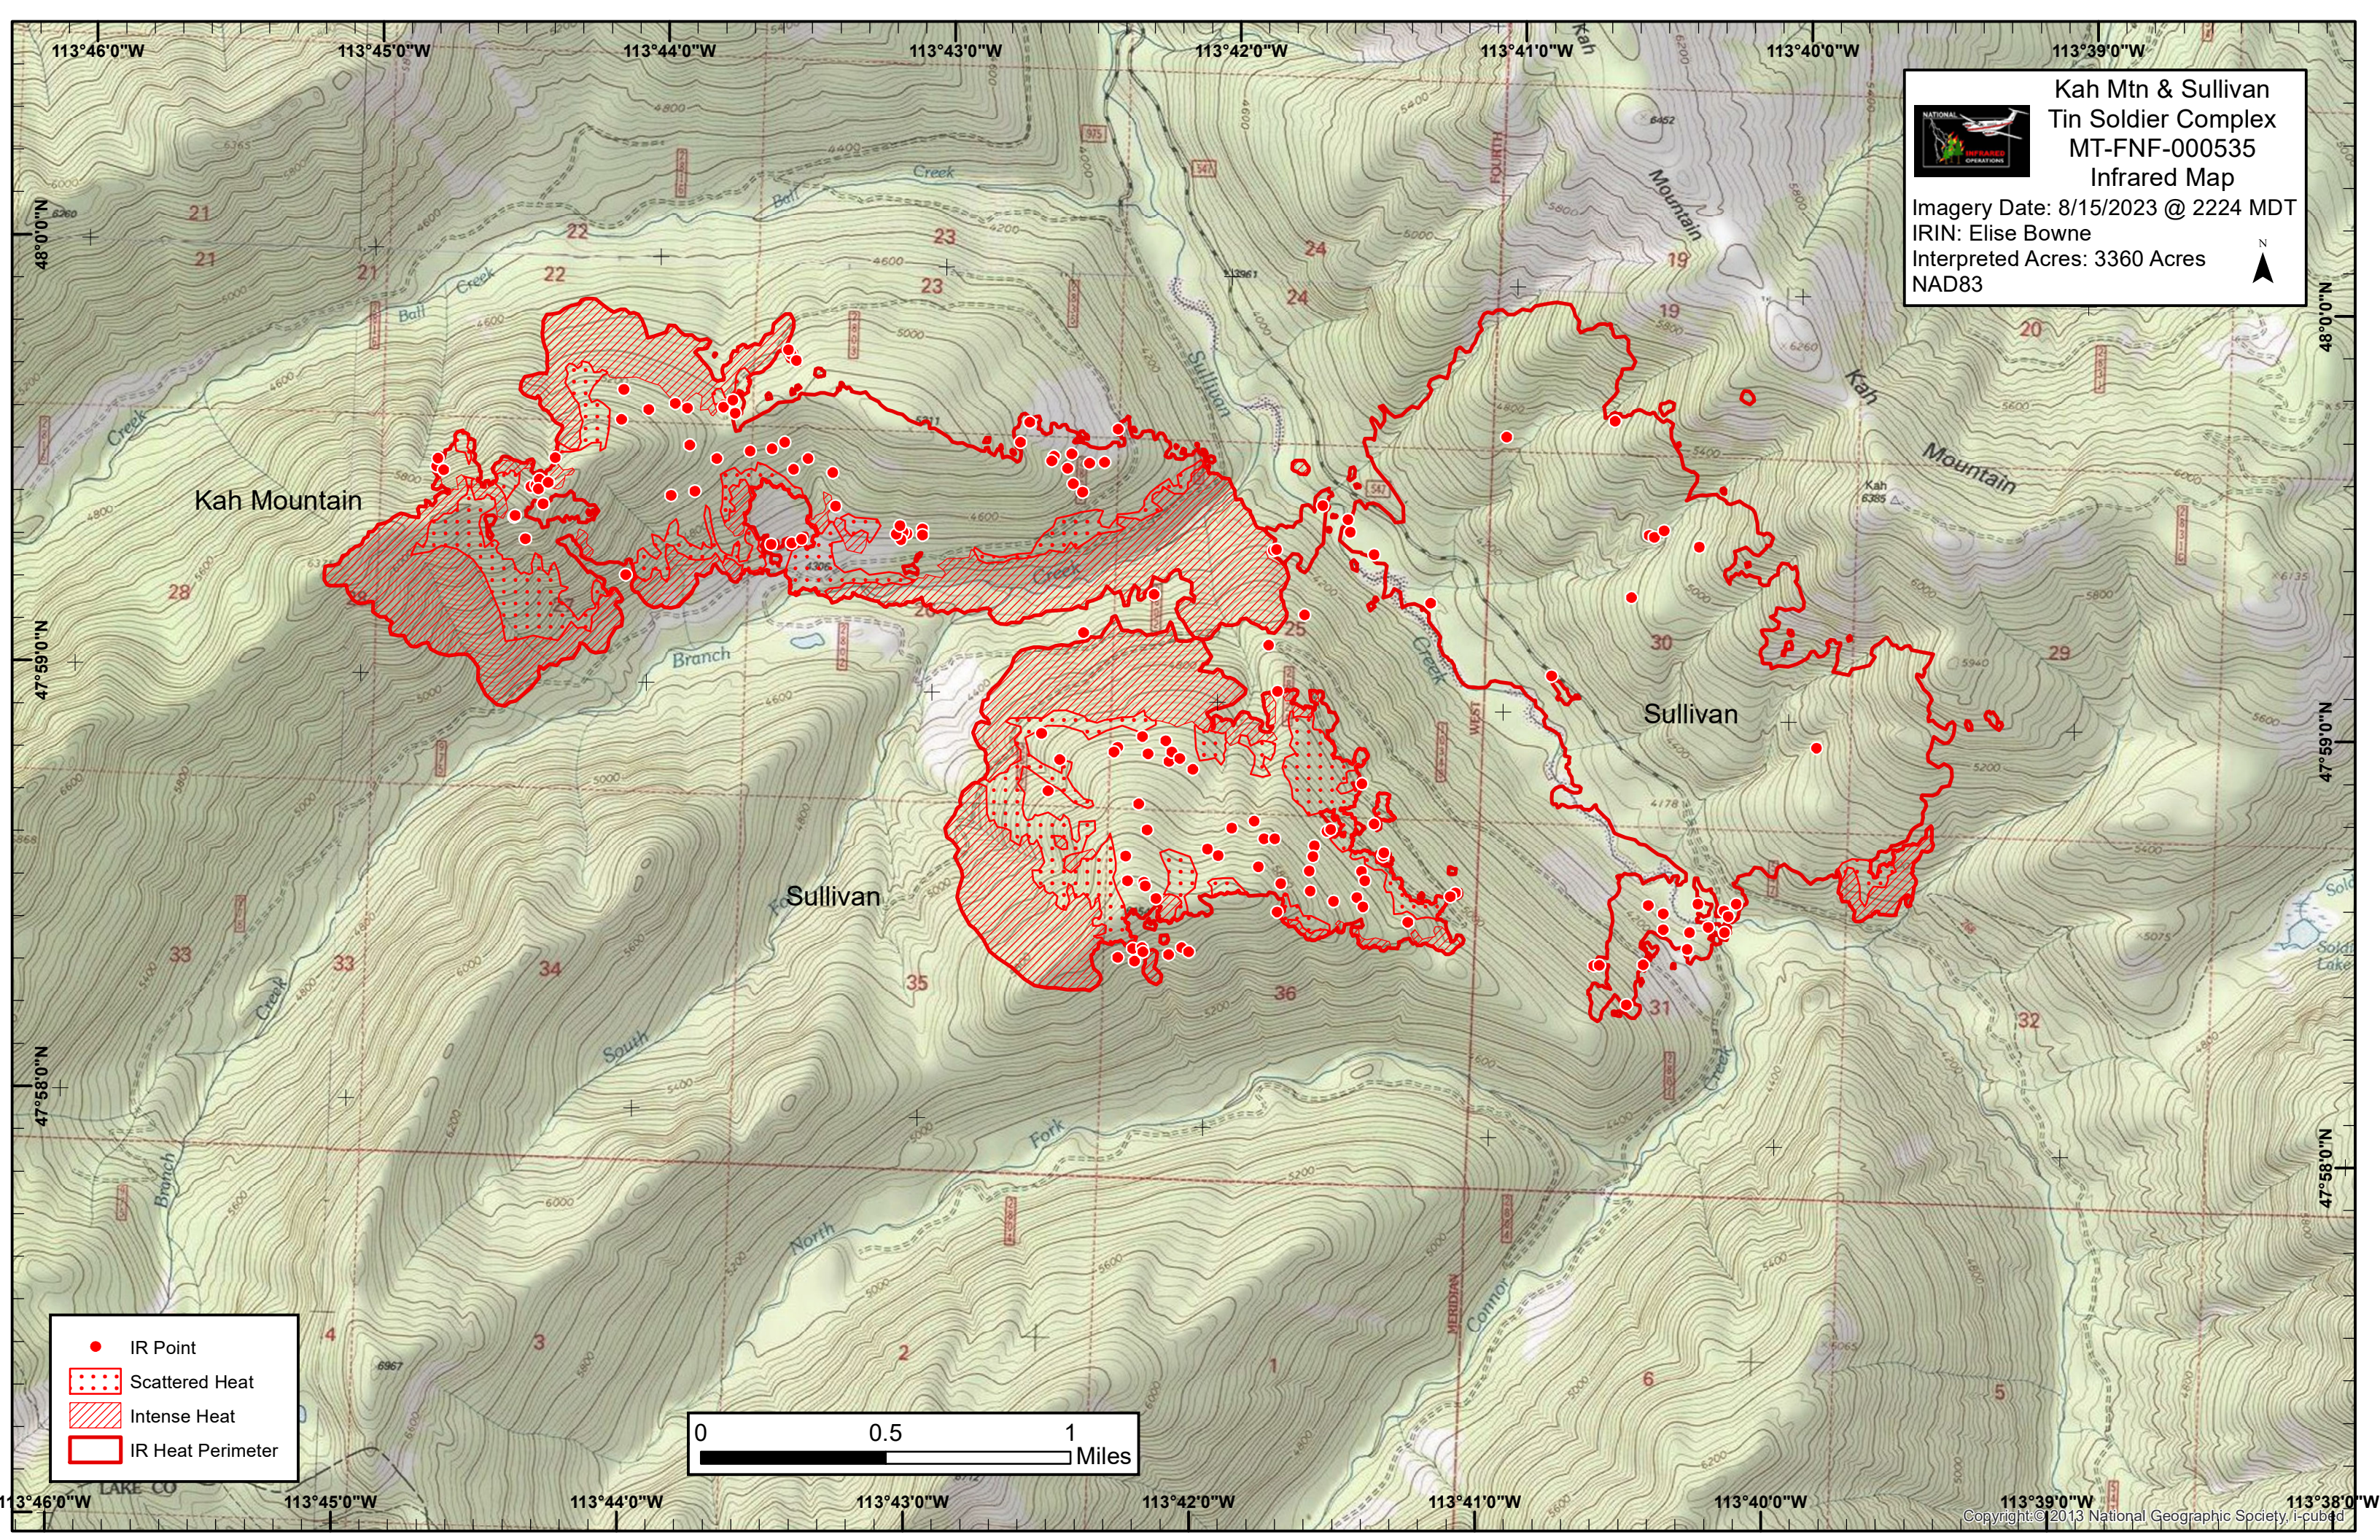

**Kah Mtn & Sullivan
 Tin Soldier Complex
 MT-FNF-000535
 Infrared Map**
 Imagery Date: 8/15/2023 @ 2224 MDT
 IRIN: Elise Bowne
 Interpreted Acres: 3360 Acres
 NAD83

- IR Point
- Scattered Heat
- Intense Heat
- IR Heat Perimeter