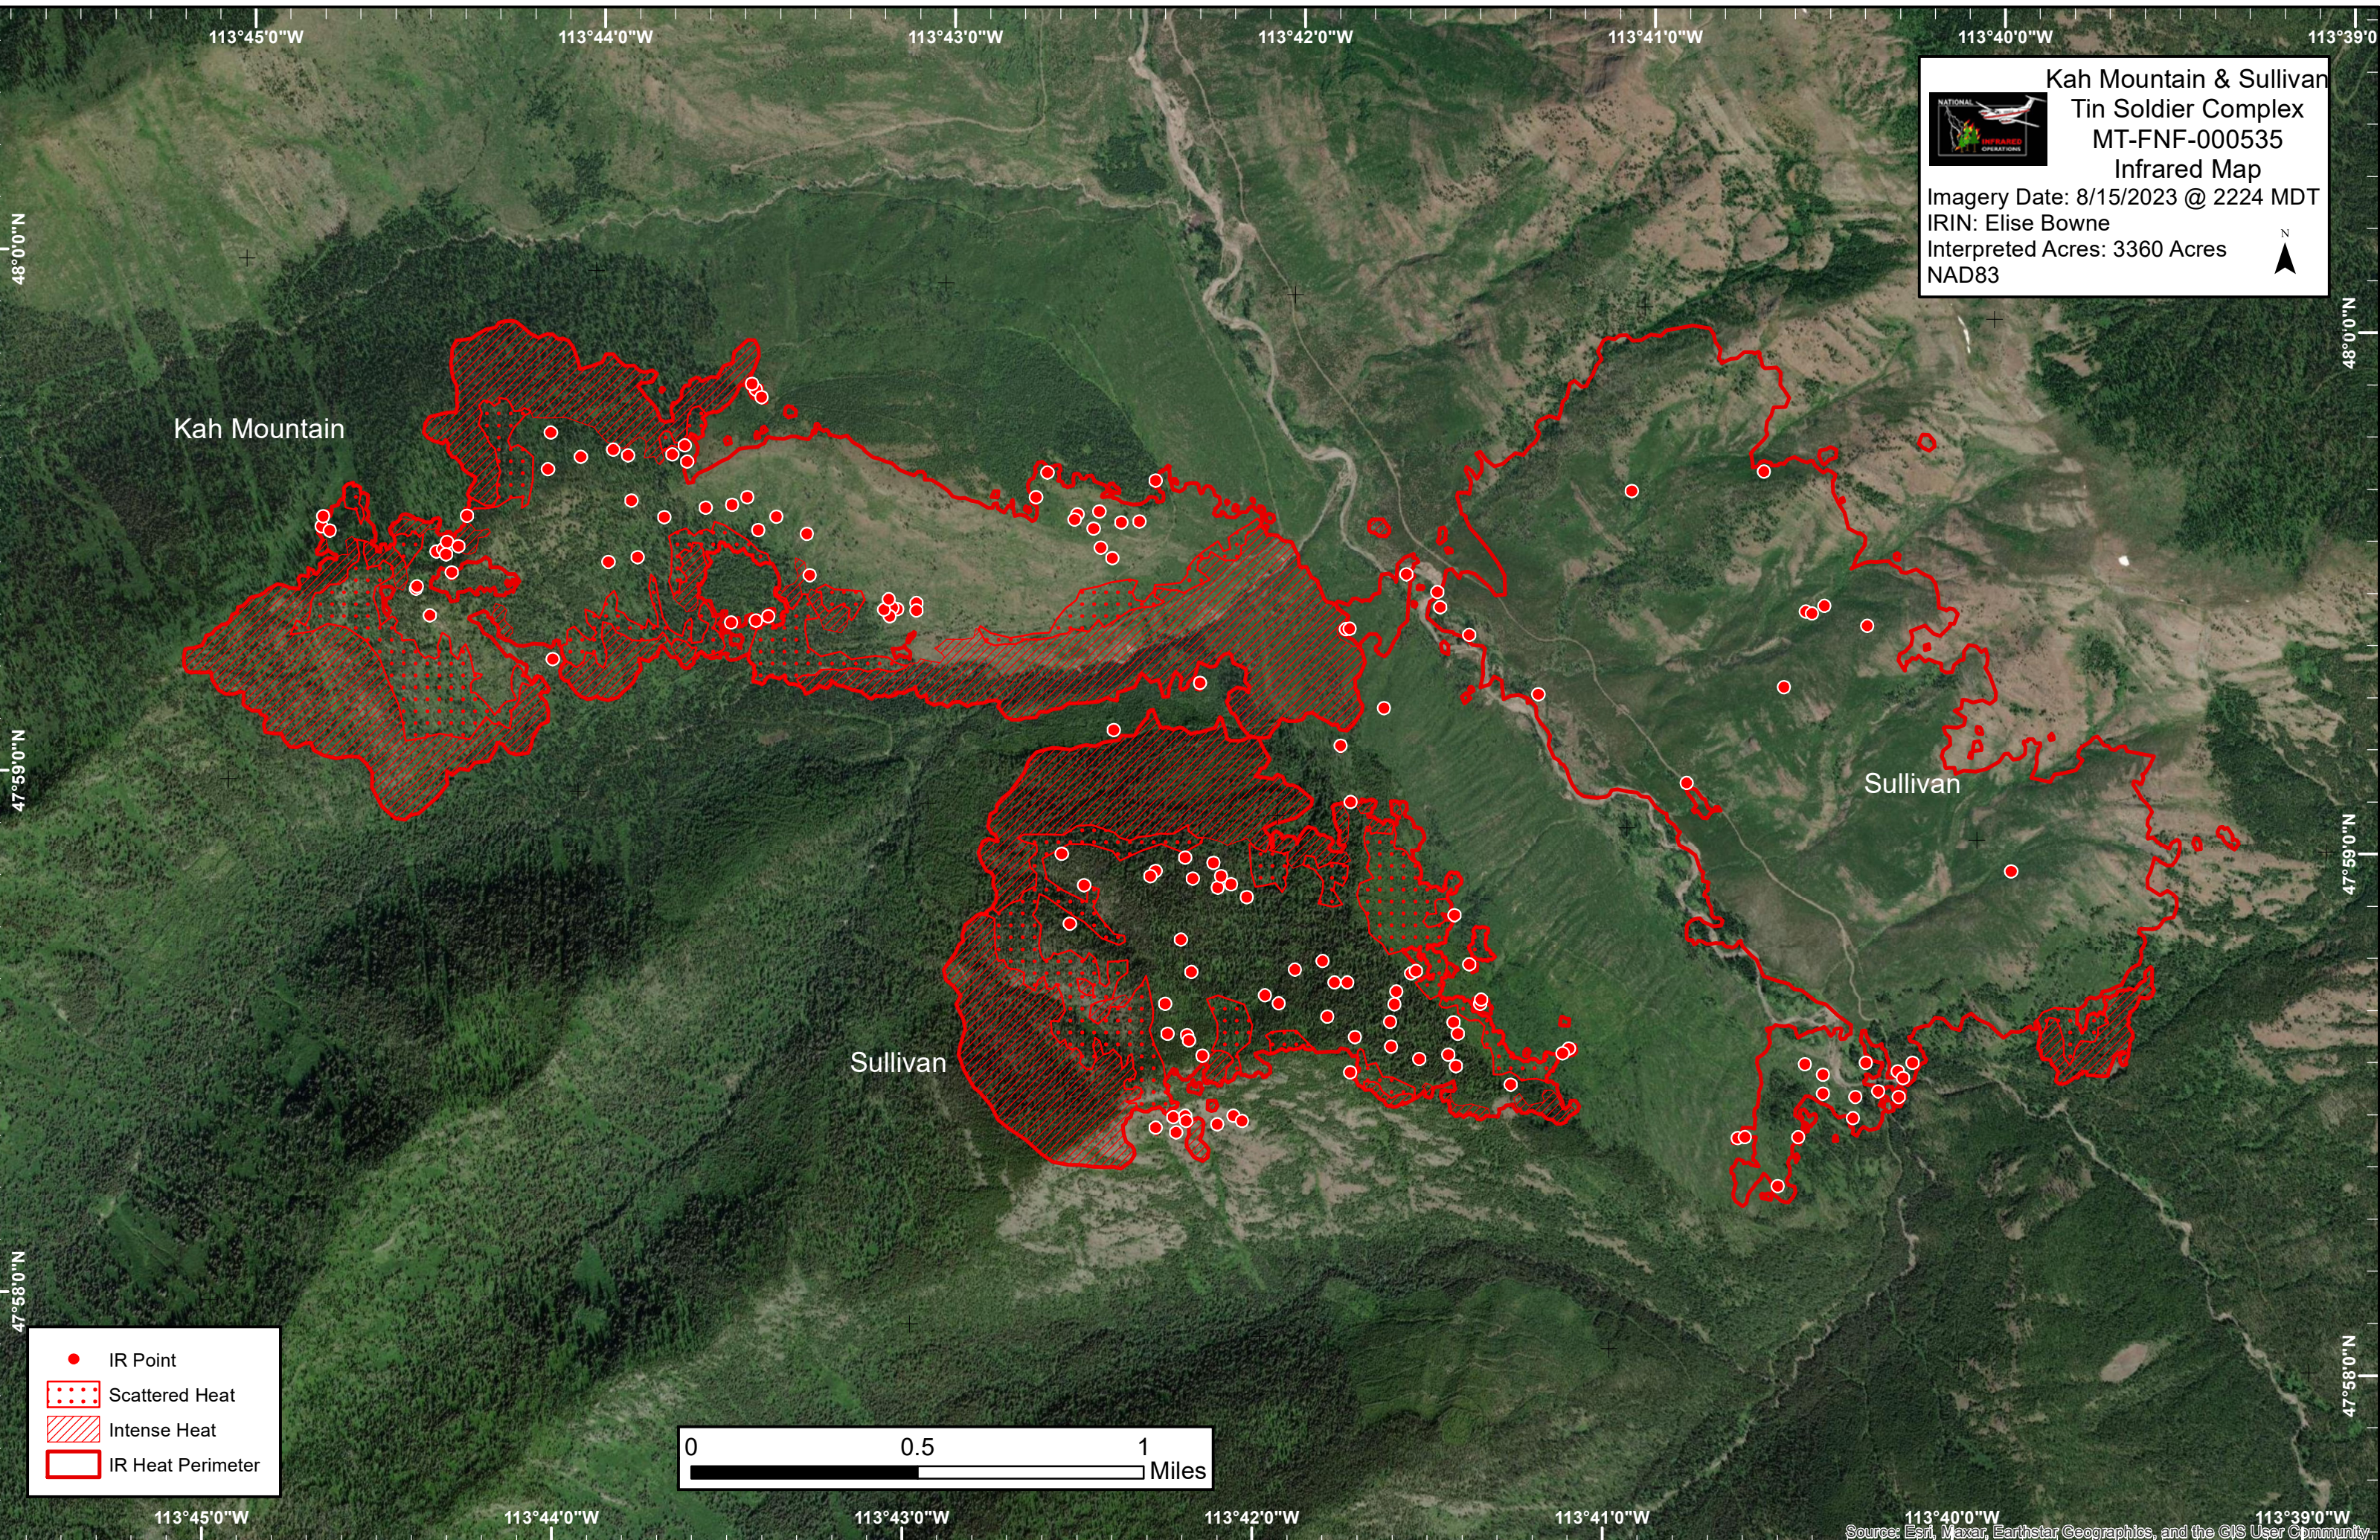

Kah Mountain & Sullivan
Tin Soldier Complex
MT-FNF-000535
Infrared Map
 Imagery Date: 8/15/2023 @ 2224 MDT
 IRIN: Elise Bowne
 Interpreted Acres: 3360 Acres
 NAD83

- IR Point
- Scattered Heat
- Intense Heat
- IR Heat Perimeter