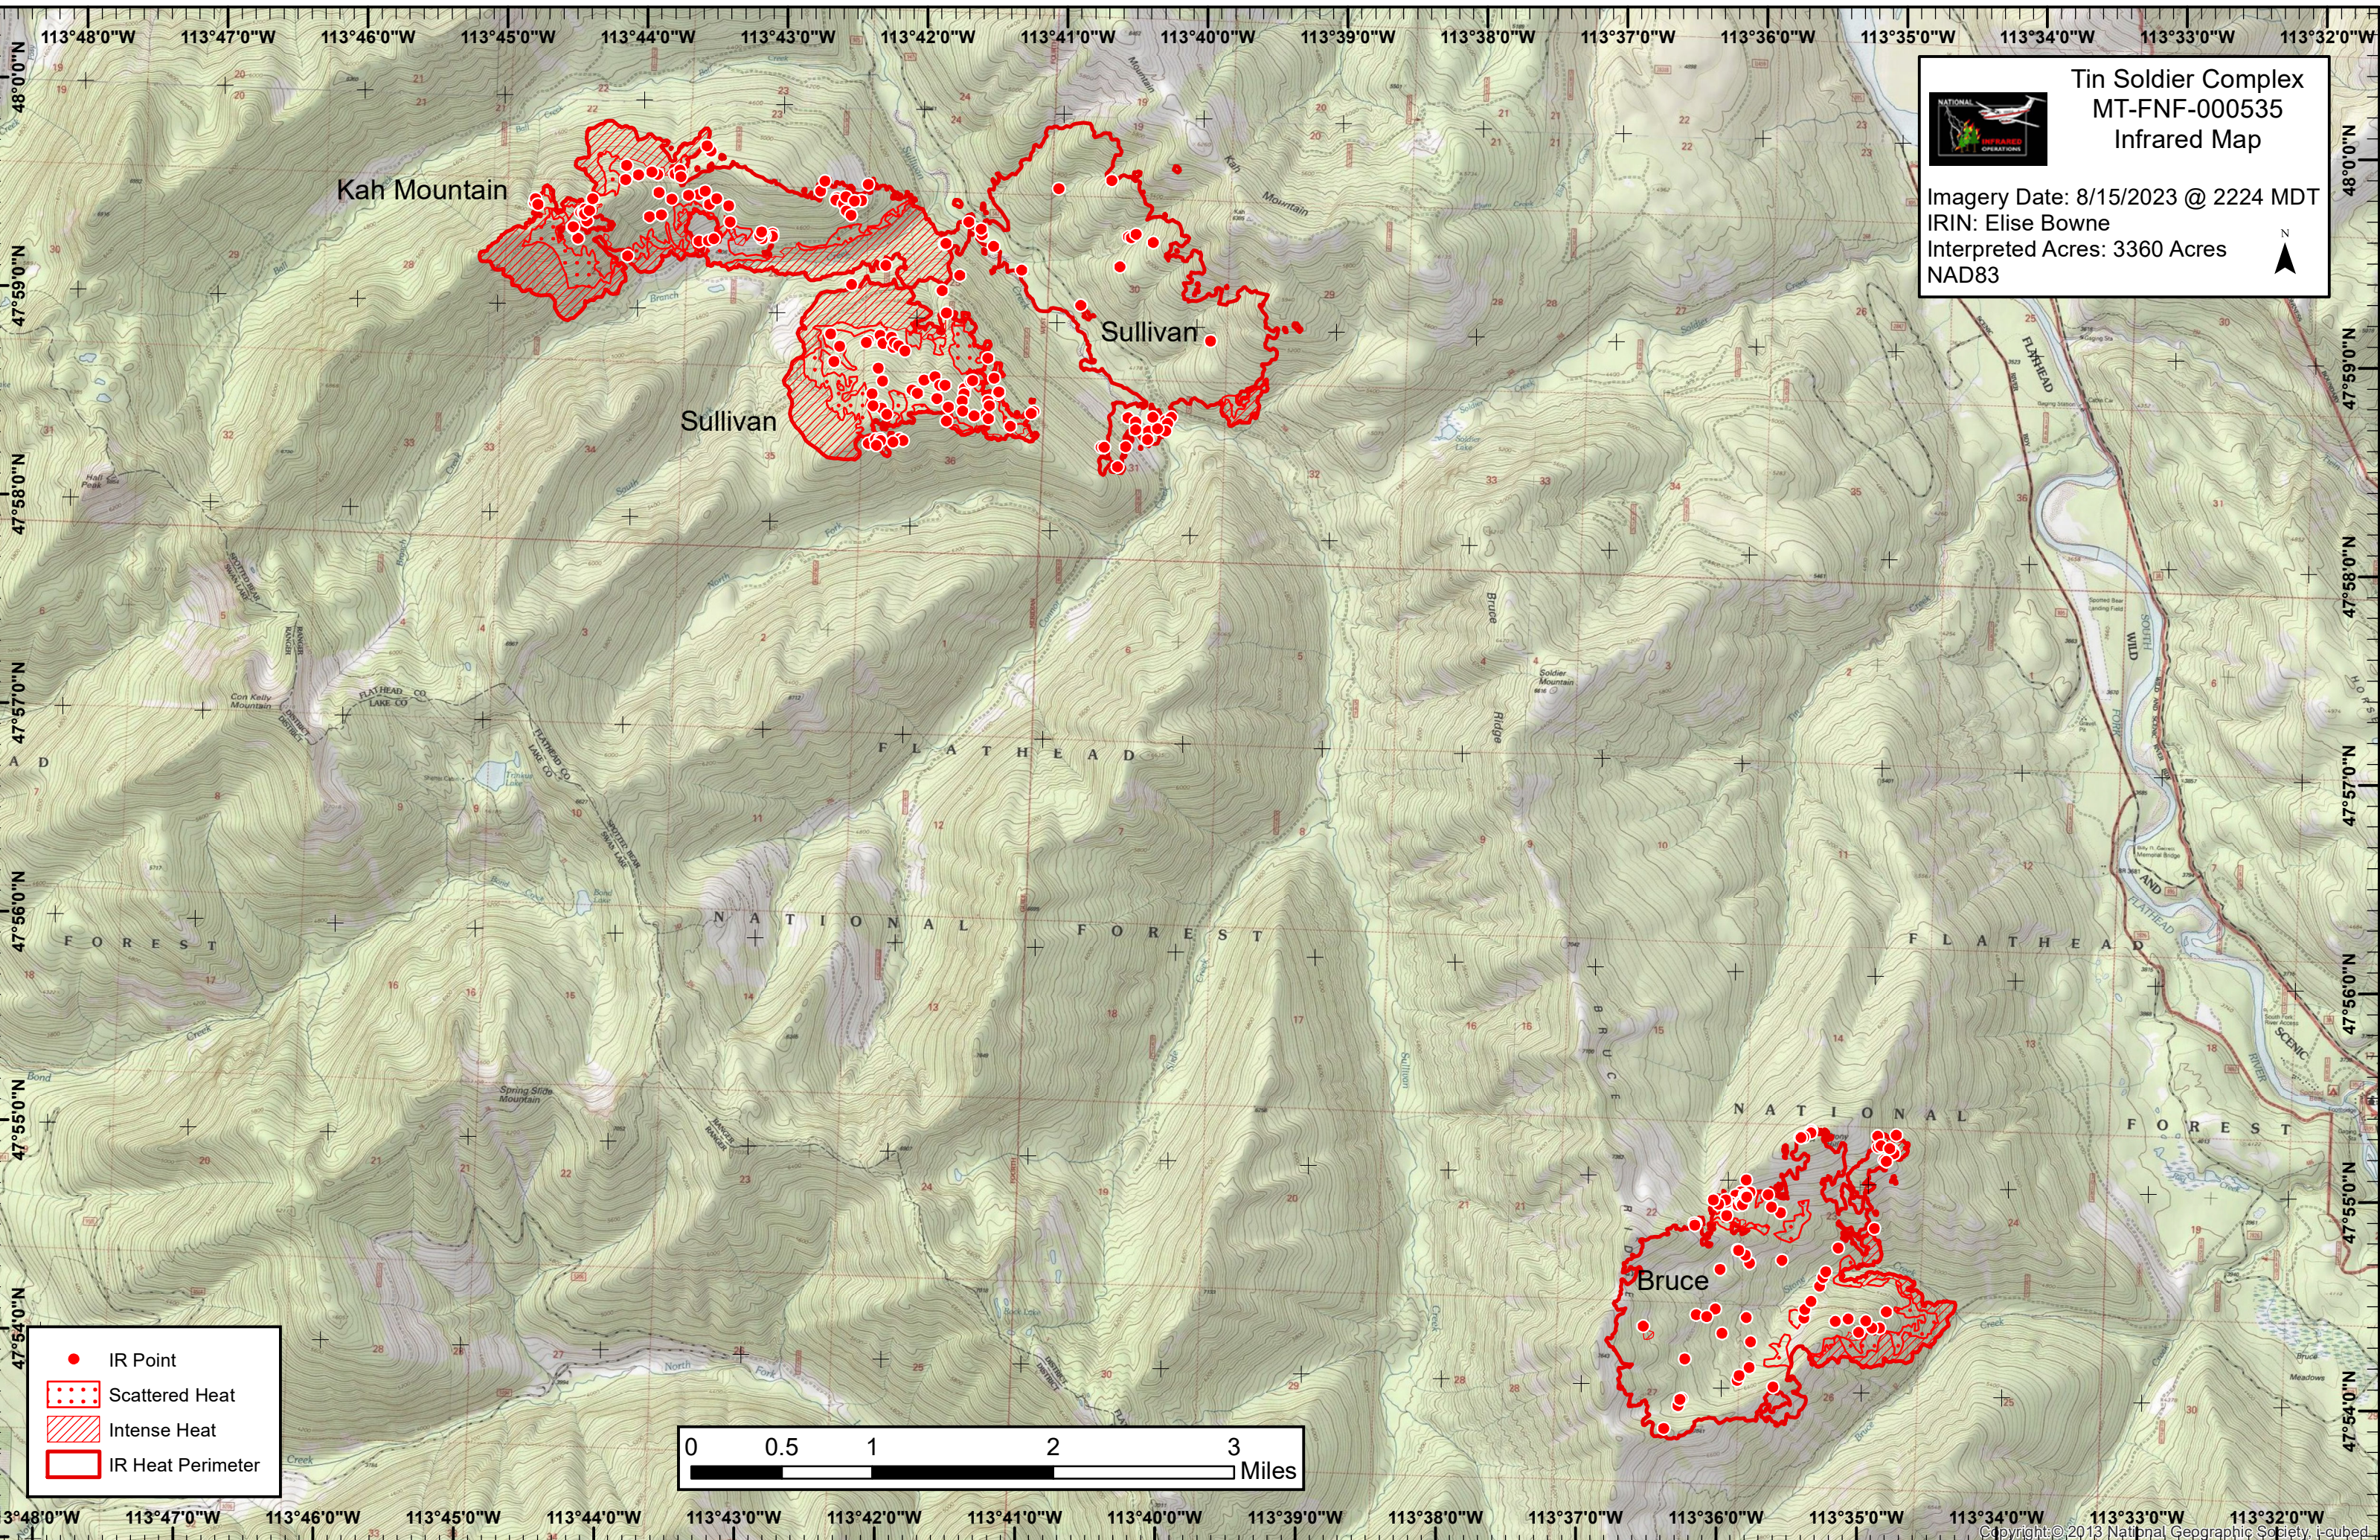

Tin Soldier Complex
 MT-FNF-000535
 Infrared Map

Imagery Date: 8/15/2023 @ 2224 MDT
 IRIN: Elise Bowne
 Interpreted Acres: 3360 Acres
 NAD83

- IR Point
- Scattered Heat
- Intense Heat
- IR Heat Perimeter