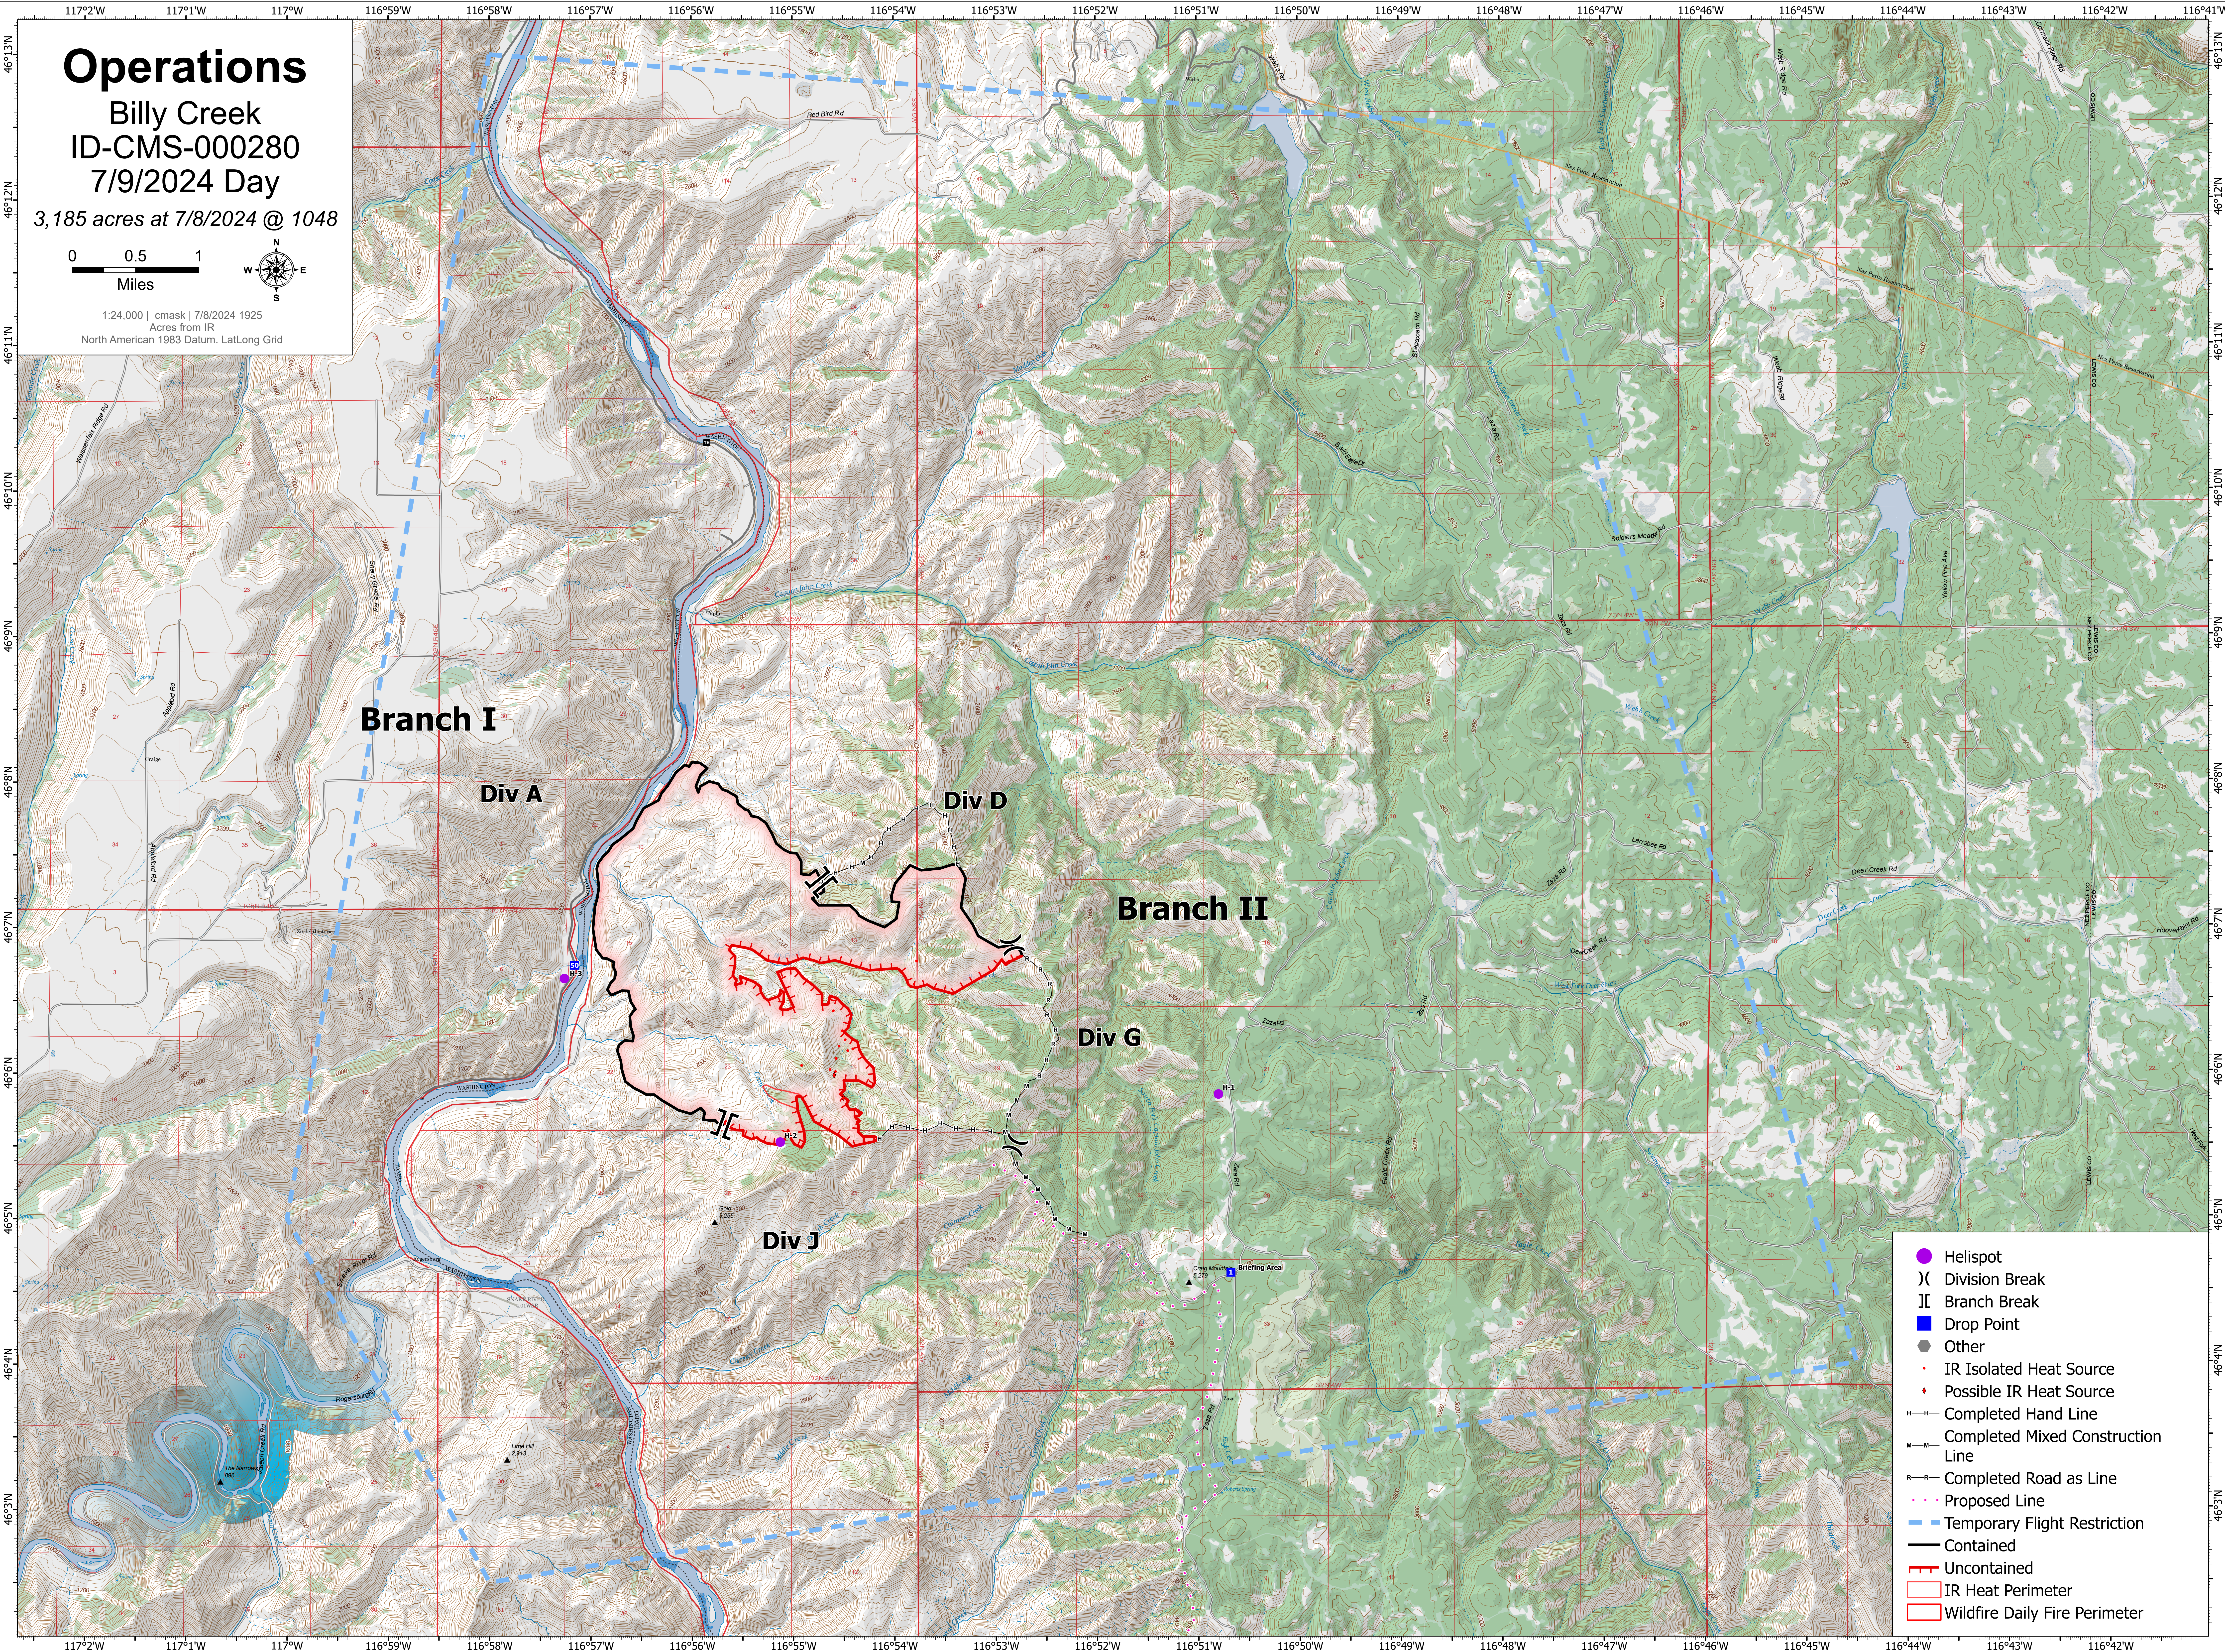

Operations

Billy Creek
ID-CMS-000280

7/9/2024 Day

3,185 acres at 7/8/2024 @ 1048

1:24,000 | cmask | 7/8/2024 1925
Acres from IR
North American 1983 Datum, LatLong Grid

- Helispot
-) Division Break
-] Branch Break
- Drop Point
- Other
- IR Isolated Heat Source
- ◆ Possible IR Heat Source
- - - Completed Hand Line
- - - Completed Mixed Construction Line
- - - Completed Road as Line
- ⋯ Proposed Line
- - - Temporary Flight Restriction
- ▭ Contained
- ▭ Uncontained
- ▭ IR Heat Perimeter
- ▭ Wildfire Daily Fire Perimeter