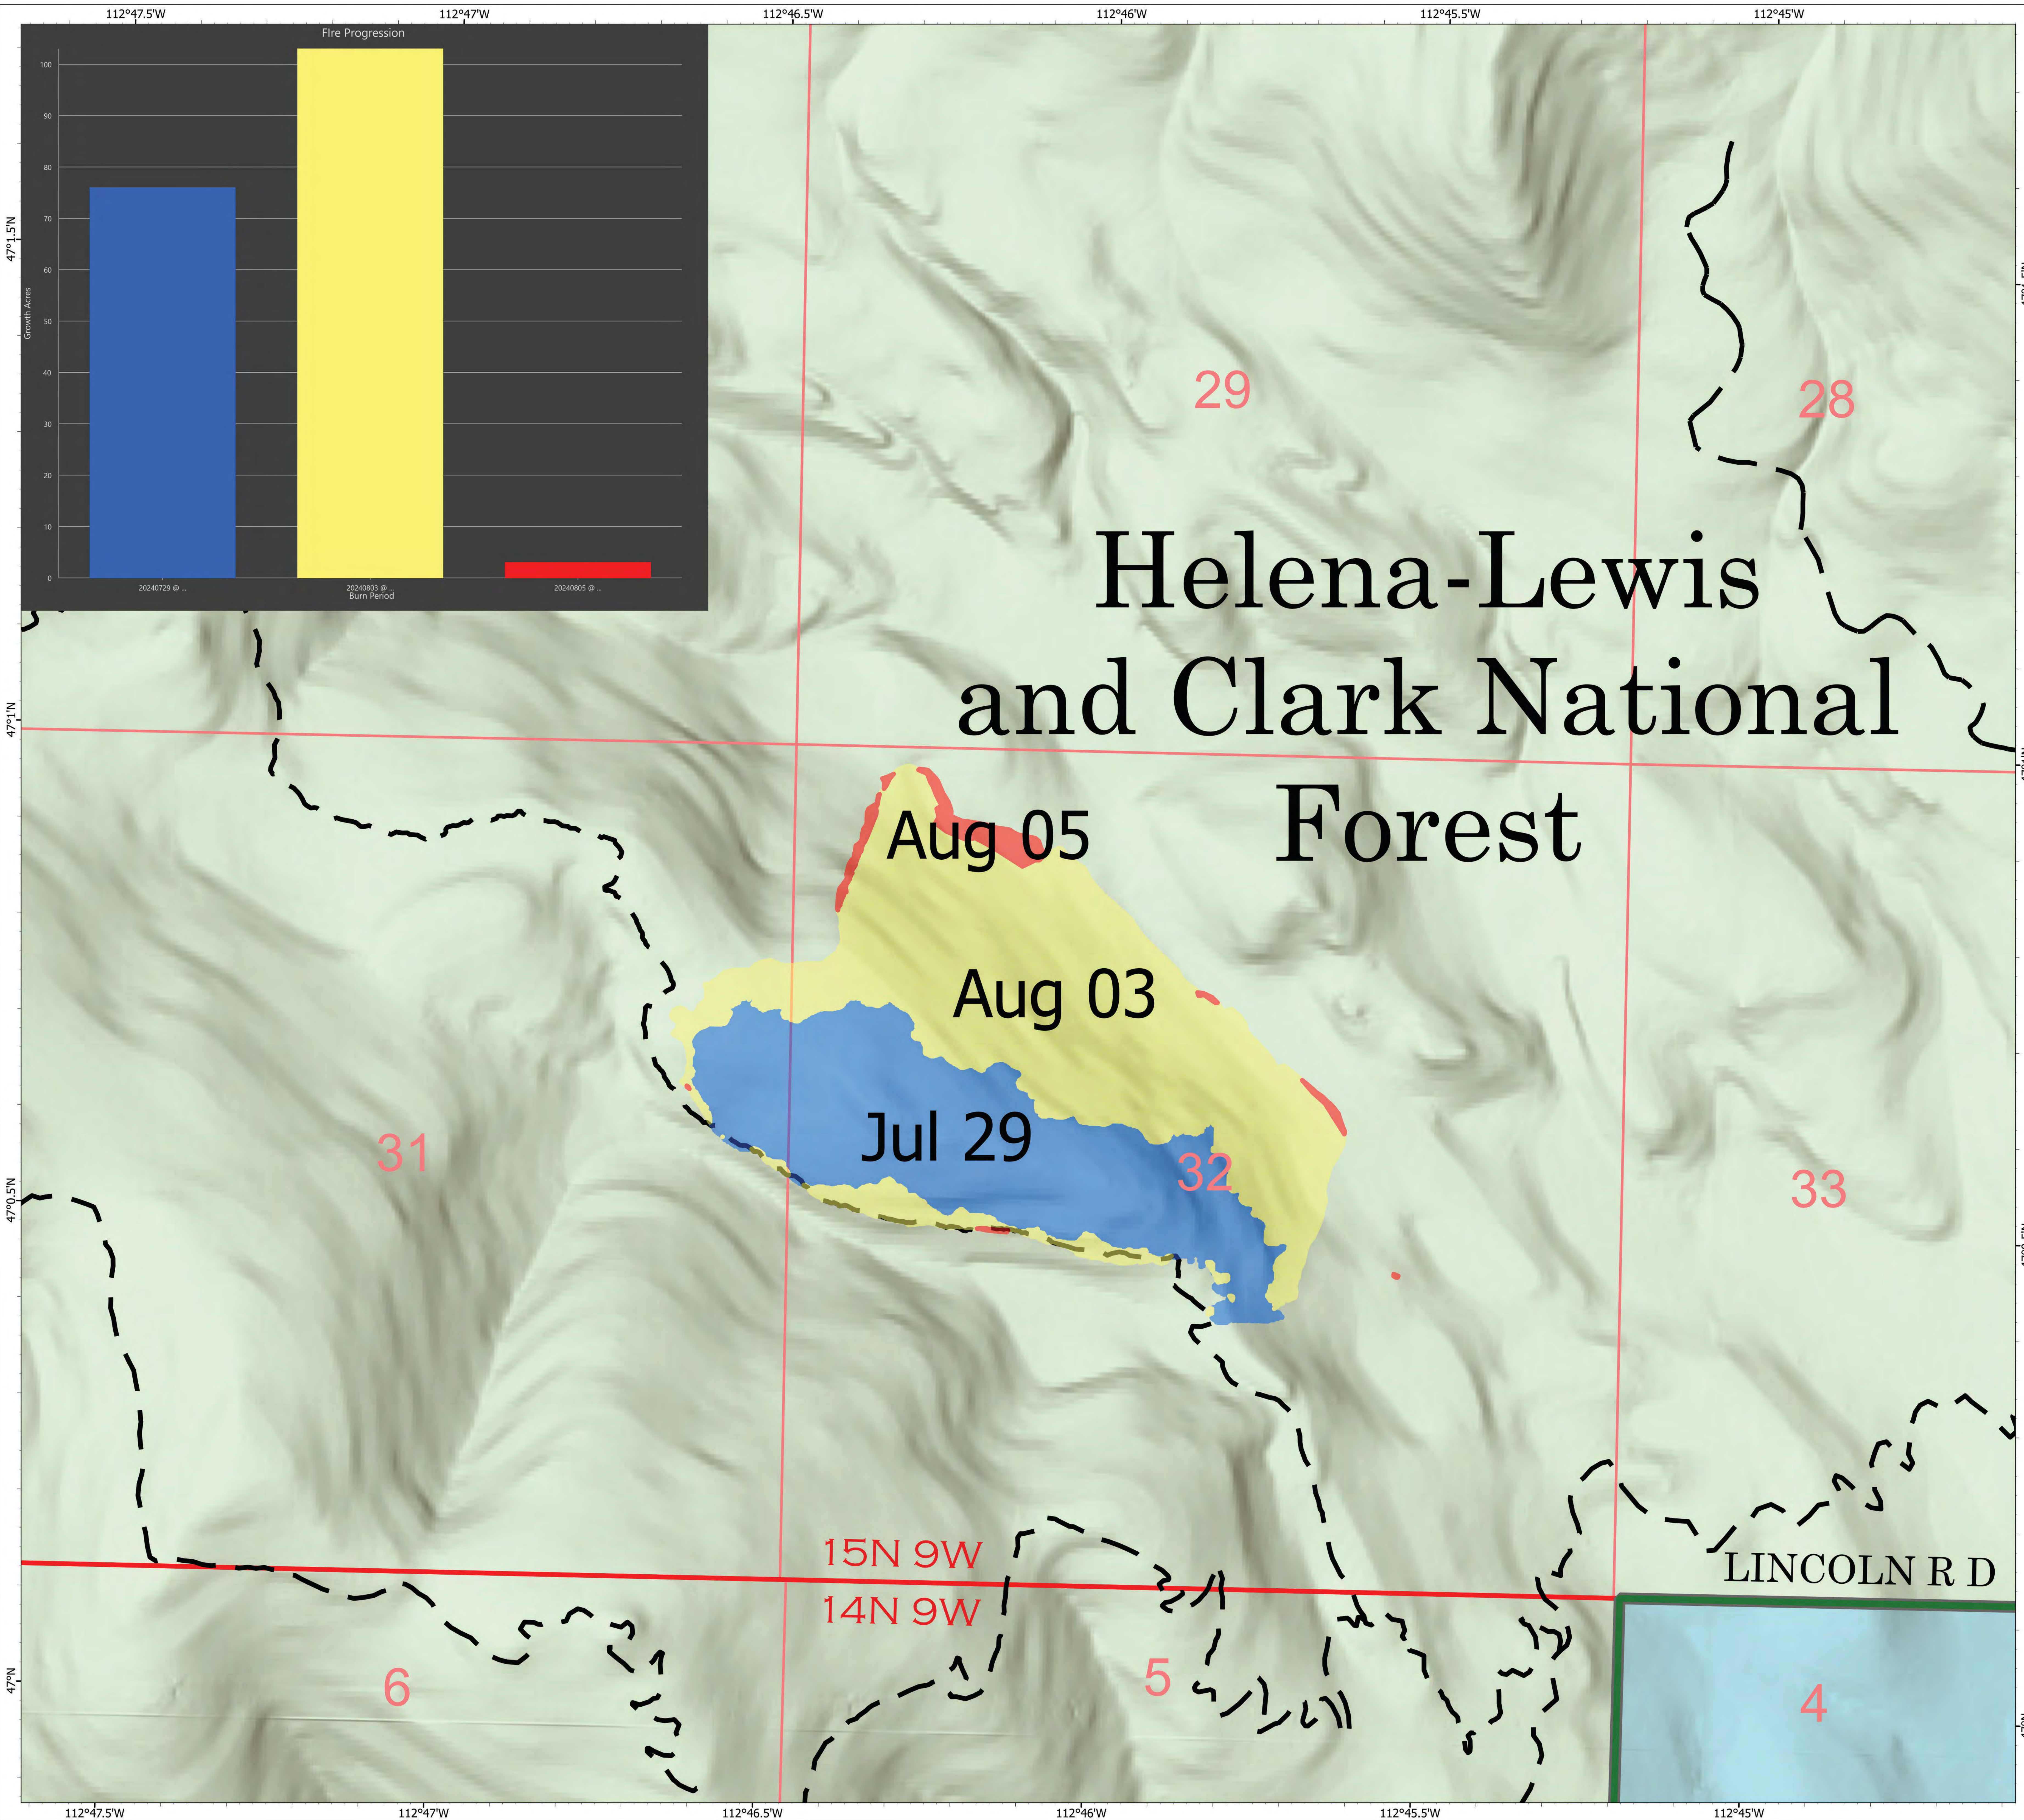

Progression

Black Mountain
MT-HLF-000492
08/10/24 Day

182 acres at 8/06/2024 3:30 PM

Forest Service Land			
State Lands			
20240729 @ 2132	76ac	+76ac	
20240803 @ 1535	179ac	+103ac	
20240805 @ 1700	182ac	+3ac	

1:4,000 | NRT8 2024 | 8/9/2024 1956
Acres from IR
North American 1983 Datum, LatLong Grid