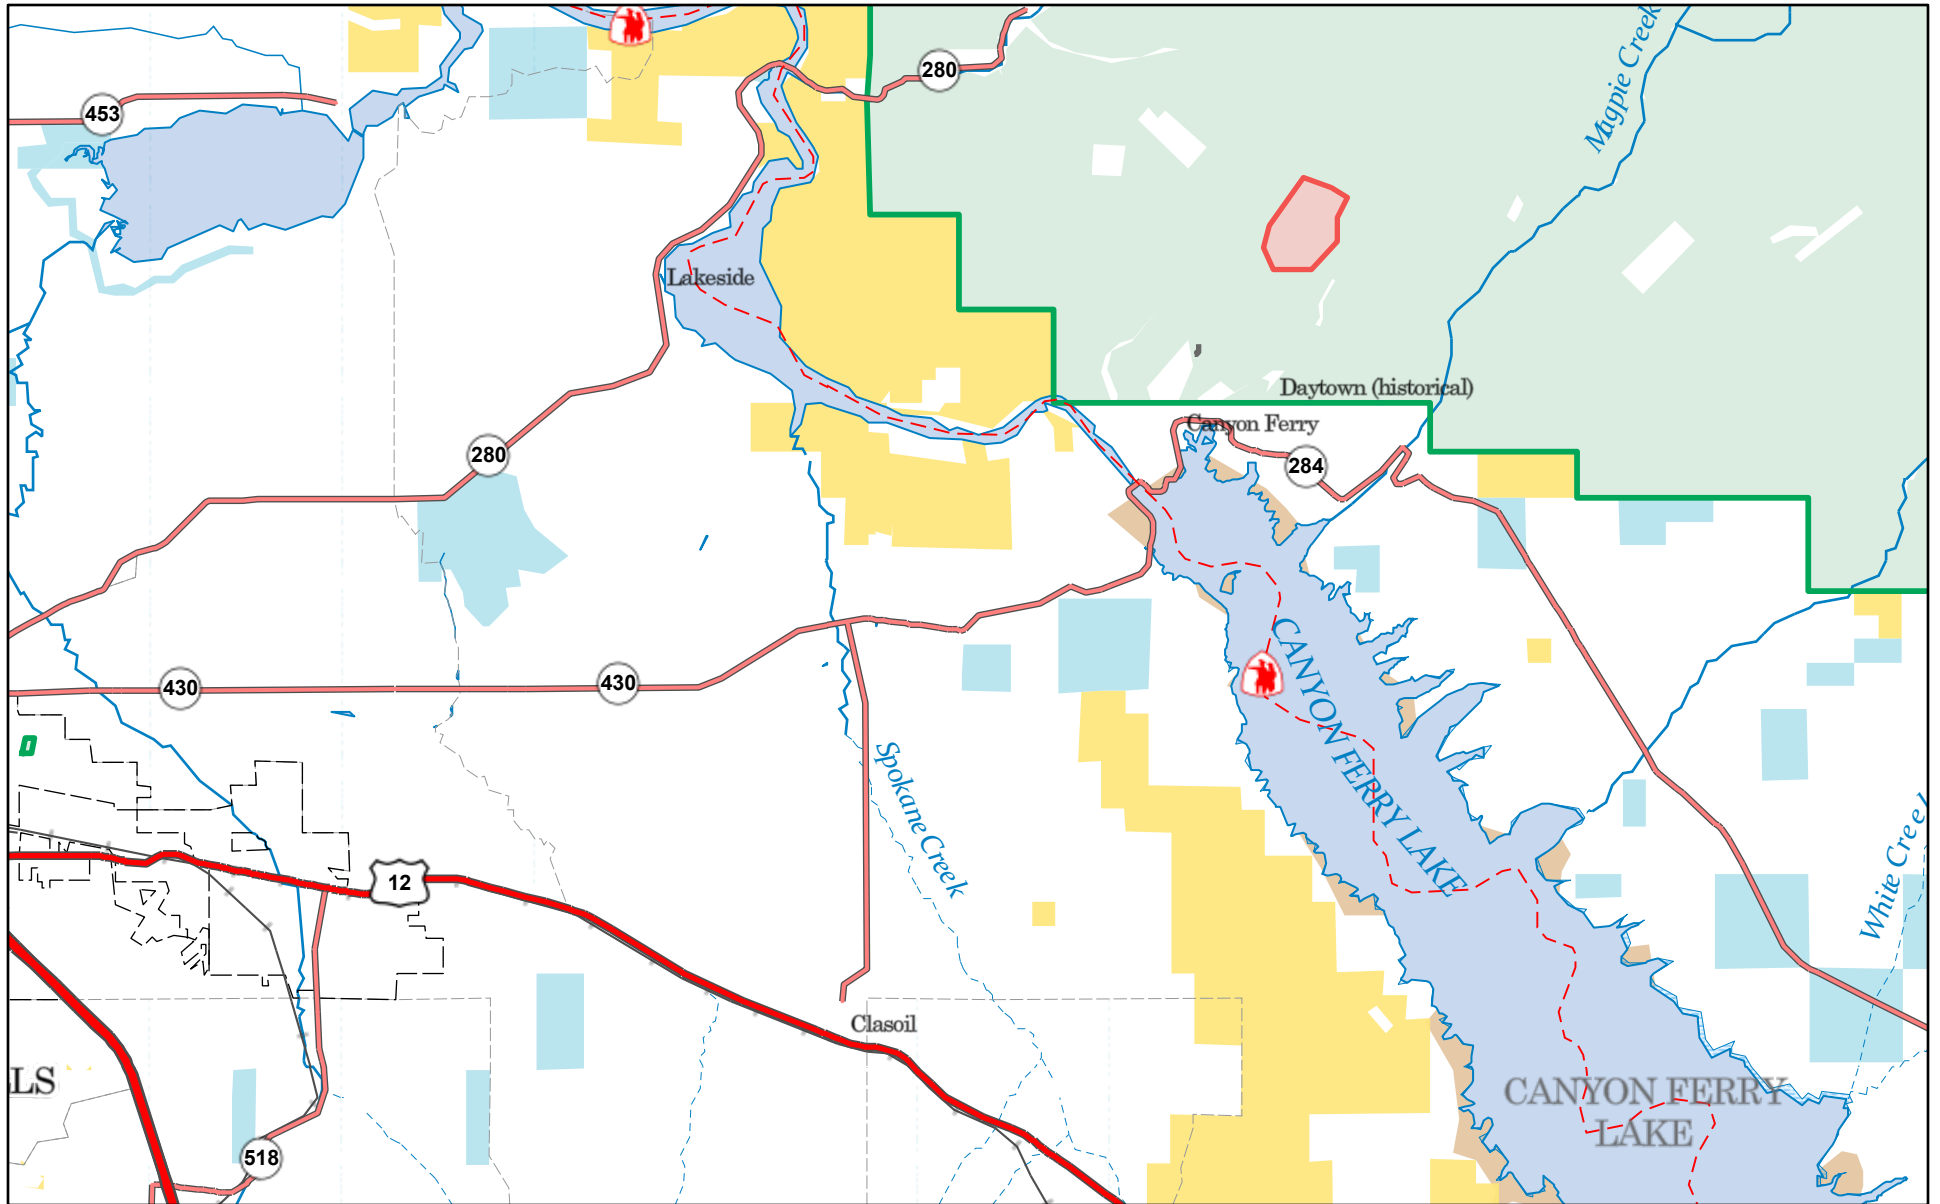

Horse Gulch Fire 10JULY24 1000

7/10/2024

EventLine

EventPolygon

— Completed Hand Line Wildfire Daily Fire Perimeter

- - - - Other

1:188,775

Esri, NASA, NGA, USGS