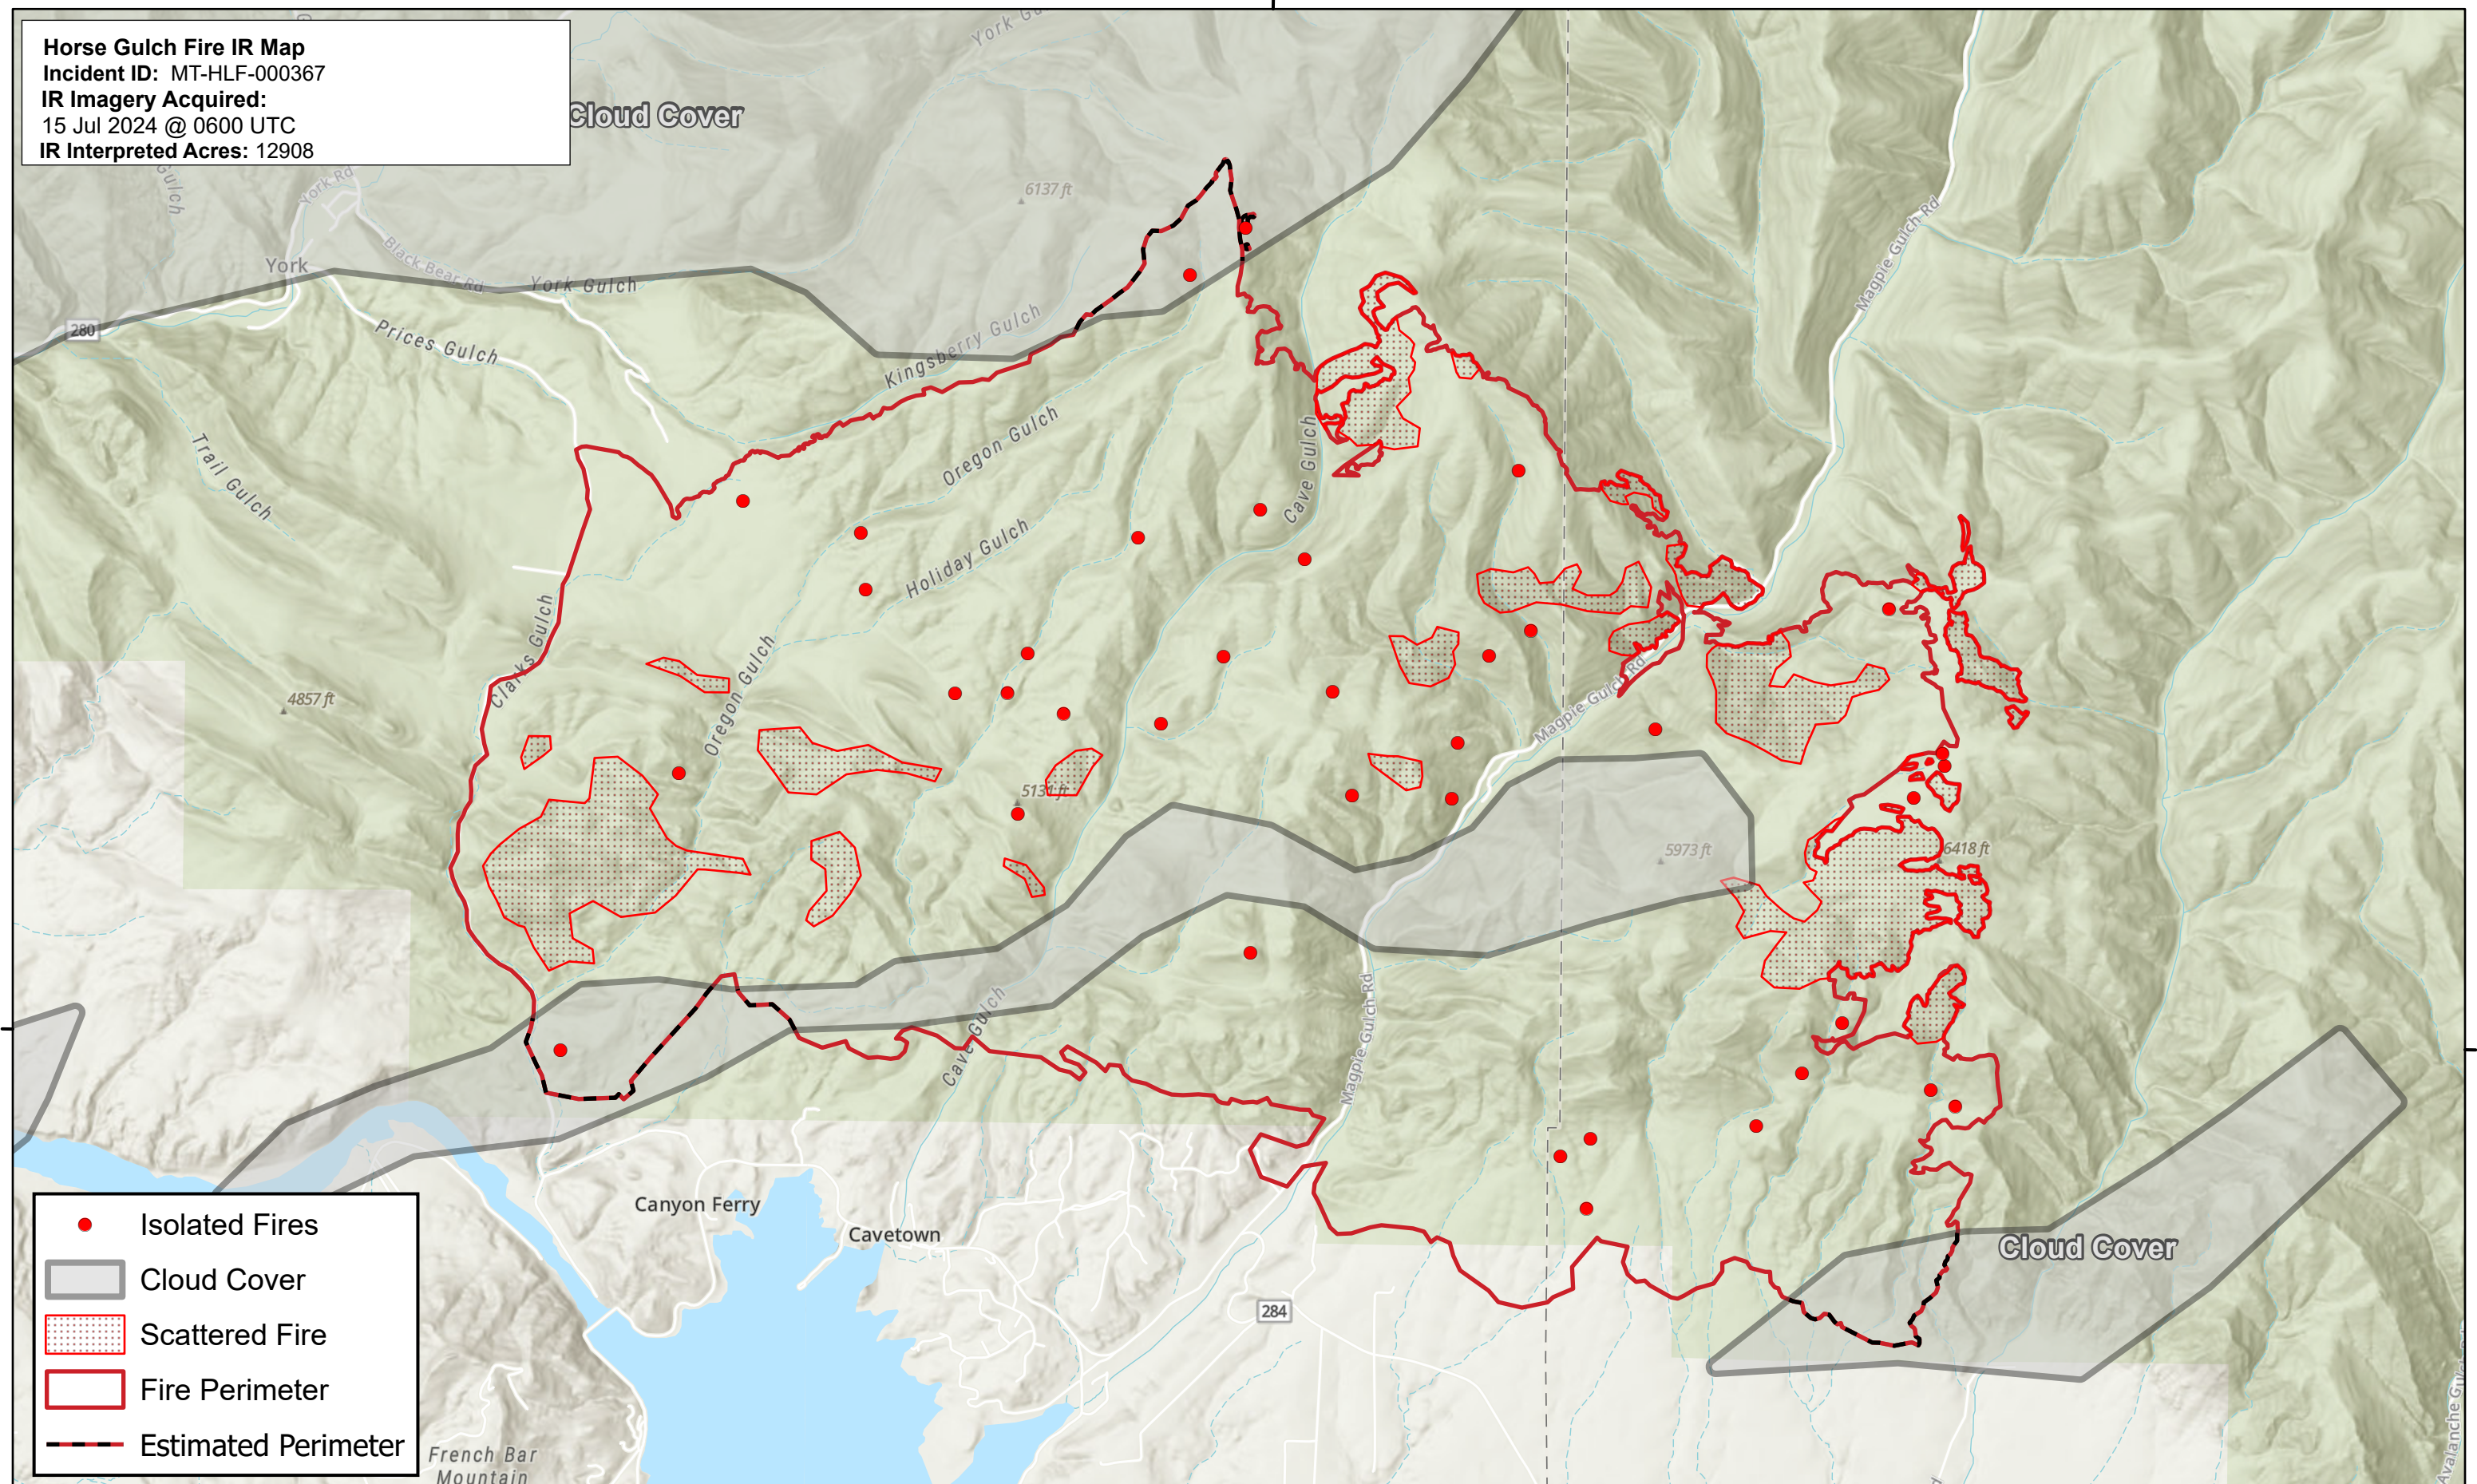

**Horse Gulch Fire IR Map**  
 Incident ID: MT-HLF-000367  
 IR Imagery Acquired:  
 15 Jul 2024 @ 0600 UTC  
 IR Interpreted Acres: 12908

- Isolated Fires
- Cloud Cover
- Scattered Fire
- Fire Perimeter
- Estimated Perimeter