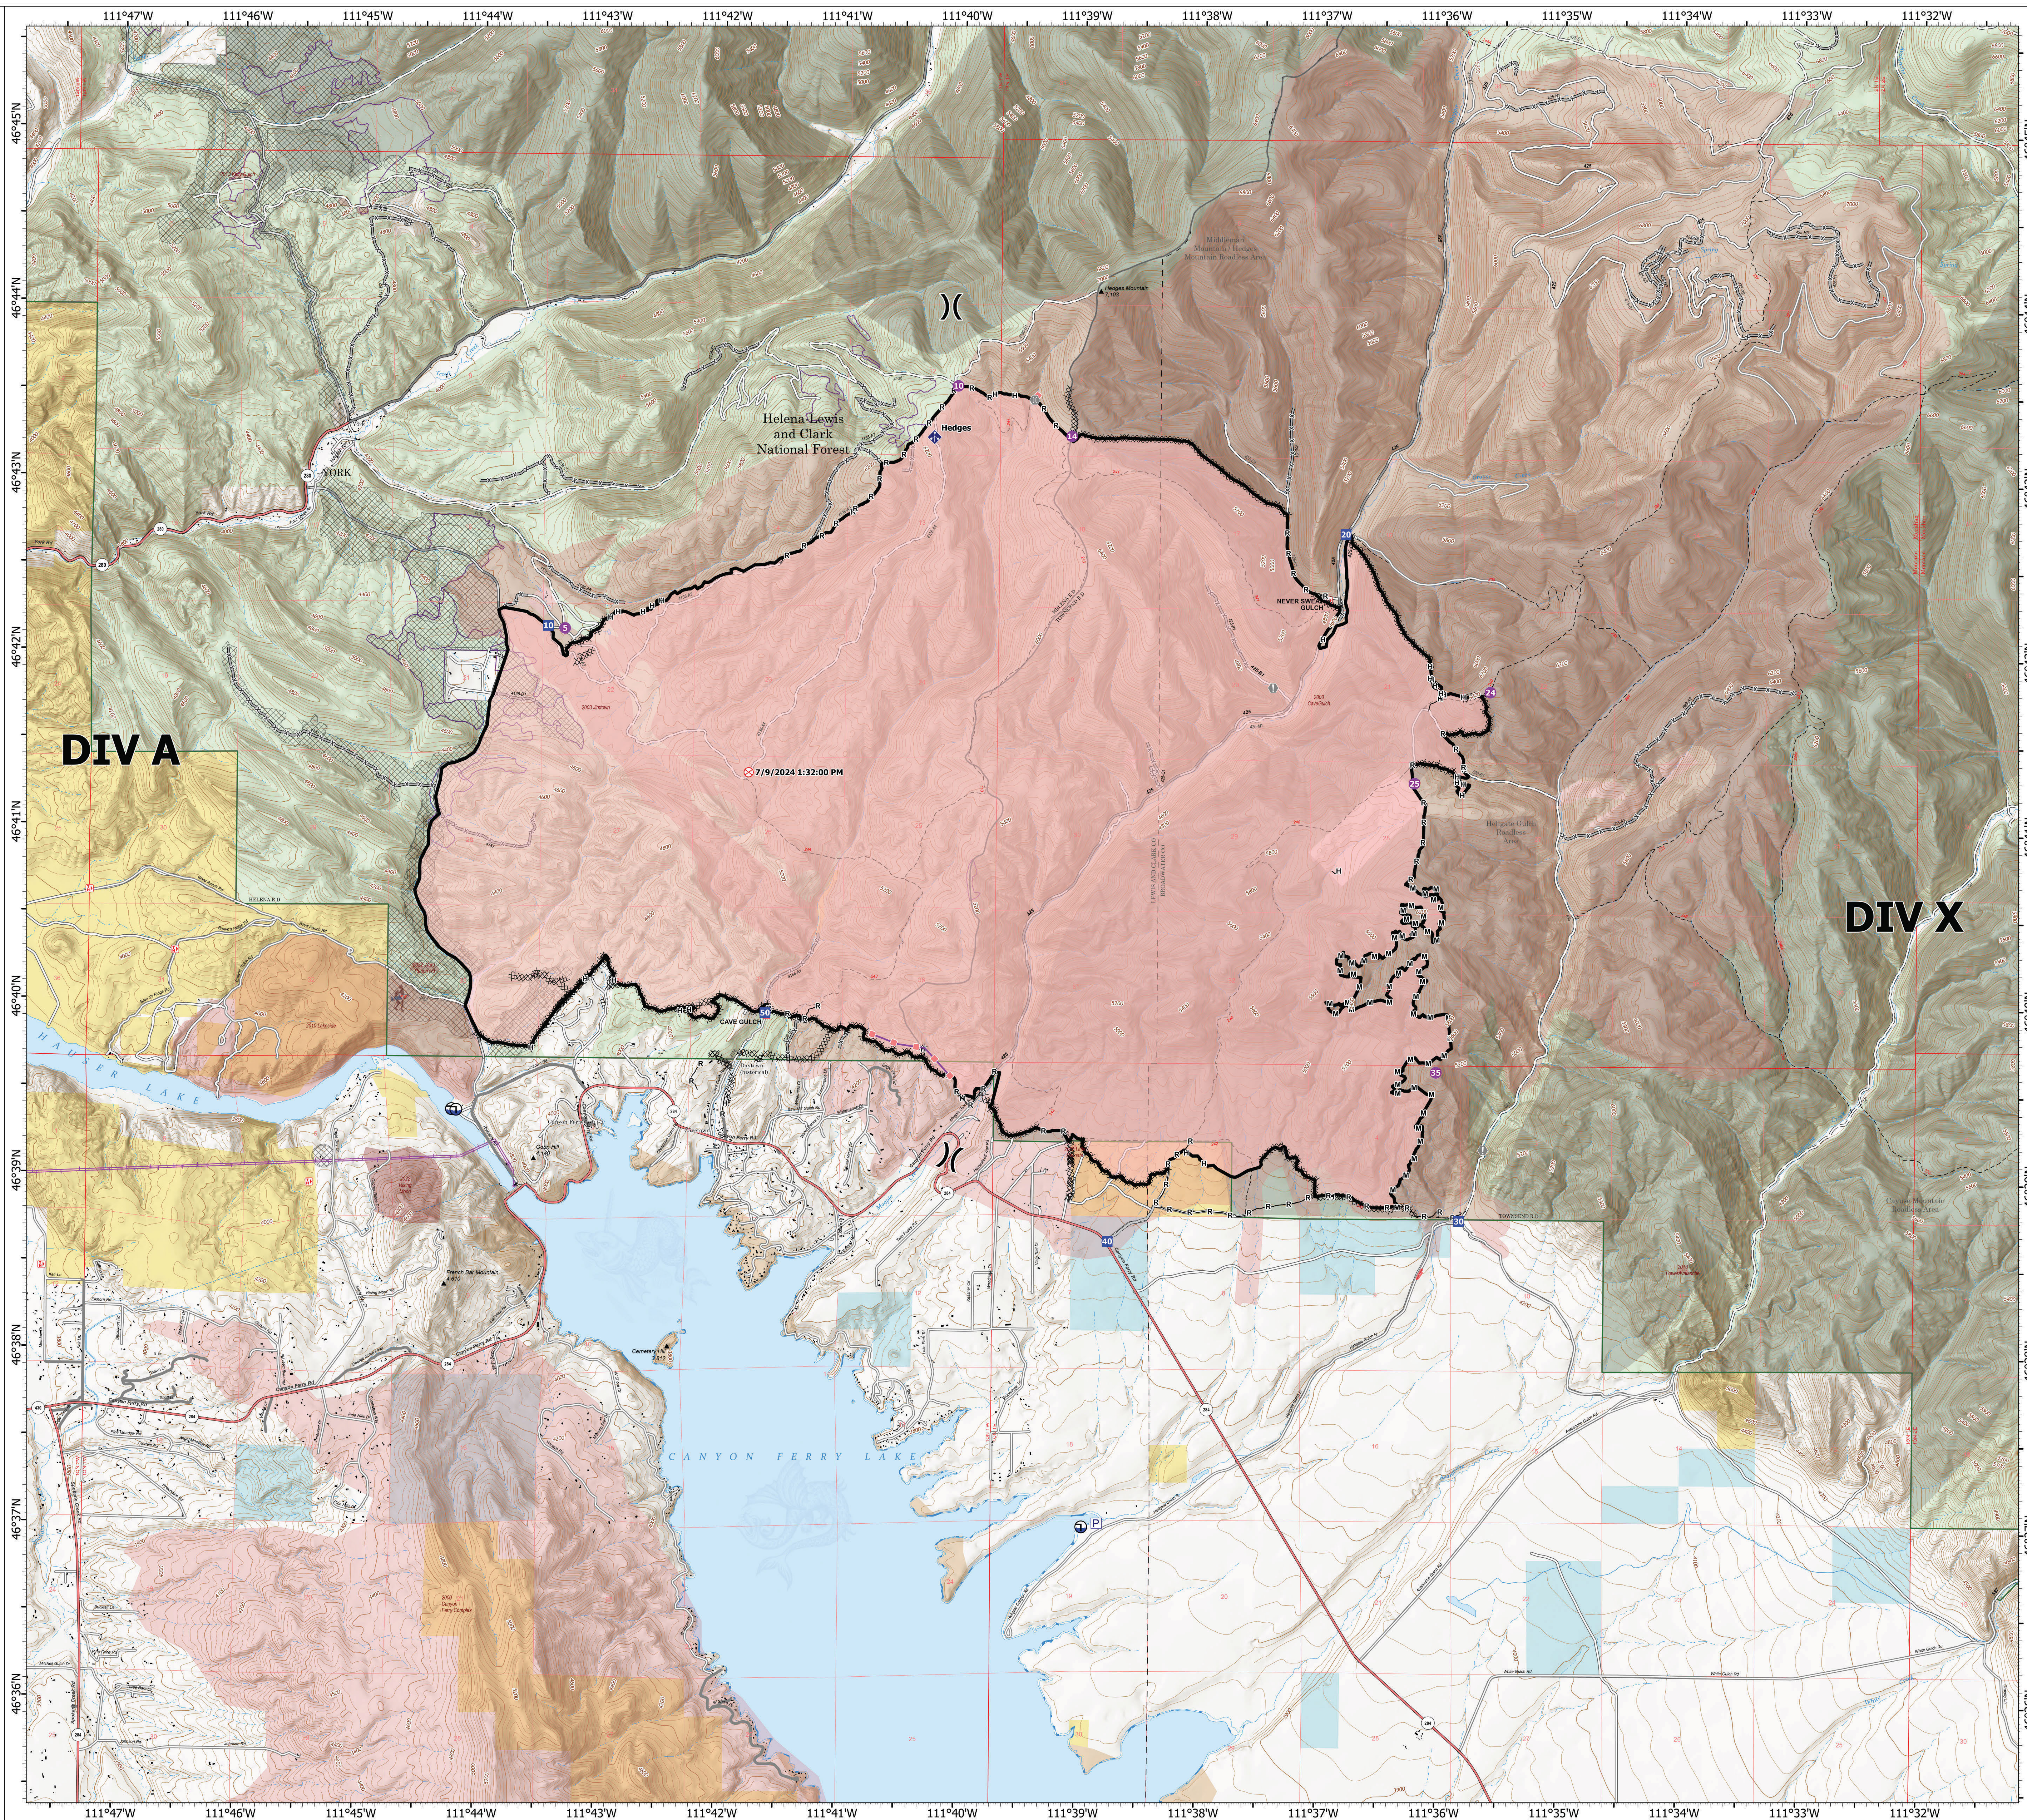

Operations

Horse Gulch
MTHLF-000367
07/23/2024 Day

15,167 acres at 07/20/2024 1110hrs

- Pump
- Helispot
- Division Break
- Drop Point
- Fire Origin
- Value at Risk
- Bridge
- Mobile Weather Unit
- Draft Site
- Completed Dozer Line
- Completed Hand Line
- Completed Mixed Construction Line
- Completed Road as Line
- Access Route
- Retardant Drop
- Contained
- Wildfire Daily Fire Perimeter
- Transmission Lines
- USFS Roadless Areas
- Forest Service Land
- Bureau of Land Management Lands
- Other Federal Government Lands
- State Lands
- Past Timber Sales
- Past Hazardous Fuel Treatments

1:22,000 | NRT2 2024 | 7/22/2024 1254
Acres from IR and GPS
North American 1983 Datum, LatLong Grid