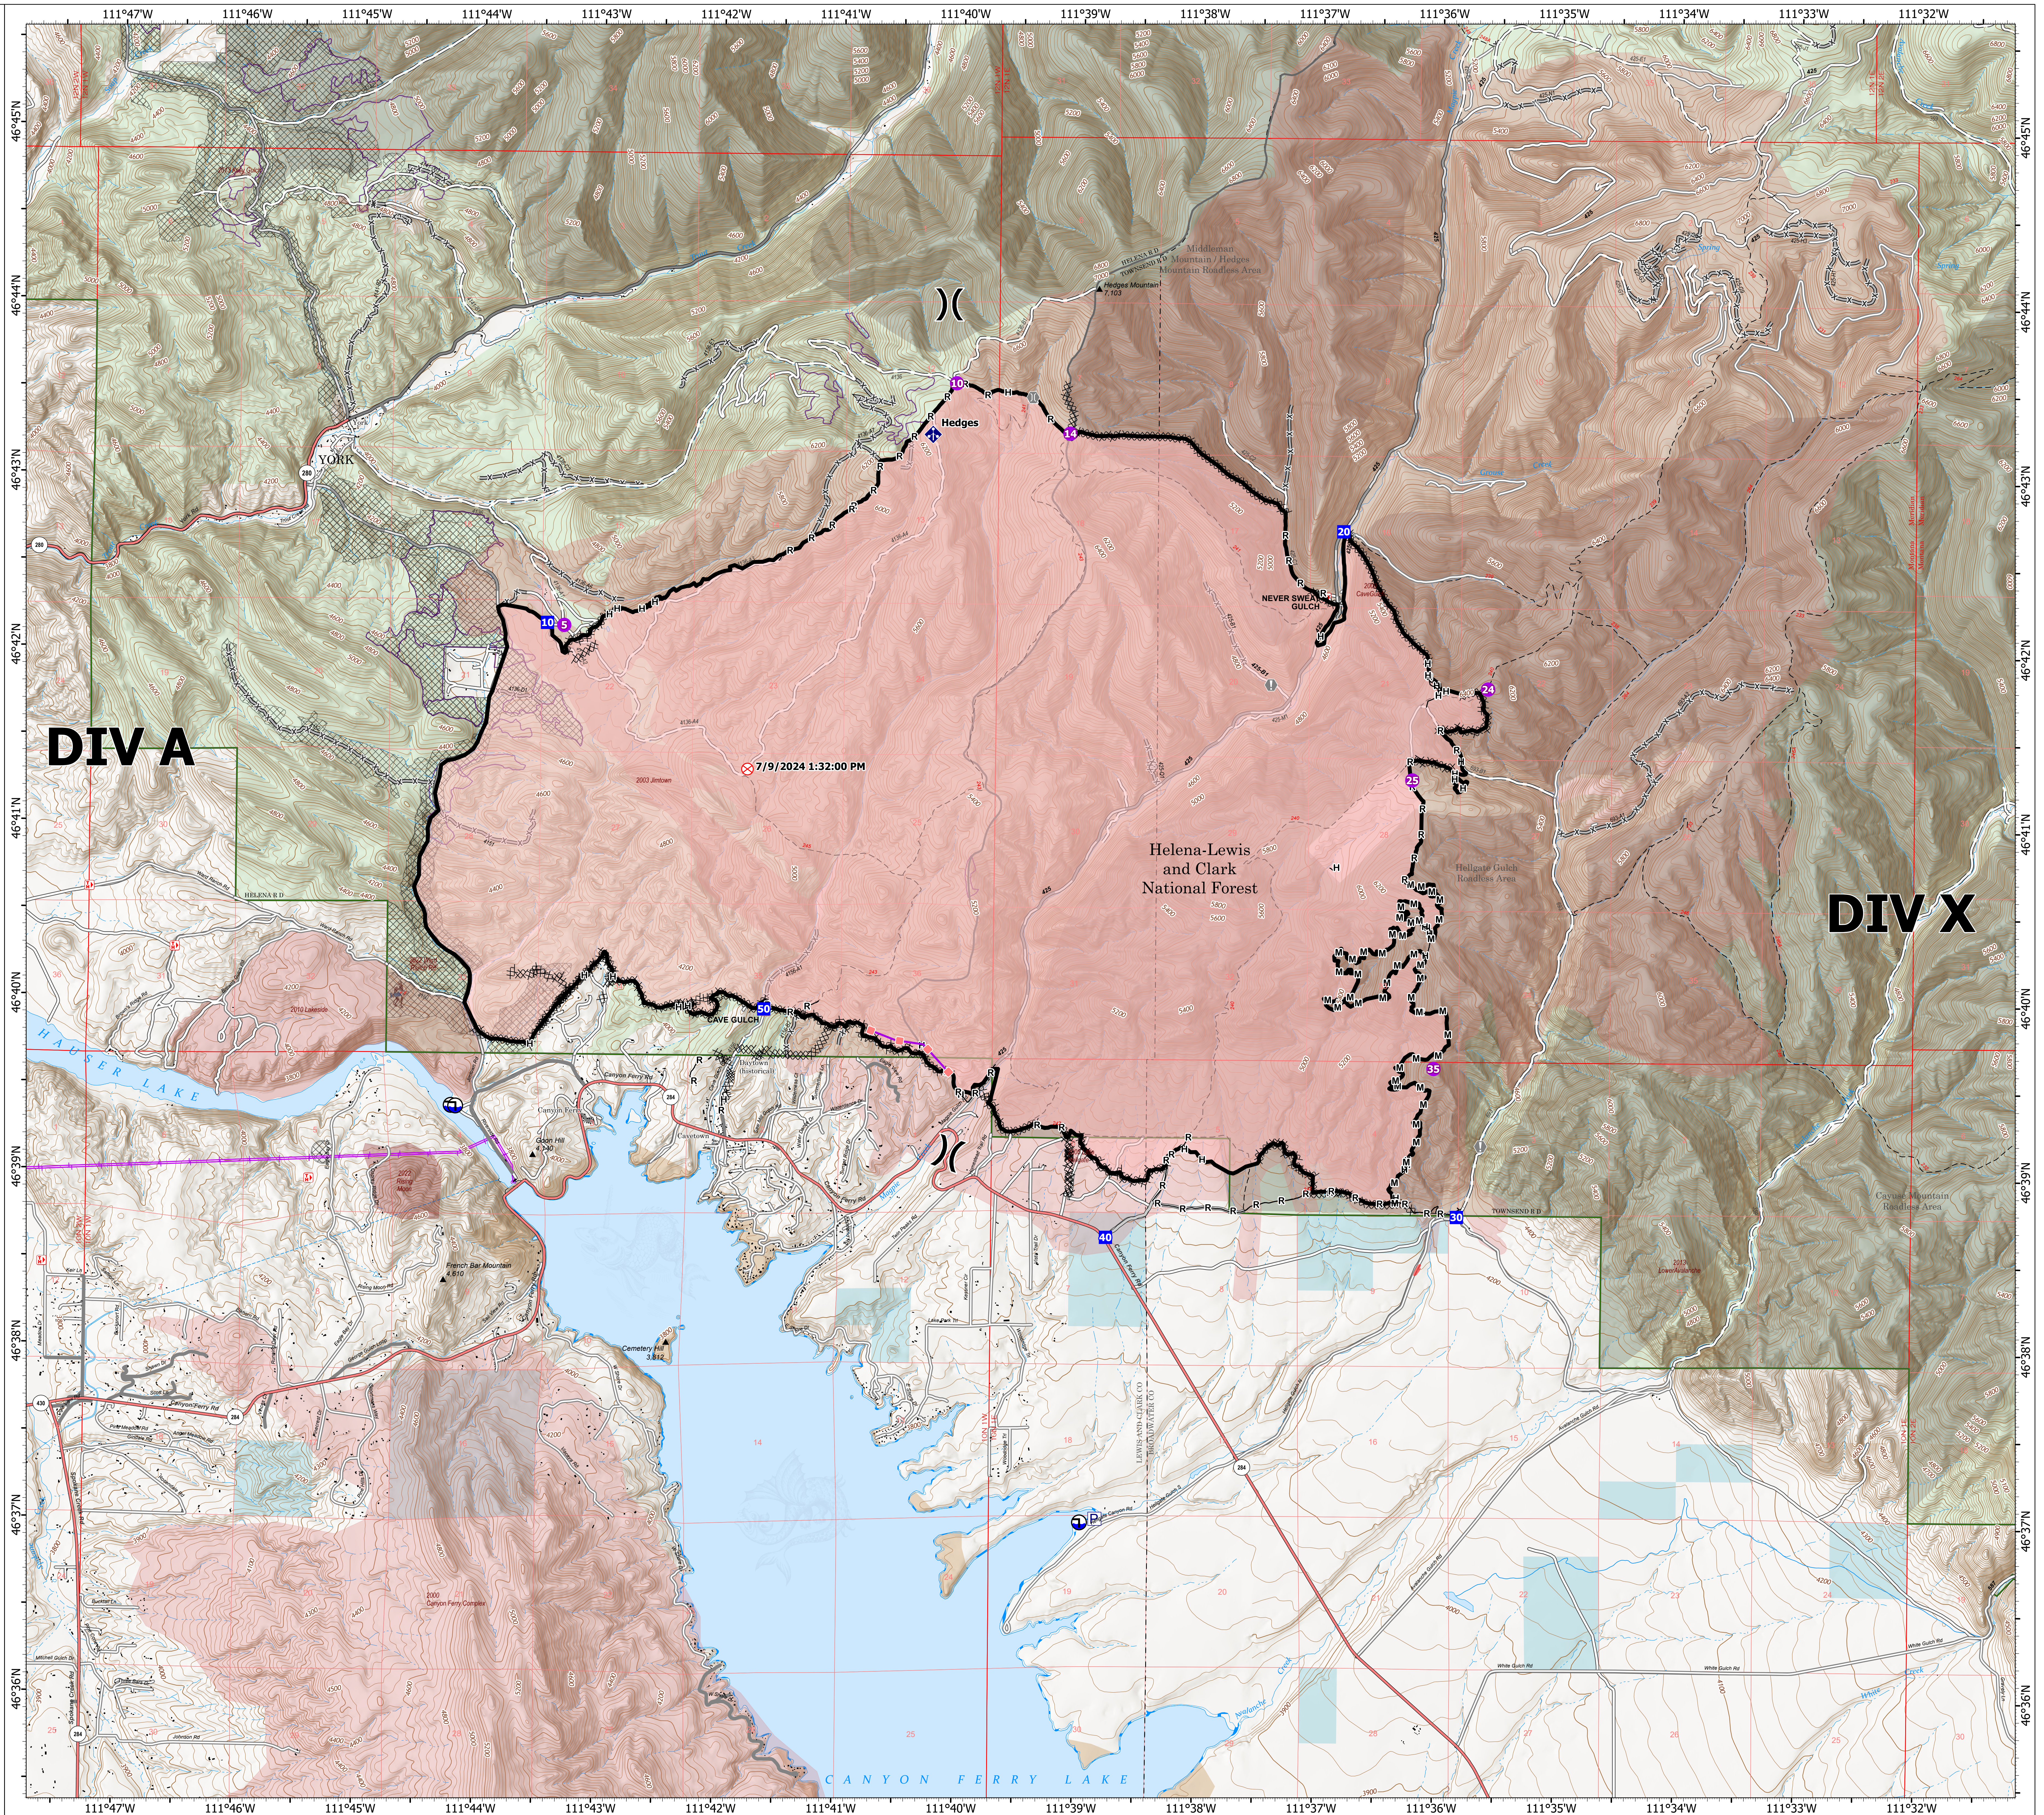

Operations

Horse Gulch
MTHLF-000367
07/26/2024 Day

15,167 acres at 07/20/2024 1110hrs

- Pump
- Helispot
- Division Break
- Drop Point
- Fire Origin
- Value at Risk
- Bridge
- Mobile Weather Unit
- Draft Site
- Completed Dozer Line
- Completed Hand Line
- Completed Mixed Construction Line
- Completed Road as Line
- Access Route
- Retardant Drop
- Contained
- Wildfire Daily Fire Perimeter
- Transmission Lines
- USFS Roadless Areas
- Forest Service Land
- Other Federal Government Lands
- State Lands
- Past Timber Sales
- Past Hazardous Fuel Treatments

1:22,000 | NRT2 2024 | 7/25/2024 2010
Acres from IR and GPS
North American 1983 Datum, LatLong Grid