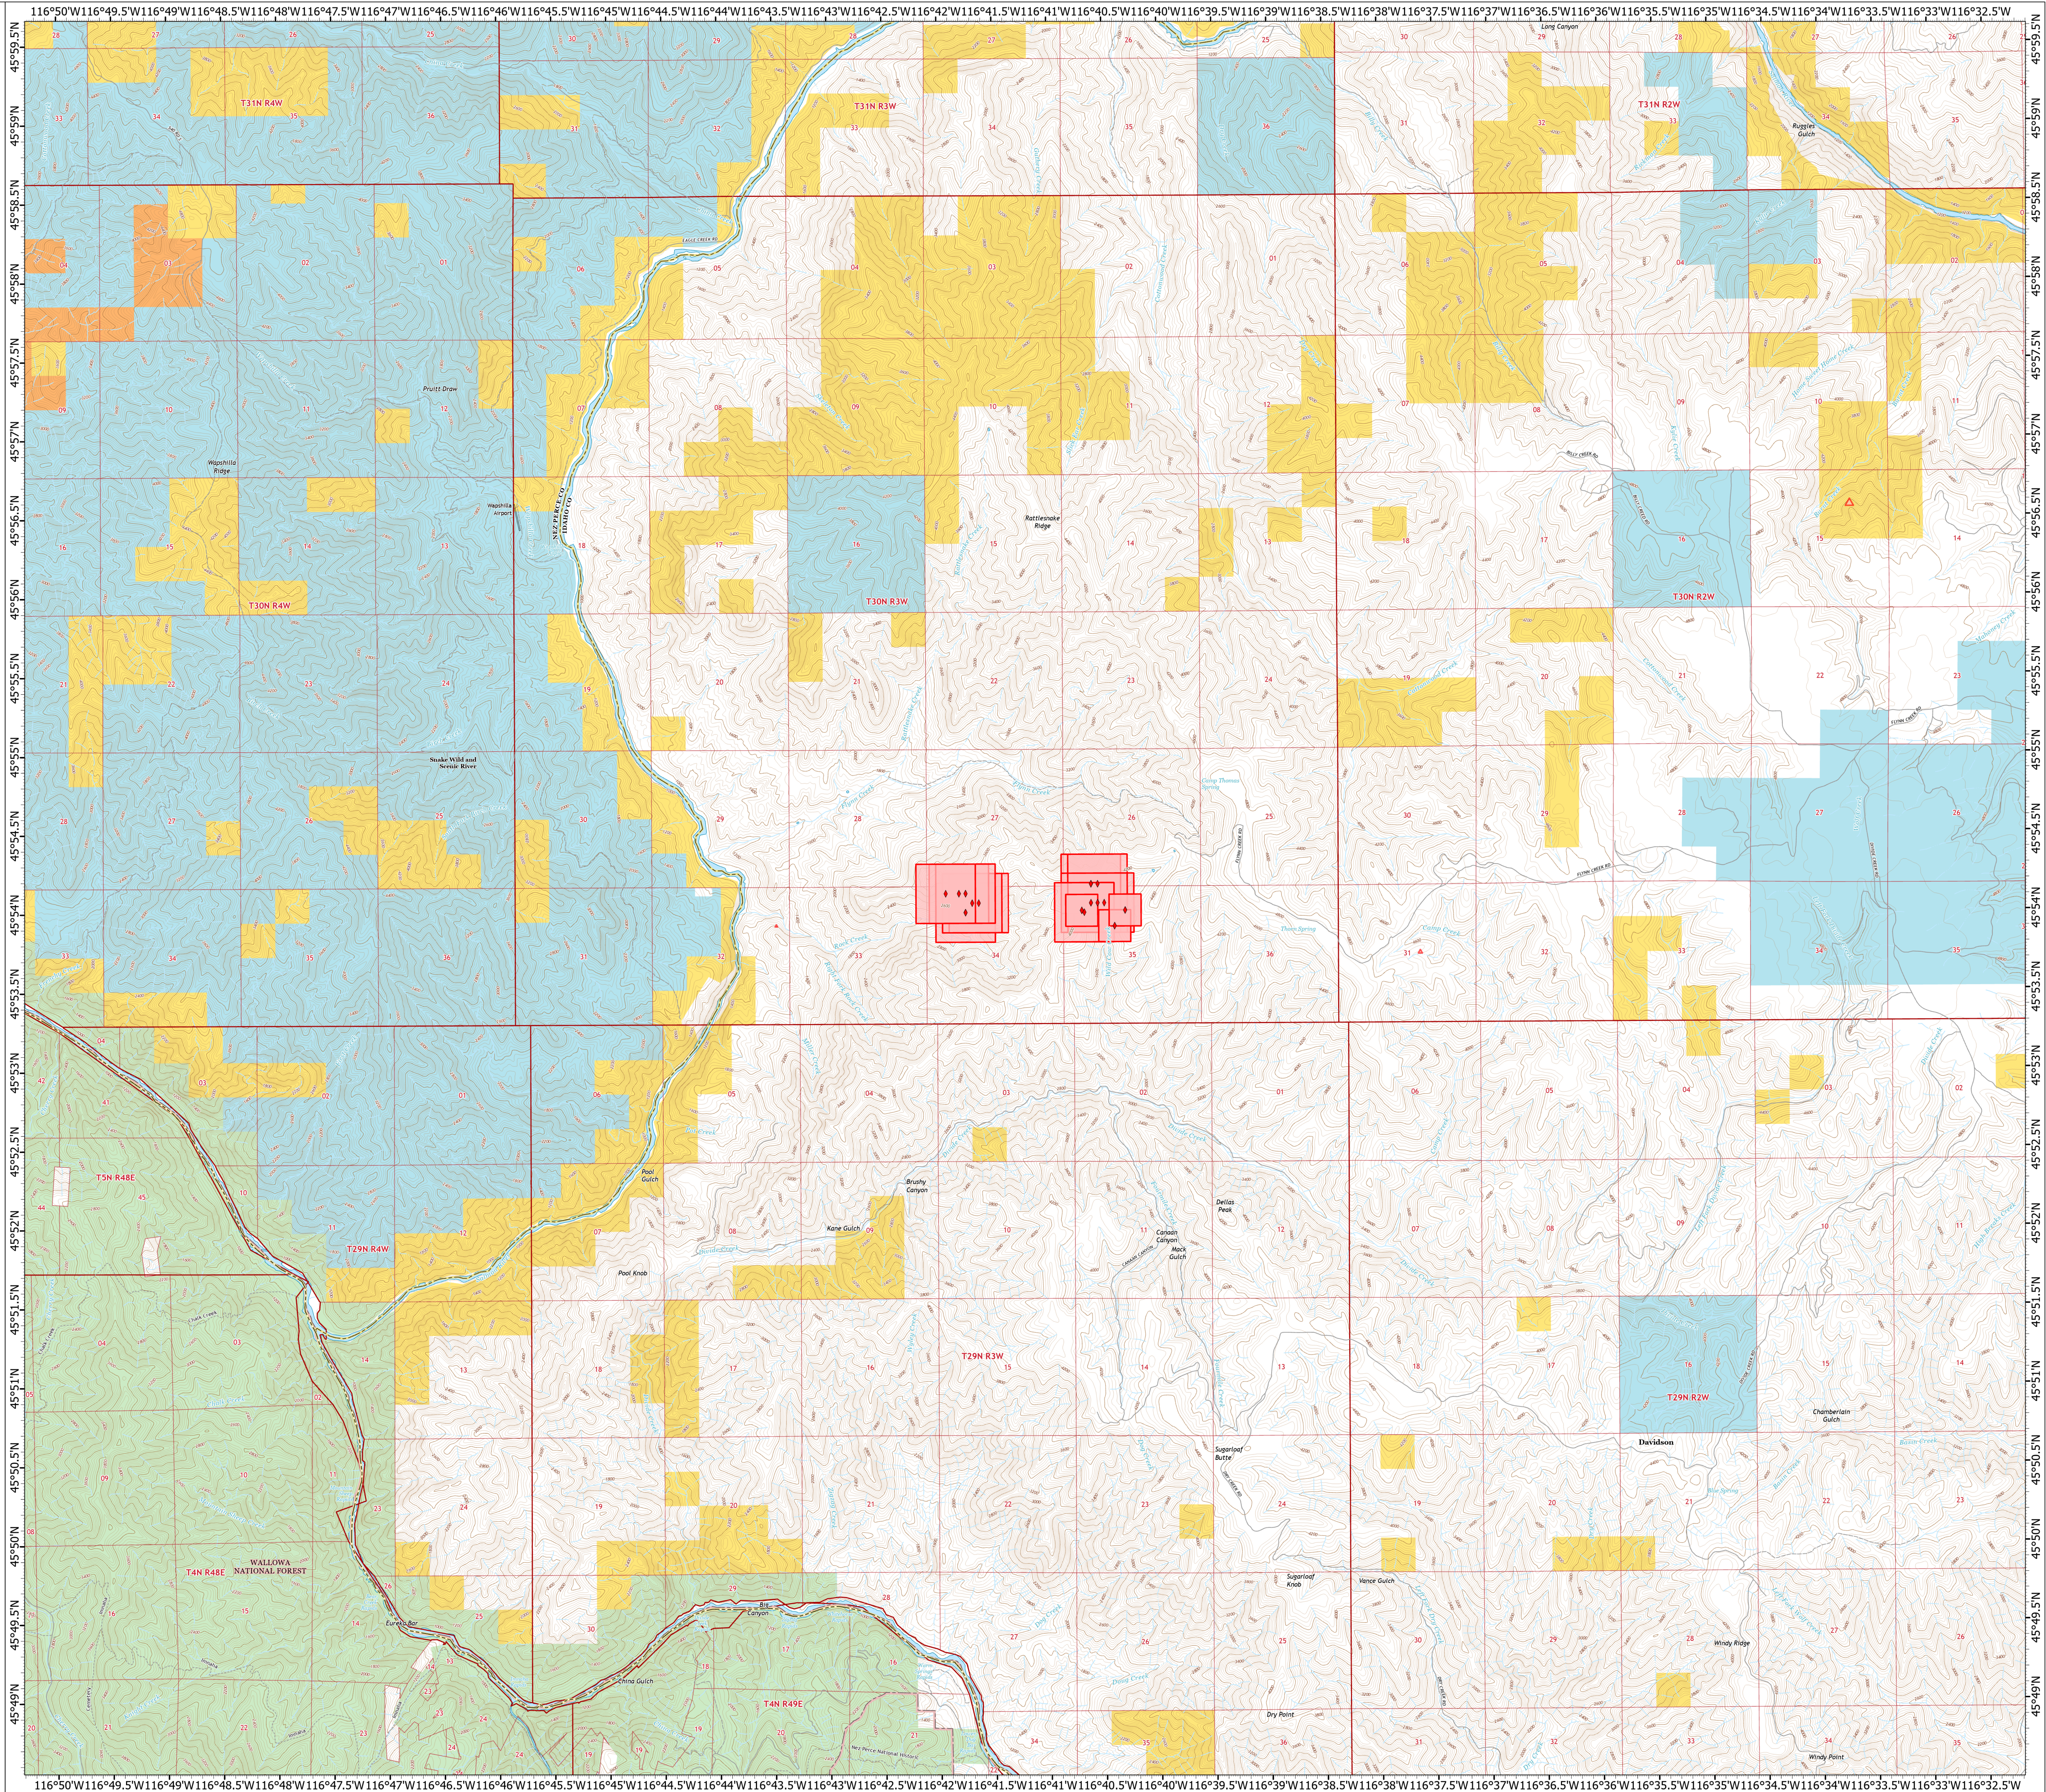

# Operations

Rock Creek  
ID-CMS-000475  
07/29

- Wildfire Daily Fire Perimeter
- hawkeye\_centroid
- viirs\_centroid
- hawkeye\_footprint
- viirs\_footprint

1:24,000 | RMC IMT3 | 7/29/2024 0652  
Acres from IR and Field GPS  
North American 1983 Datum, Lat/Long Grid