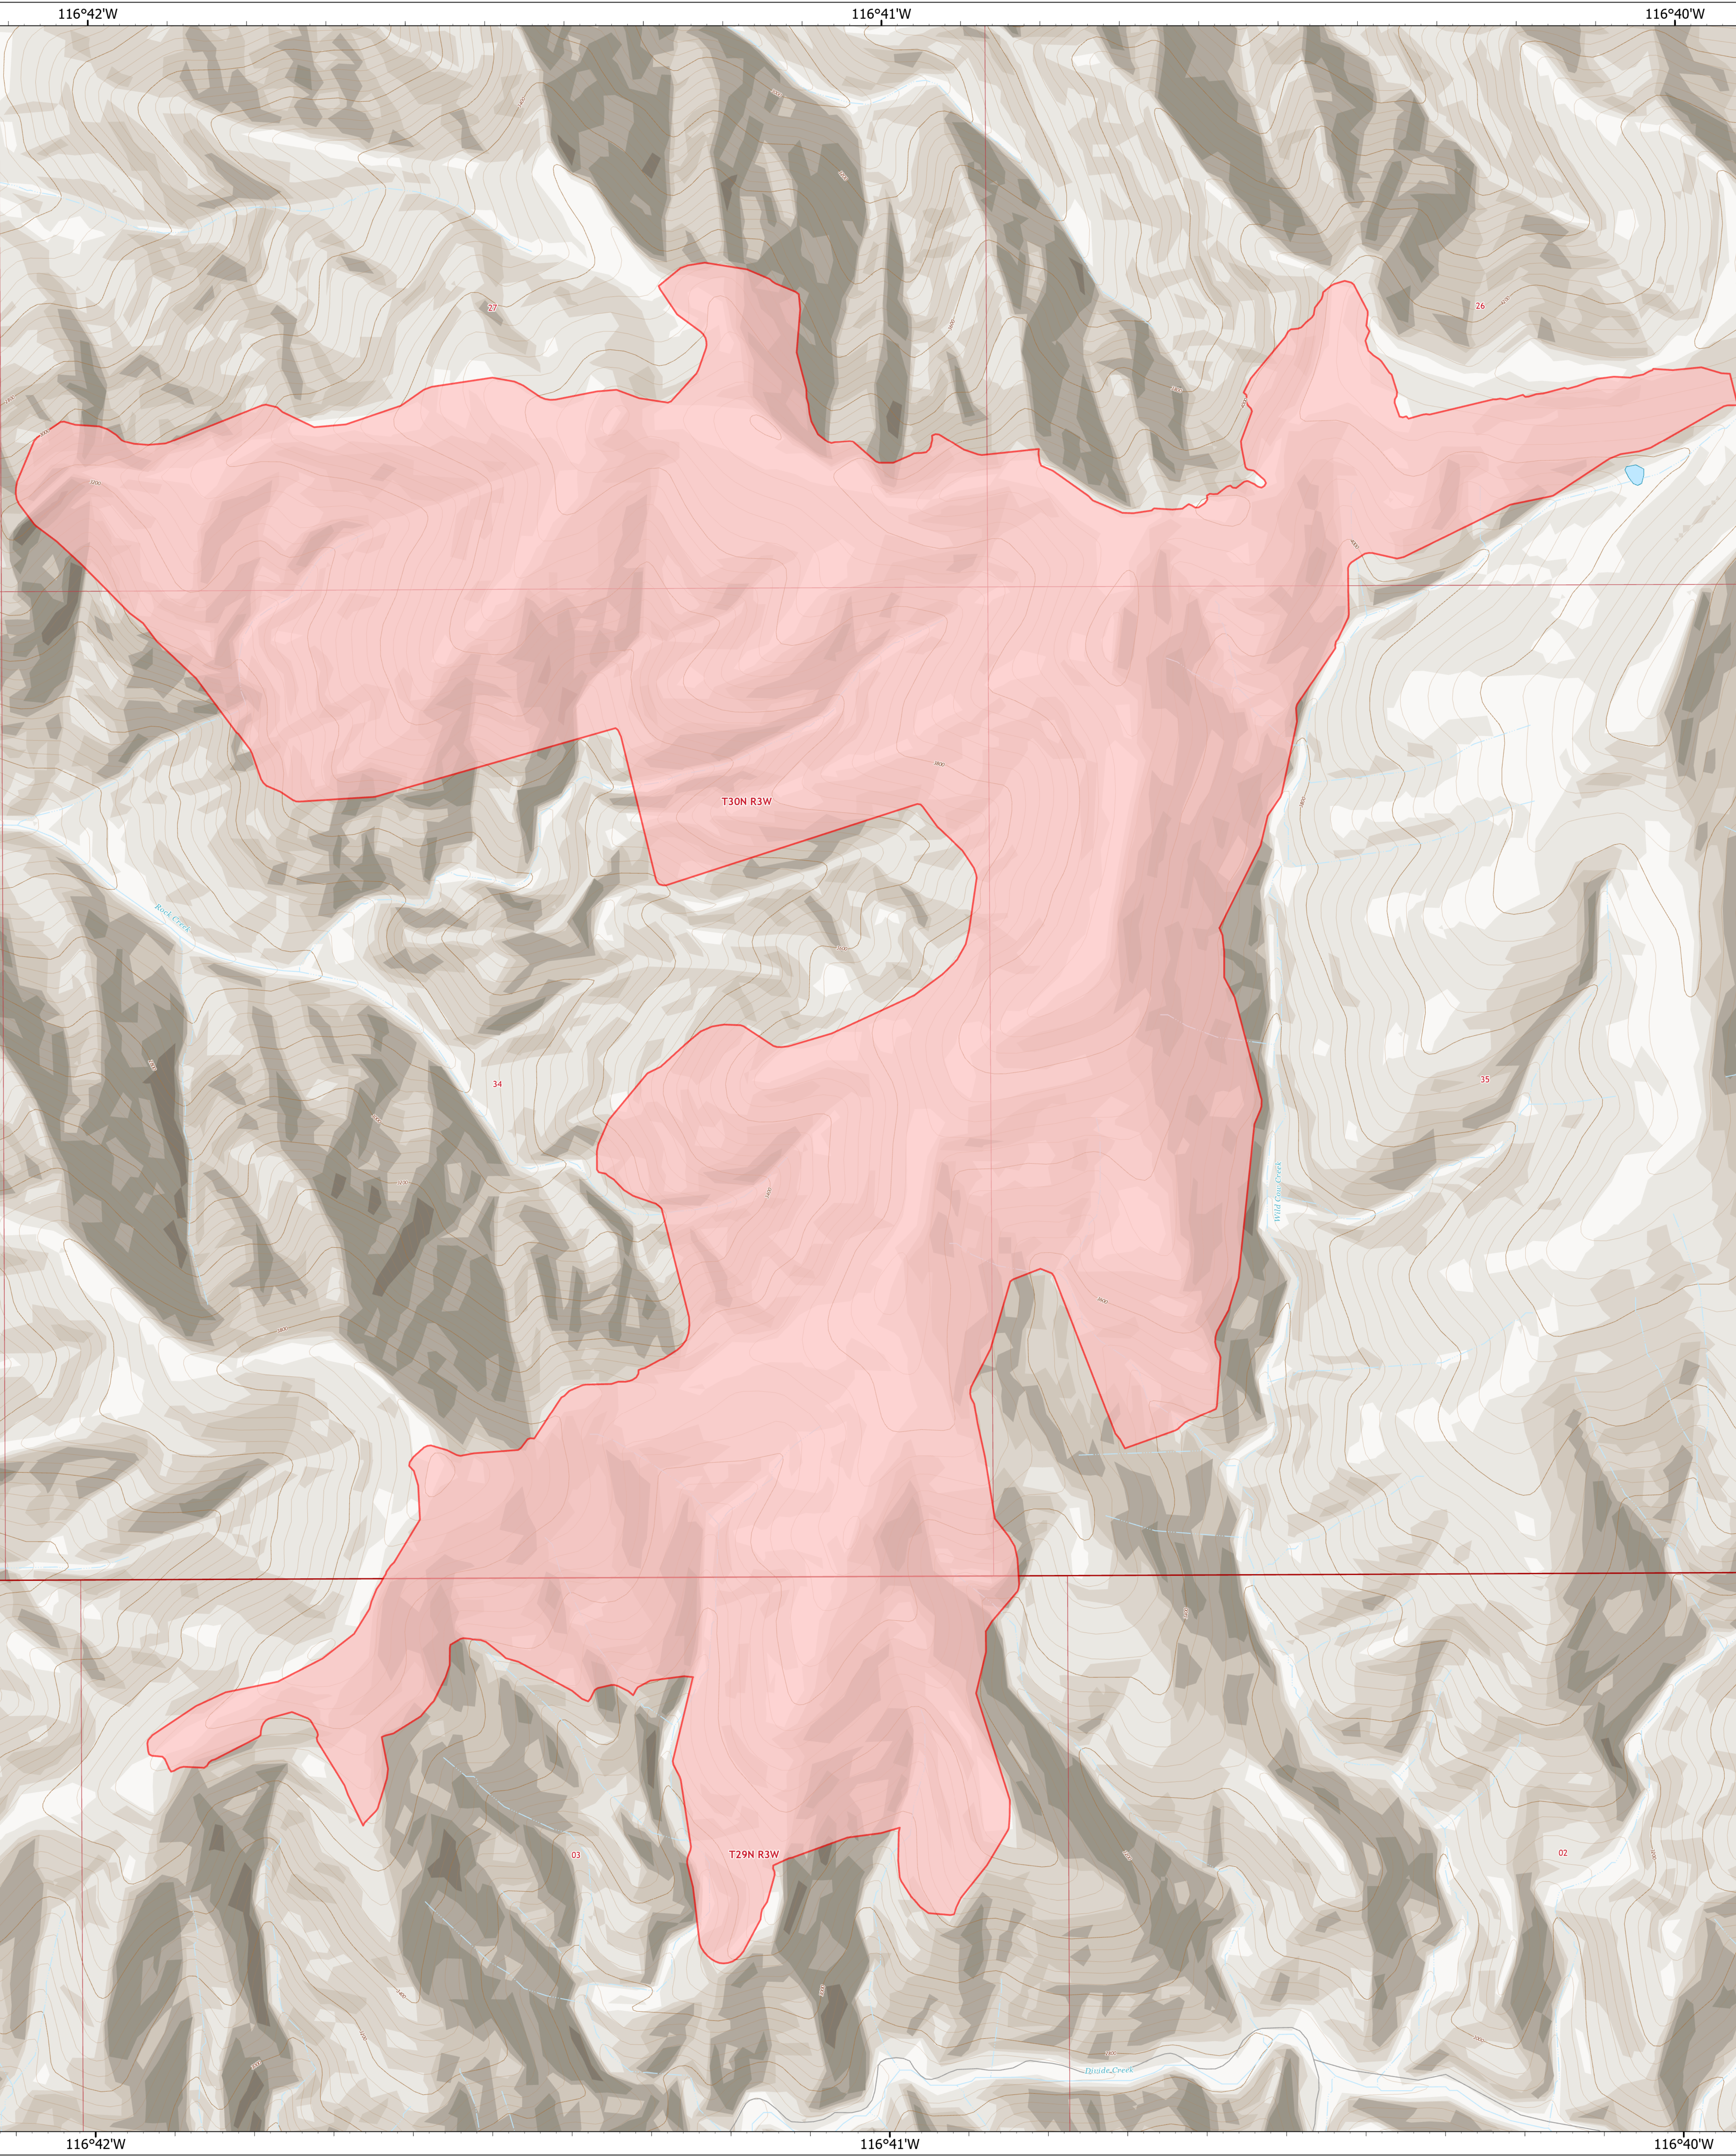

# Operations

Rock Creek  
ID-CMS-000475  
07/30/2024 Day

677 acres at 07/30/2024 1300

1:4,000 | RMC IMT3 | 7/30/2024 1426  
Acres from IR and GPS  
North American 1983 Datum, LatLong Grid

 Wildfire Daily Fire Perimeter