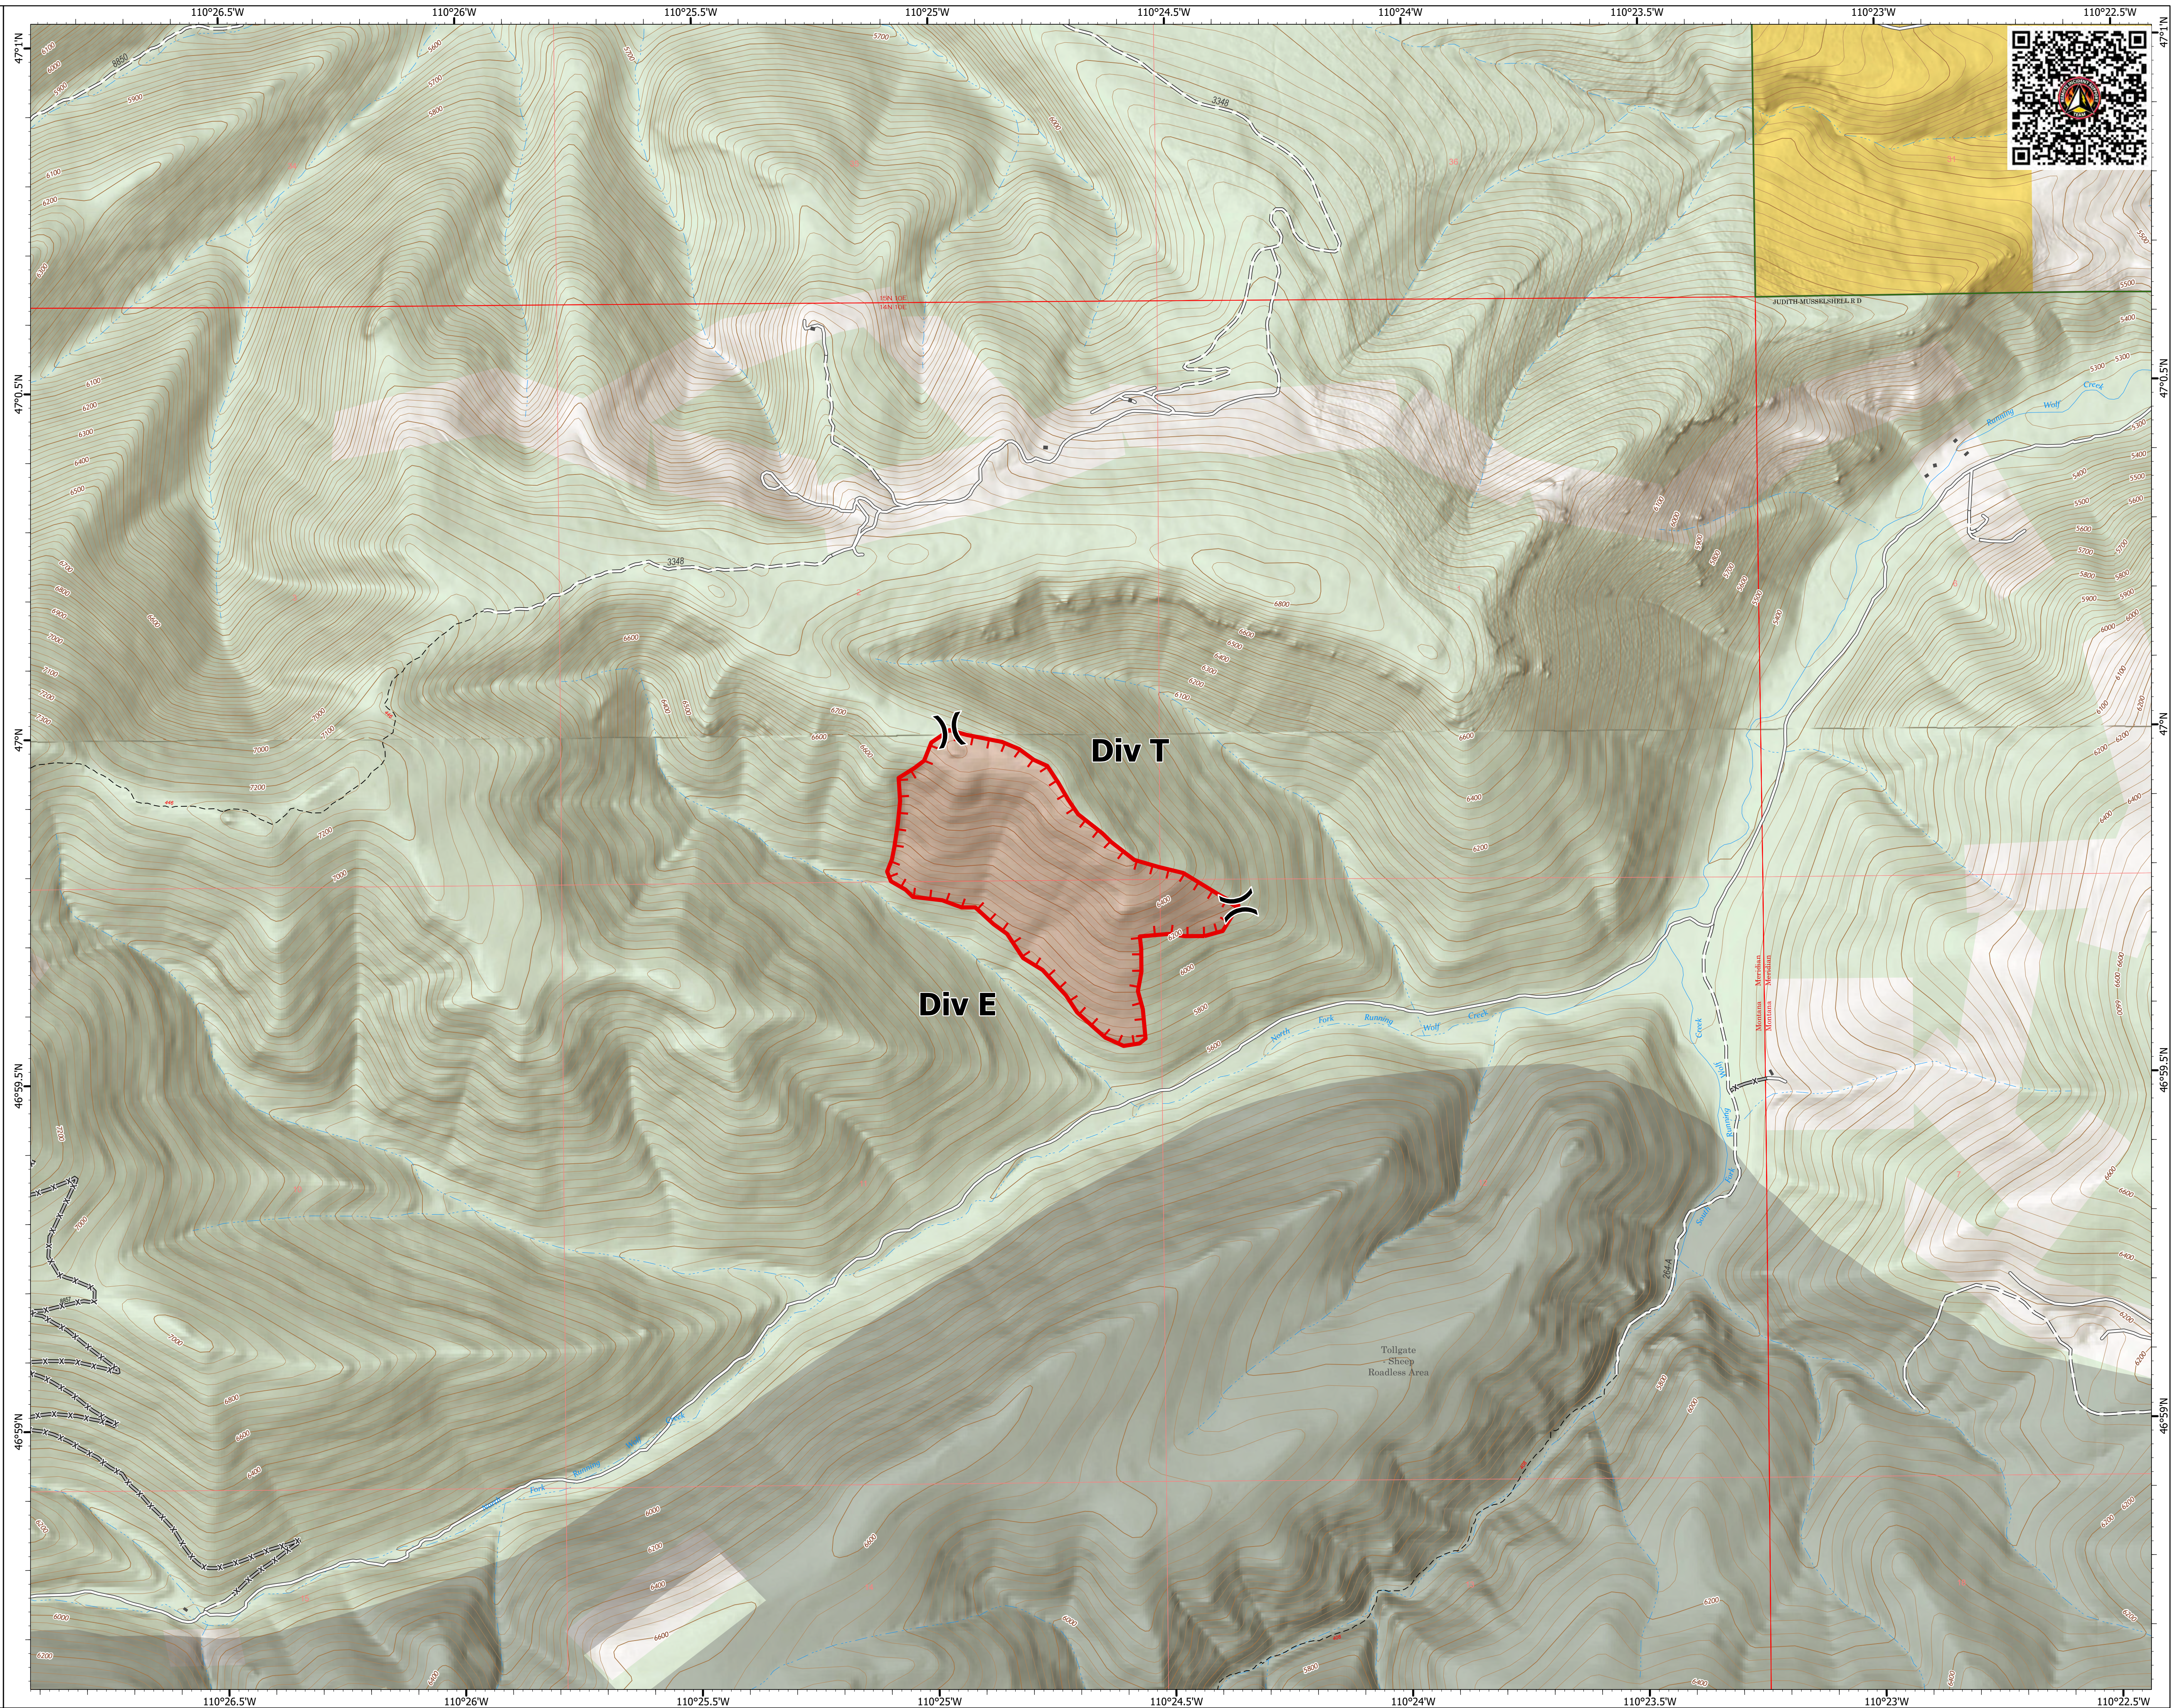

Operations

Running Wolf
MT-HLF-005065
06/26/2024 Day
88 acres at 06/25/2024 0600

- Structure
- Division Break
- Uncontained
- Wildfire Daily Fire Perimeter
- Dirt Road
- Unimproved Road
- Forest Service Roads Closed
- USFS Roadless Areas
- Forest Service Land
- Bureau of Land Management Lands

0 0.5
Miles

1:7,801 | ywang | 6/25/2024 1716
Acres from GPS
North American 1983 Datum, LatLong Grid