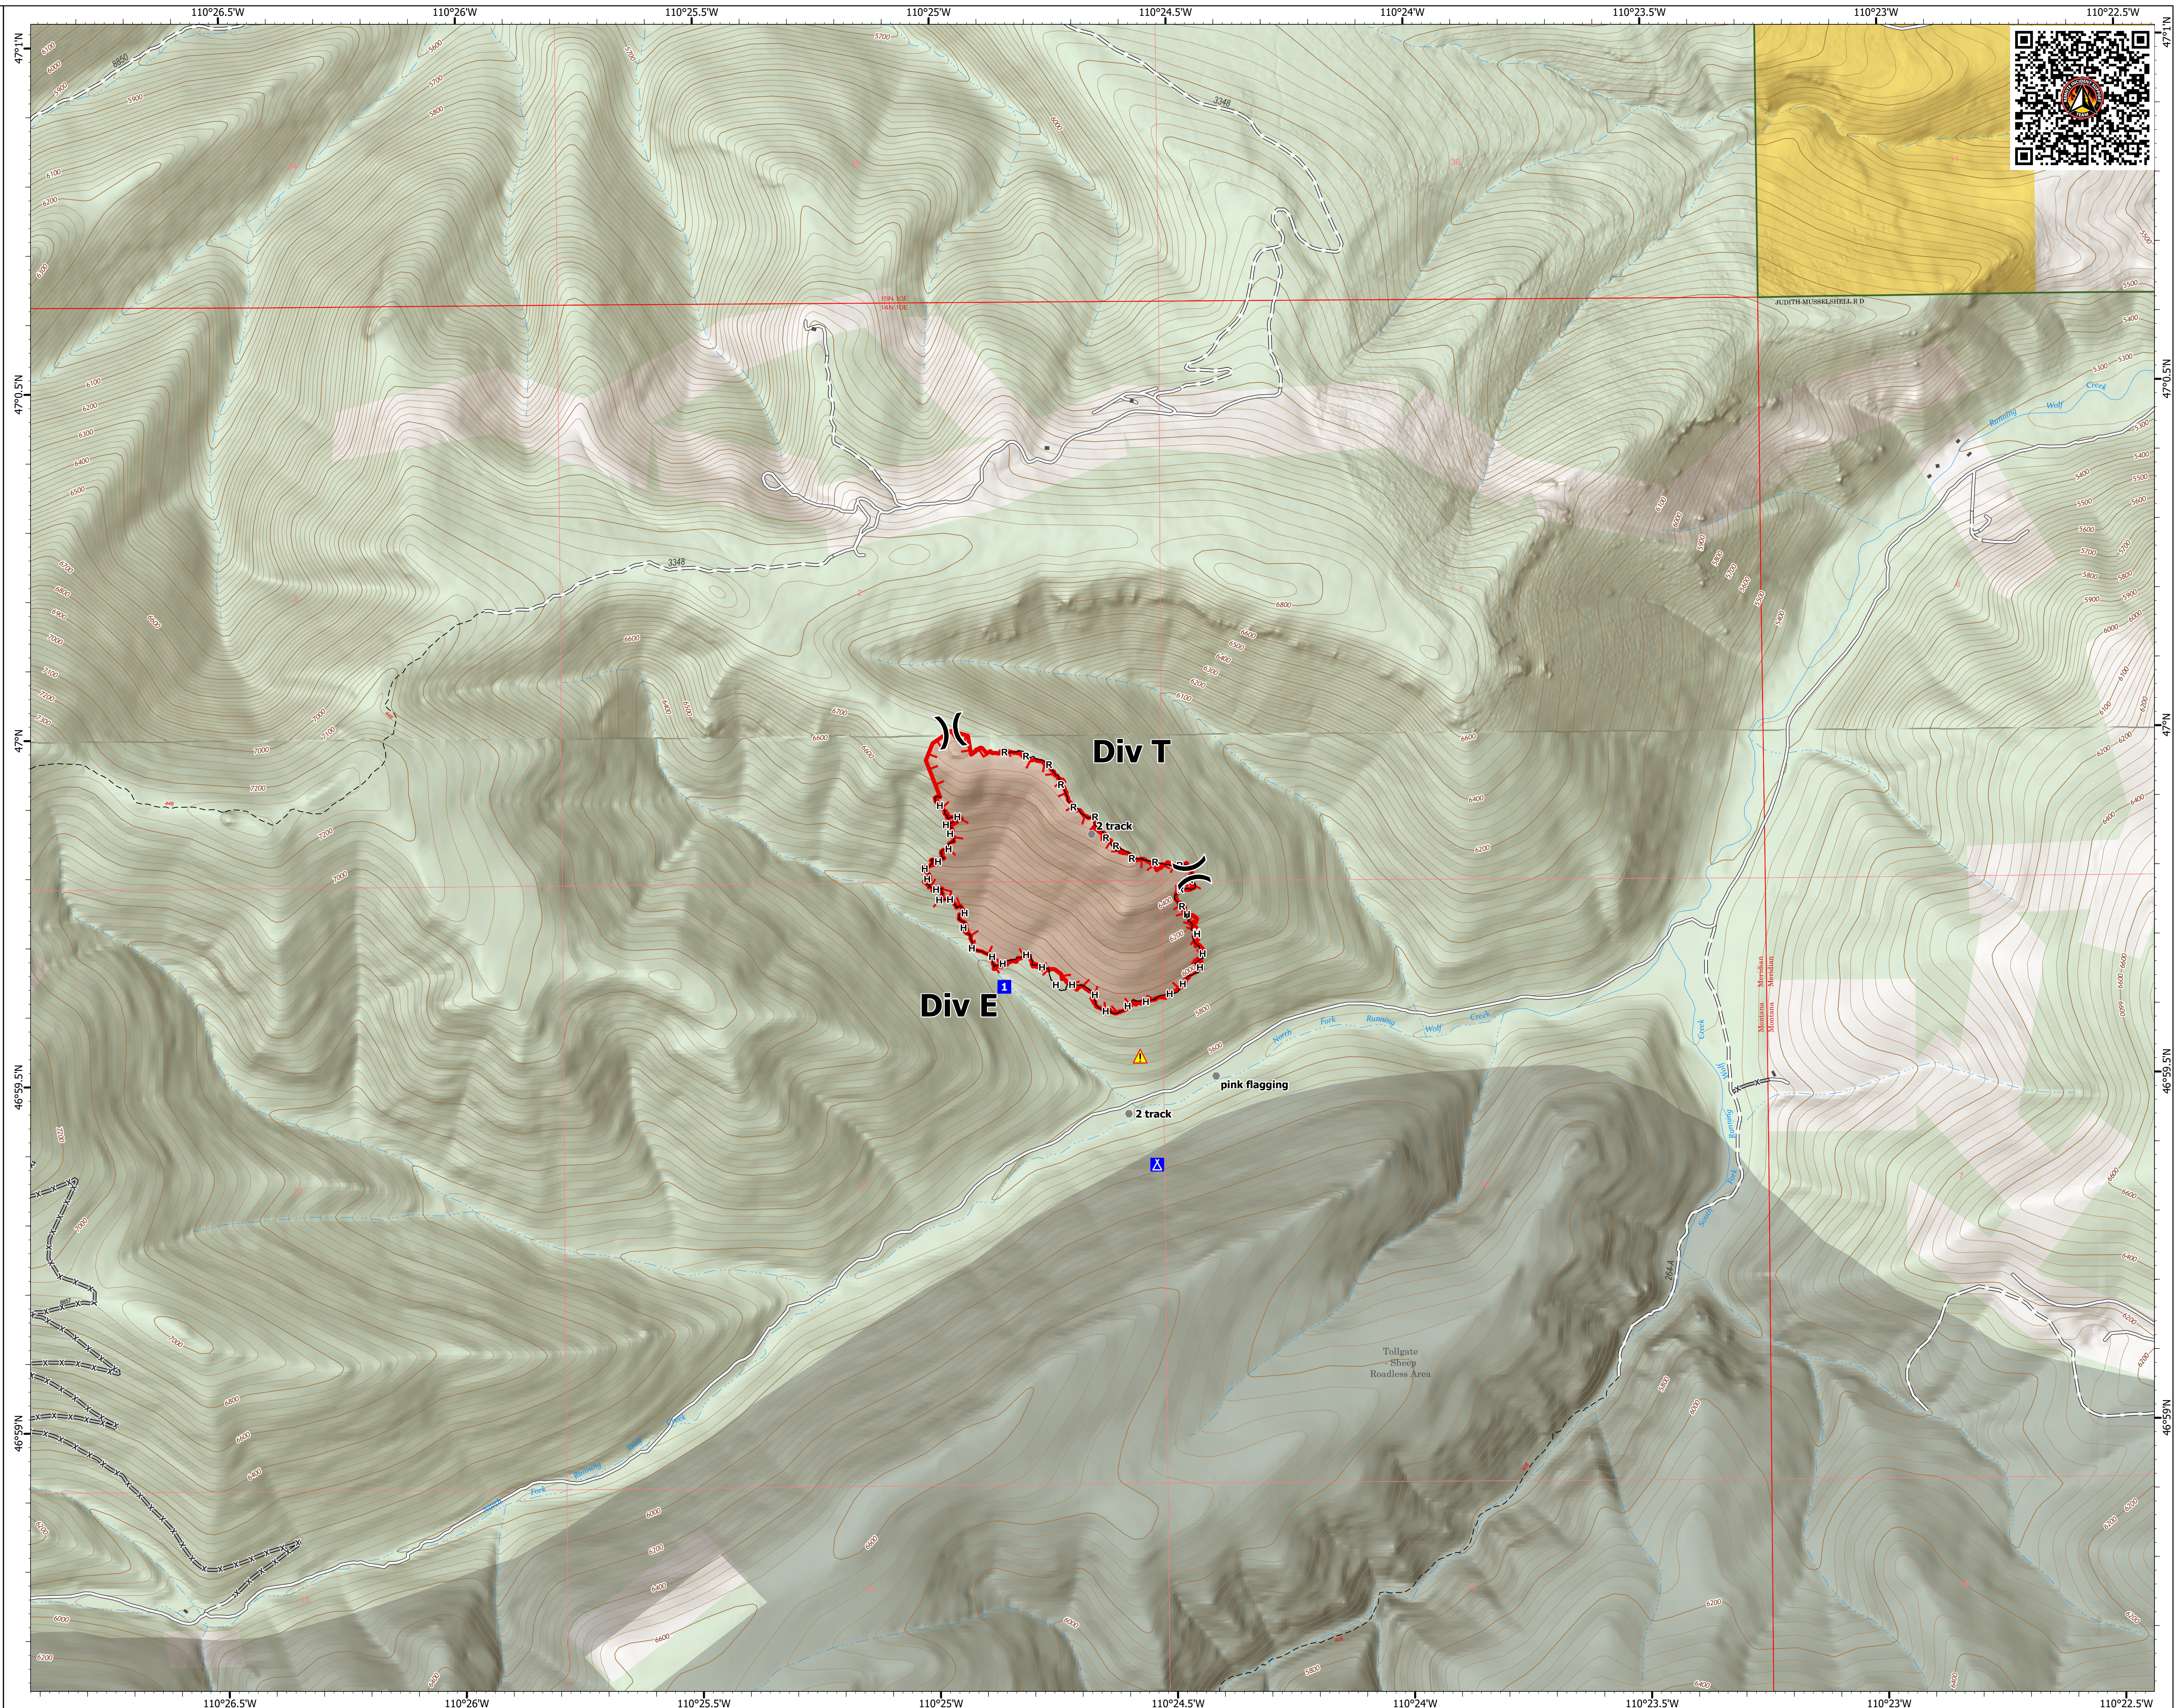

Operations

Running Wolf
MT-HLF-005065
06/28/2024 Day

78 acres acres at 06/27/2024 1112

- Structure
- ⌘ Division Break
- Drop Point
- ⚡ Camp
- Other
- ⚠ Hazard
- Completed Hand Line
- Completed Road as Line
- Uncontained
- Wildfire Daily Fire Perimeter
- Dirt Road
- Unimproved Road
- Forest Service Roads Closed
- USFS Roadless Areas
- Forest Service Land
- Bureau of Land Management Lands

1:7,801 | ywang | 6/27/2024 2102
Acres from GPS
North American 1983 Datum, Lat/Long Grid