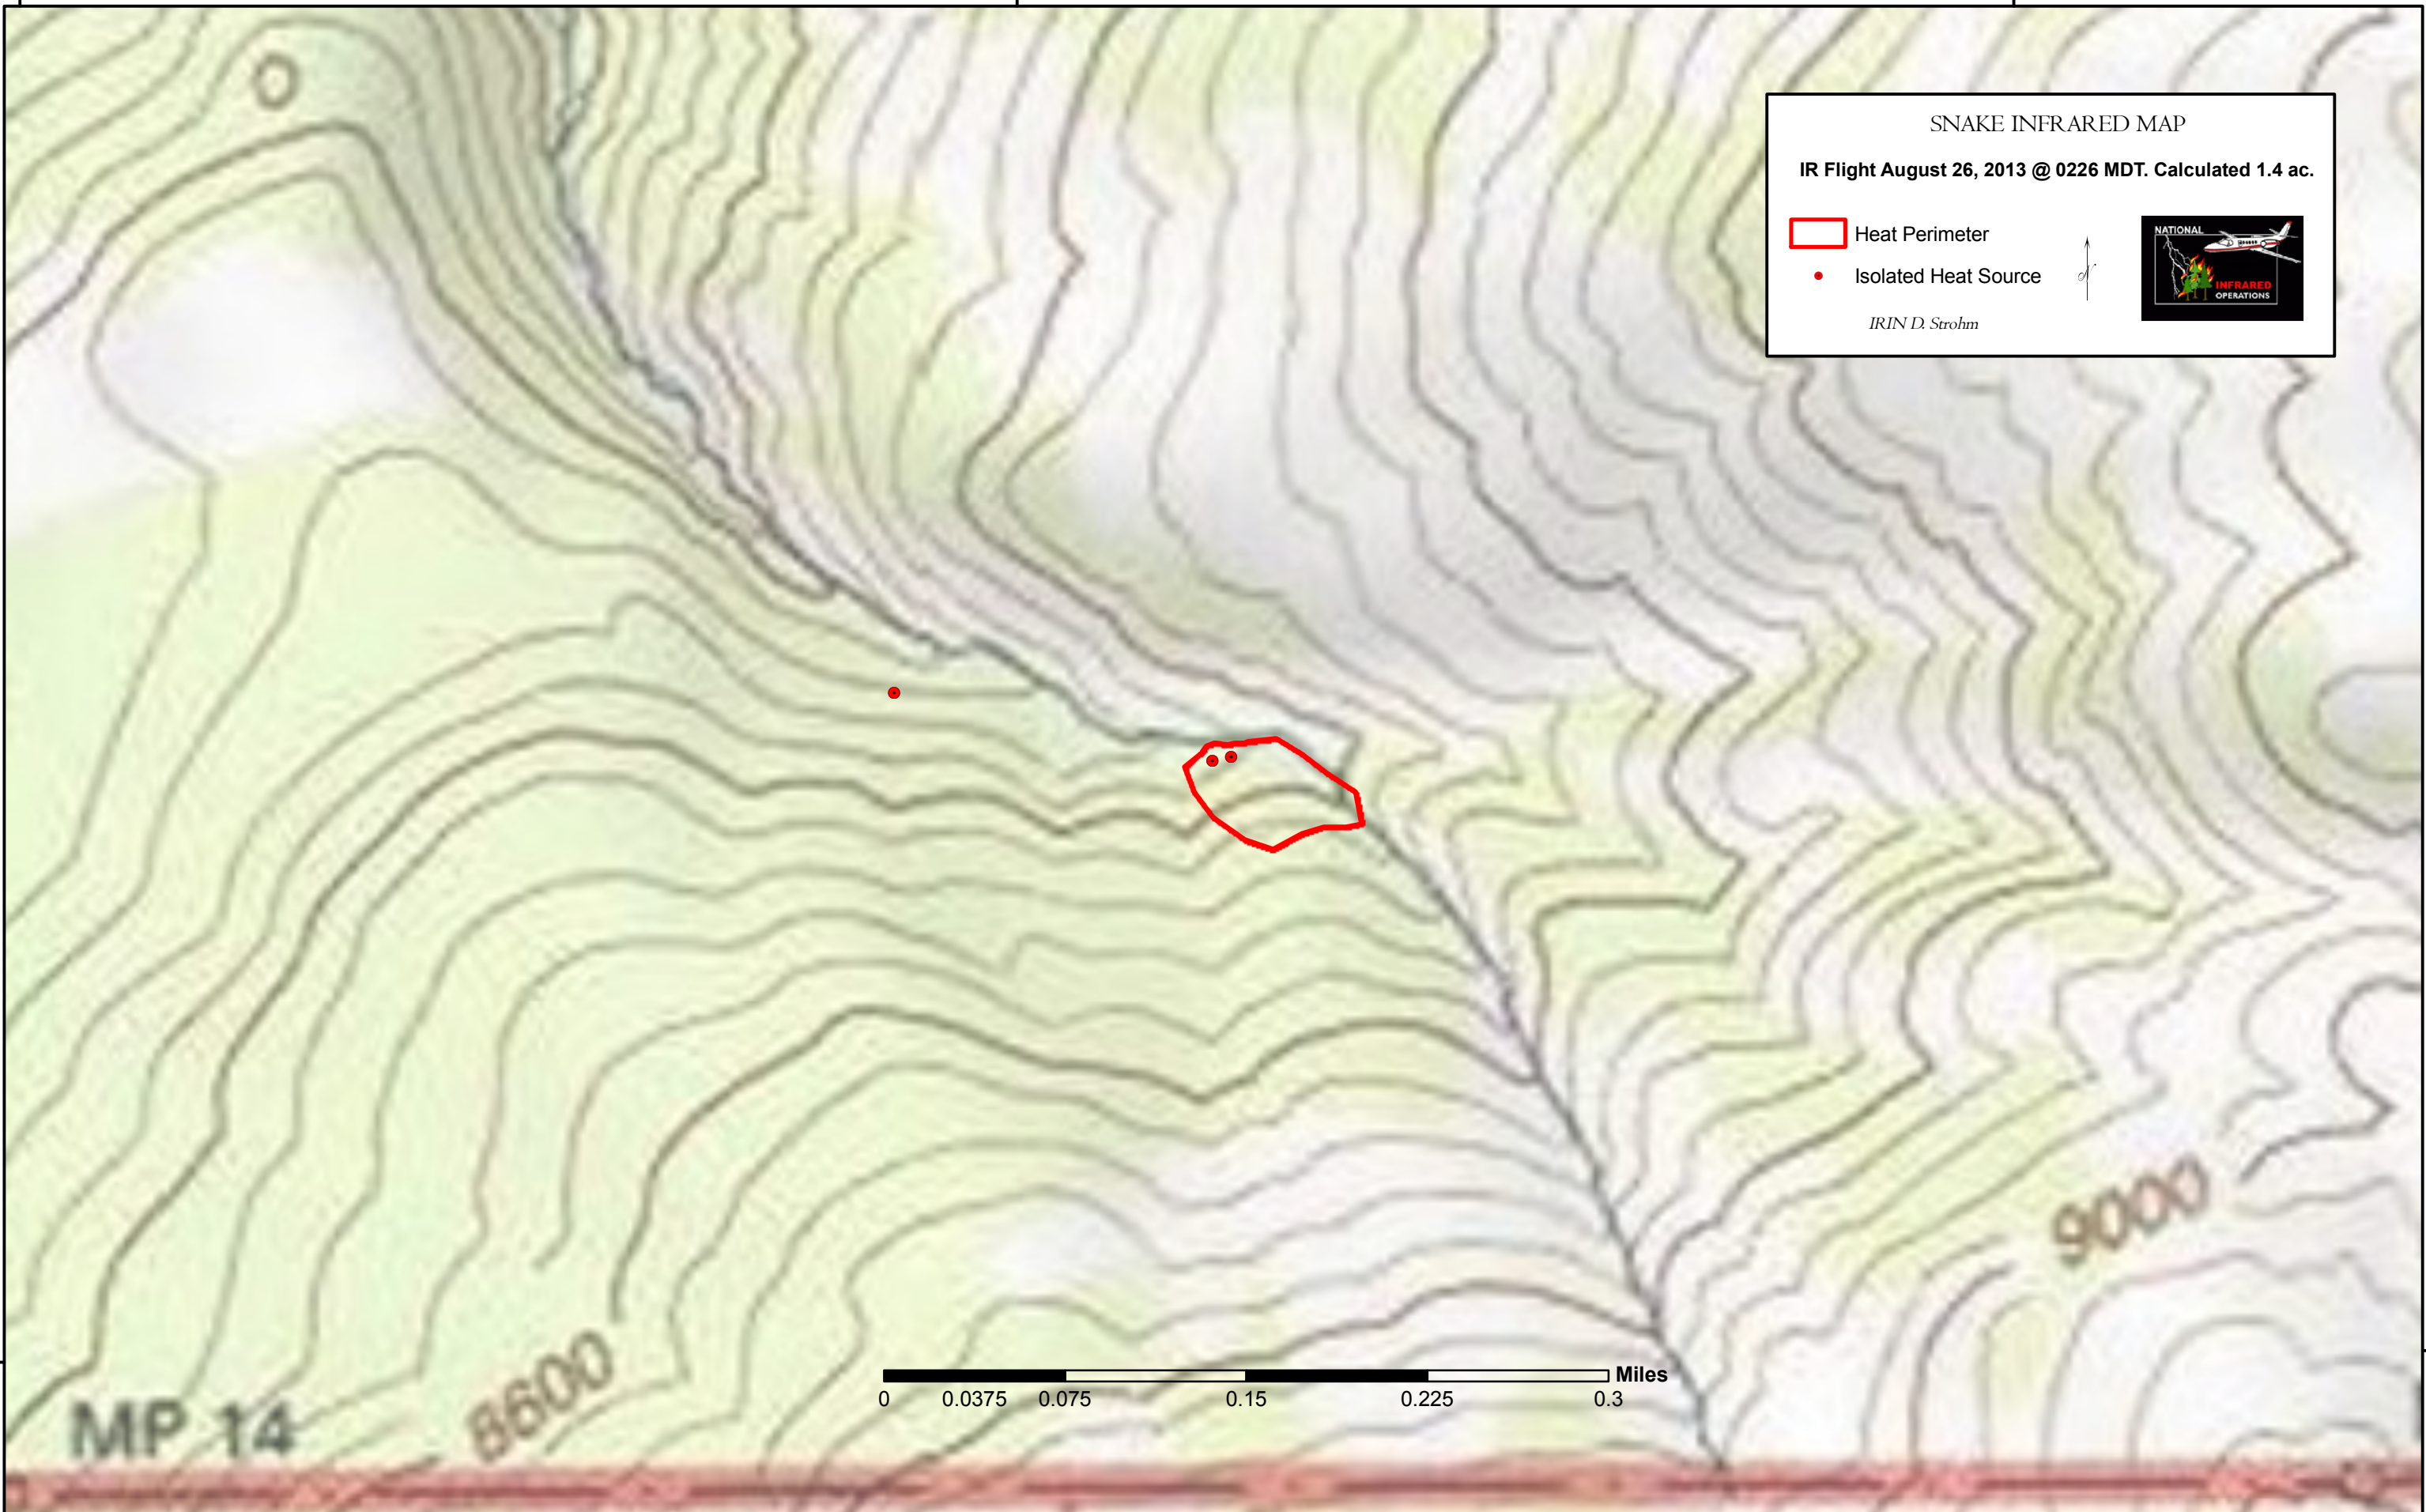

110°36'30"W

110°36'0"W

110°35'30"W

SNAKE INFRARED MAP

IR Flight August 26, 2013 @ 0226 MDT. Calculated 1.4 ac.

 Heat Perimeter

 Isolated Heat Source

IRIN D. Strohm

44°8'0"N

44°8'0"N

MP 14

8600

9000

0 0.0375 0.075 0.15 0.225 0.3 Miles

110°36'30"W

110°36'0"W

110°35'30"W