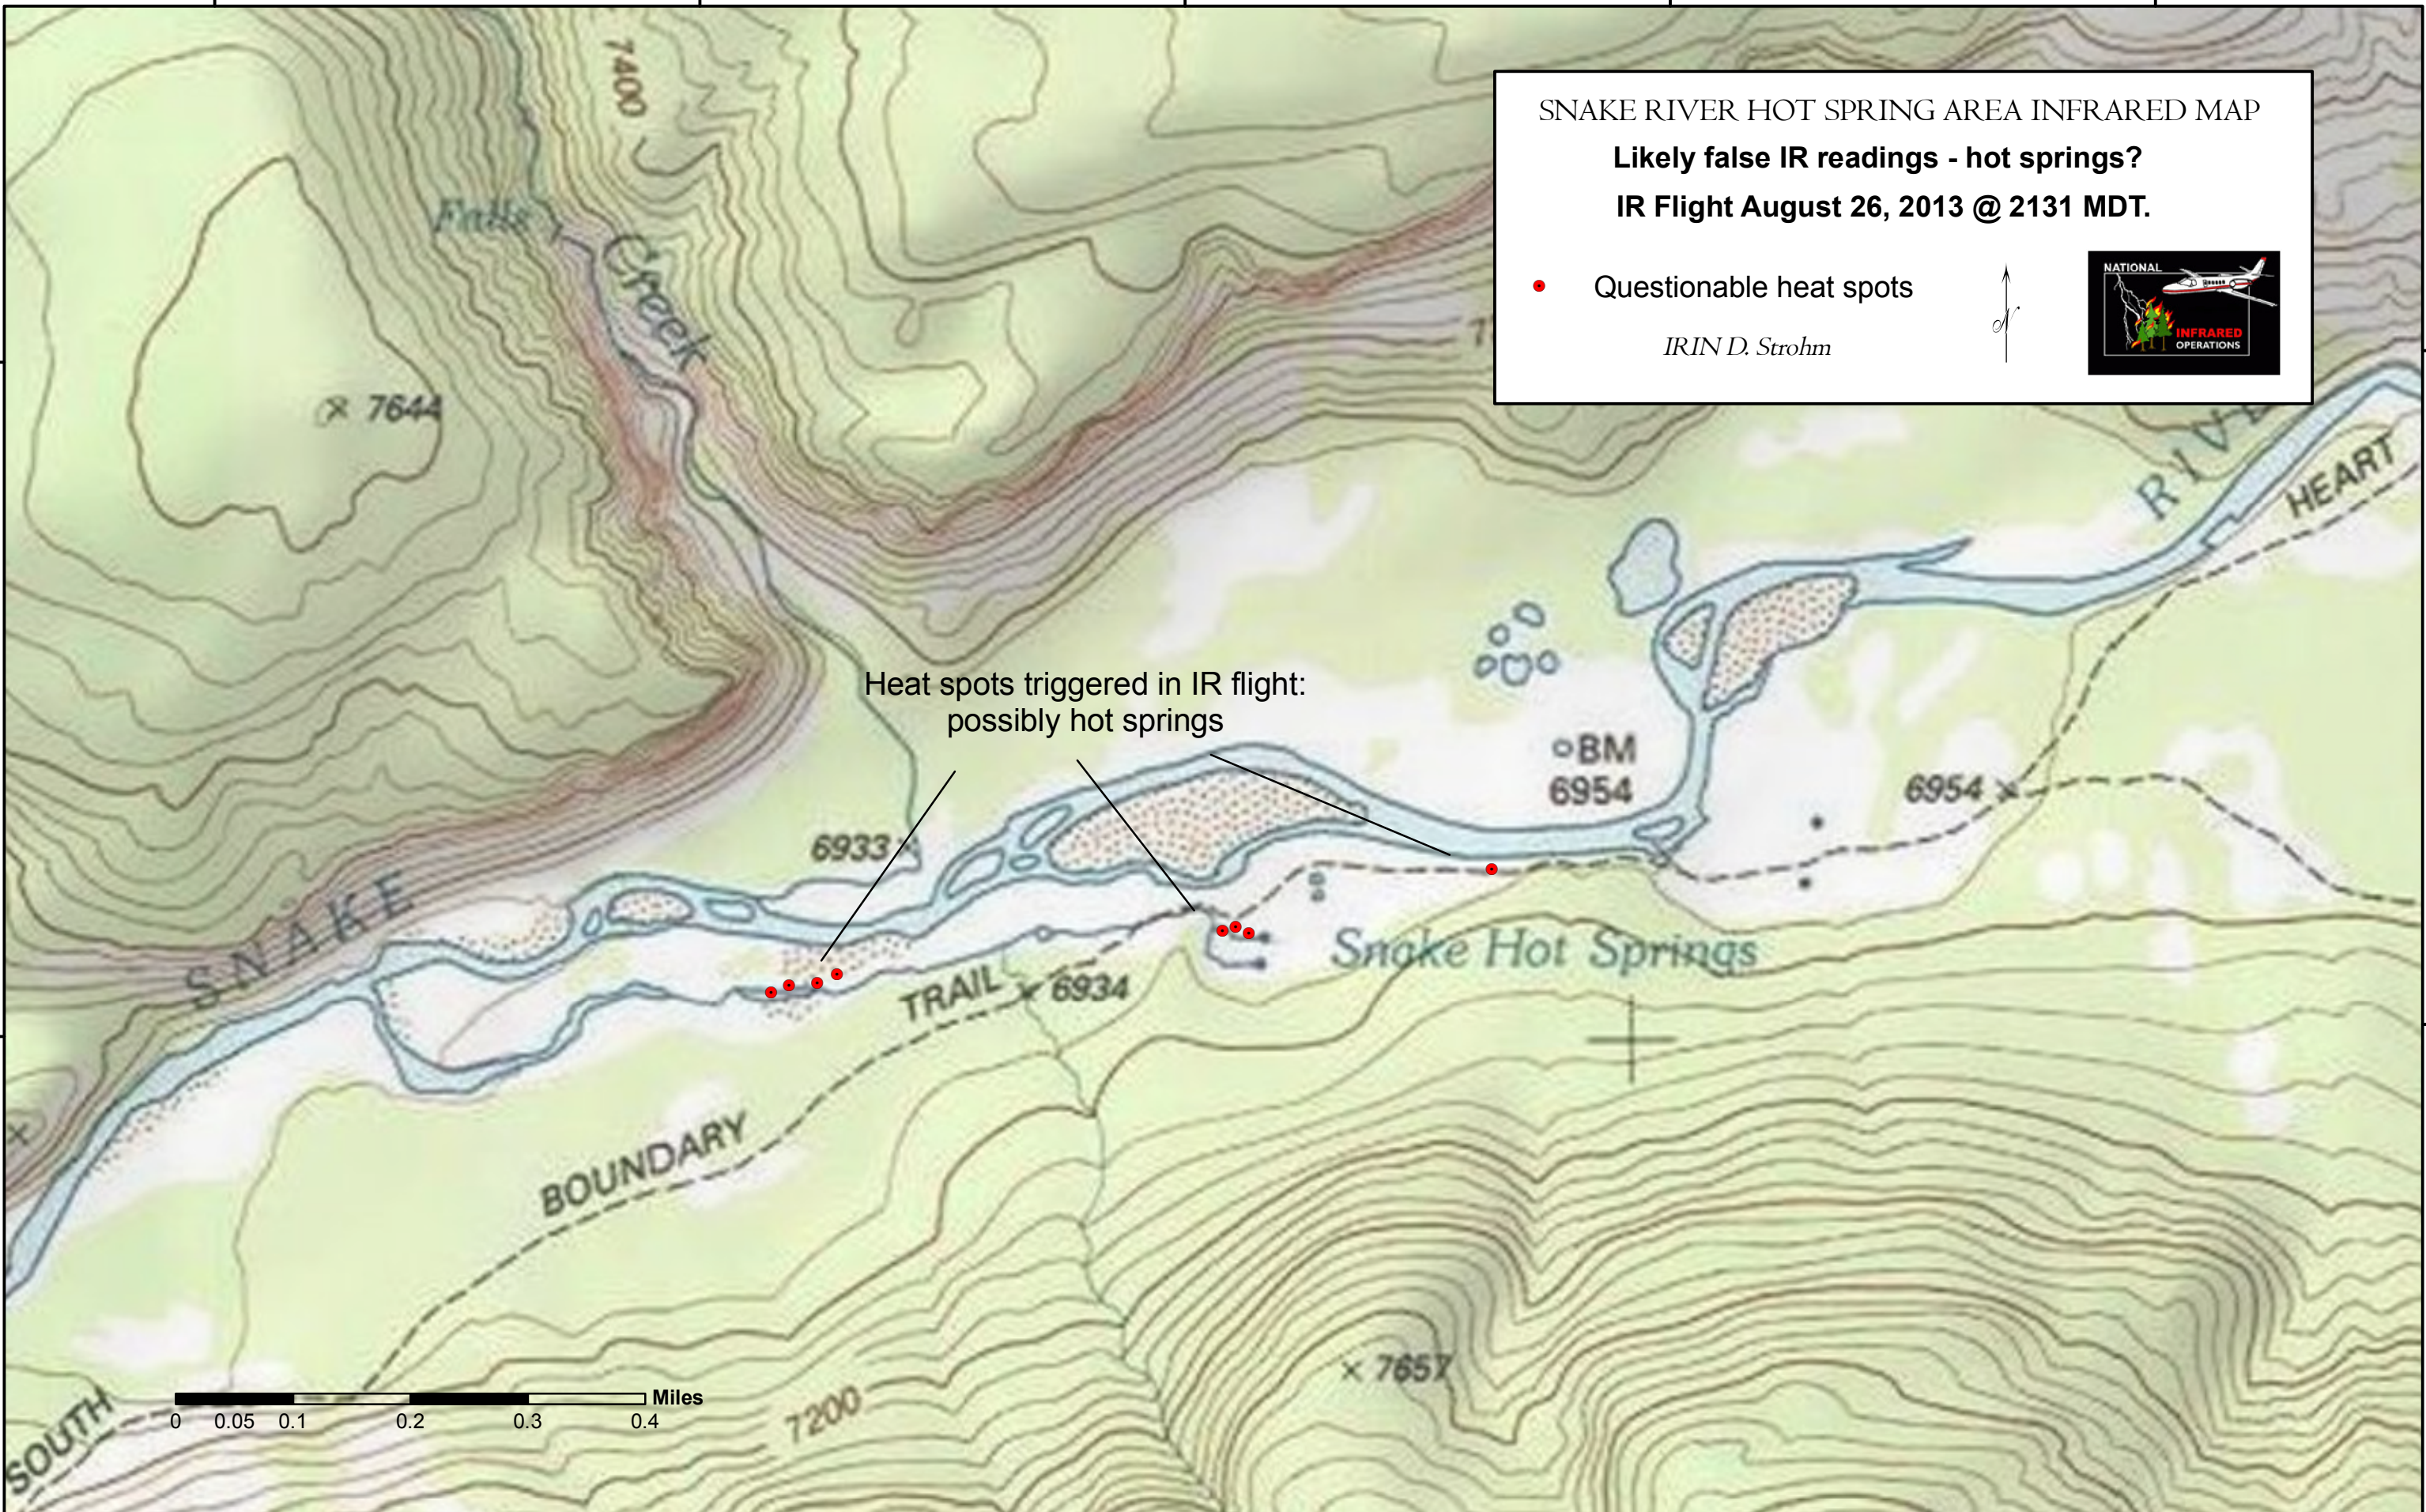

110°36'30"W

110°36'0"W

110°35'30"W

110°35'0"W

110°34'30"W

### SNAKE RIVER HOT SPRING AREA INFRARED MAP

**Likely false IR readings - hot springs?**

**IR Flight August 26, 2013 @ 2131 MDT.**

• Questionable heat spots

*IRIND. Strohm*

Heat spots triggered in IR flight:  
possibly hot springs

110°36'30"W

110°36'0"W

110°35'30"W

110°35'0"W

110°34'30"W

44°10'30"N

44°10'0"N

44°10'30"N

44°10'0"N