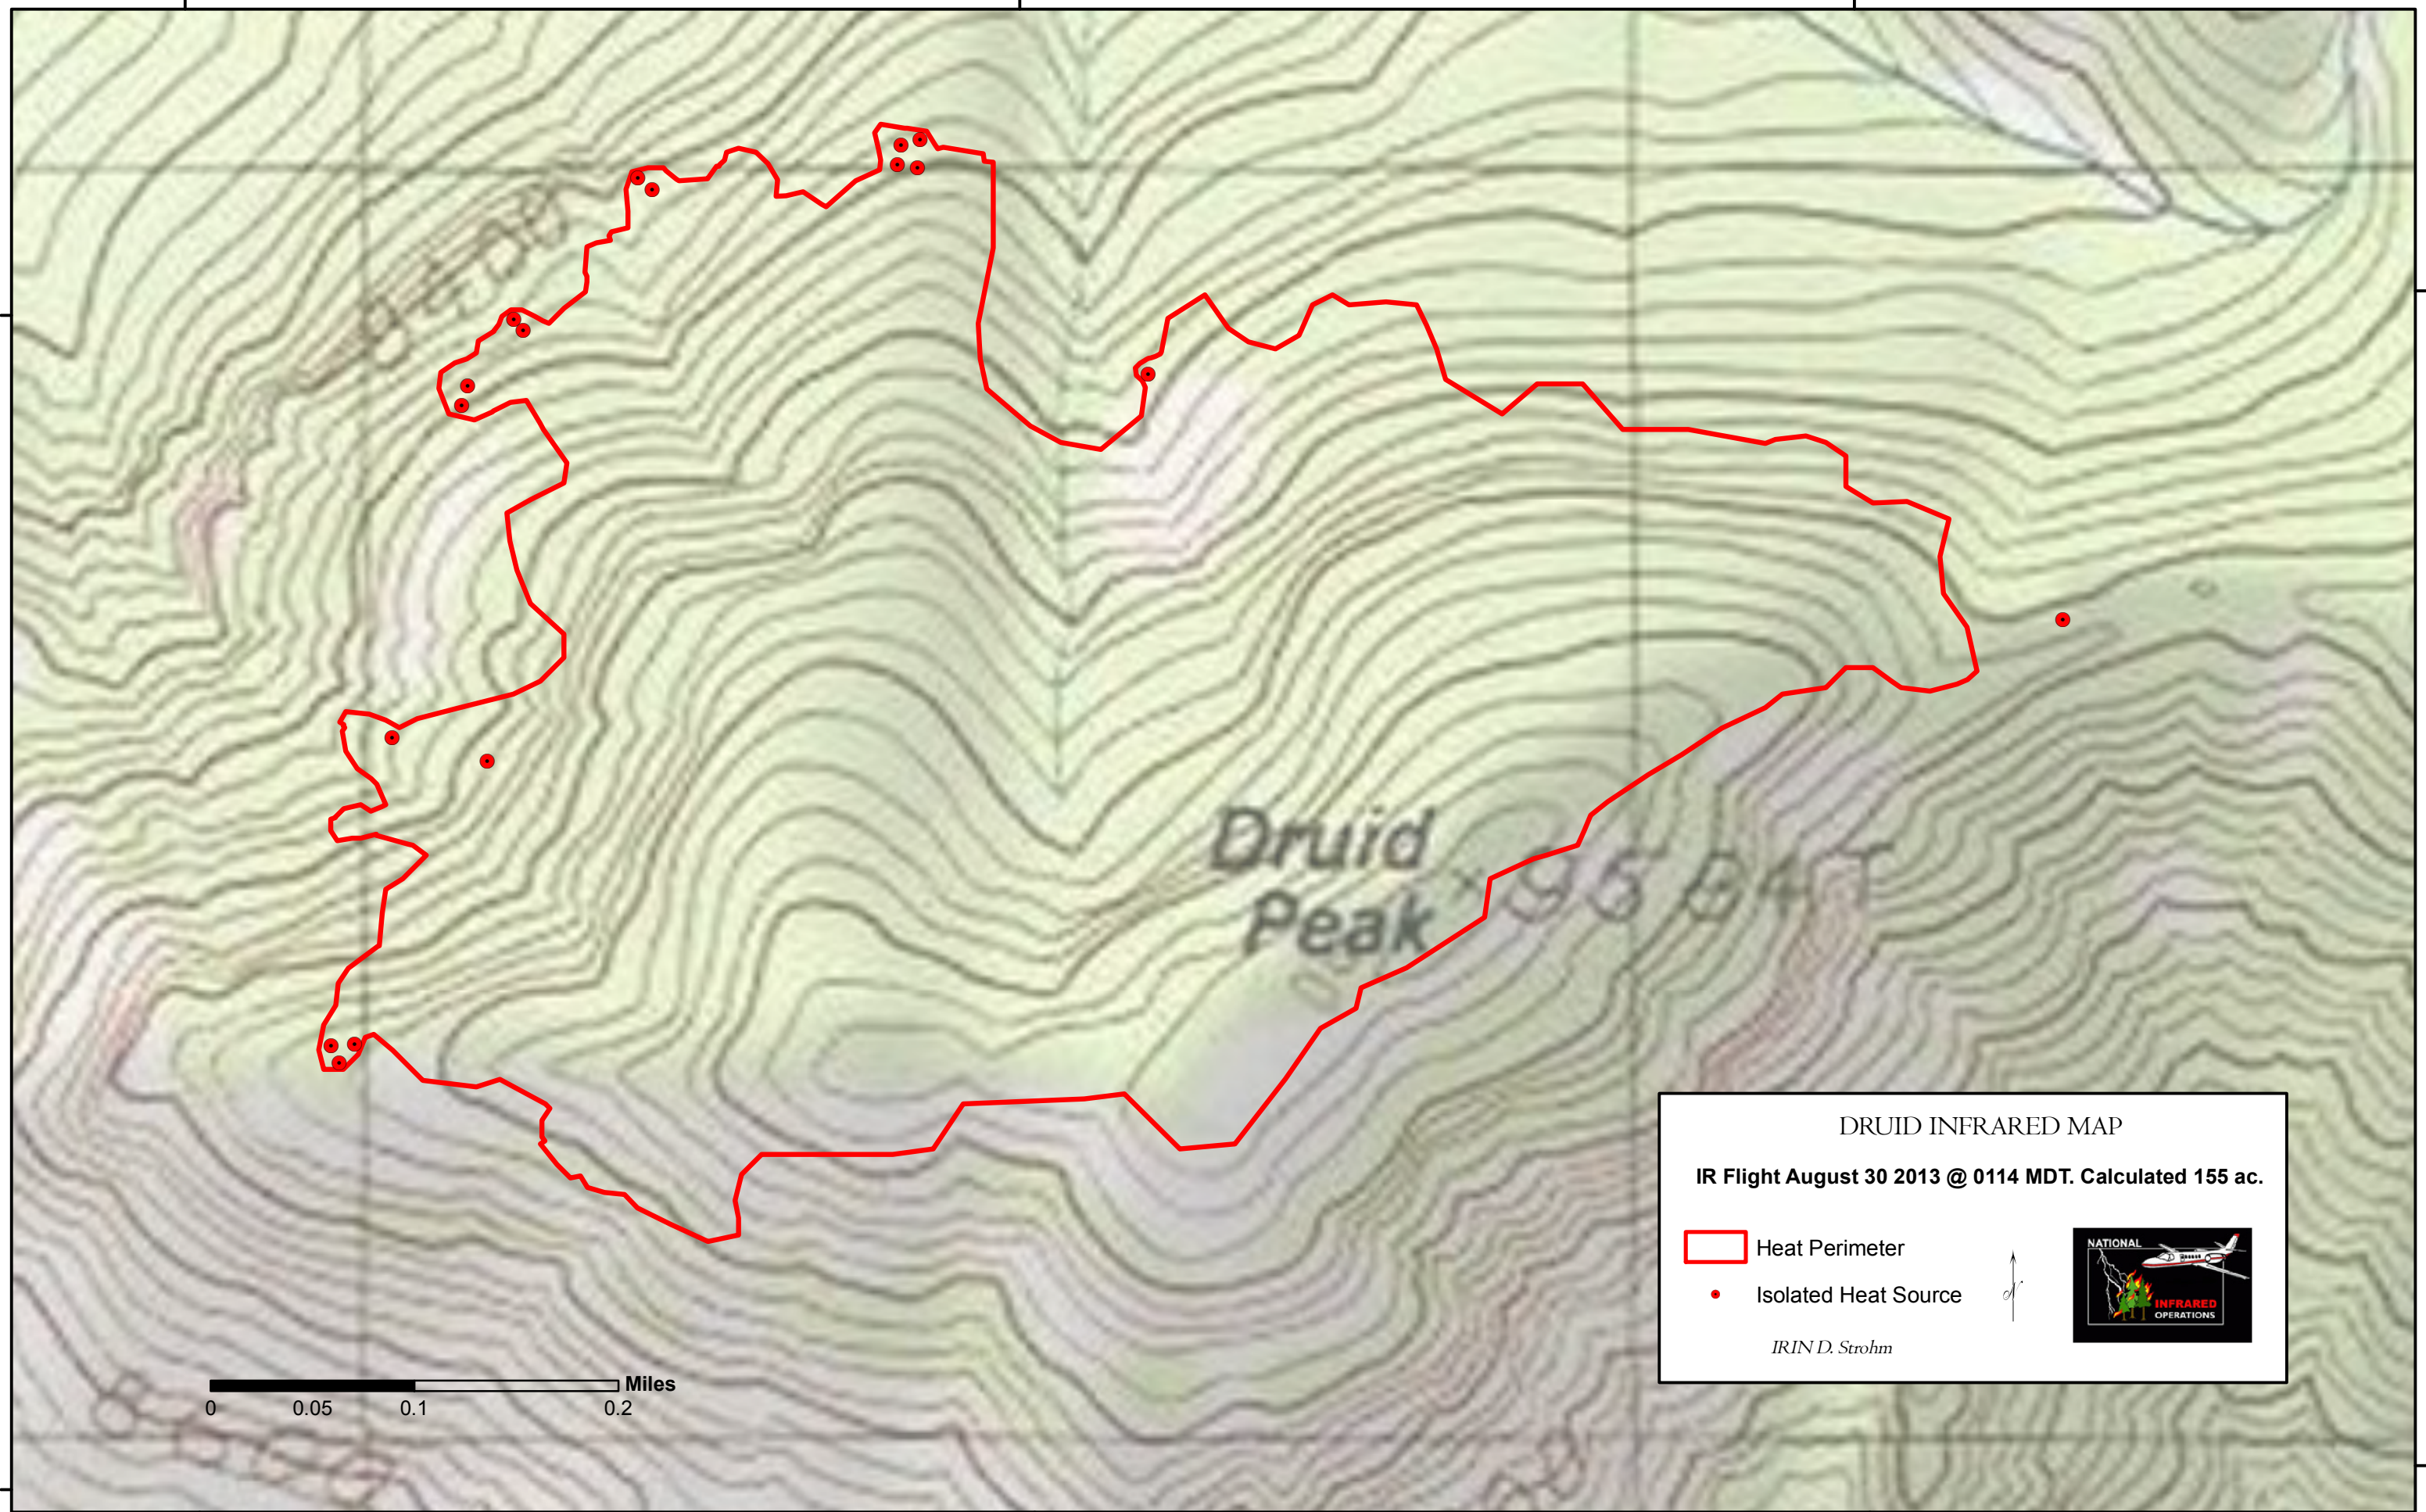

110°11'30"W

110°11'0"W

110°10'30"W

44°54'30"N

44°54'30"N

44°54'0"N

44°54'0"N

110°11'30"W

110°11'0"W

110°10'30"W

Druid Peak
9584'

DRUID INFRARED MAP

IR Flight August 30 2013 @ 0114 MDT. Calculated 155 ac.

Heat Perimeter
• Isolated Heat Source

IRIN D. Strohm