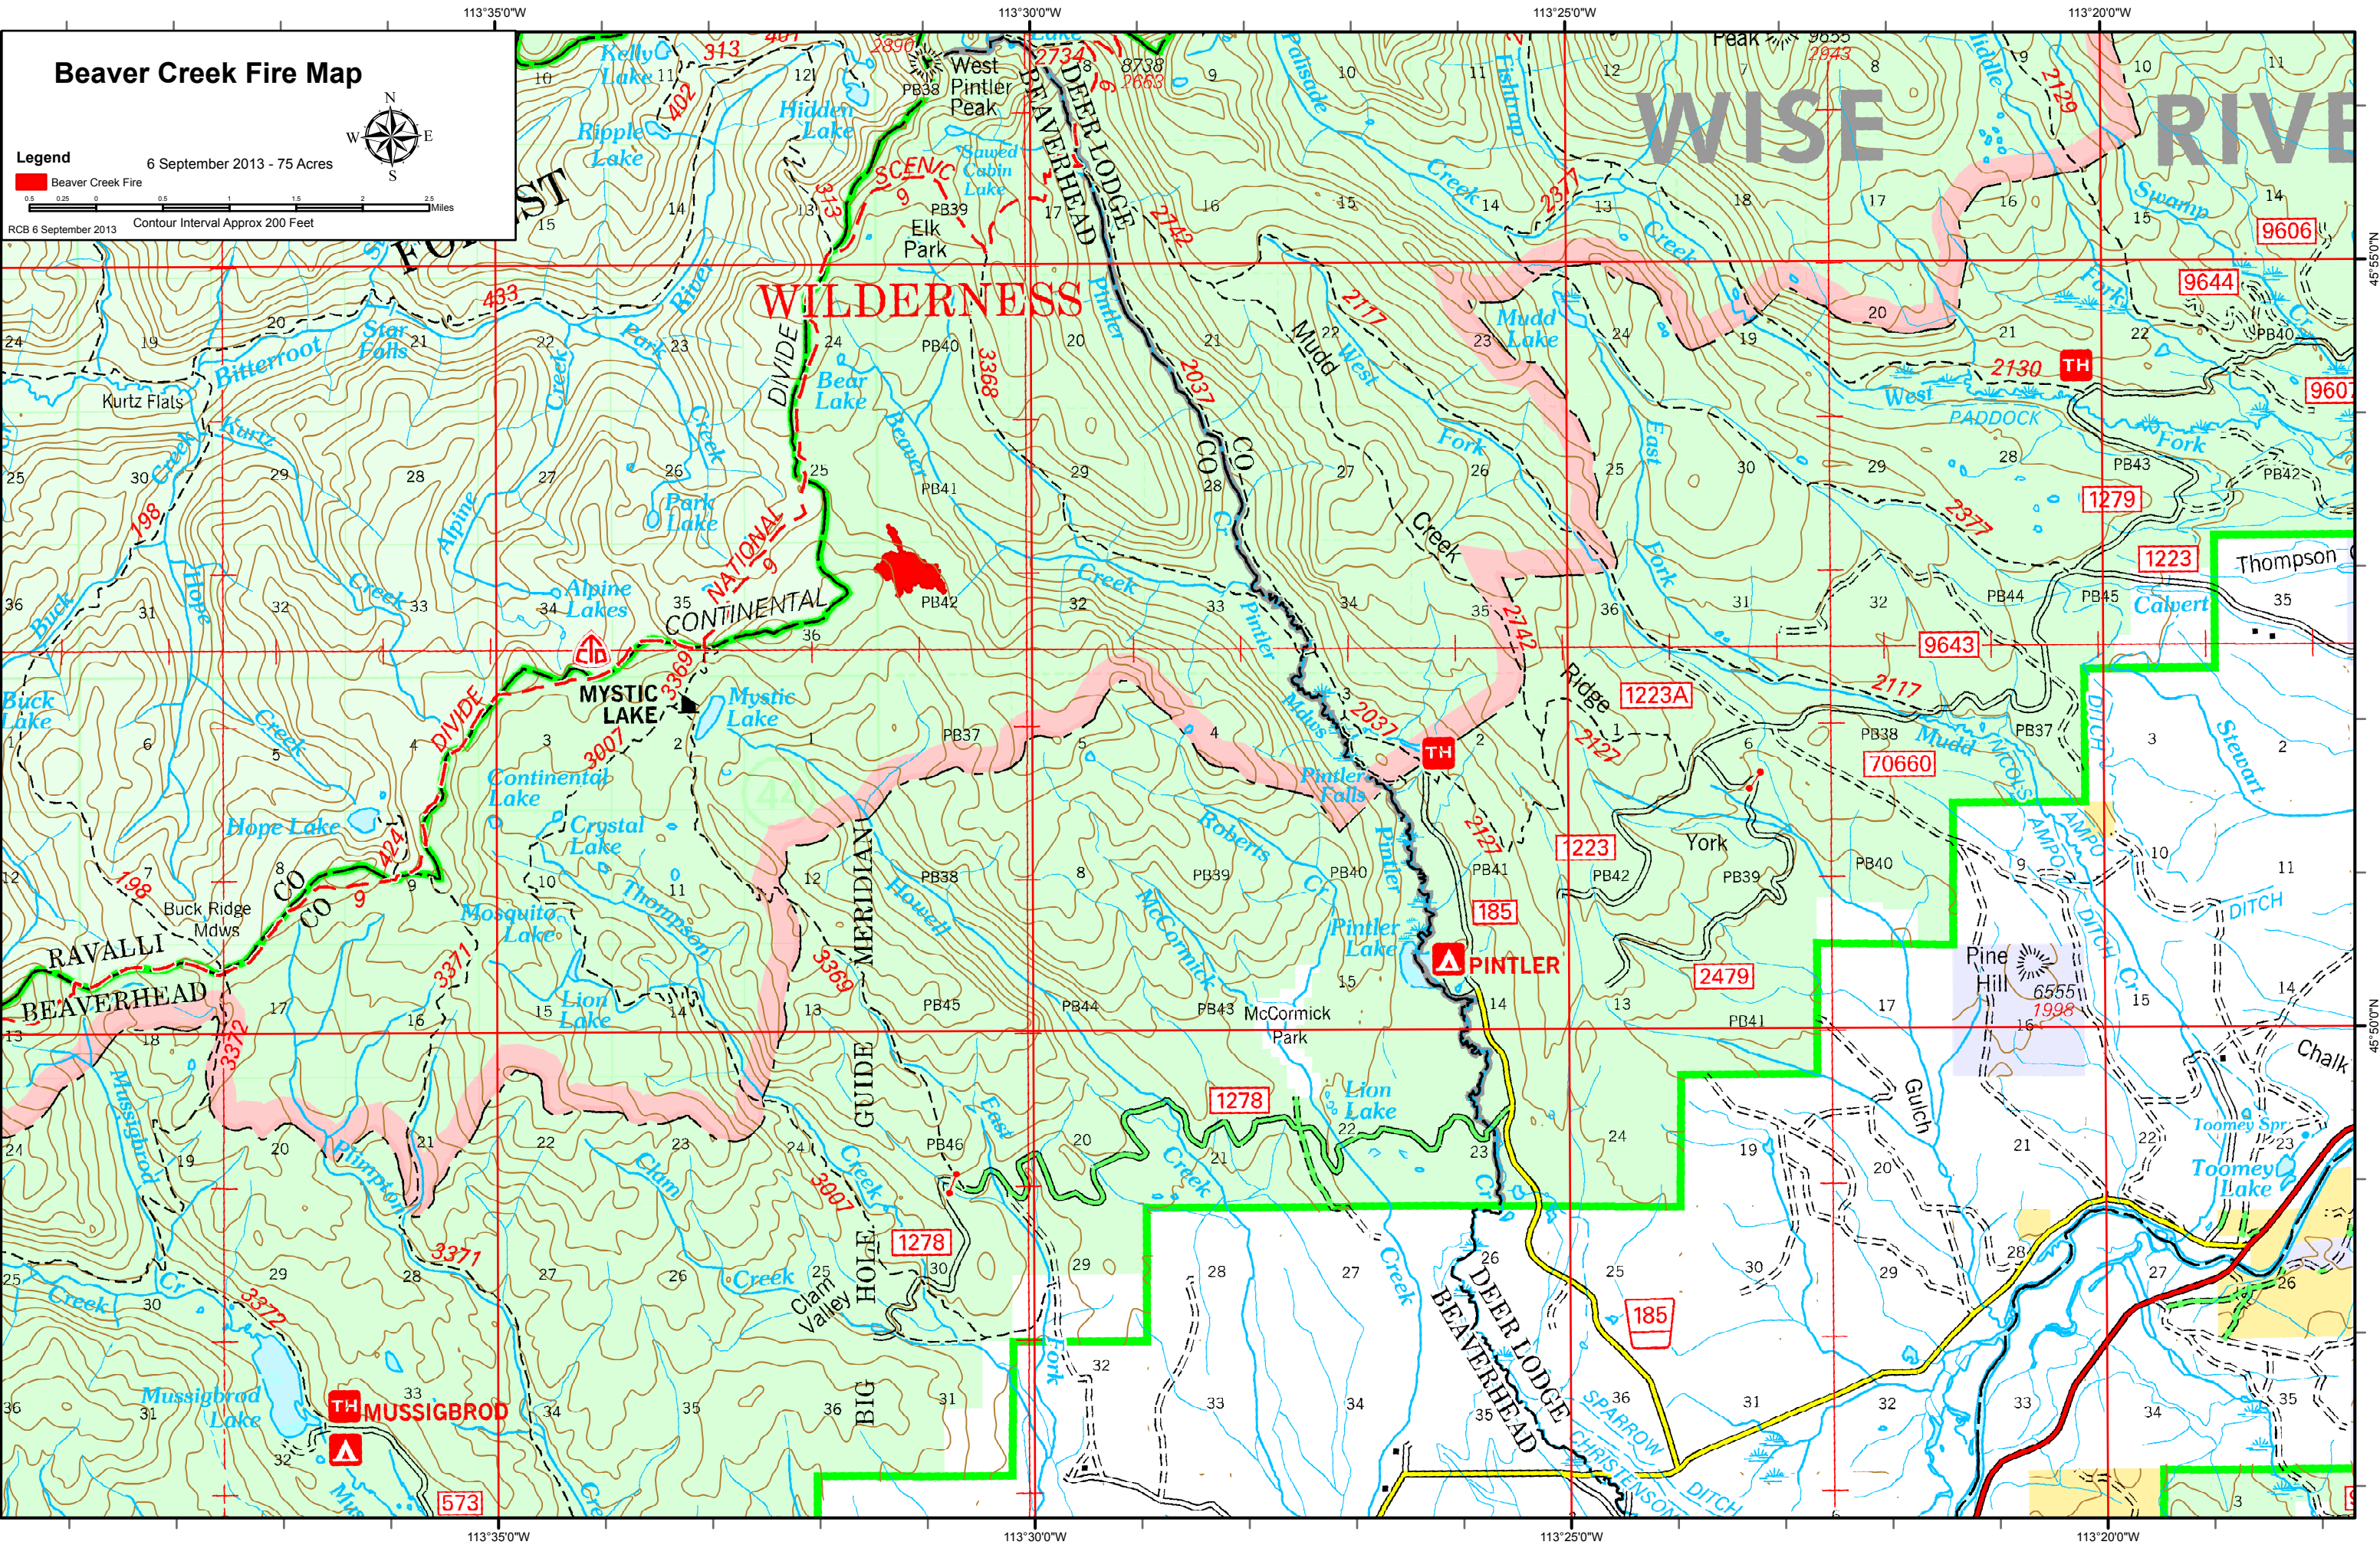

## Legend

Beaver Creek Fire

RCB 6 September 2013 Contour Interval Approx 200 Feet

# WISE RIVER

## WILDERNESSE

RAVALLI  
BEAVERHEAD

MYSTIC LAKE

PINTLER

MUSSIGBROD

Thompson

Pine Hill

Chalk

DEER LODGE  
BEAVERHEAD

SPARROW  
CHRISTENSON