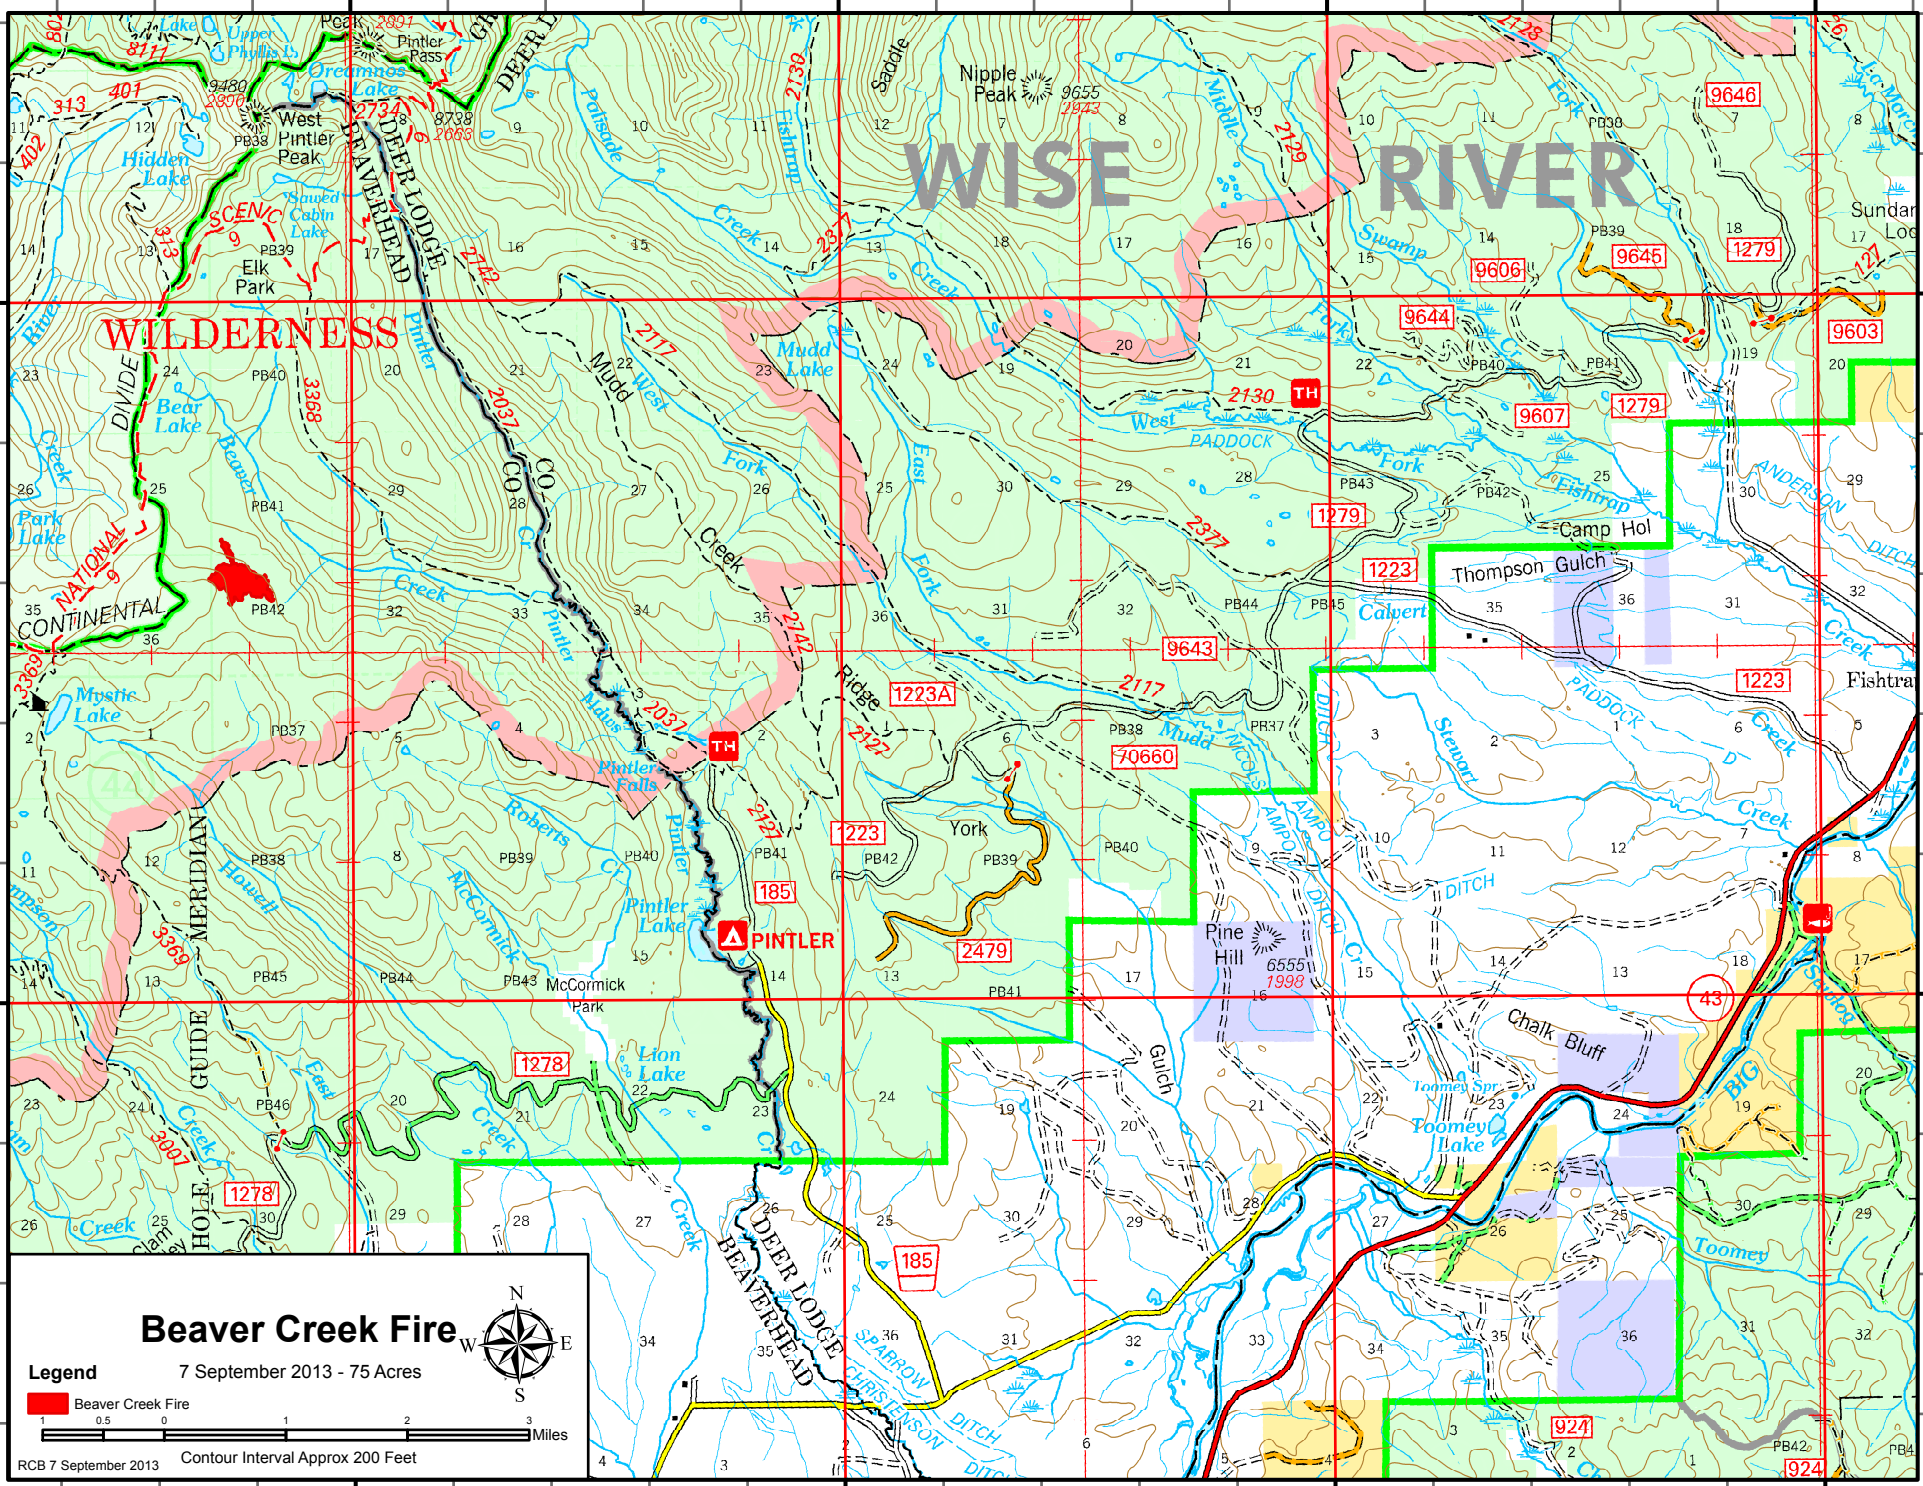

113°30'0"W

113°25'0"W

113°20'0"W

113°15'0"W

45°55'0"N

45°55'0"N

45°50'0"N

45°50'0"N

# WISE RIVER

## WILDERNESS

### Beaver Creek Fire

7 September 2013 - 75 Acres

- Beaver Creek Fire

RCB 7 September 2013 Contour Interval Approx 200 Feet

113°30'0"W

113°25'0"W

113°20'0"W

113°15'0"W