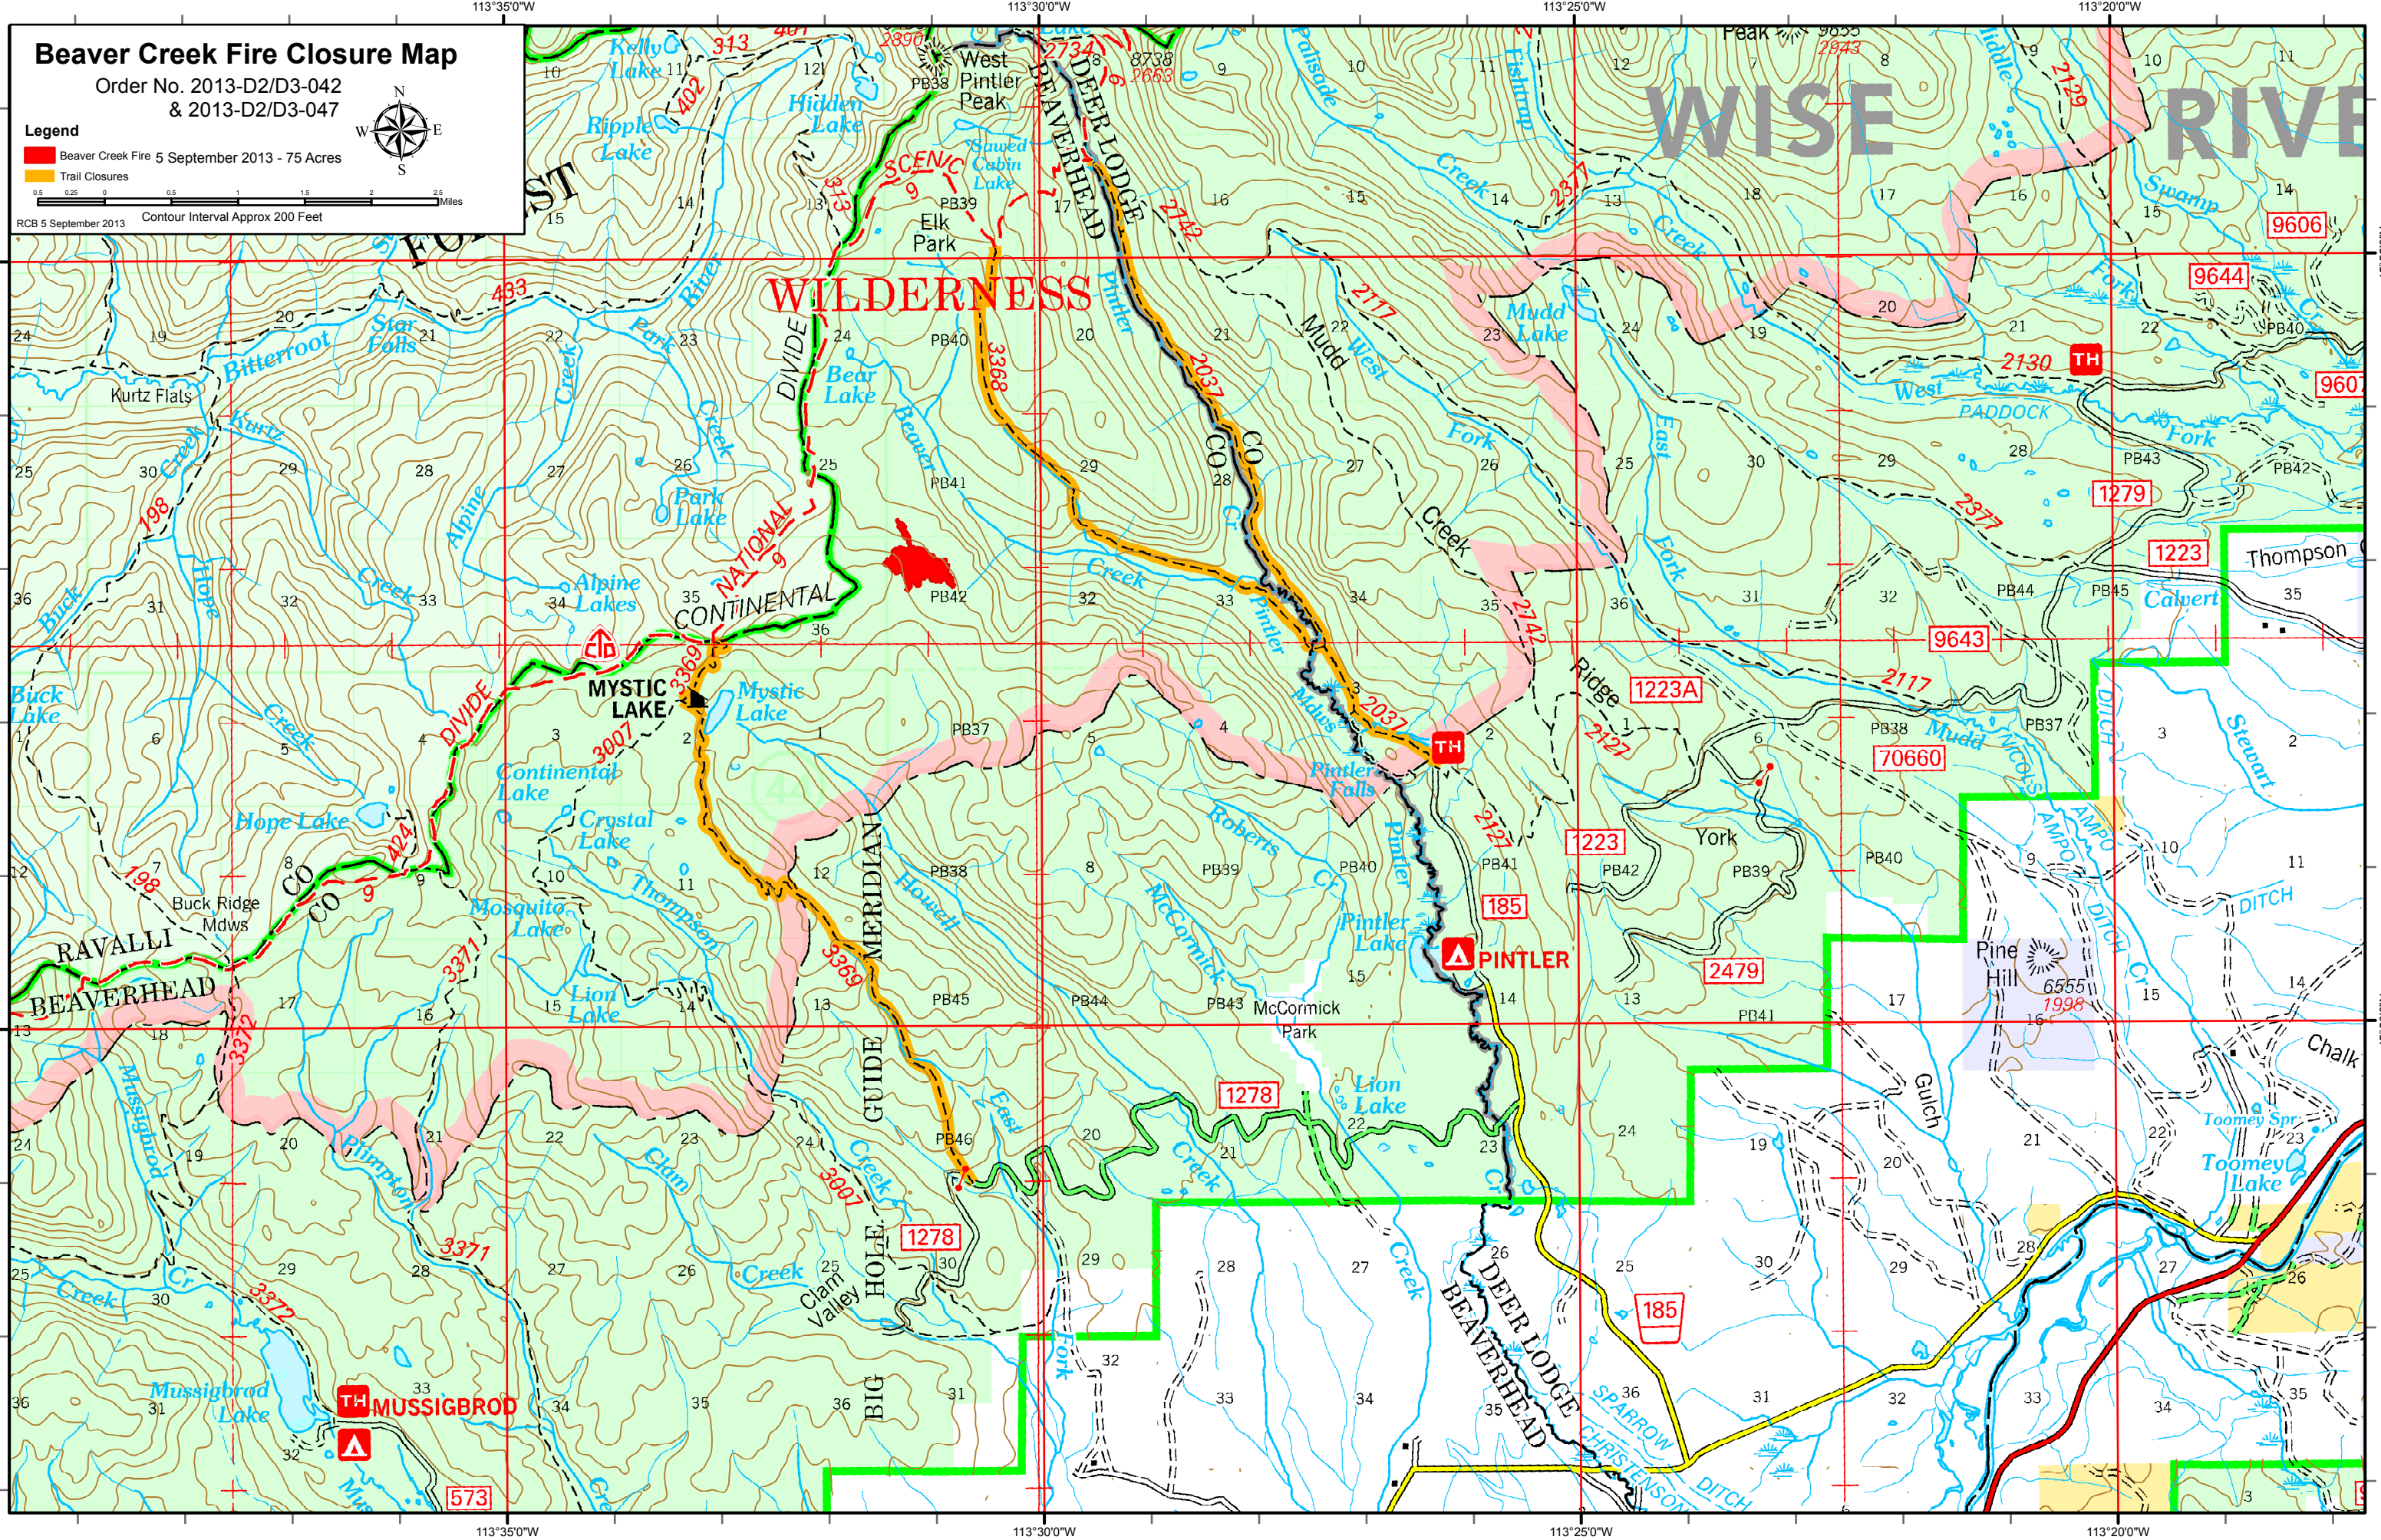

Beaver Creek Fire Closure Map

Order No. 2013-D2/D3-042
& 2013-D2/D3-047

Legend

- Beaver Creek Fire 5 September 2013 - 75 Acres
- Trail Closures

0.5 1 1.5 2 2.5 Miles
RCB 5 September 2013 Contour Interval Approx 200 Feet

WISE RIVER

WILDERNESSE

RAVALLI
BEAVERHEAD

GUIDE MERIDIAN

DEER LODGE
BEAVERHEAD

MUSSIGBROD

SPARROW CHRISTENSON

Thompson