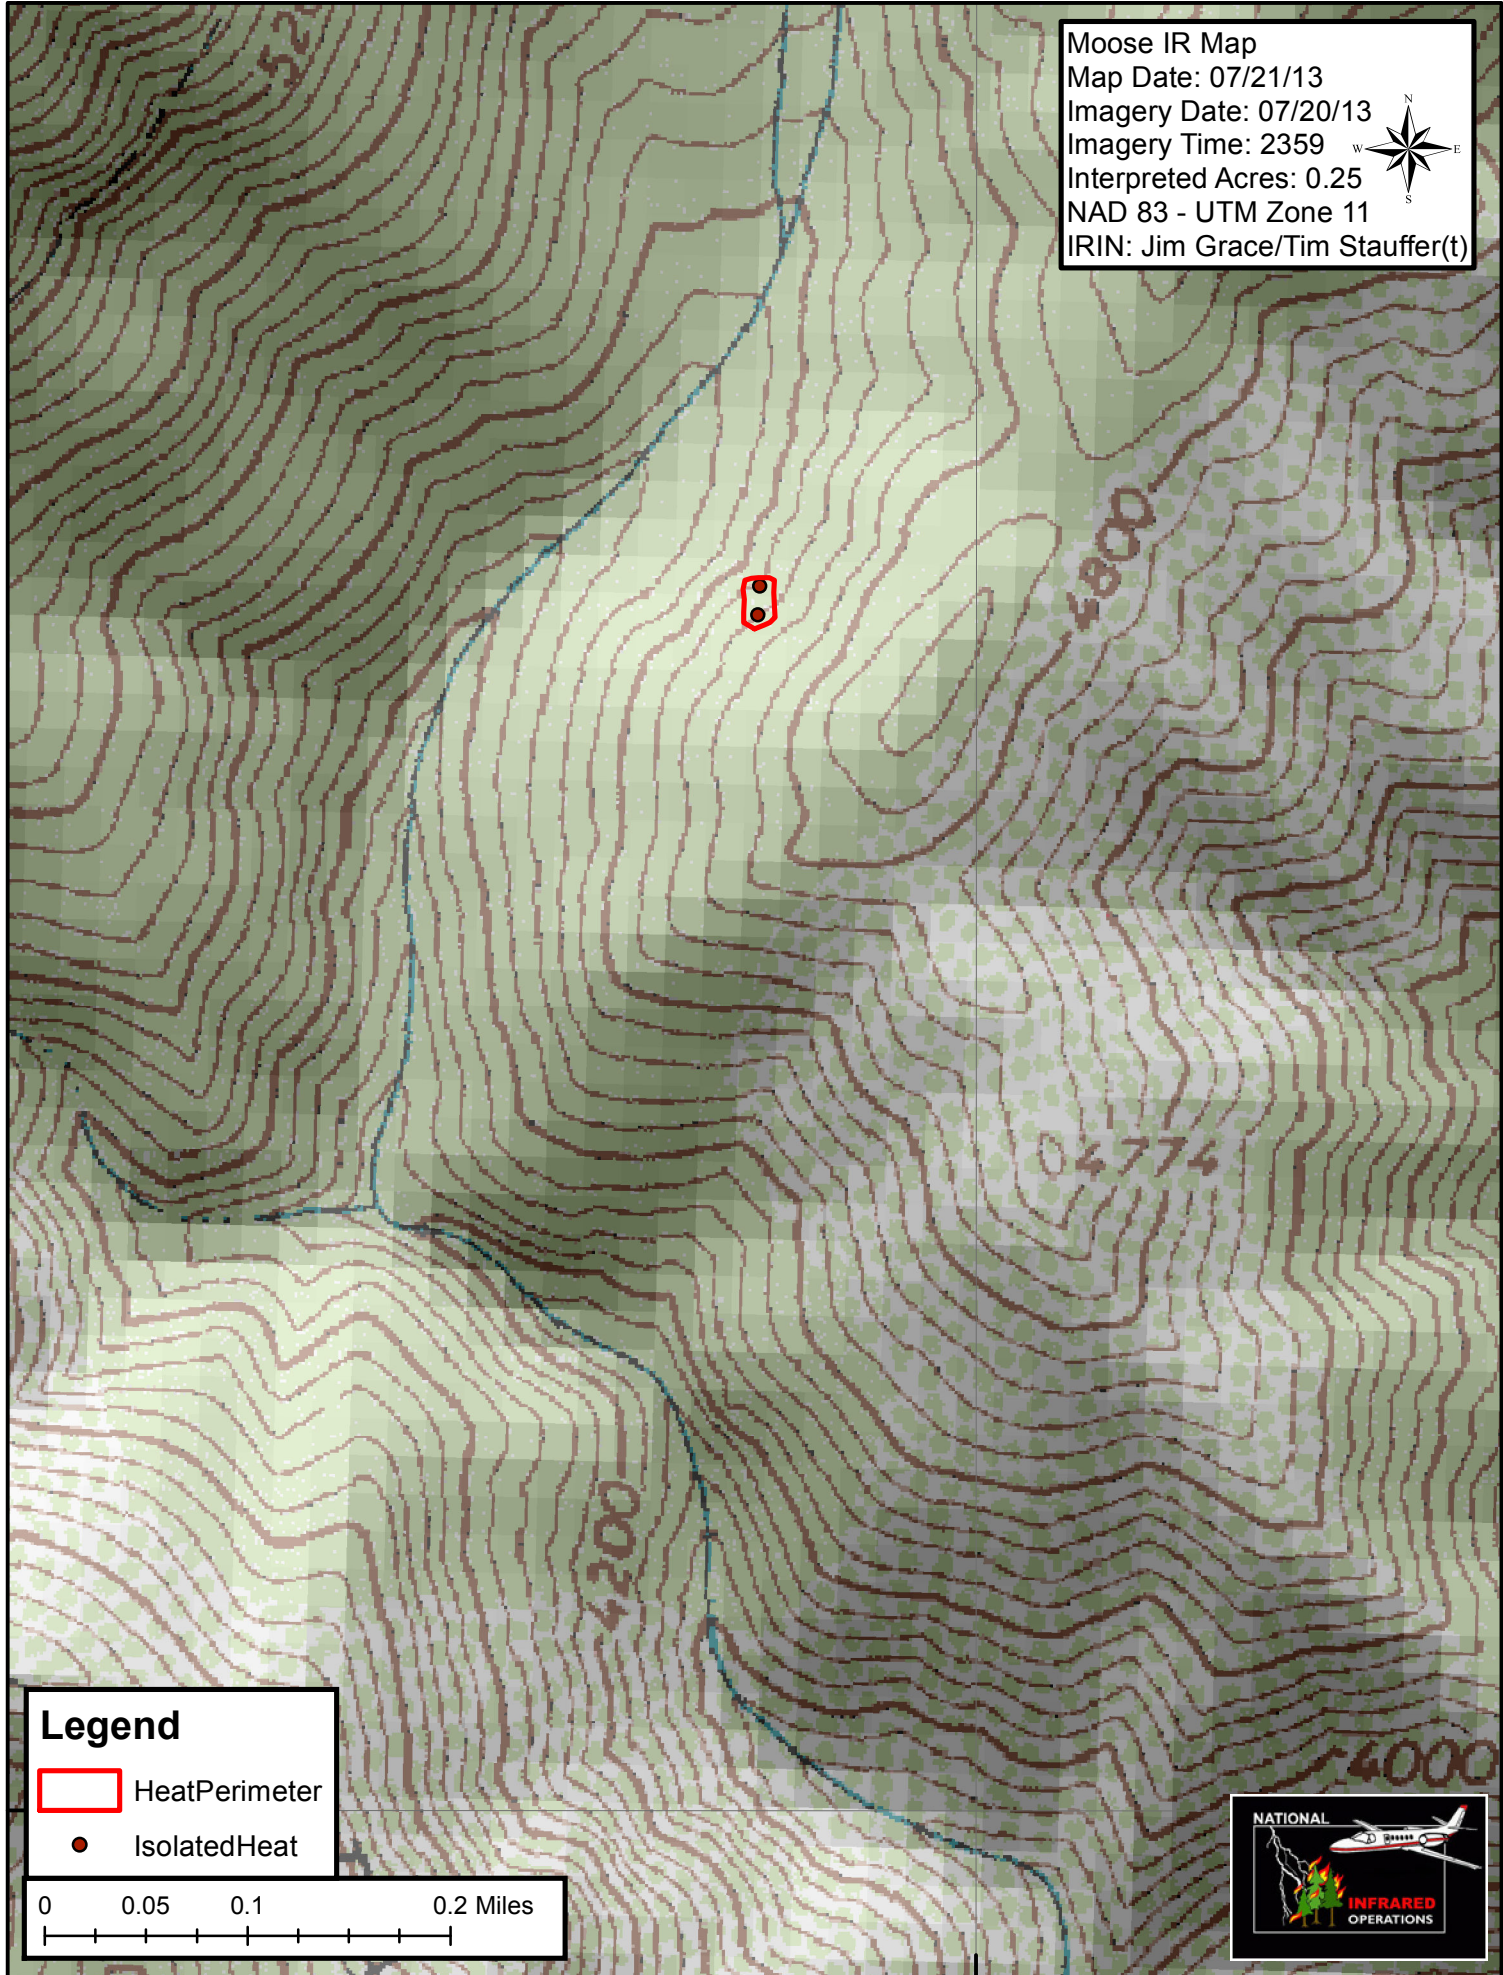

Moose IR Map
Map Date: 07/21/13
Imagery Date: 07/20/13
Imagery Time: 2359
Interpreted Acres: 0.25
NAD 83 - UTM Zone 11
IRIN: Jim Grace/Tim Stauffer(t)

Legend
 HeatPerimeter
 IsolatedHeat

46°16'0"N

114°57'0"W