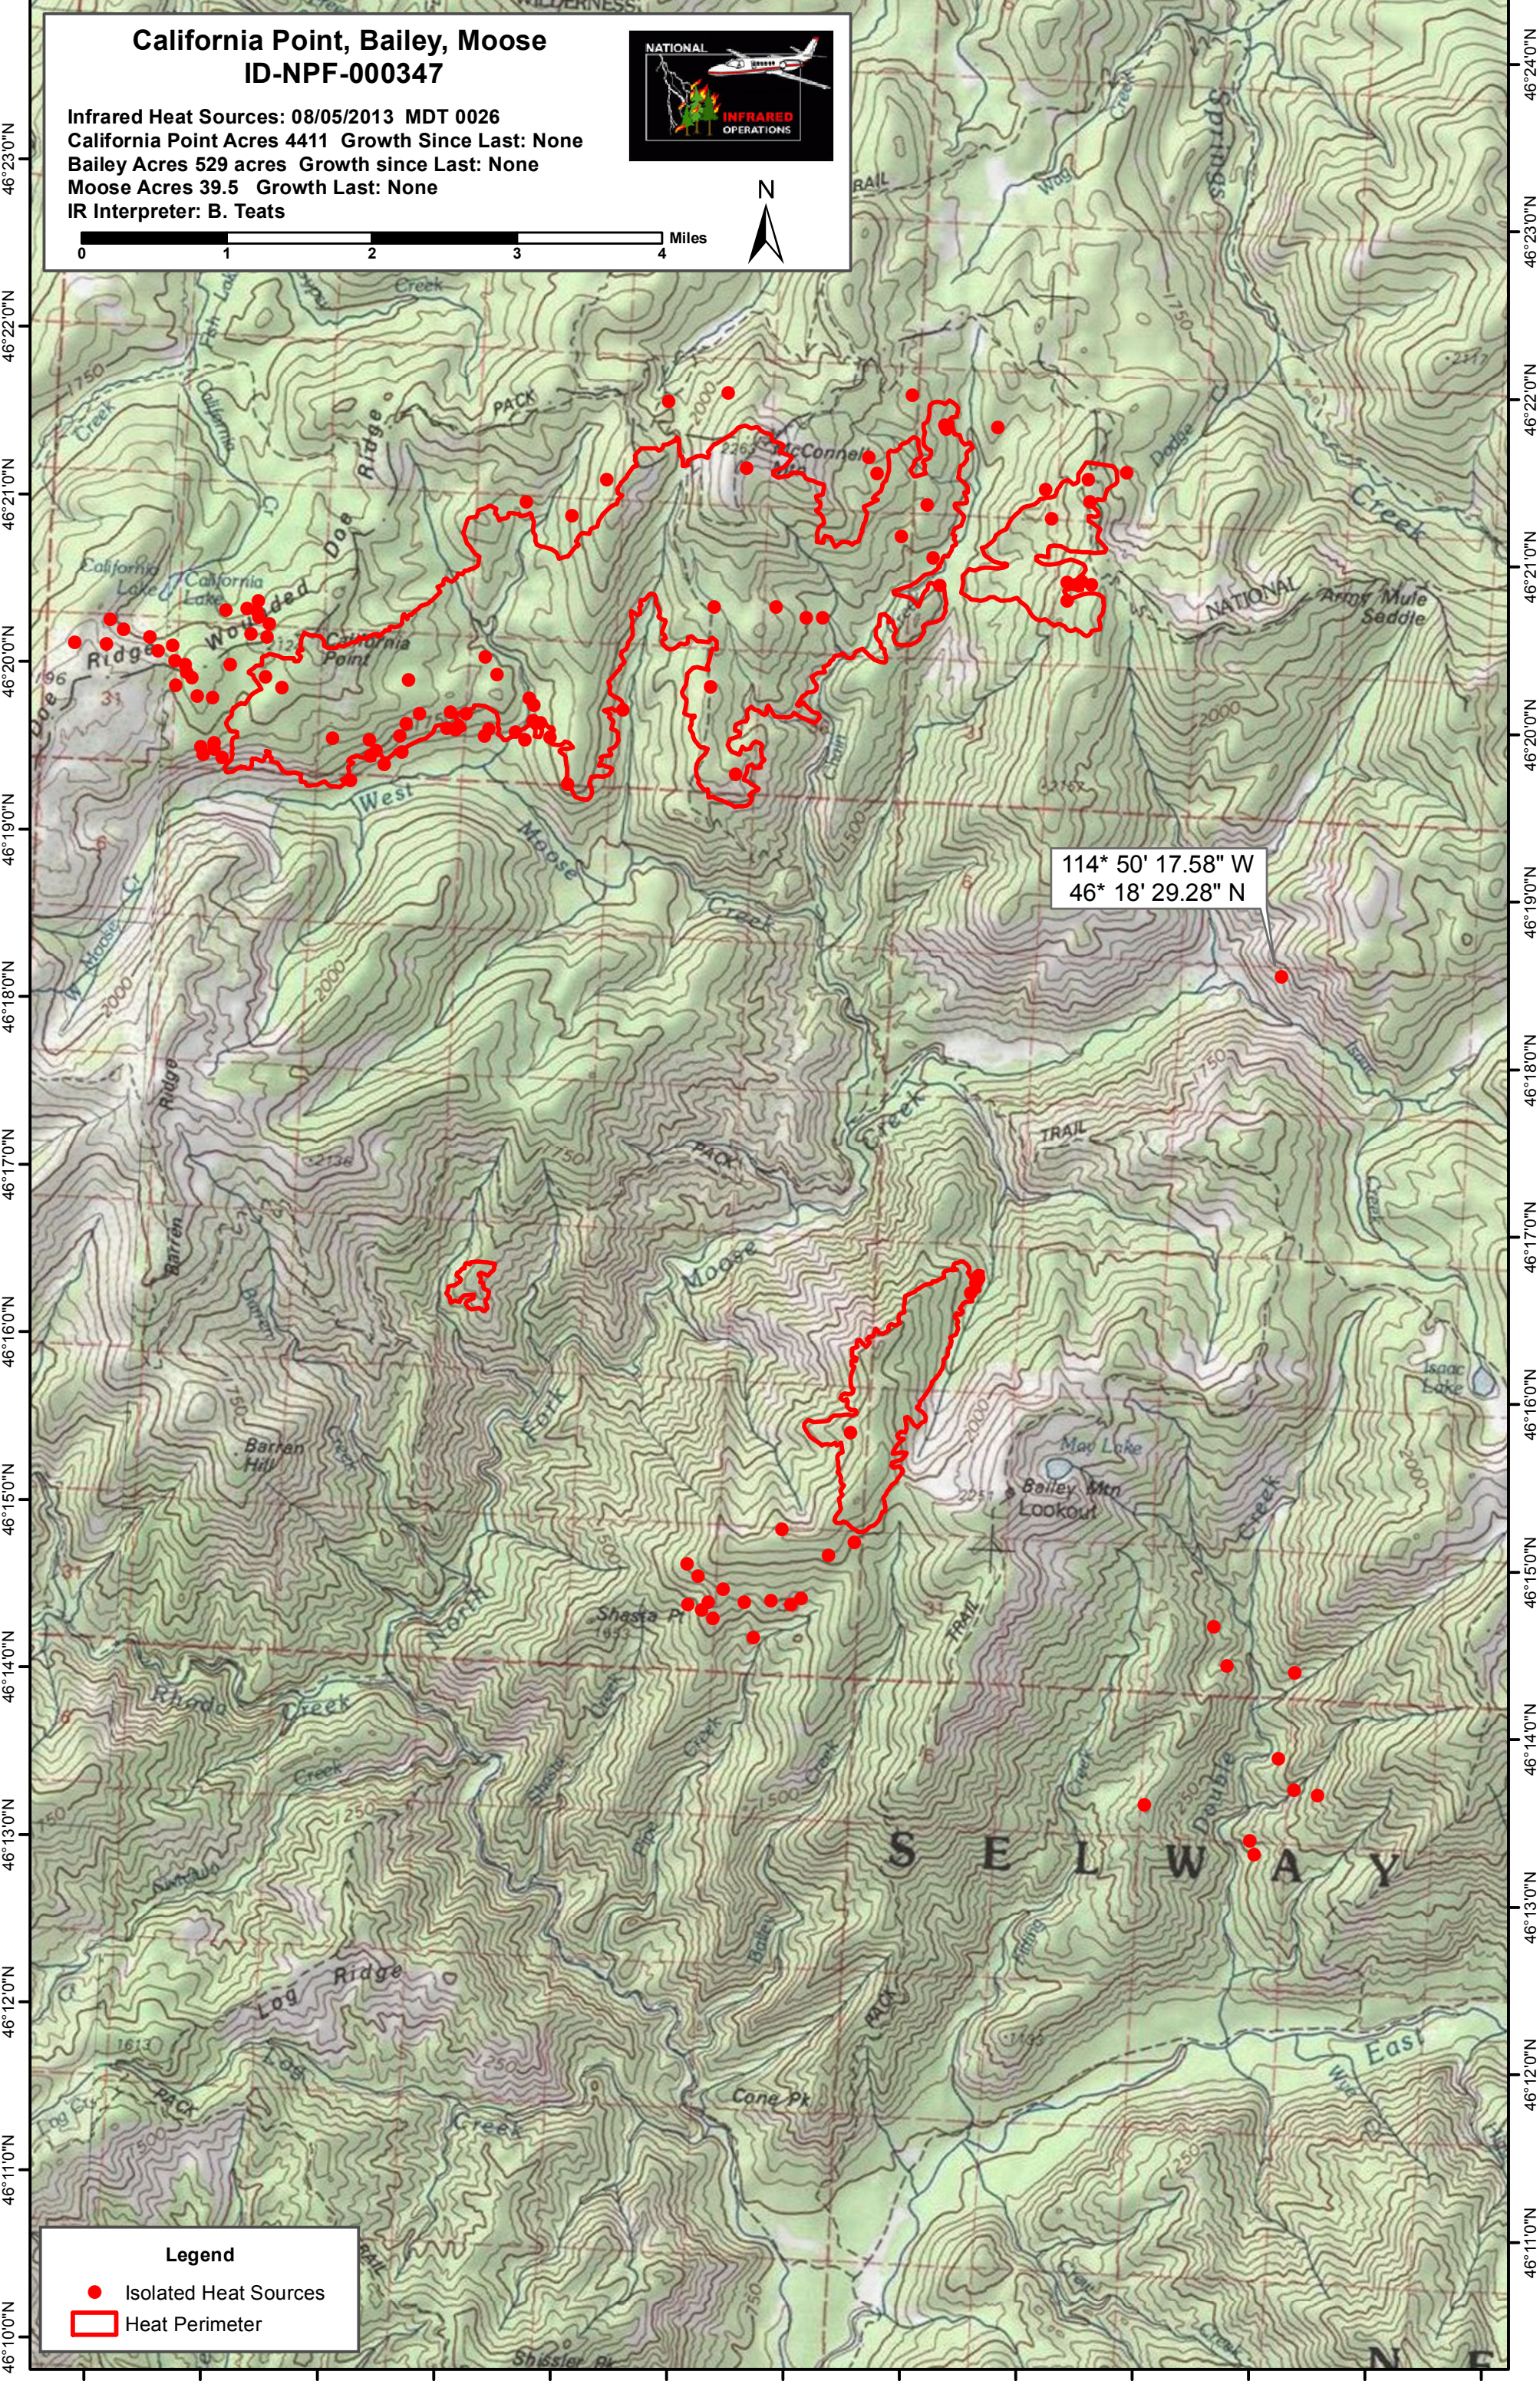

California Point, Bailey, Moose ID-NPF-000347

Infrared Heat Sources: 08/05/2013 MDT 0026
California Point Acres 4411 Growth Since Last: None
Bailey Acres 529 acres Growth since Last: None
Moose Acres 39.5 Growth Last: None
IR Interpreter: B. Teats

114° 50' 17.58" W
46° 18' 29.28" N

Legend

- Isolated Heat Sources
- ▭ Heat Perimeter