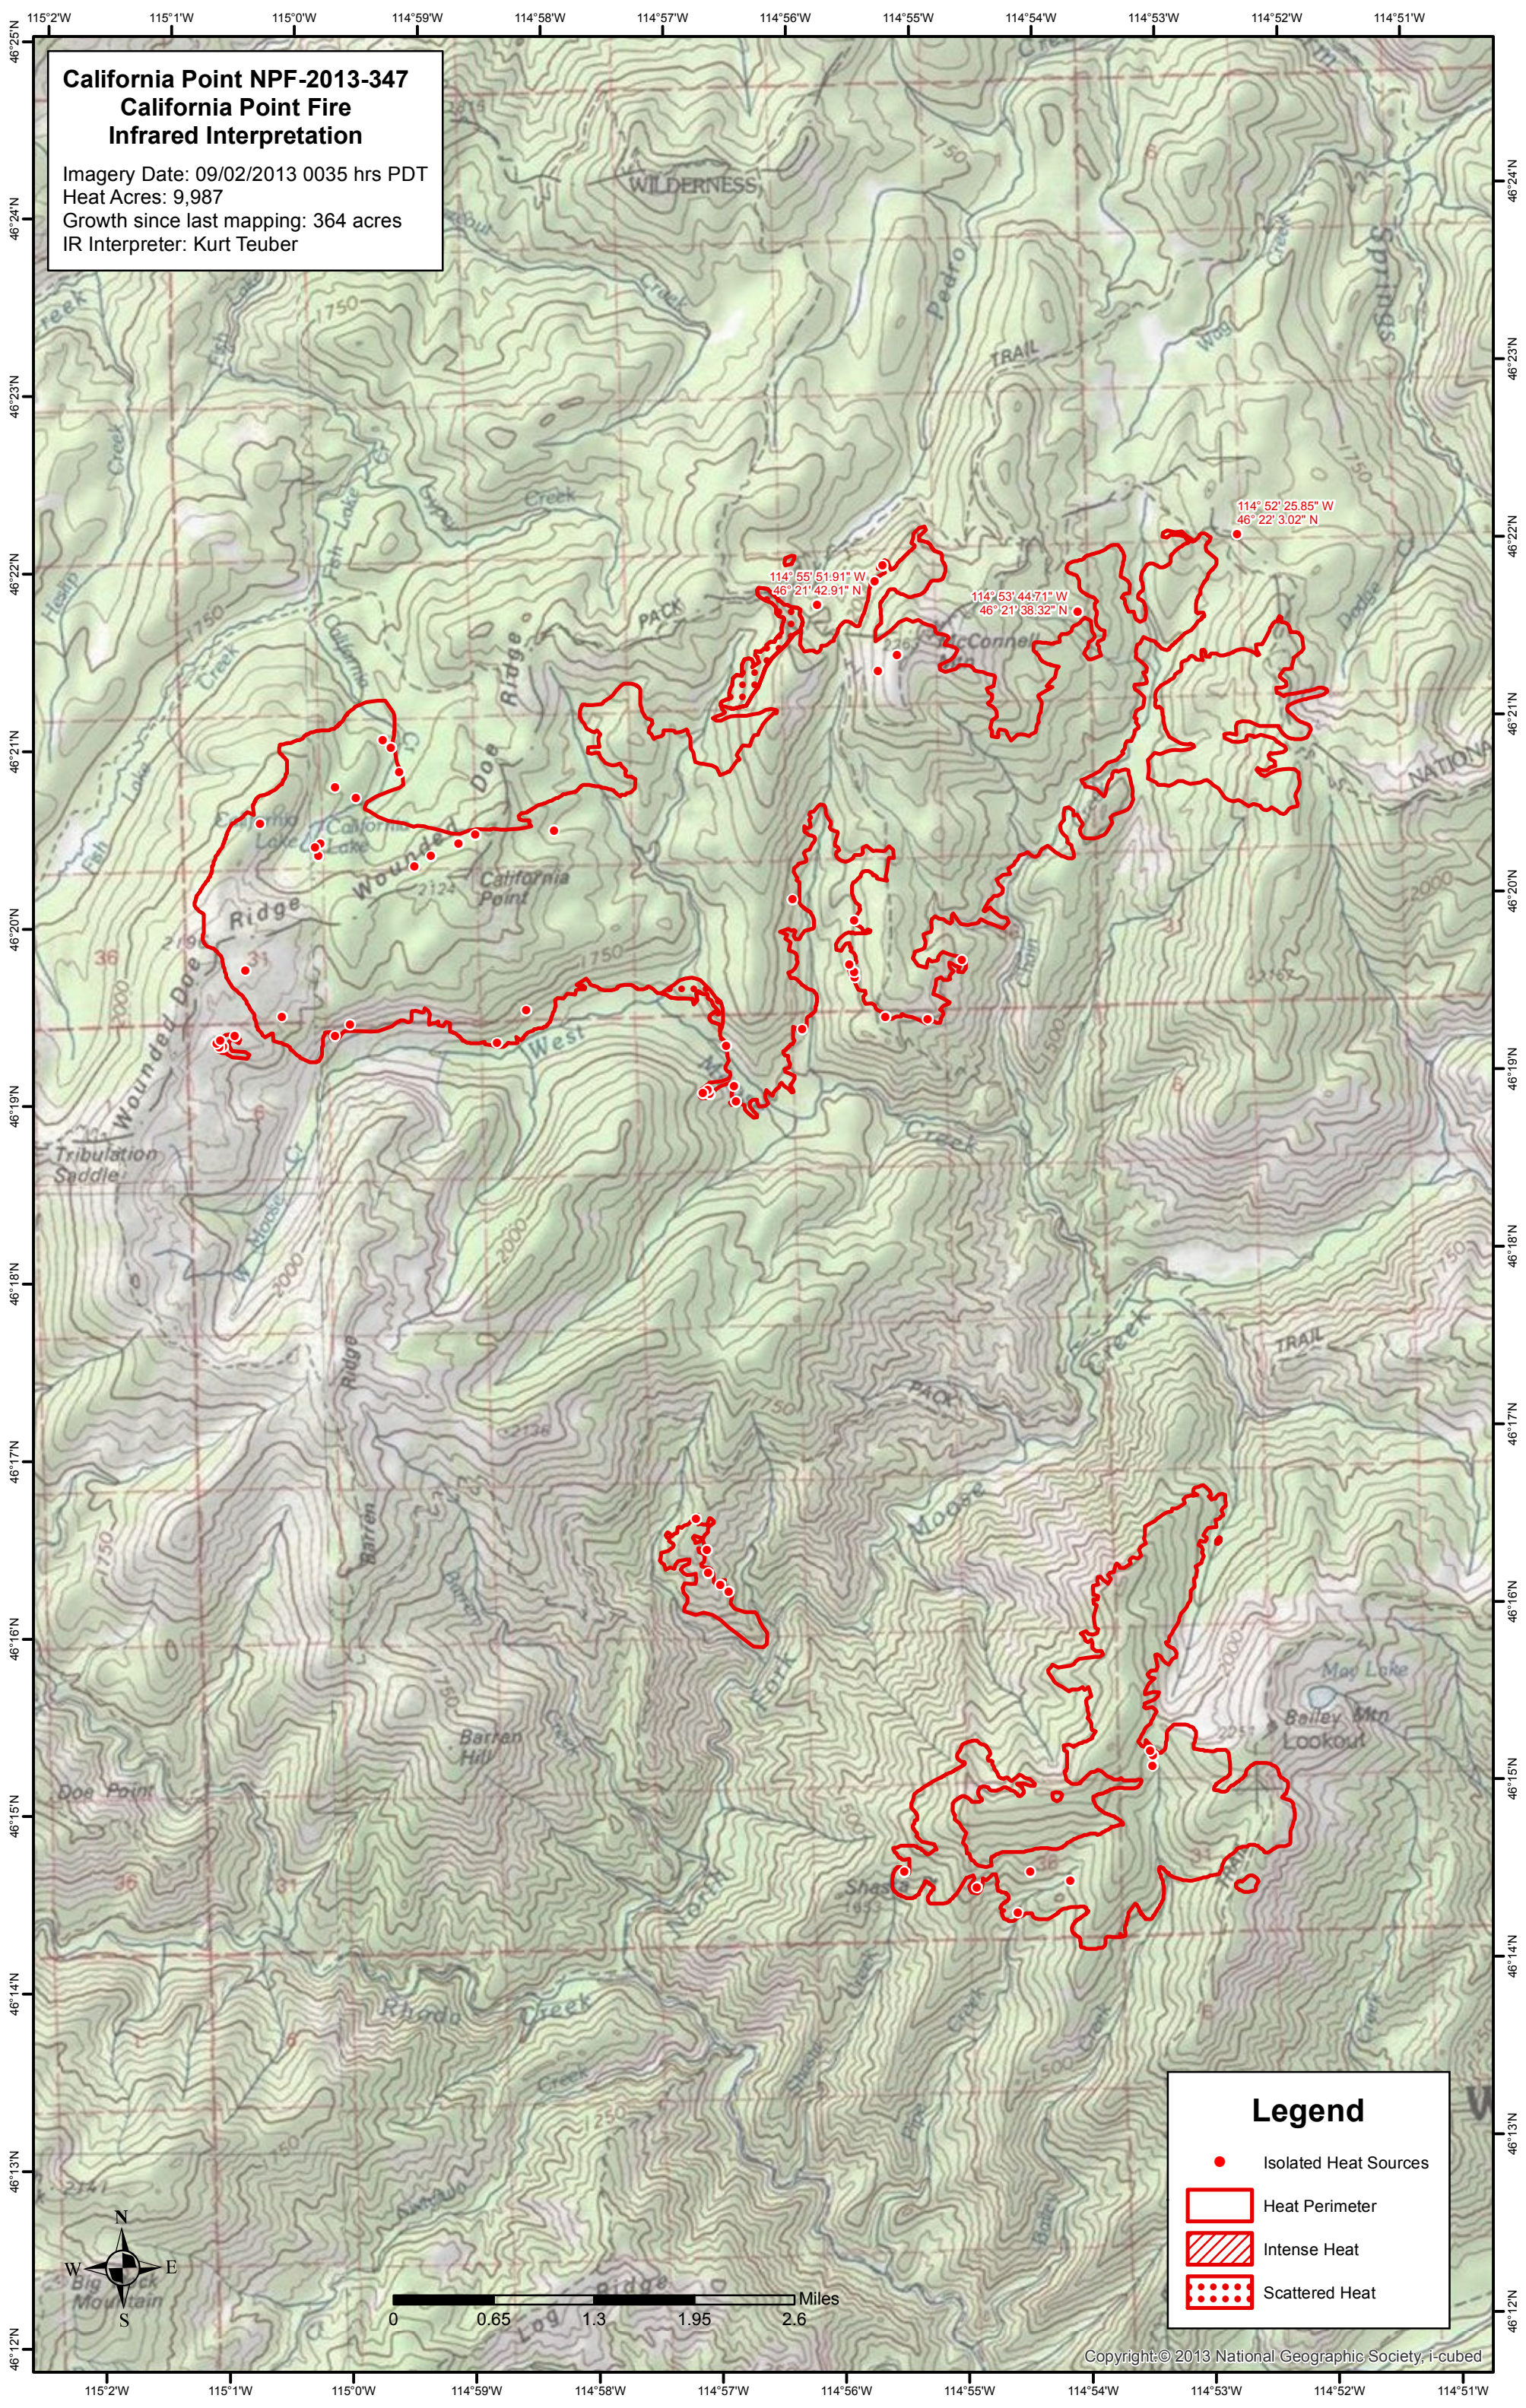

California Point NPF-2013-347
California Point Fire
Infrared Interpretation

Imagery Date: 09/02/2013 0035 hrs PDT
 Heat Acres: 9,987
 Growth since last mapping: 364 acres
 IR Interpreter: Kurt Teuber

Legend

- Isolated Heat Sources
- Heat Perimeter
- ▨ Intense Heat
- ▣ Scattered Heat