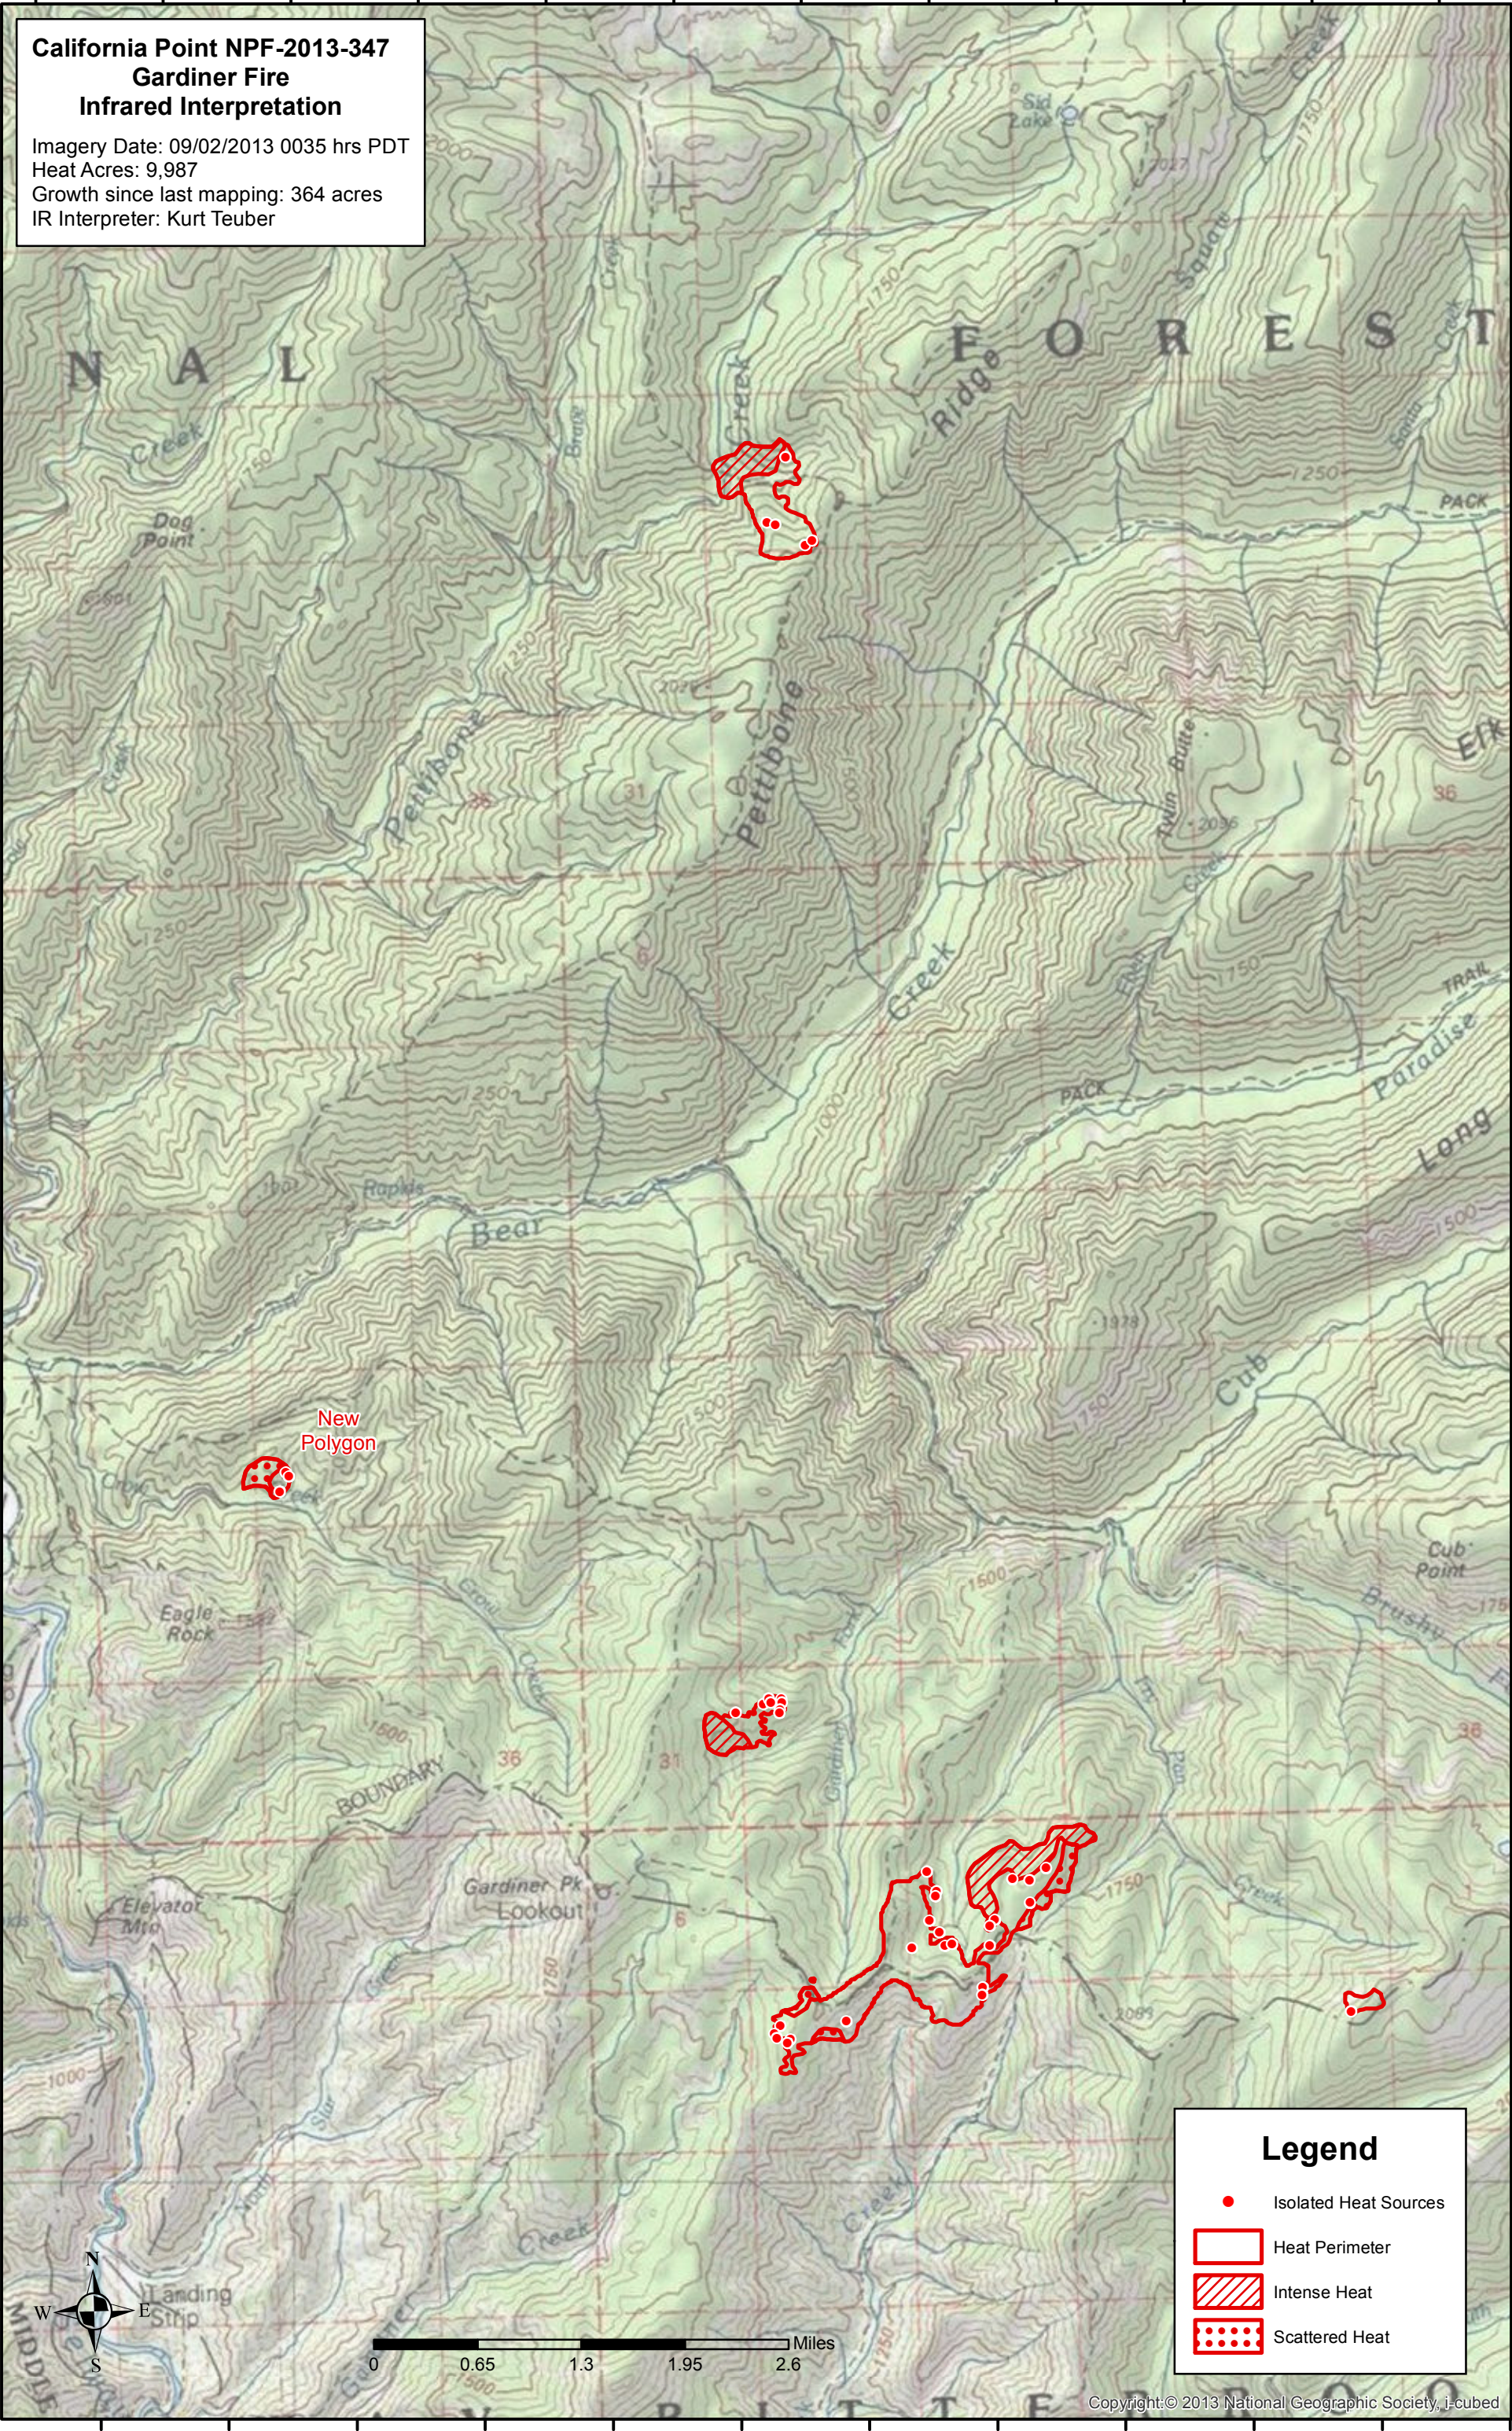

114°50'W 114°49'W 114°48'W 114°47'W 114°46'W 114°45'W 114°44'W 114°43'W 114°42'W 114°41'W 114°40'W 114°39'W

**California Point NPF-2013-347**  
**Gardiner Fire**  
**Infrared Interpretation**  
Imagery Date: 09/02/2013 0035 hrs PDT  
Heat Acres: 9,987  
Growth since last mapping: 364 acres  
IR Interpreter: Kurt Teuber

**Legend**

- Isolated Heat Sources
- Heat Perimeter
- ▨ Intense Heat
- ▣ Scattered Heat

114°50'W 114°49'W 114°48'W 114°47'W 114°46'W 114°45'W 114°44'W 114°43'W 114°42'W 114°41'W 114°40'W 114°39'W