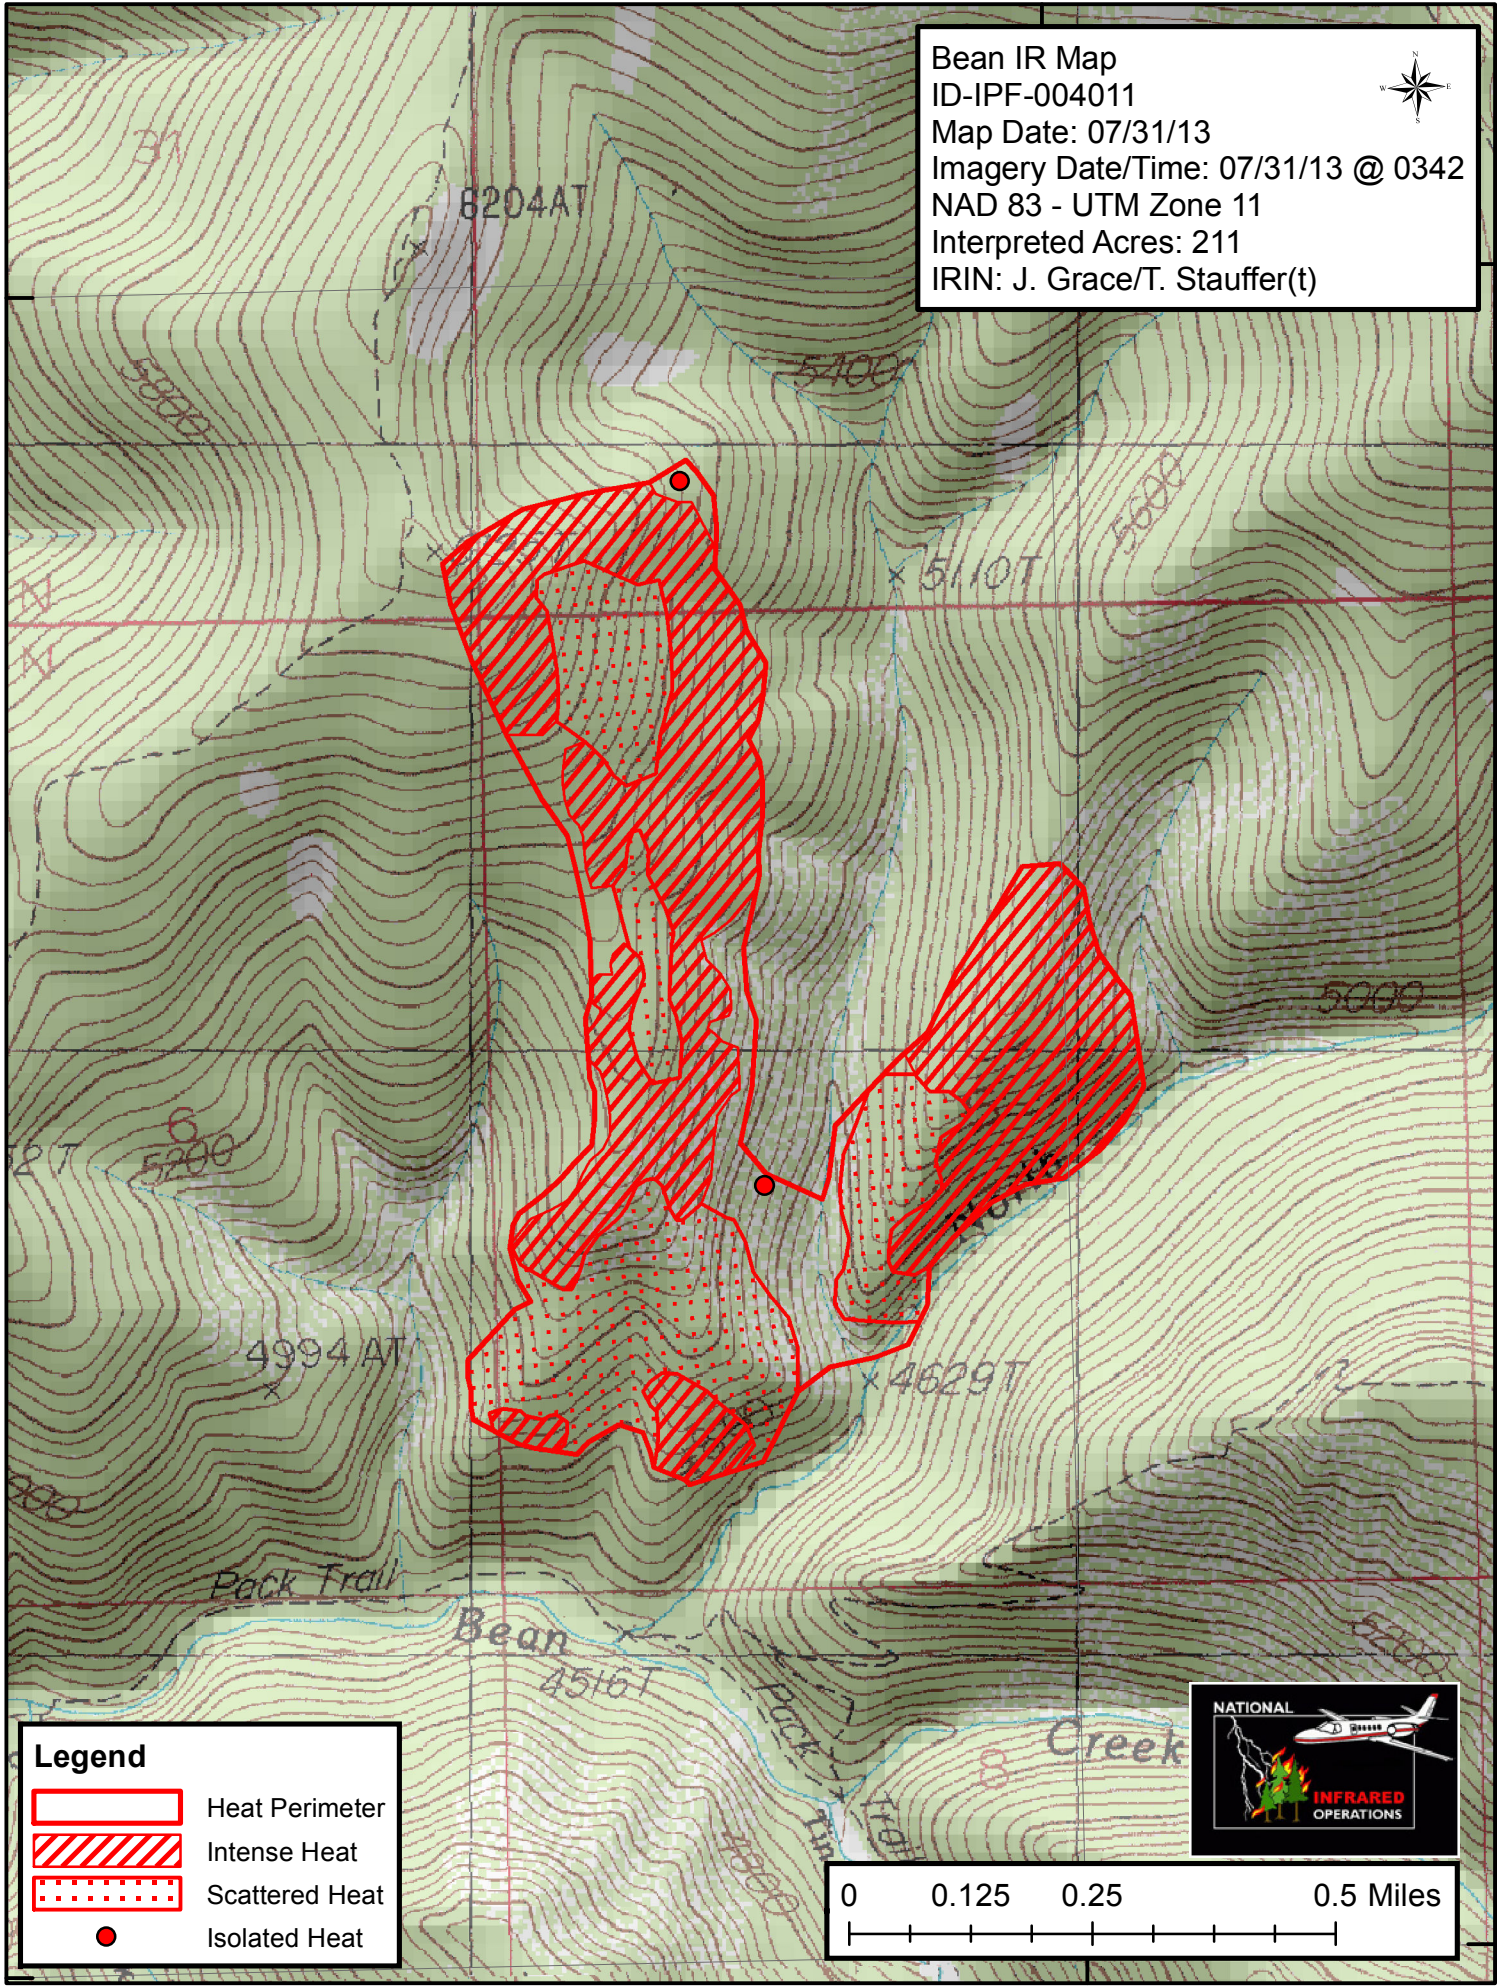

47°13'0"N

47°0'0"N

Bean IR Map
 ID-IPF-004011
 Map Date: 07/31/13
 Imagery Date/Time: 07/31/13 @ 0342
 NAD 83 - UTM Zone 11
 Interpreted Acres: 211
 IRIN: J. Grace/T. Stauffer(t)

Legend

-  Heat Perimeter
-  Intense Heat
-  Scattered Heat
-  Isolated Heat

115°13'30"W