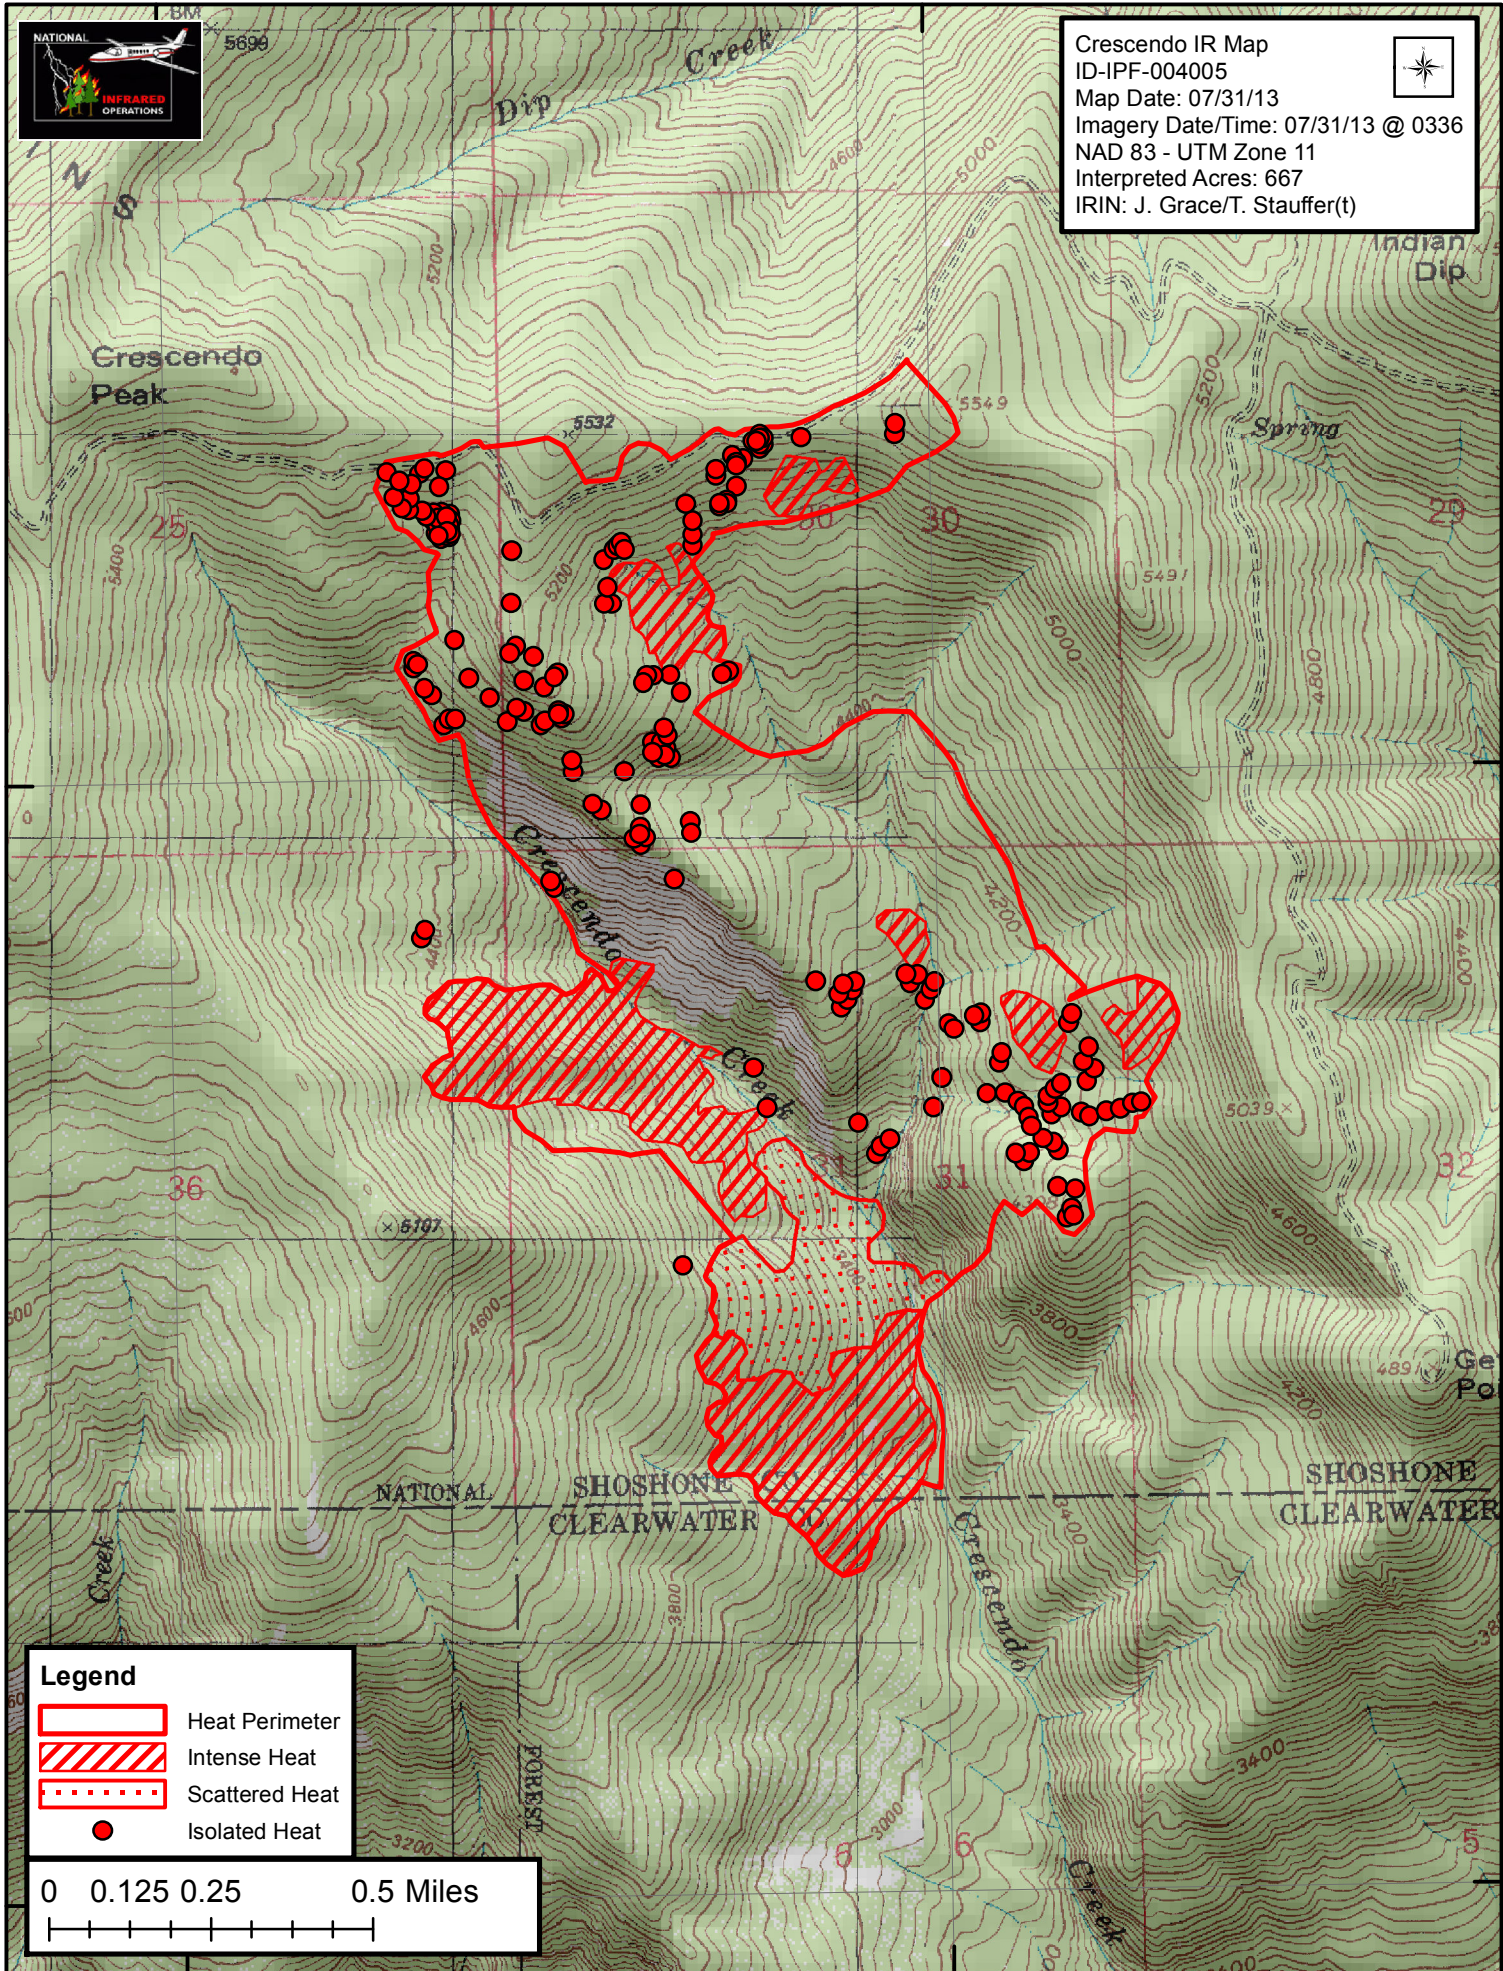

Crescendo IR Map  
ID-IPF-004005  
Map Date: 07/31/13  
Imagery Date/Time: 07/31/13 @ 0336  
NAD 83 - UTM Zone 11  
Interpreted Acres: 667  
IRIN: J. Grace/T. Stauffer(t)

46°57'0"N

46°55'30"N

**Legend**

- Heat Perimeter
- Intense Heat
- Scattered Heat
- Isolated Heat

115°46'30"W

115°45'0"W