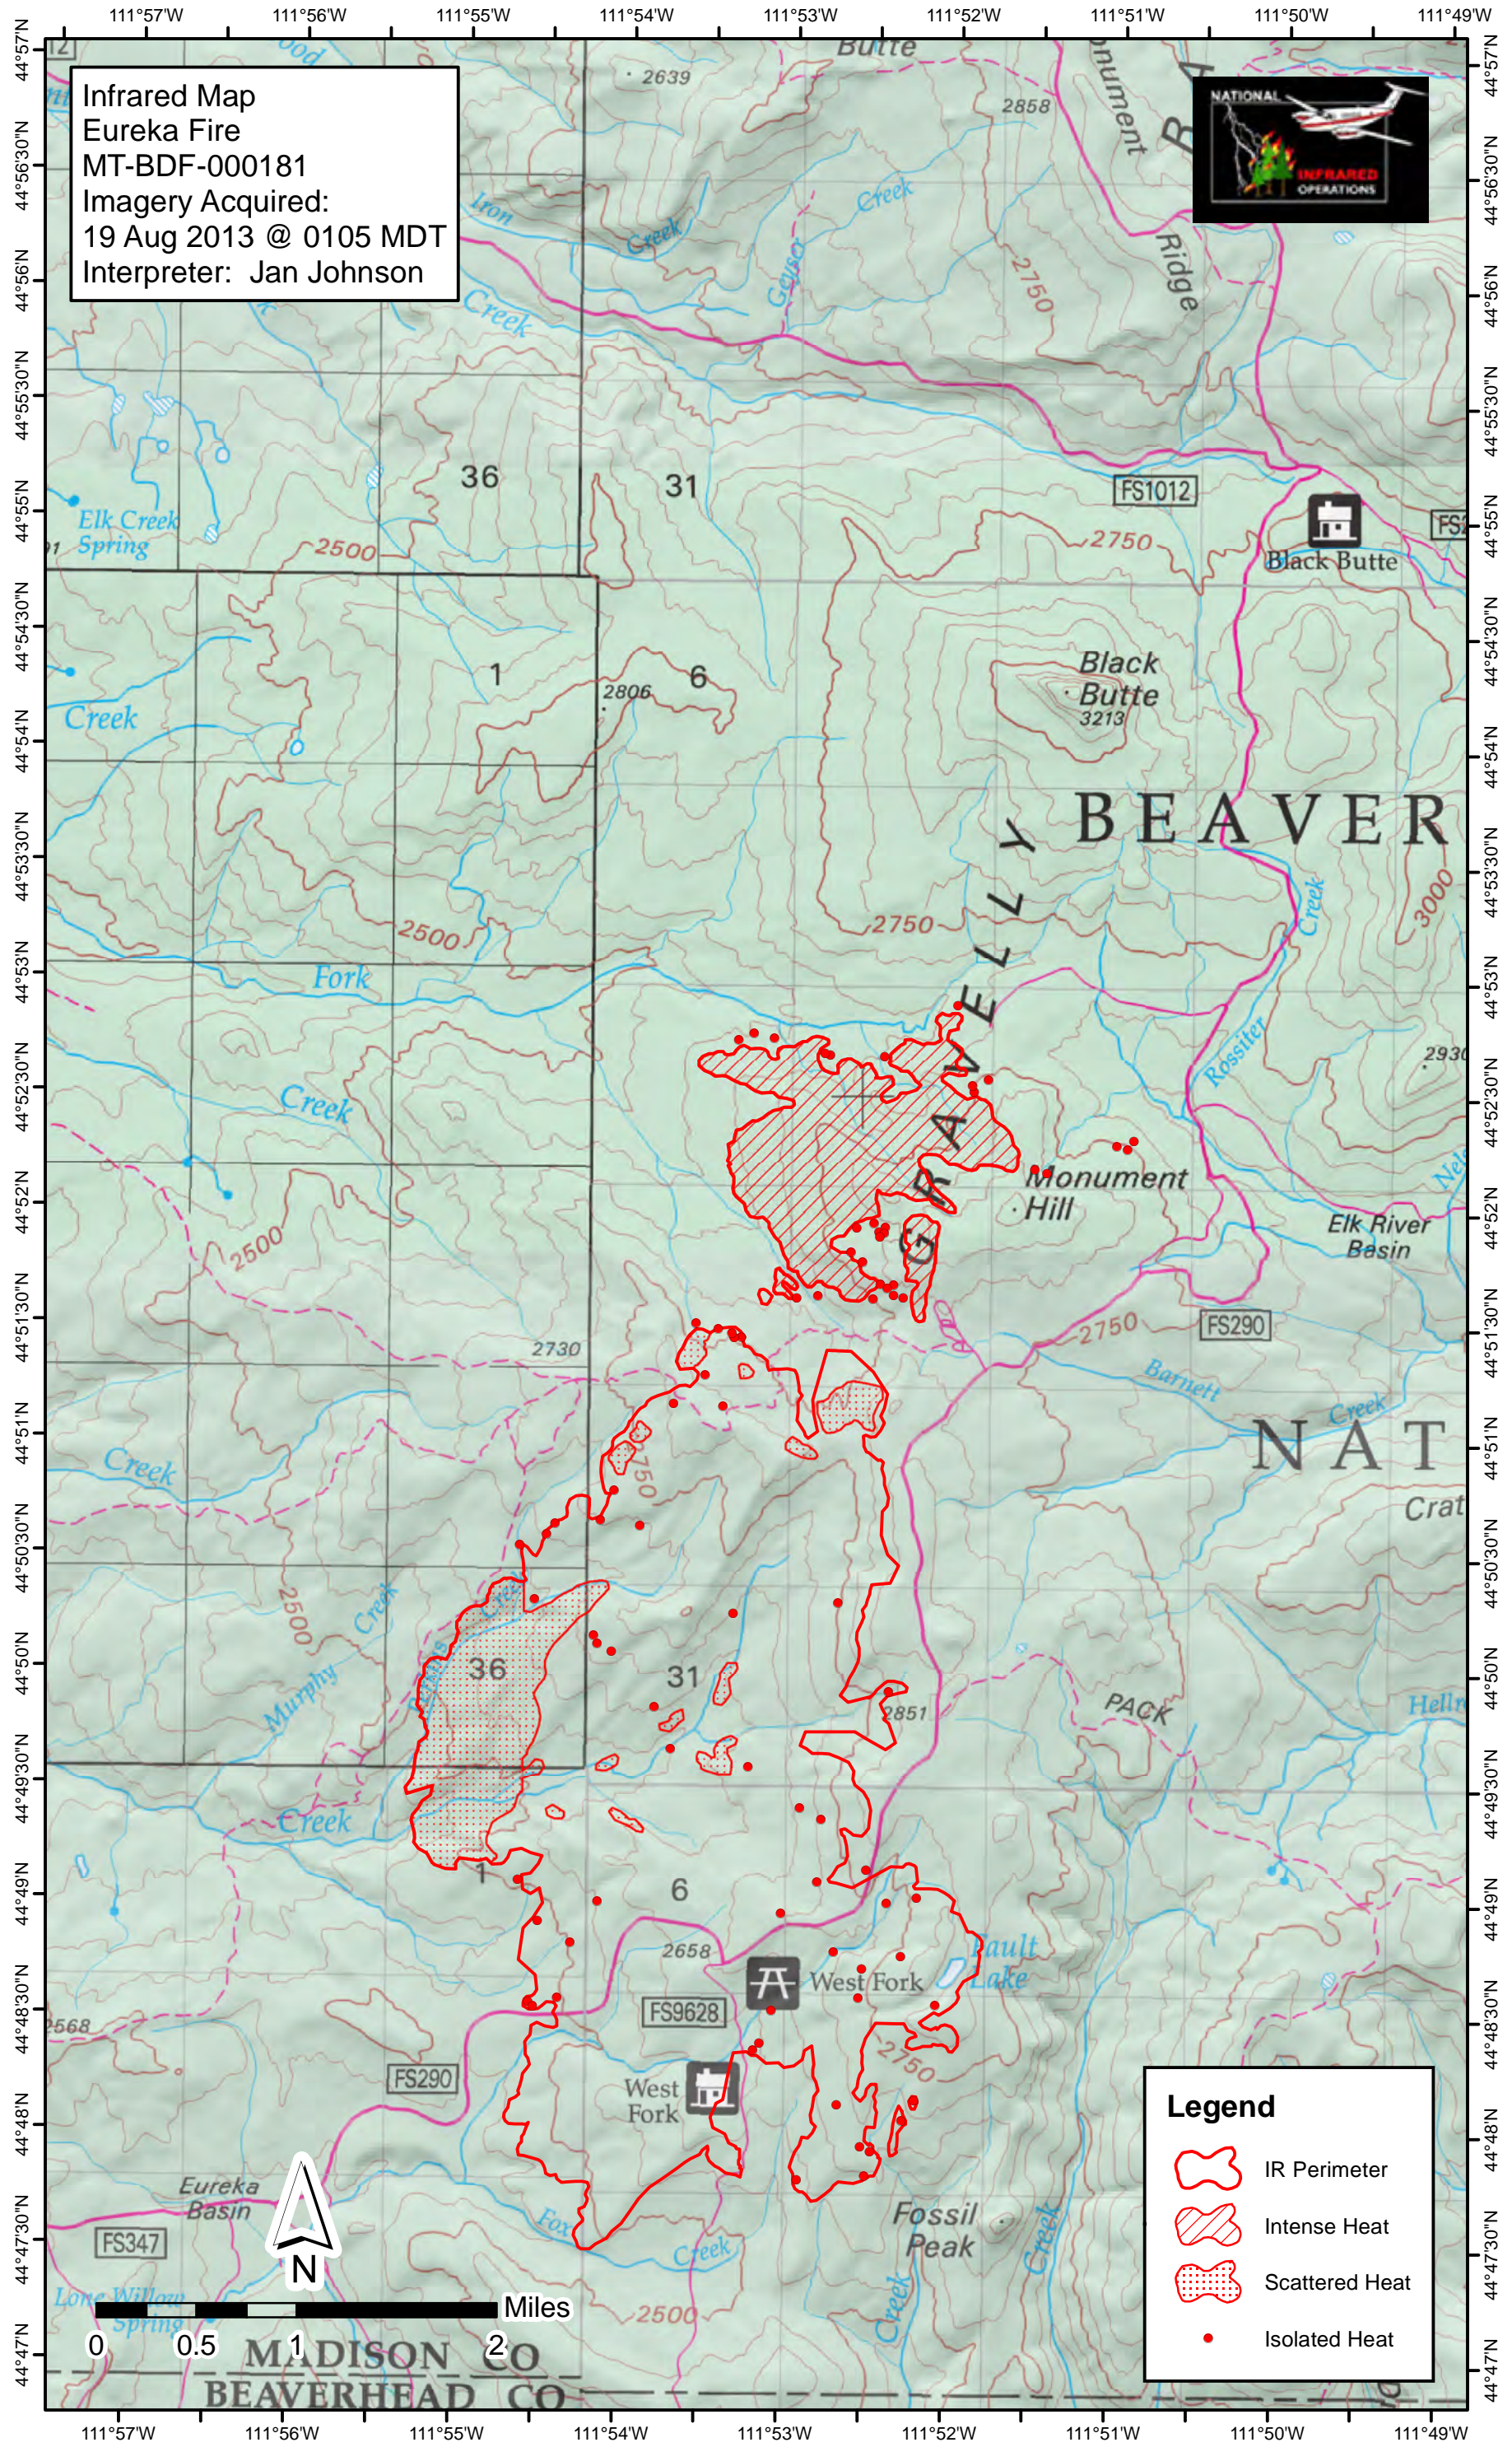

Infrared Map
Eureka Fire
MT-BDF-000181
Imagery Acquired:
19 Aug 2013 @ 0105 MDT
Interpreter: Jan Johnson

Legend

- IR Perimeter
- Intense Heat
- Scattered Heat
- Isolated Heat