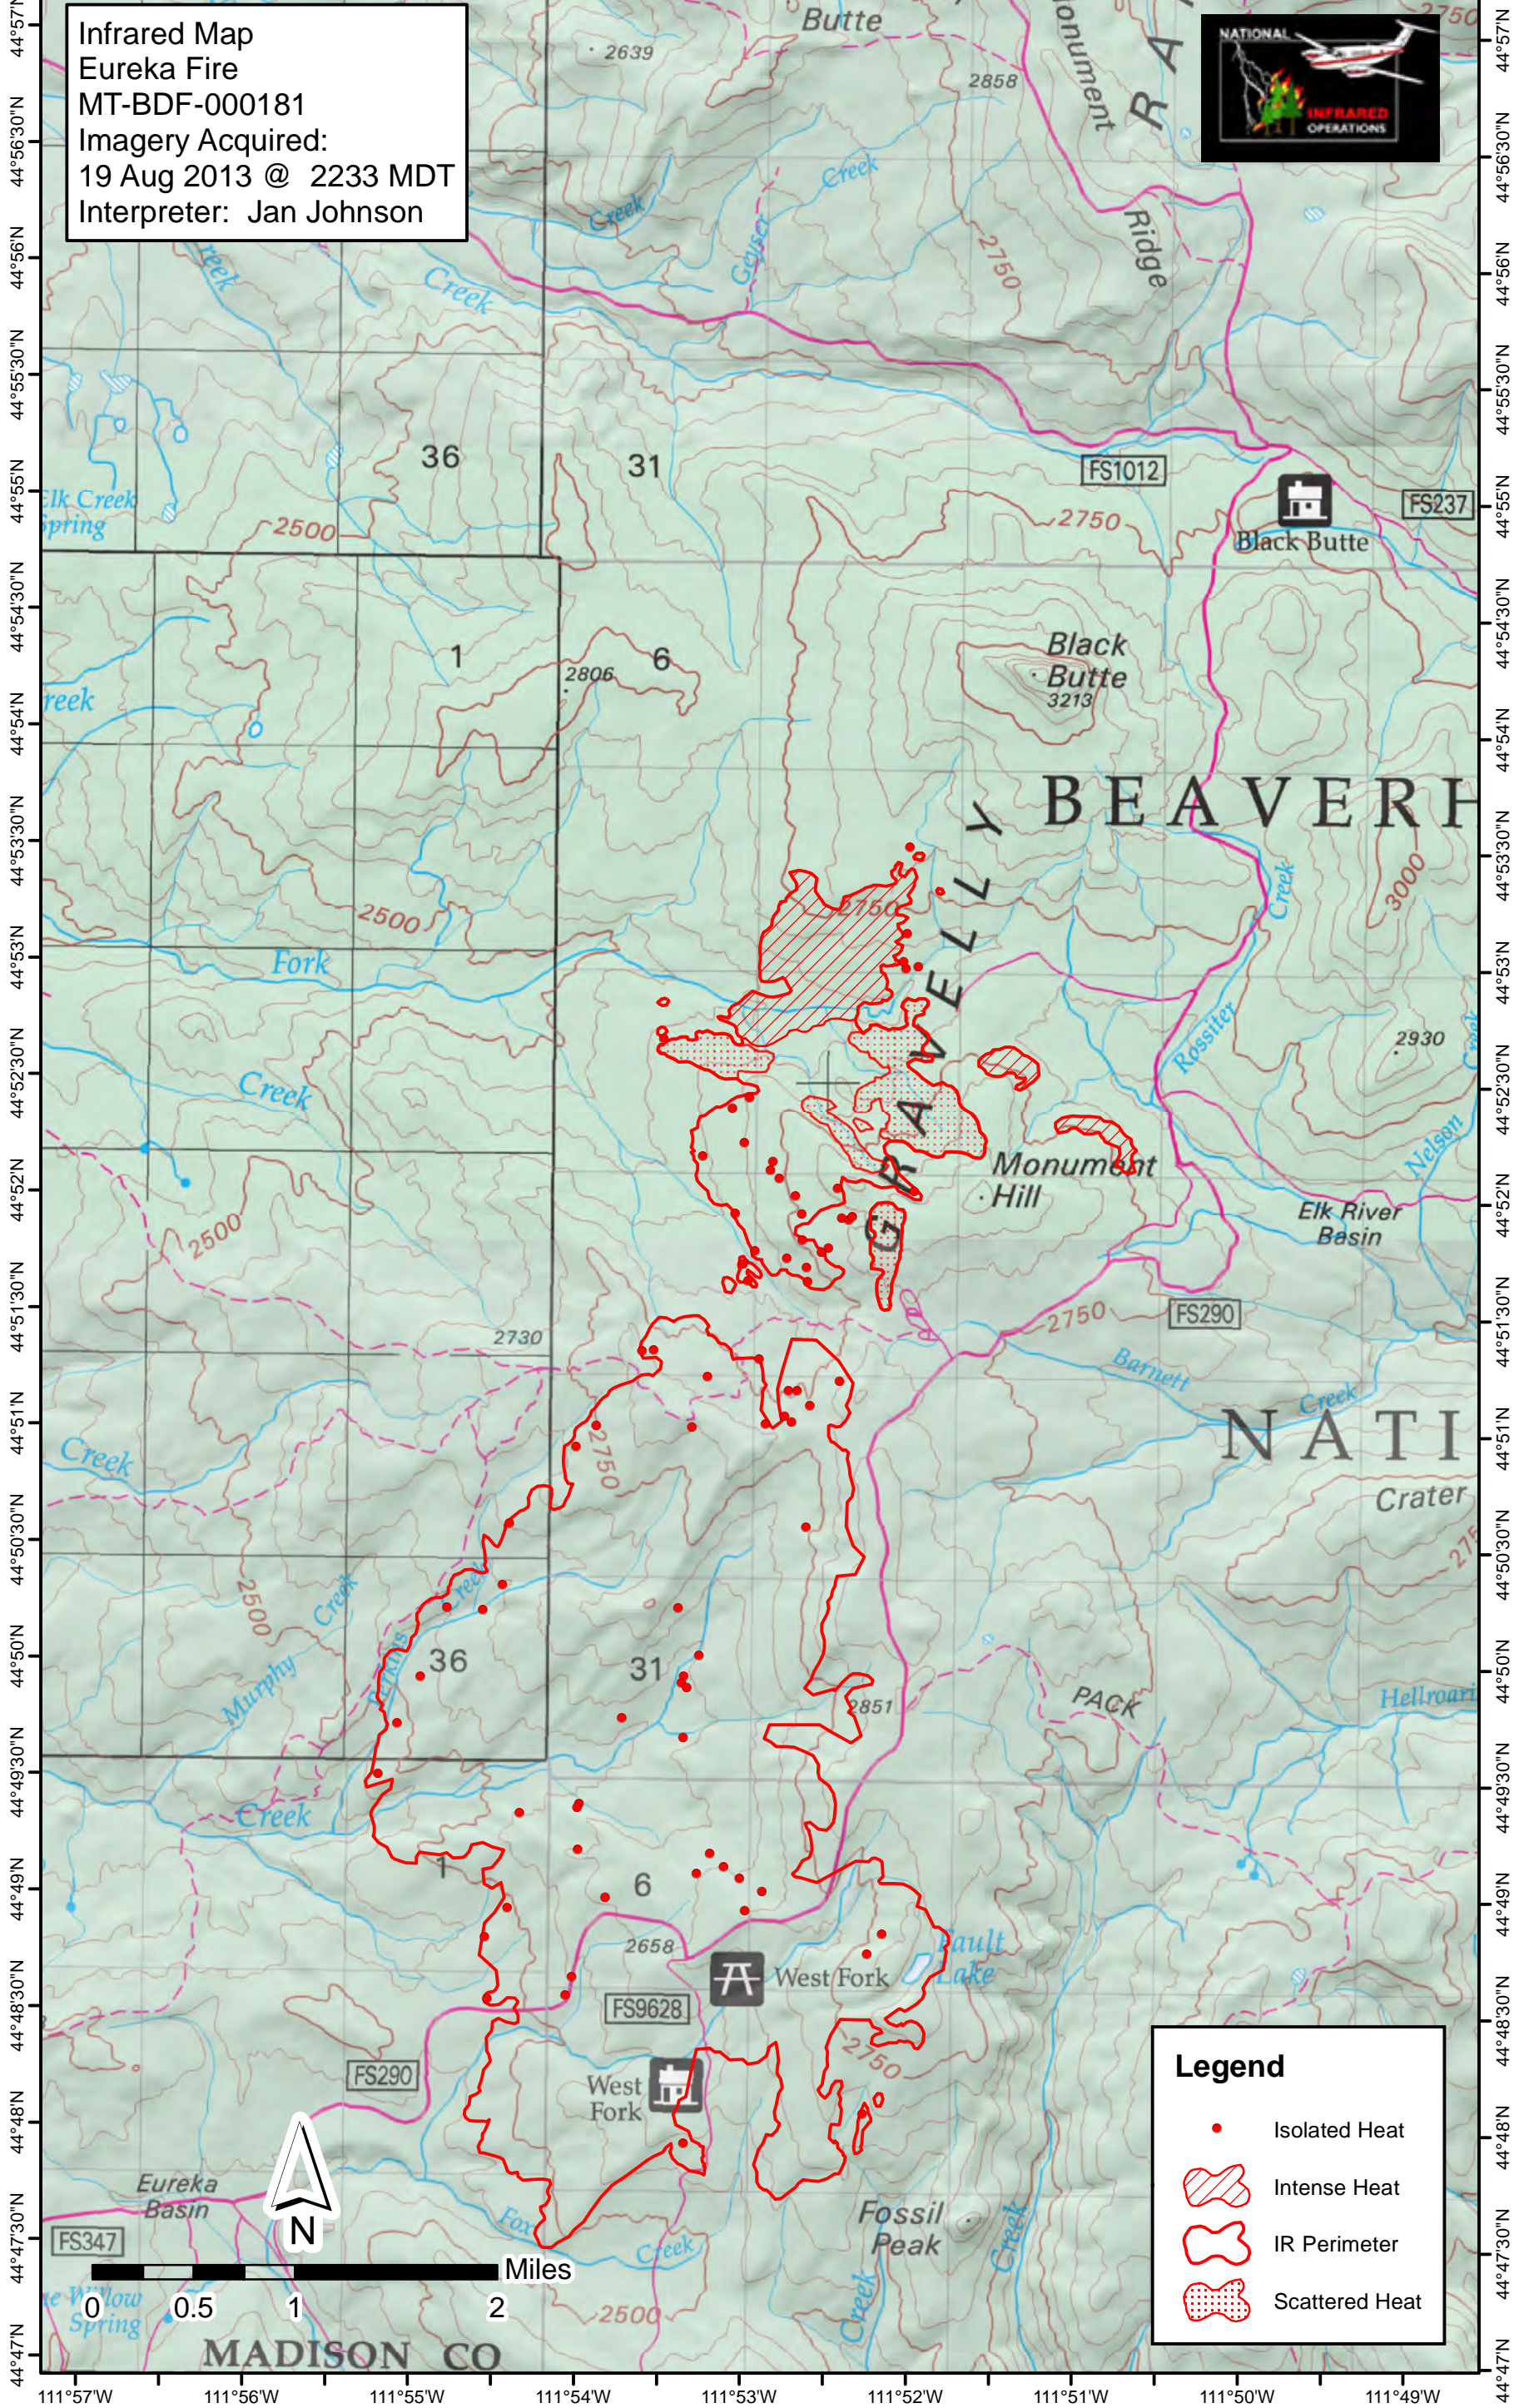

111°57'W 111°56'W 111°55'W 111°54'W 111°53'W 111°52'W 111°51'W 111°50'W 111°49'W

Infrared Map  
Eureka Fire  
MT-BDF-000181  
Imagery Acquired:  
19 Aug 2013 @ 2233 MDT  
Interpreter: Jan Johnson

**Legend**

- Isolated Heat
- ▨ Intense Heat
- ▭ IR Perimeter
- ▩ Scattered Heat

111°57'W 111°56'W 111°55'W 111°54'W 111°53'W 111°52'W 111°51'W 111°50'W 111°49'W