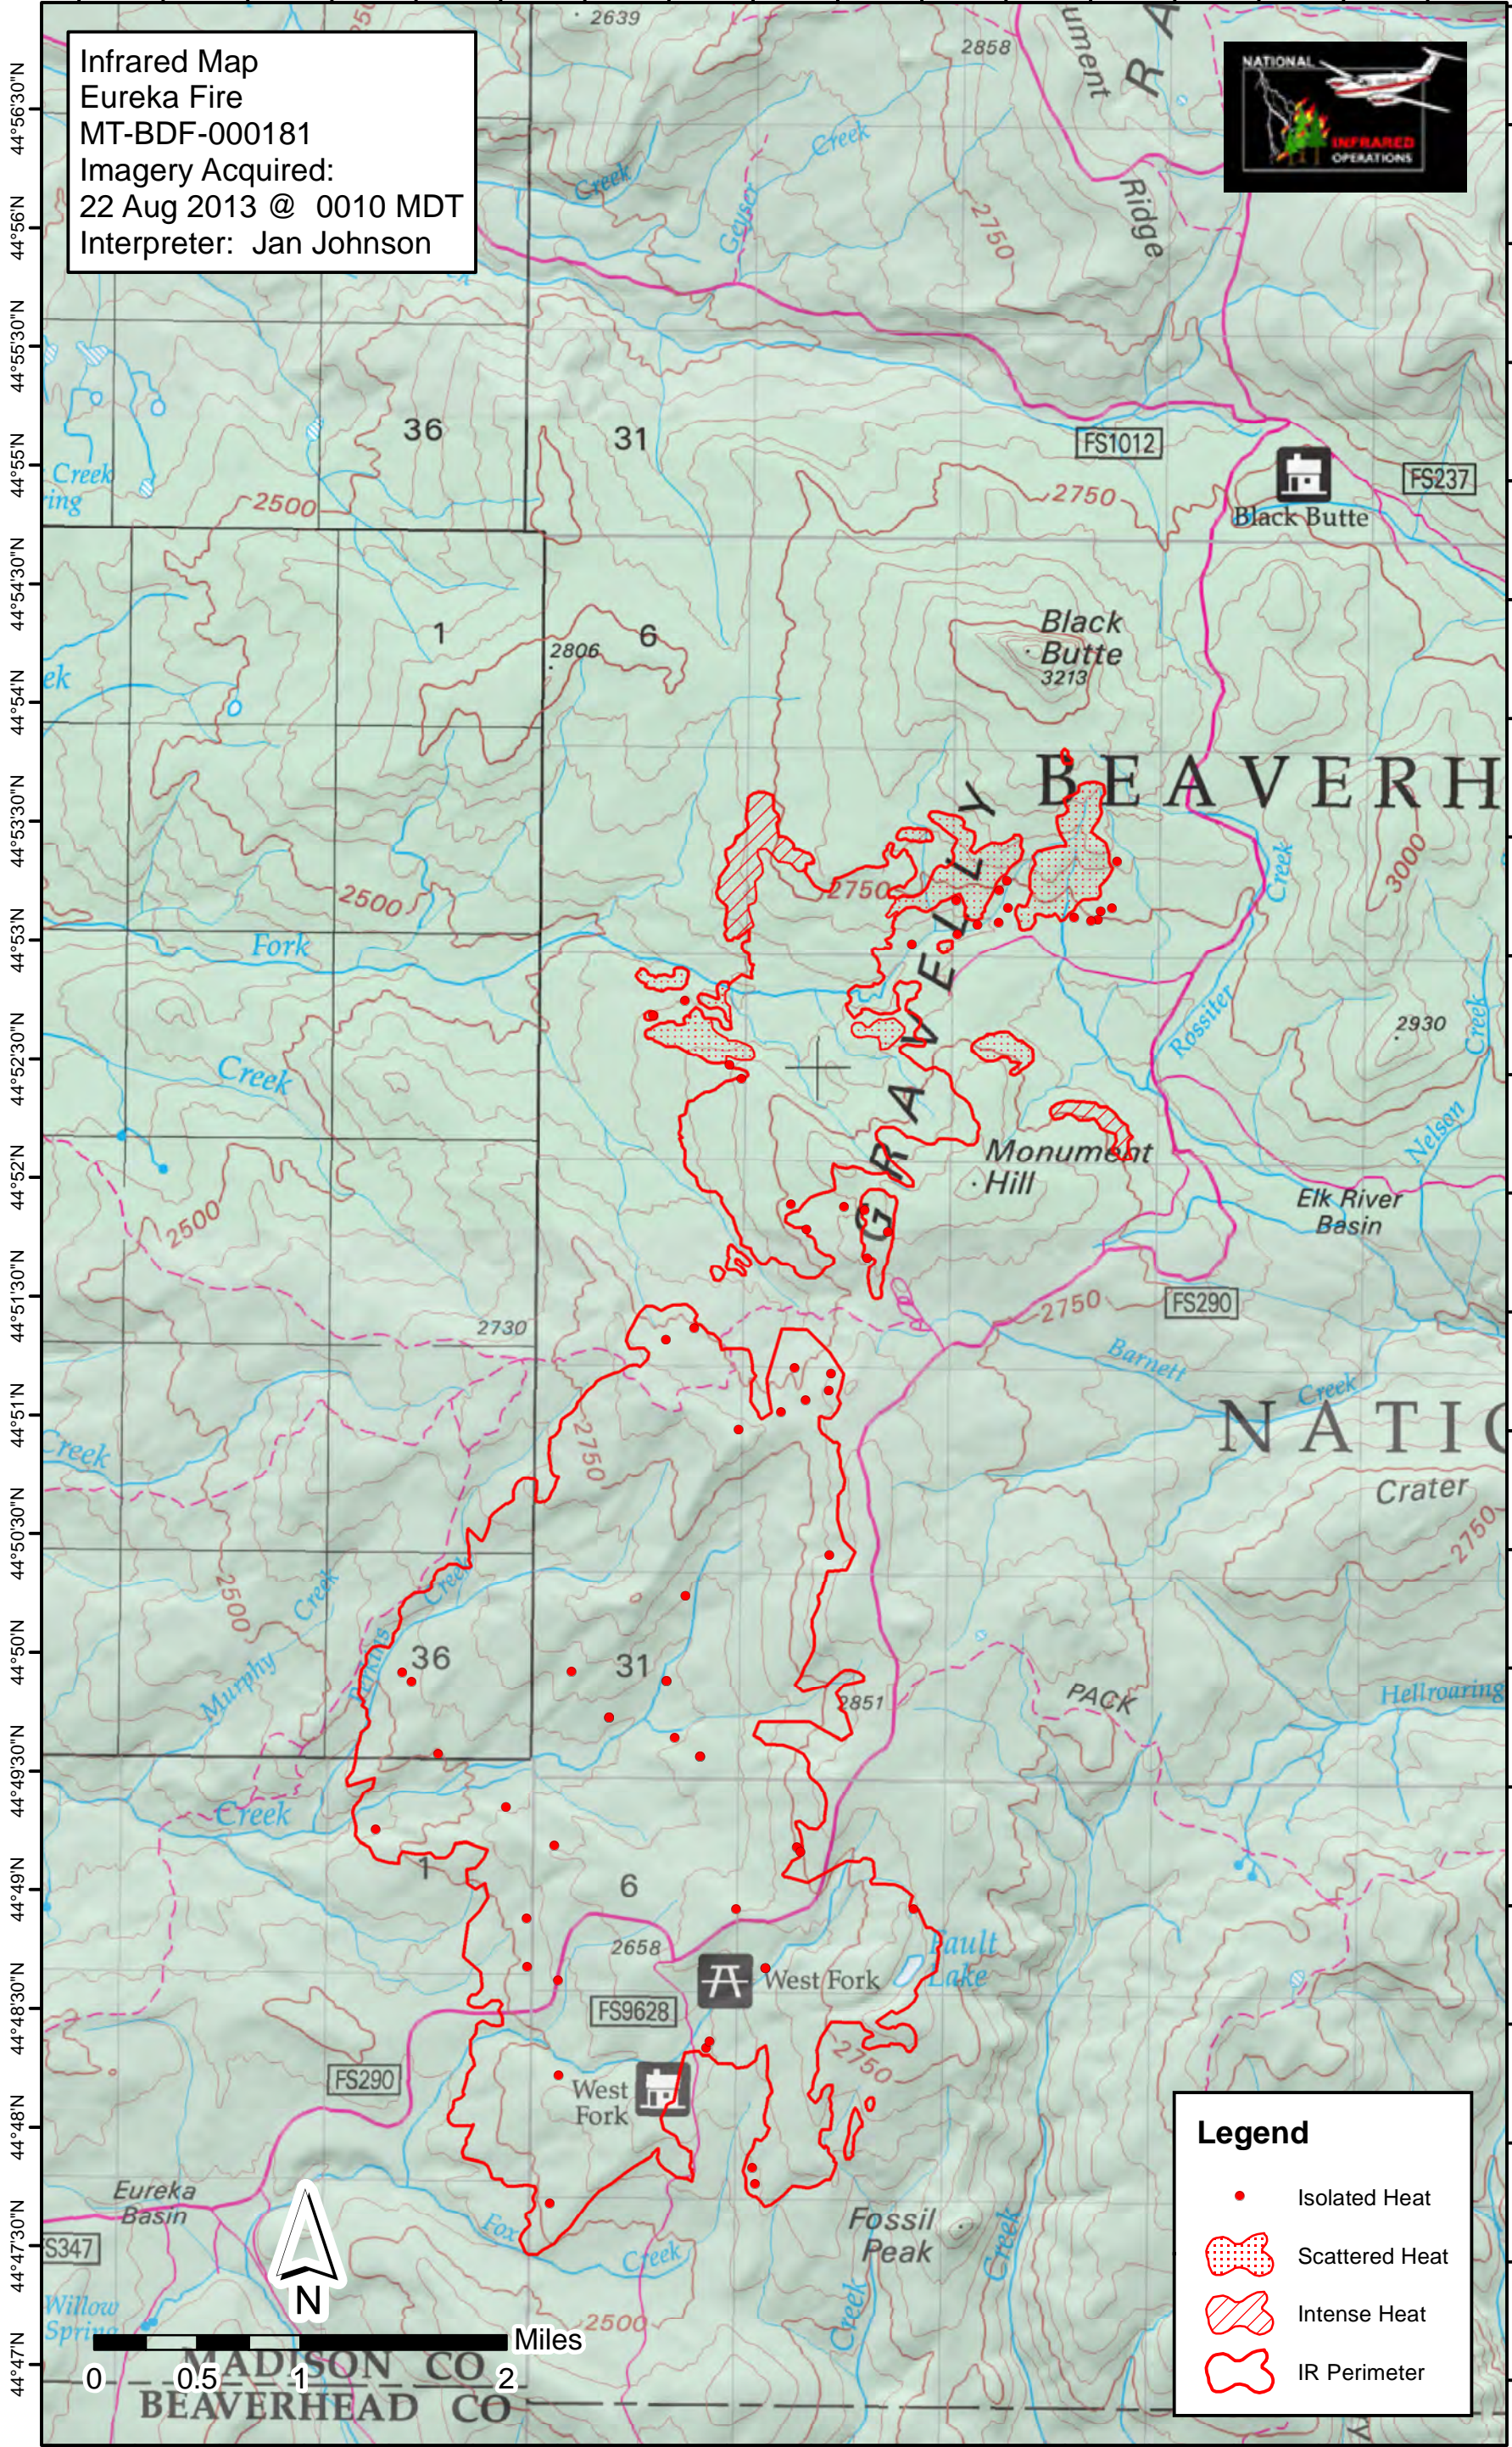

111°57'W 111°56'W 111°55'W 111°54'W 111°53'W 111°52'W 111°51'W 111°50'W 111°49'W

Infrared Map
Eureka Fire
MT-BDF-000181
Imagery Acquired:
22 Aug 2013 @ 0010 MDT
Interpreter: Jan Johnson

Legend

- Isolated Heat
- ▨ Scattered Heat
- ▧ Intense Heat
- ▭ IR Perimeter

111°57'W 111°56'W 111°55'W 111°54'W 111°53'W 111°52'W 111°51'W 111°50'W 111°49'W