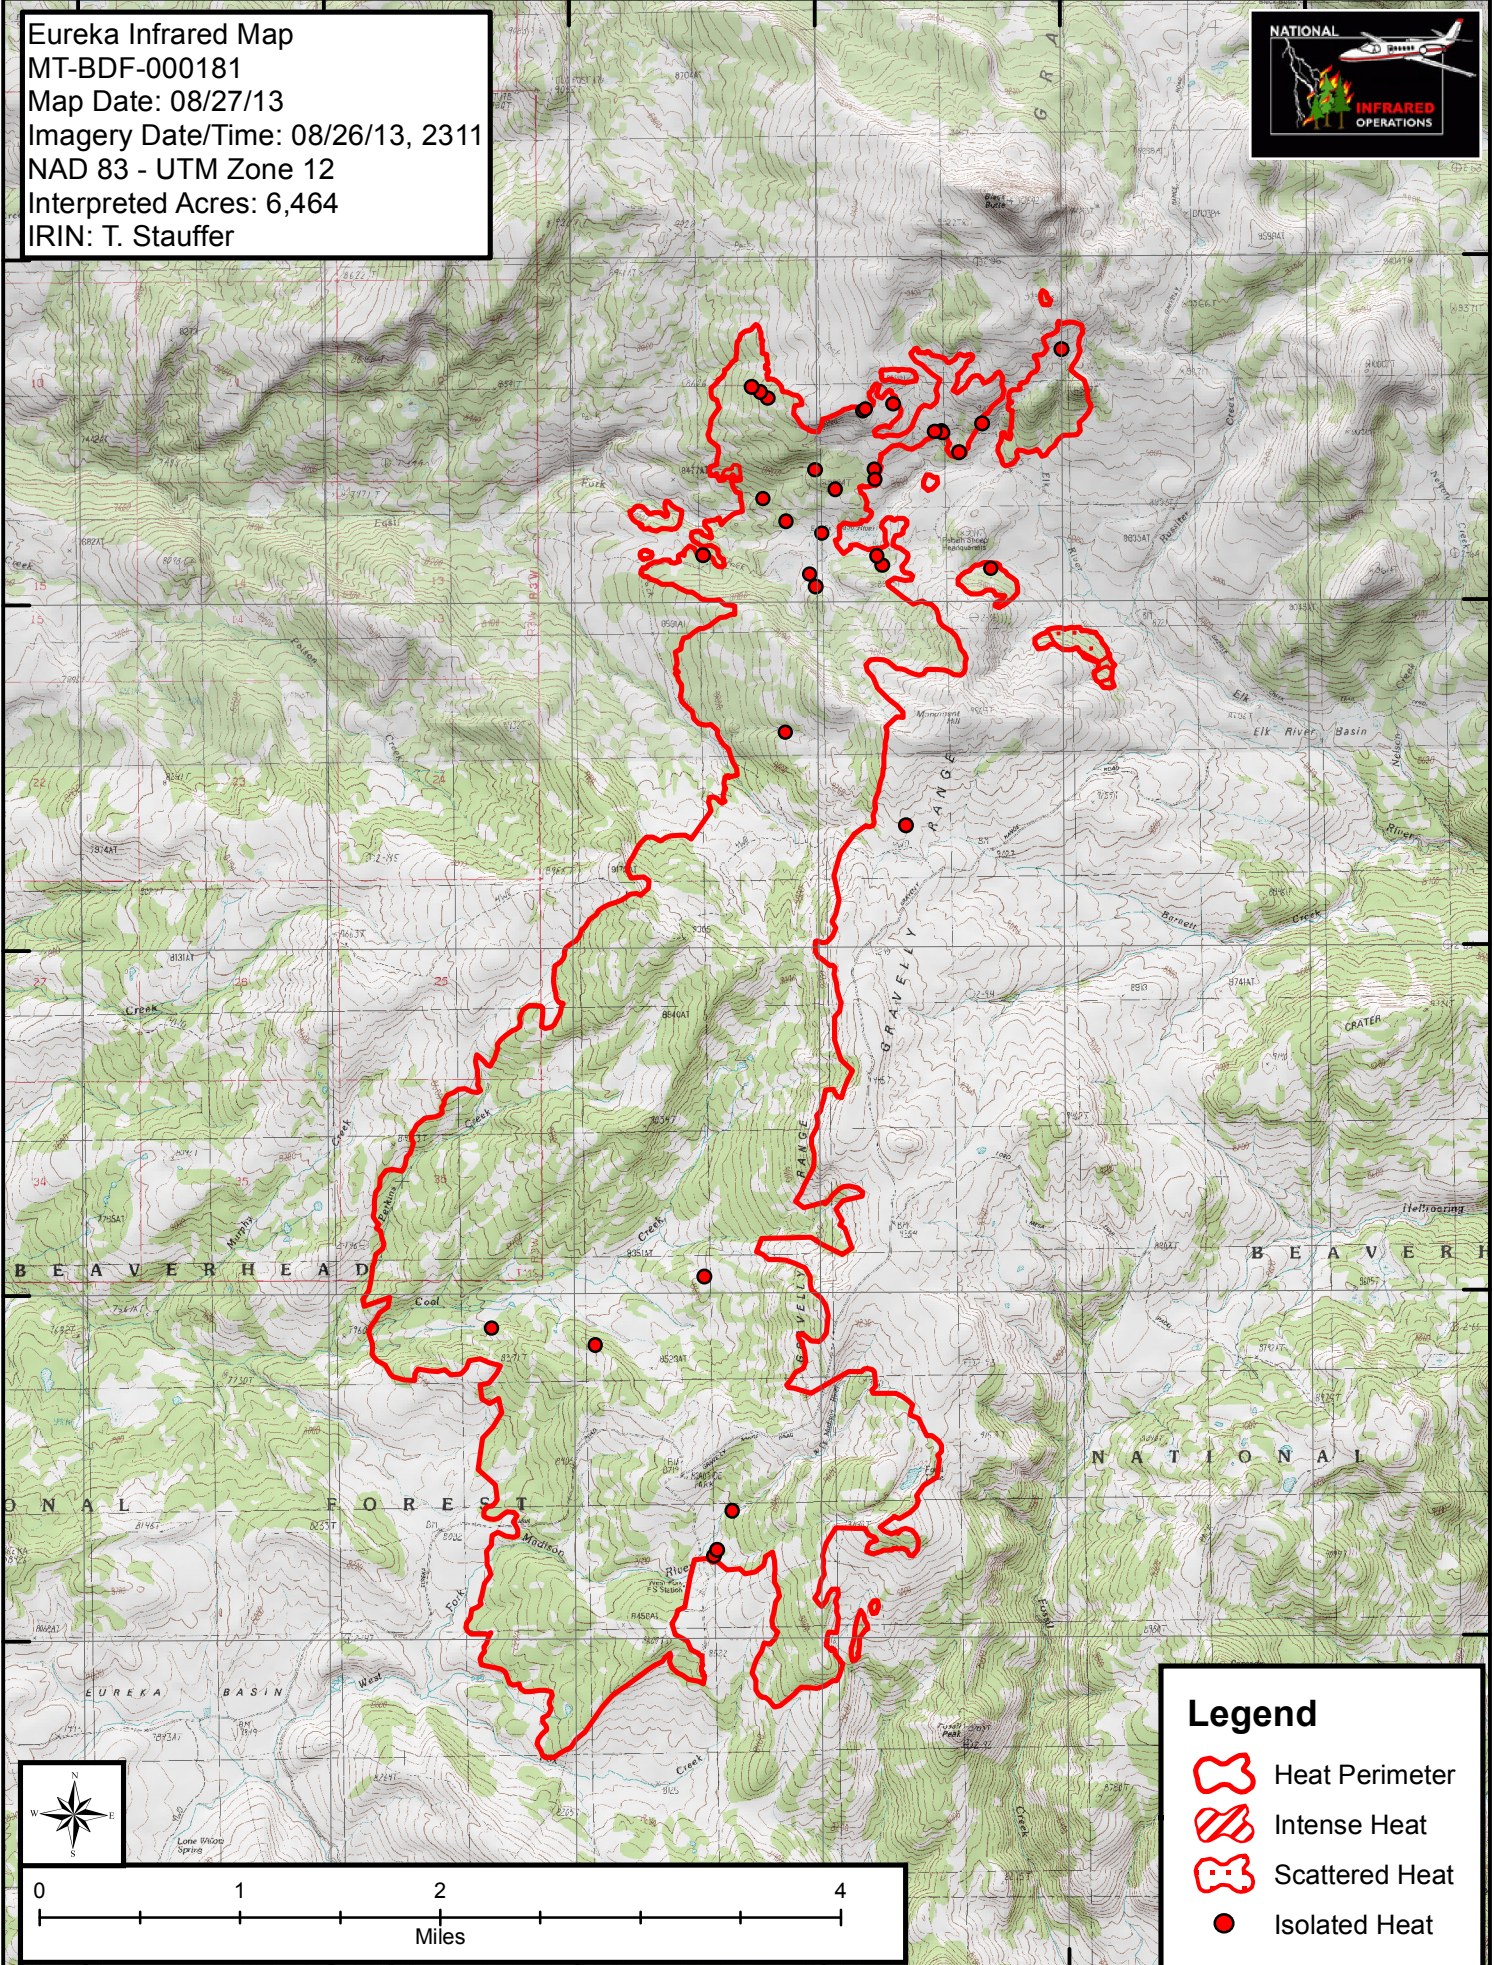

Eureka Infrared Map
 MT-BDF-000181
 Map Date: 08/27/13
 Imagery Date/Time: 08/26/13, 2311
 NAD 83 - UTM Zone 12
 Interpreted Acres: 6,464
 IRIN: T. Stauffer

44°54'0"N
 44°52'30"N
 44°51'0"N
 44°49'30"N
 44°48'0"N

Legend

- Heat Perimeter
- Intense Heat
- Scattered Heat
- Isolated Heat

111°57'0"W 111°55'30"W 111°54'0"W 111°52'30"W 111°51'0"W 111°49'30"W