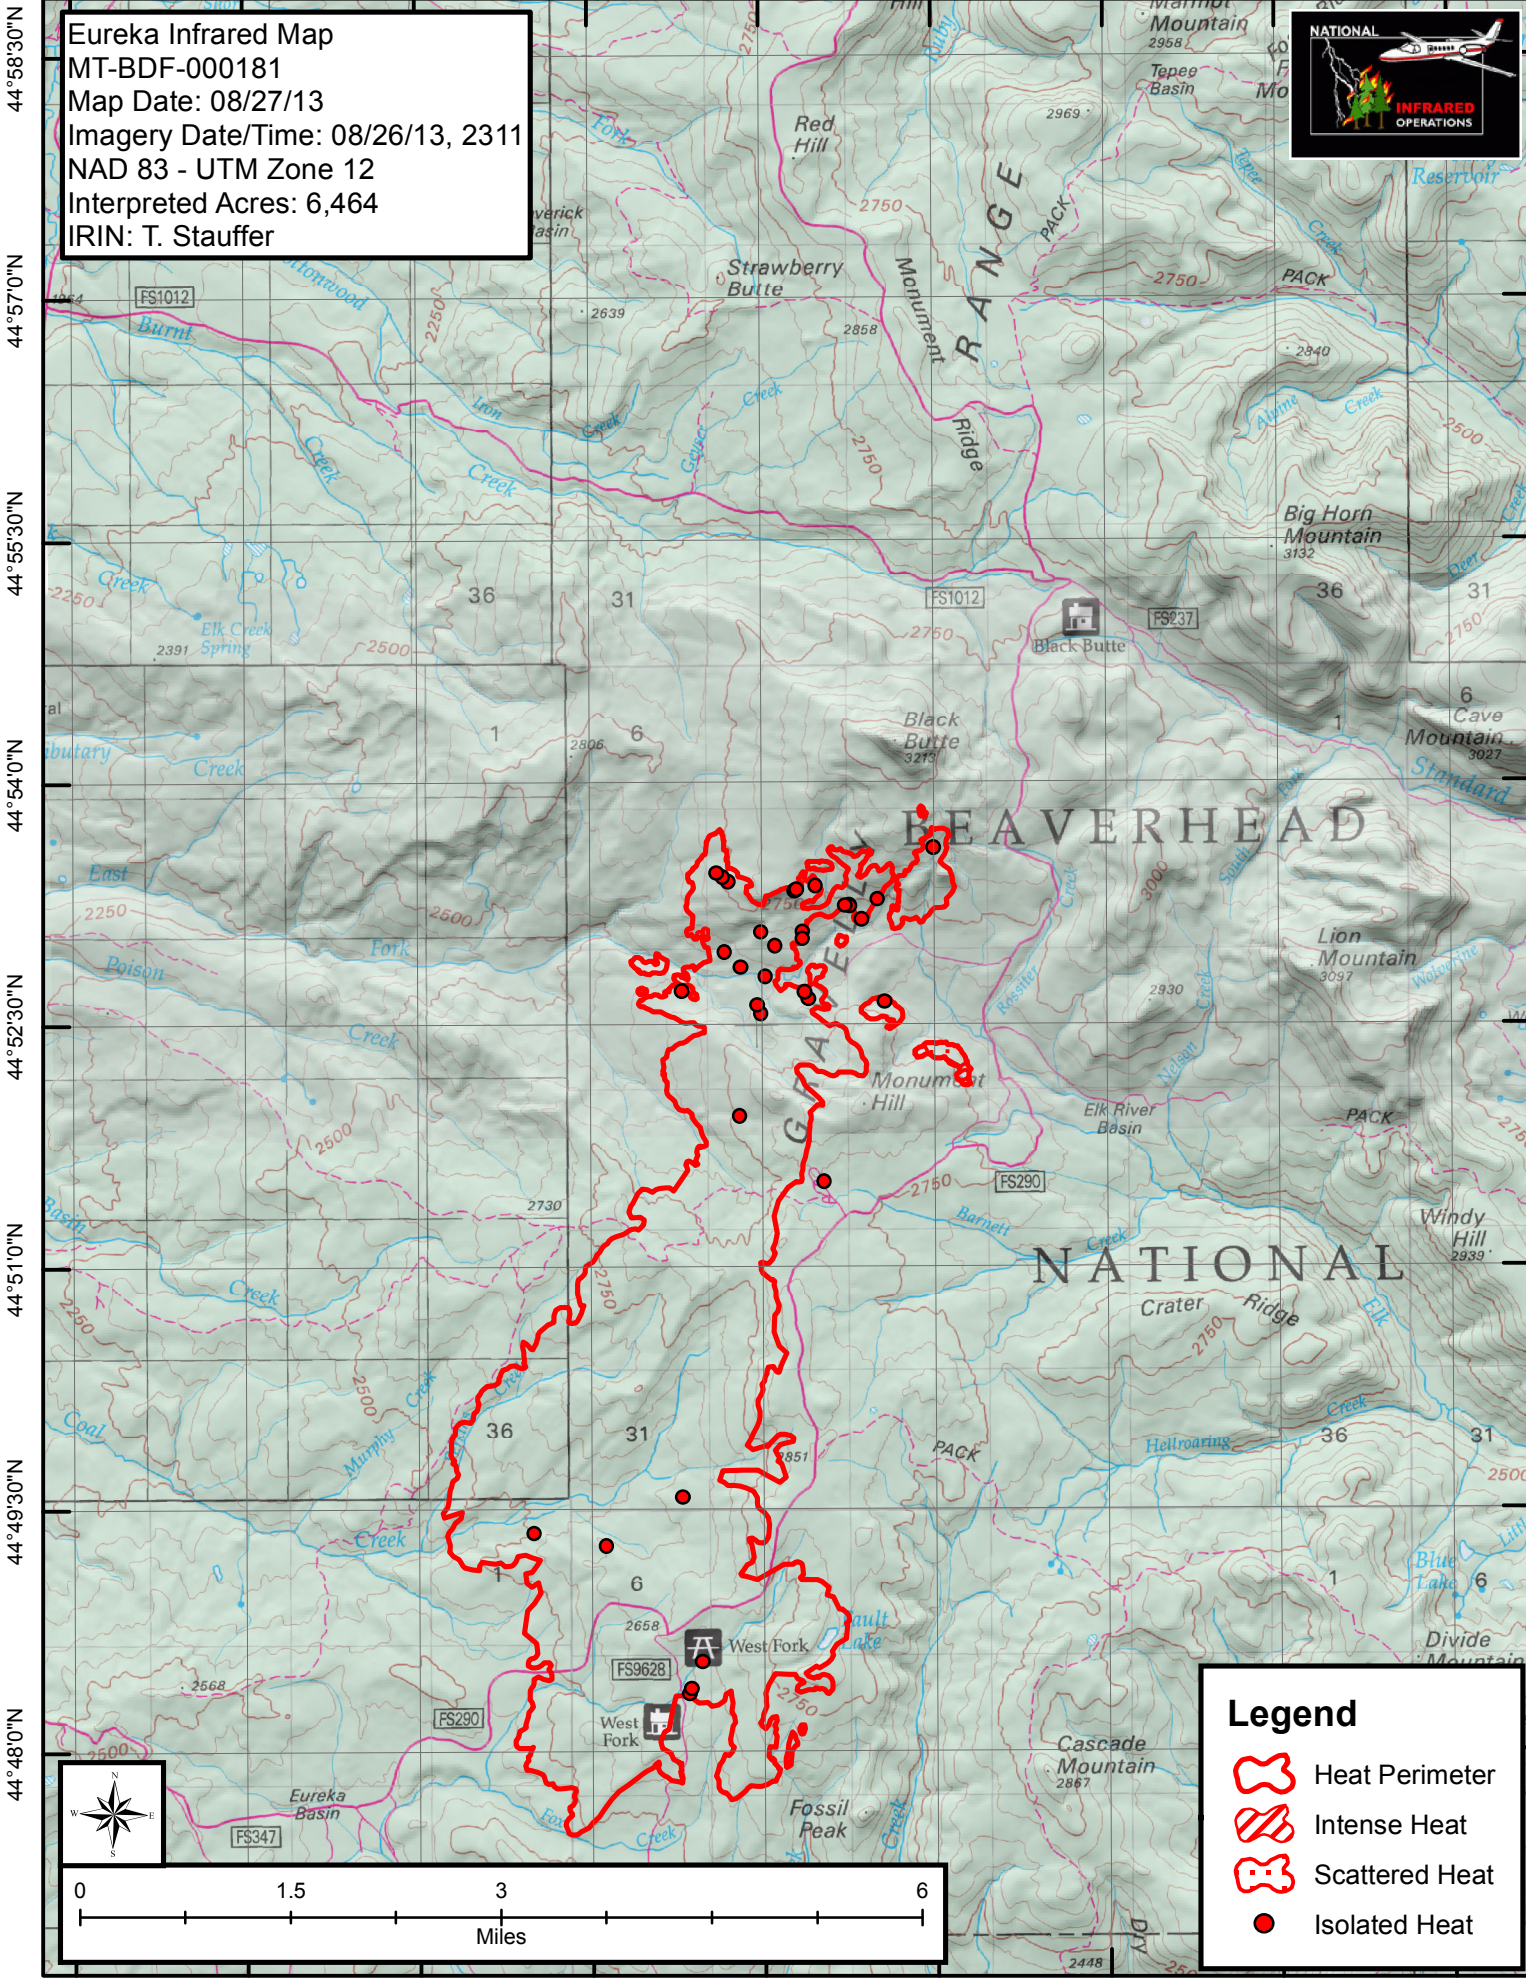

Eureka Infrared Map  
 MT-BDF-000181  
 Map Date: 08/27/13  
 Imagery Date/Time: 08/26/13, 2311  
 NAD 83 - UTM Zone 12  
 Interpreted Acres: 6,464  
 IRIN: T. Stauffer

**Legend**

-  Heat Perimeter
-  Intense Heat
-  Scattered Heat
-  Isolated Heat

111°58'30"W 111°57'0"W 111°55'30"W 111°54'0"W 111°52'30"W 111°51'0"W 111°49'30"W 111°48'0"W 111°46'30"W